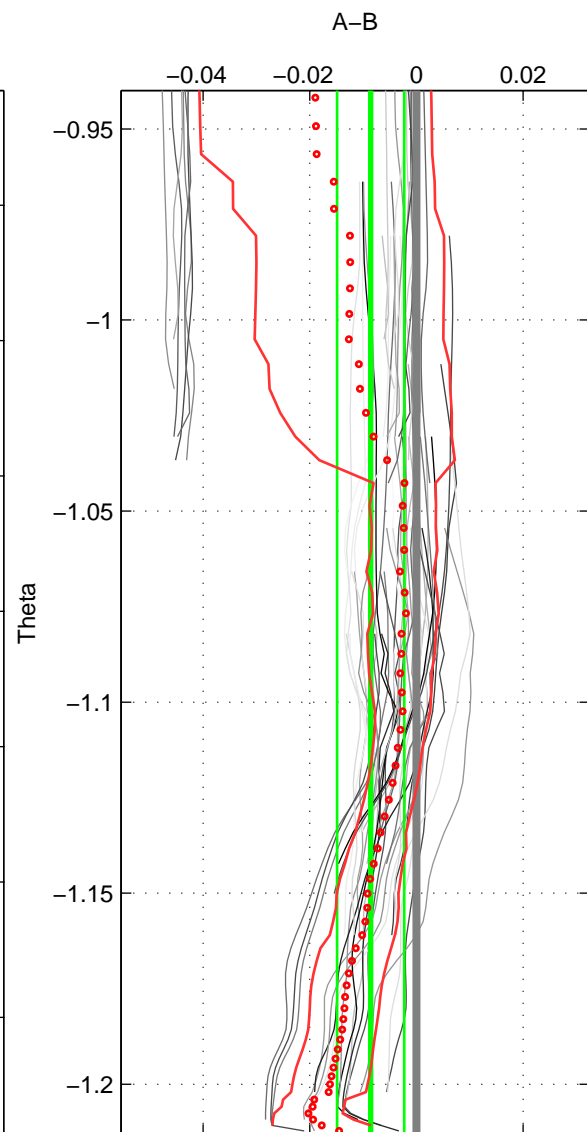

Cruise A (red). Date: Nov 1992 Cruisename: 86-58JH19921105

Cruise B (blue). Date: Aug 1993 Cruisename: 87-58JH19930730

\*\*\* "Favourite" values are means of spaces 1 2 3.

	Offset	O.StDev	Ratio	R.Stdev	Rating
SIGMA:	-0.004	0.004	1.000	0.000	4
THETA:	-0.009	0.006	1.000	0.000	4
DEPTH:	-0.014	0.007	1.000	0.000	4
FAV.:	-0.009	0.006	1.000	0.000	4

Profiles of A: 12  
 Profiles of B: 13  
 Diff profs : 58  
 WMoffset (A-B): -0.0038637  
 WMoffset stdev: 0.0035007  
 WMratio (A/B): 0.99989  
 WMratio stdev: 0.00010029

Quality (1-5): 4

Profiles of A: 12  
 Profiles of B: 13  
 Diff profs : 57  
 WMoffset (A-B): -0.0085965  
 WMoffset stdev: 0.0062895  
 WMratio (A/B): 0.99975  
 WMratio stdev: 0.00018014

Quality (1-5): 4

Profiles of A: 12  
 Profiles of B: 13  
 Diff profs : 58  
 WMoffset (A-B): -0.013974  
 WMoffset stdev: 0.0068142  
 WMratio (A/B): 0.9996  
 WMratio stdev: 0.0001951

Quality (1-5): 4