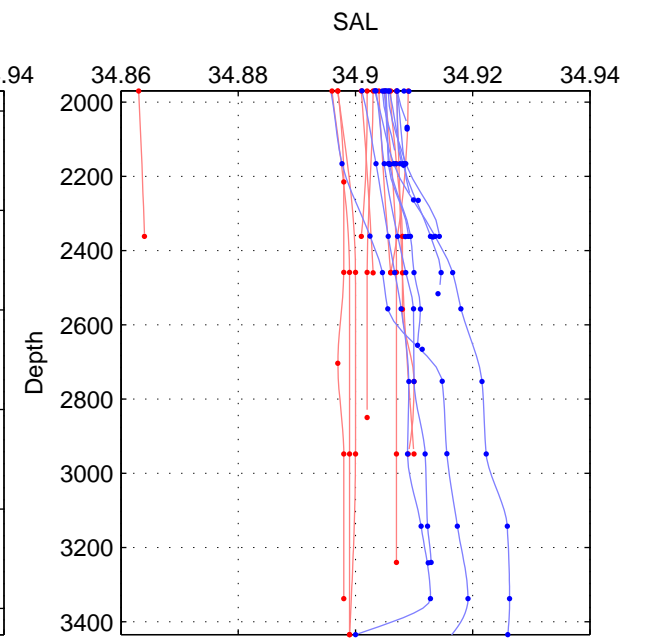

Cruise A (red). Date: Nov 1992 Cruisename: 86-58JH19921105

Cruise B (blue). Date: Aug 1993 Cruisename: 87-58JH19930730

\*\*\* "Favourite" values are means of spaces 1 2 3.

	Offset	O.StDev	Ratio	R.Stdev	Rating
SIGMA:	-0.004	0.004	1.000	0.000	4
THETA:	-0.009	0.006	1.000	0.000	4
DEPTH:	-0.014	0.007	1.000	0.000	4
FAV.:	-0.009	0.006	1.000	0.000	4

Profiles of A: 12  
 Profiles of B: 13  
 Diff profs : 58  
 WMoffset (A-B): -0.0038637  
 WMoffset stdev: 0.0035007  
 WMratio (A/B): 0.99989  
 WMratio stdev: 0.00010029

Quality (1-5): 4

Profiles of A: 12  
 Profiles of B: 13  
 Diff profs : 57  
 WMoffset (A-B): -0.0085965  
 WMoffset stdev: 0.0062895  
 WMratio (A/B): 0.99975  
 WMratio stdev: 0.00018014

Quality (1-5): 4

Profiles of A: 12  
 Profiles of B: 13  
 Diff profs : 58  
 WMoffset (A-B): -0.013974  
 WMoffset stdev: 0.0068142  
 WMratio (A/B): 0.9996  
 WMratio stdev: 0.0001951

Quality (1-5): 4