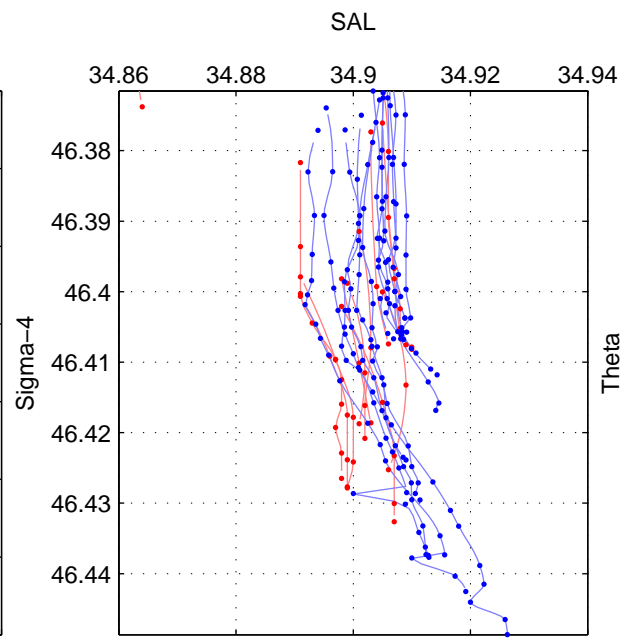

Cruise A (red). Date: Nov 1992 Cruisename: 86-58JH19921105

Cruise B (blue). Date: Aug 1993 Cruisename: 87-58JH19930730

\*\*\* "Favourite" values are means of spaces 1 2 3.

	Offset	O.StDev	Ratio	R.Stdev	Rating
SIGMA:	-0.004	0.004	1.000	0.000	4
THETA:	-0.009	0.006	1.000	0.000	4
DEPTH:	-0.014	0.007	1.000	0.000	4
FAV.:	-0.009	0.006	1.000	0.000	4

Profiles of A: 12  
 Profiles of B: 13  
 Diff profs : 58  
 WMoffset (A-B): -0.0038637  
 WMoffset stdev: 0.0035007  
 WMratio (A/B): 0.99989  
 WMratio stdev: 0.00010029

Quality (1-5): 4

Profiles of A: 12  
 Profiles of B: 13  
 Diff profs : 57  
 WMoffset (A-B): -0.0085965  
 WMoffset stdev: 0.0062895  
 WMratio (A/B): 0.99975  
 WMratio stdev: 0.00018014

Quality (1-5): 4

Profiles of A: 12  
 Profiles of B: 13  
 Diff profs : 58  
 WMoffset (A-B): -0.013974  
 WMoffset stdev: 0.0068142  
 WMratio (A/B): 0.9996  
 WMratio stdev: 0.0001951

Quality (1-5): 4