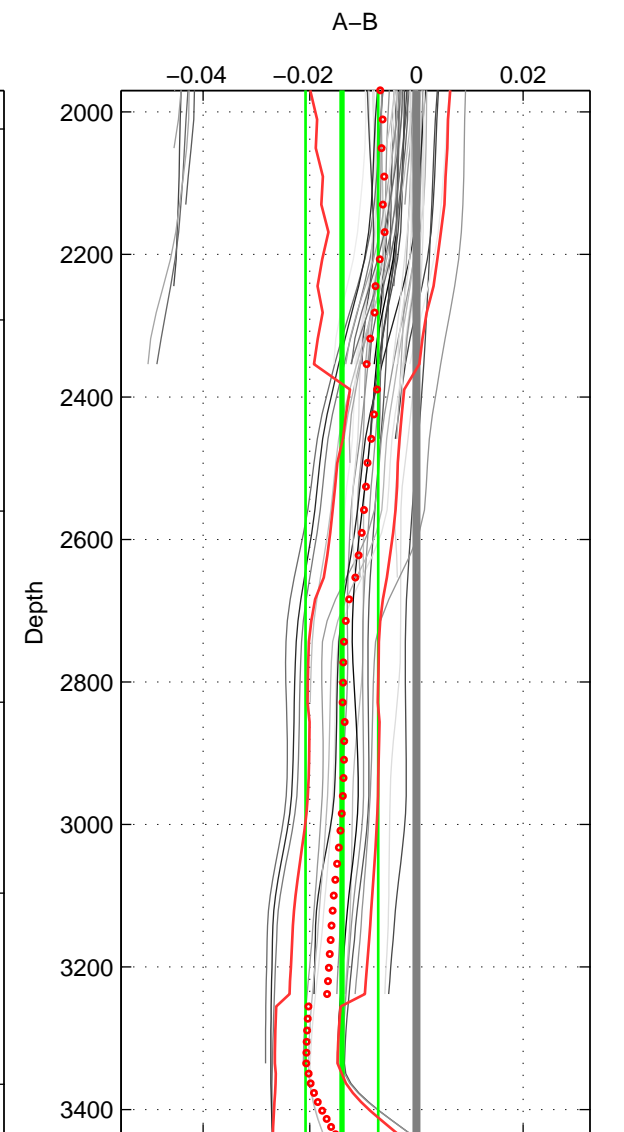

Cruise A (red). Date: Nov 1992 Cruisename: 86-58JH19921105

Cruise B (blue). Date: Aug 1993 Cruisename: 87-58JH19930730

\*\*\* "Favourite" values are means of spaces 1 2 3.

	Offset	O.StDev	Ratio	R.Stdev	Rating
SIGMA:	-0.004	0.004	1.000	0.000	4
THETA:	-0.009	0.006	1.000	0.000	4
DEPTH:	-0.014	0.007	1.000	0.000	4
FAV.:	-0.009	0.006	1.000	0.000	4

Profiles of A: 12  
 Profiles of B: 13  
 Diff profs : 58  
 WMoffset (A-B): -0.0038637  
 WMoffset stdev: 0.0035007  
 WMratio (A/B): 0.99989  
 WMratio stdev: 0.00010029

Quality (1-5): 4

Profiles of A: 12  
 Profiles of B: 13  
 Diff profs : 57  
 WMoffset (A-B): -0.0085965  
 WMoffset stdev: 0.0062895  
 WMratio (A/B): 0.99975  
 WMratio stdev: 0.00018014

Quality (1-5): 4

Profiles of A: 12  
 Profiles of B: 13  
 Diff profs : 58  
 WMoffset (A-B): -0.013974  
 WMoffset stdev: 0.0068142  
 WMratio (A/B): 0.9996  
 WMratio stdev: 0.0001951

Quality (1-5): 4