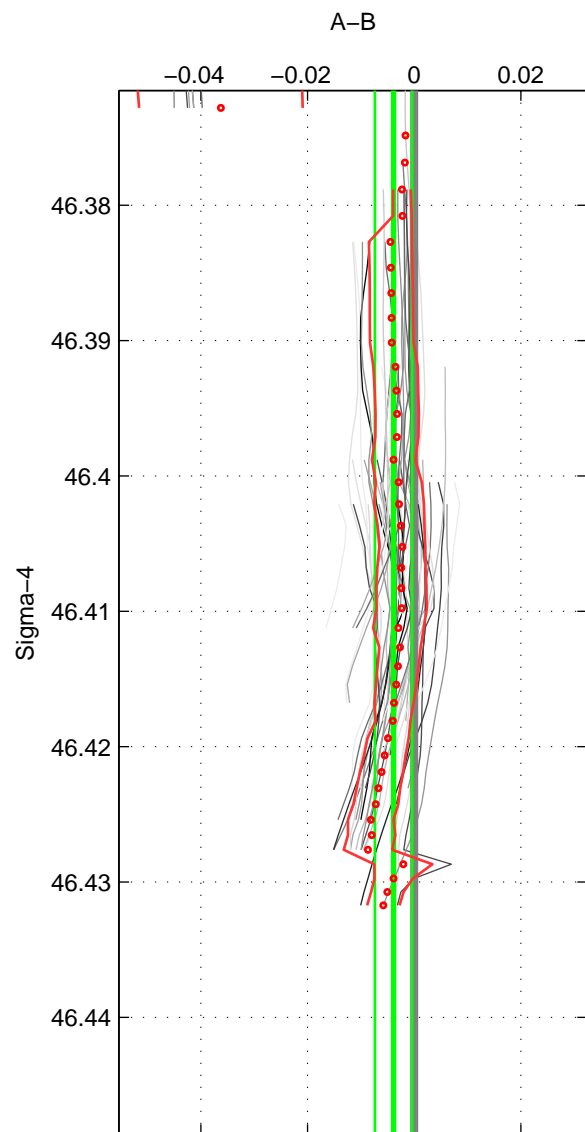

Cruise A (red). Date: Nov 1992 Cruisename: 86-58JH19921105

Cruise B (blue). Date: Aug 1993 Cruisename: 87-58JH19930730

\*\*\* "Favourite" values are means of spaces 1 2 3.

	Offset	O.StDev	Ratio	R.Stdev	Rating
SIGMA:	-0.004	0.004	1.000	0.000	4
THETA:	-0.009	0.006	1.000	0.000	4
DEPTH:	-0.014	0.007	1.000	0.000	4
FAV.:	-0.009	0.006	1.000	0.000	4

Profiles of A: 12  
 Profiles of B: 13  
 Diff profs : 58  
 WMoffset (A-B): -0.0038637  
 WMoffset stdev: 0.0035007  
 WMratio (A/B): 0.99989  
 WMratio stdev: 0.00010029

Quality (1-5): 4

Profiles of A: 12  
 Profiles of B: 13  
 Diff profs : 57  
 WMoffset (A-B): -0.0085965  
 WMoffset stdev: 0.0062895  
 WMratio (A/B): 0.99975  
 WMratio stdev: 0.00018014

Quality (1-5): 4

Profiles of A: 12  
 Profiles of B: 13  
 Diff profs : 58  
 WMoffset (A-B): -0.013974  
 WMoffset stdev: 0.0068142  
 WMratio (A/B): 0.9996  
 WMratio stdev: 0.0001951

Quality (1-5): 4