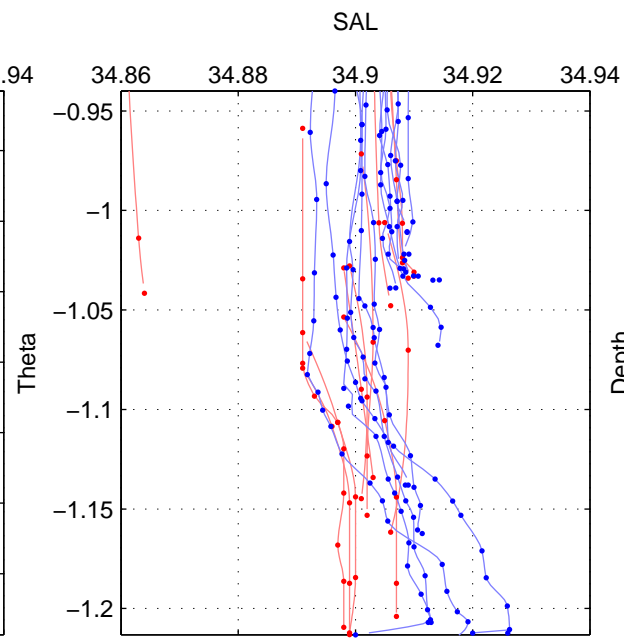

Cruise A (red). Date: Nov 1992 Cruisename: 86-58JH19921105

Cruise B (blue). Date: Aug 1993 Cruisename: 87-58JH19930730

\*\*\* "Favourite" values are means of spaces 1 2 3.

	Offset	O.StDev	Ratio	R.Stdev	Rating
SIGMA:	-0.004	0.004	1.000	0.000	4
THETA:	-0.009	0.006	1.000	0.000	4
DEPTH:	-0.014	0.007	1.000	0.000	4
FAV.:	-0.009	0.006	1.000	0.000	4

Profiles of A: 12  
 Profiles of B: 13  
 Diff profs : 58  
 WMoffset (A-B): -0.0038637  
 WMoffset stdev: 0.0035007  
 WMratio (A/B): 0.99989  
 WMratio stdev: 0.00010029

Quality (1-5): 4

Profiles of A: 12  
 Profiles of B: 13  
 Diff profs : 57  
 WMoffset (A-B): -0.0085965  
 WMoffset stdev: 0.0062895  
 WMratio (A/B): 0.99975  
 WMratio stdev: 0.00018014

Quality (1-5): 4

Profiles of A: 12  
 Profiles of B: 13  
 Diff profs : 58  
 WMoffset (A-B): -0.013974  
 WMoffset stdev: 0.0068142  
 WMratio (A/B): 0.9996  
 WMratio stdev: 0.0001951

Quality (1-5): 4