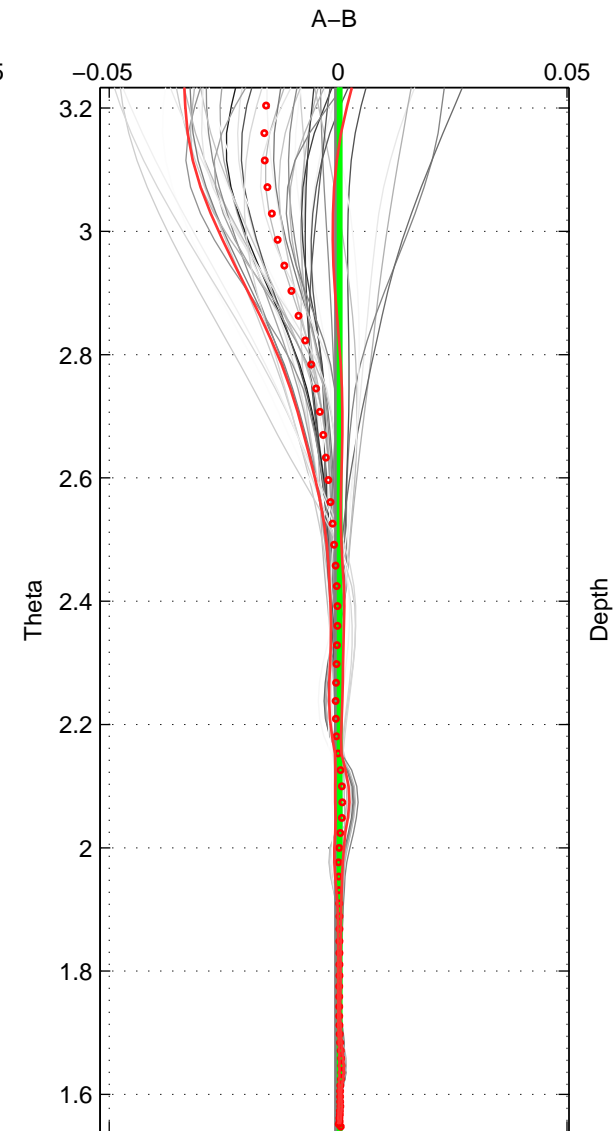

Cruise A (red). Date: Sep 2003 Cruisename: 599-49NZ20030803

Cruise B (blue). Date: Dec 2007 Cruisename: 614-49NZ20071122

*** "Favourite" values are means of spaces 1 2 3.

	Offset	O.StDev	Ratio	R.Stdev	Rating
SIGMA:	0.000	0.000	1.000	0.000	5
THETA:	0.000	0.000	1.000	0.000	5
DEPTH:	0.000	0.000	1.000	0.000	5
FAV. :	0.000	0.000	1.000	0.000	5

Profiles of A: 7
 Profiles of B: 9
 Diff profs : 46
 WMoffset (A-B): 0.00026033
 WMoffset stdev: 0.00024485
 WMratio (A/B): 1
 WMratio stdev: 7.0608e-06

Quality (1-5): 5

Profiles of A: 7
 Profiles of B: 9
 Diff profs : 46
 WMoffset (A-B): 0.00033387
 WMoffset stdev: 0.00031542
 WMratio (A/B): 1
 WMratio stdev: 9.0958e-06

Quality (1-5): 5

Profiles of A: 7
 Profiles of B: 9
 Diff profs : 46
 WMoffset (A-B): 0.00030698
 WMoffset stdev: 0.0002812
 WMratio (A/B): 1
 WMratio stdev: 8.1076e-06

Quality (1-5): 5