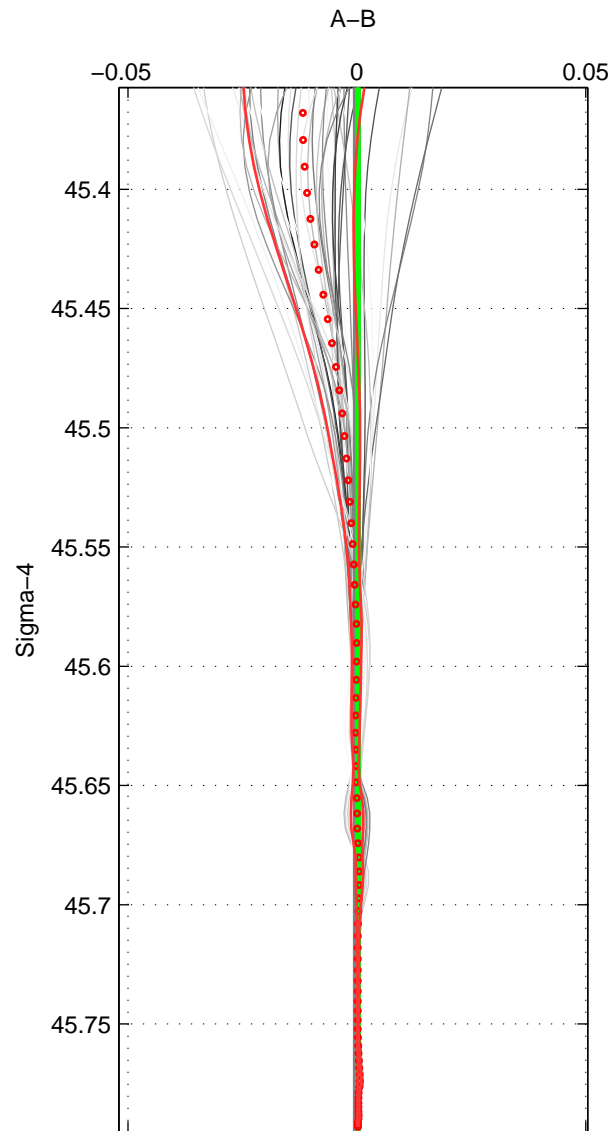

Cruise A (red). Date: Sep 2003 Cruisename: 599-49NZ20030803

Cruise B (blue). Date: Dec 2007 Cruisename: 614-49NZ20071122

*** "Favourite" values are means of spaces 1 2 3.

	Offset	O.StDev	Ratio	R.Stdev	Rating
SIGMA:	0.000	0.000	1.000	0.000	5
THETA:	0.000	0.000	1.000	0.000	5
DEPTH:	0.000	0.000	1.000	0.000	5
FAV. :	0.000	0.000	1.000	0.000	5

Profiles of A: 7
 Profiles of B: 9
 Diff profs : 46
 WMoffset (A-B): 0.00026033
 WMoffset stdev: 0.00024485
 WMratio (A/B): 1
 WMratio stdev: 7.0608e-06

Quality (1-5): 5

Profiles of A: 7
 Profiles of B: 9
 Diff profs : 46
 WMoffset (A-B): 0.00033387
 WMoffset stdev: 0.00031542
 WMratio (A/B): 1
 WMratio stdev: 9.0958e-06

Quality (1-5): 5

Profiles of A: 7
 Profiles of B: 9
 Diff profs : 46
 WMoffset (A-B): 0.00030698
 WMoffset stdev: 0.0002812
 WMratio (A/B): 1
 WMratio stdev: 8.1076e-06

Quality (1-5): 5