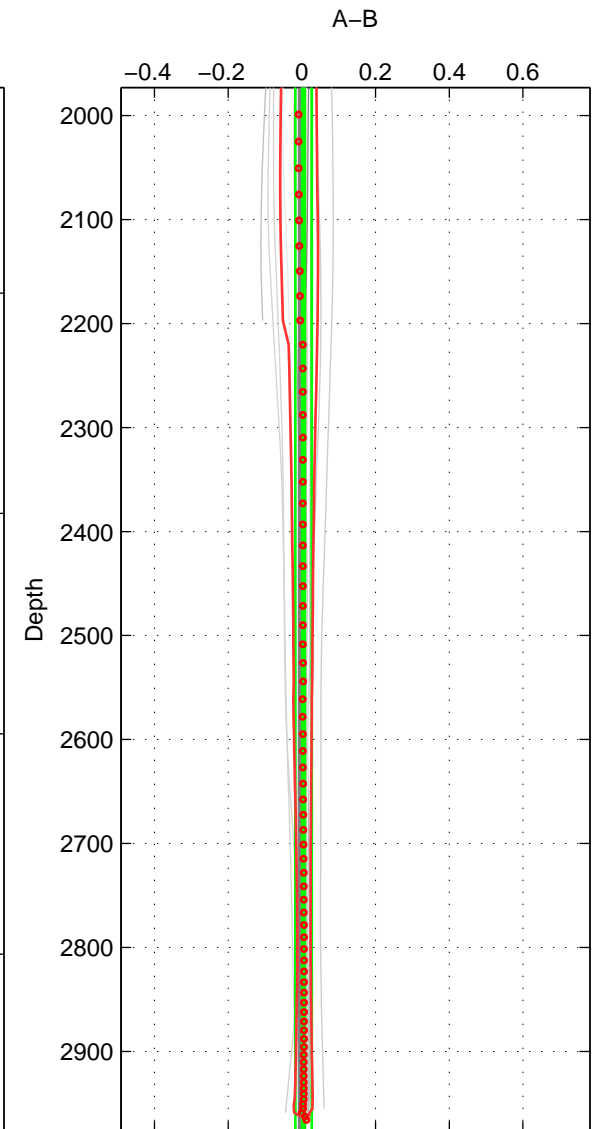

Cruise A (red). Date: Mar 2001 Cruisename: 212-29HE20010305  
 Cruise B (blue). Date: Mar 2002 Cruisename: 213-29HE20020304

\*\*\* "Favourite" values are means of spaces 1 2 3.

	Offset	O.StDev	Ratio	R.Stdev	Rating
SIGMA:	0.001	0.024	1.000	0.001	4
THETA:	0.006	0.014	1.000	0.000	4
DEPTH:	0.004	0.022	1.000	0.001	4
FAV.:	0.004	0.020	1.000	0.001	4

Profiles of A: 16  
 Profiles of B: 15  
 Diff profs : 16  
 WMoffset (A-B): 0.00088951  
 WMoffset stdev: 0.023897  
 WMratio (A/B): 1  
 WMratio stdev: 0.00068478

Quality (1-5): 4

Profiles of A: 16  
 Profiles of B: 15  
 Diff profs : 16  
 WMoffset (A-B): 0.0058857  
 WMoffset stdev: 0.01361  
 WMratio (A/B): 1.0002  
 WMratio stdev: 0.00038959

Quality (1-5): 4

Profiles of A: 16  
 Profiles of B: 15  
 Diff profs : 16  
 WMoffset (A-B): 0.0043938  
 WMoffset stdev: 0.022238  
 WMratio (A/B): 1.0001  
 WMratio stdev: 0.00063719

Quality (1-5): 4