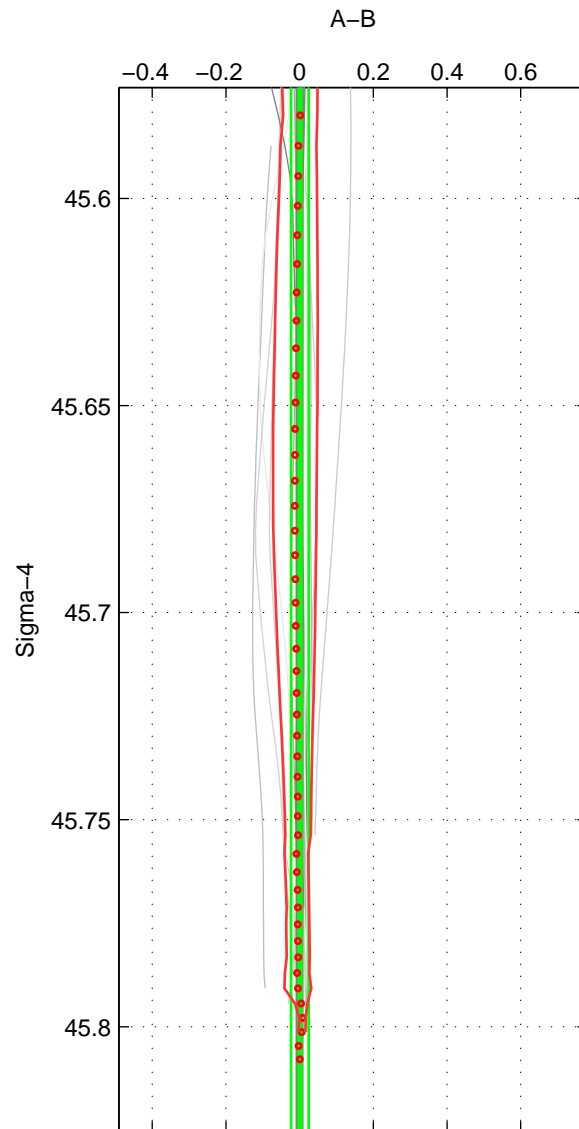

Cruise A (red). Date: Mar 2001 Cruisename: 212-29HE20010305  
 Cruise B (blue). Date: Mar 2002 Cruisename: 213-29HE20020304

\*\*\* "Favourite" values are means of spaces 1 2 3.

	Offset	O.StDev	Ratio	R.Stdev	Rating
SIGMA:	0.001	0.024	1.000	0.001	4
THETA:	0.006	0.014	1.000	0.000	4
DEPTH:	0.004	0.022	1.000	0.001	4
FAV.:	0.004	0.020	1.000	0.001	4

Profiles of A: 16  
 Profiles of B: 15  
 Diff profs : 16  
 WMoffset (A-B): 0.00088951  
 WMoffset stdev: 0.023897  
 WMratio (A/B): 1  
 WMratio stdev: 0.00068478

Quality (1-5): 4

Profiles of A: 16  
 Profiles of B: 15  
 Diff profs : 16  
 WMoffset (A-B): 0.0058857  
 WMoffset stdev: 0.01361  
 WMratio (A/B): 1.0002  
 WMratio stdev: 0.00038959

Quality (1-5): 4

Profiles of A: 16  
 Profiles of B: 15  
 Diff profs : 16  
 WMoffset (A-B): 0.0043938  
 WMoffset stdev: 0.022238  
 WMratio (A/B): 1.0001  
 WMratio stdev: 0.00063719

Quality (1-5): 4