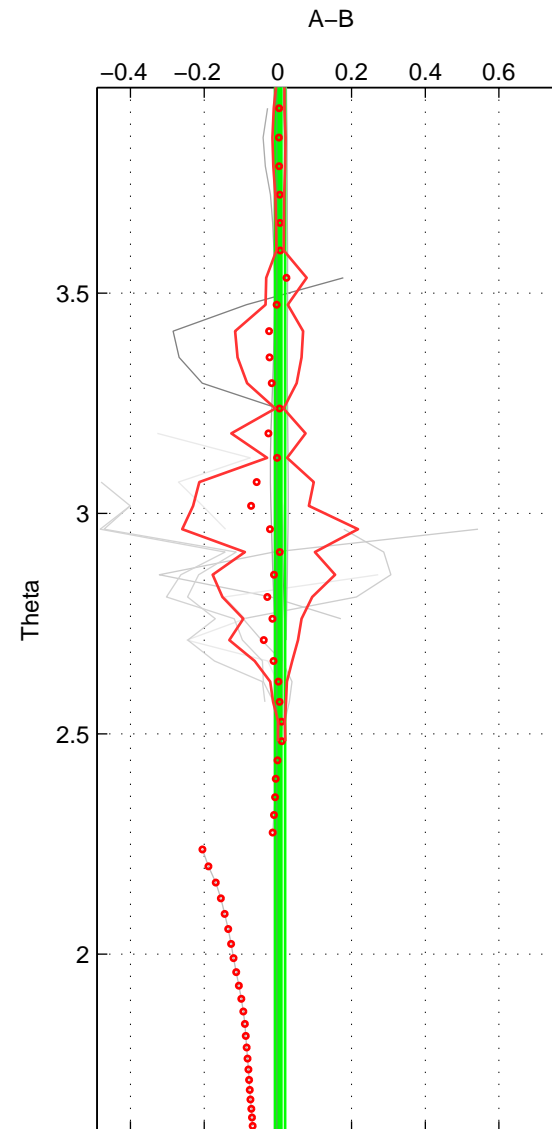

Cruise A (red). Date: Mar 2001 Cruisename: 212-29HE20010305  
 Cruise B (blue). Date: Mar 2002 Cruisename: 213-29HE20020304

\*\*\* "Favourite" values are means of spaces 1 2 3.

	Offset	O.StDev	Ratio	R.Stdev	Rating
SIGMA:	0.001	0.024	1.000	0.001	4
THETA:	0.006	0.014	1.000	0.000	4
DEPTH:	0.004	0.022	1.000	0.001	4
FAV.:	0.004	0.020	1.000	0.001	4

Profiles of A: 16  
 Profiles of B: 15  
 Diff profs : 16  
 WMoffset (A-B): 0.00088951  
 WMoffset stdev: 0.023897  
 WMratio (A/B): 1  
 WMratio stdev: 0.00068478

Quality (1-5): 4

Profiles of A: 16  
 Profiles of B: 15  
 Diff profs : 16  
 WMoffset (A-B): 0.0058857  
 WMoffset stdev: 0.01361  
 WMratio (A/B): 1.0002  
 WMratio stdev: 0.00038959

Quality (1-5): 4

Profiles of A: 16  
 Profiles of B: 15  
 Diff profs : 16  
 WMoffset (A-B): 0.0043938  
 WMoffset stdev: 0.022238  
 WMratio (A/B): 1.0001  
 WMratio stdev: 0.00063719

Quality (1-5): 4