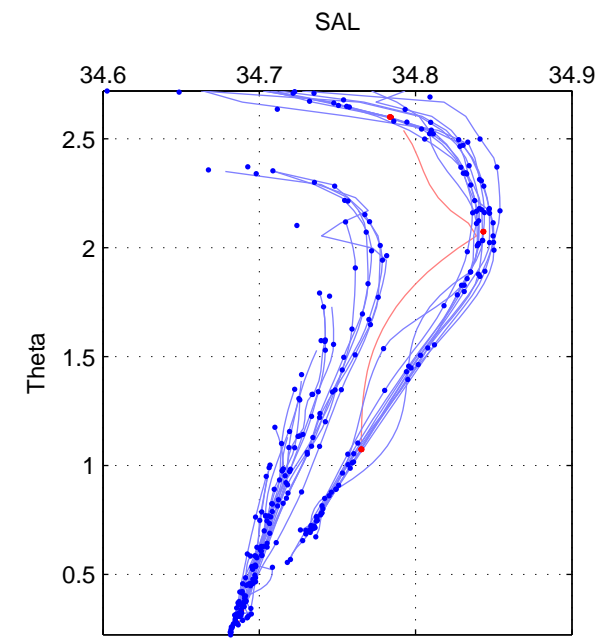

Cruise A (red). Date: Sep 2006 Cruisename: 127-06AQ20060825

Cruise B (blue). Date: Feb 2008 Cruisename: 270-35MF20080207

*** "Favourite" values are those of space 2.

	Offset	O.StDev	Ratio	R.Stdev	Rating
SIGMA:	NaN	NaN	NaN	NaN	NaN
THETA:	-0.022	0.010	0.999	0.000	1
DEPTH:	NaN	NaN	NaN	NaN	NaN
FAV. :	-0.022	0.010	0.999	0.000	1

Profiles of A: 1
 Profiles of B: 29
 Diff profs : 11
 WMoffset (A-B): -0.022225
 WMoffset stdev: 0.010355
 WMratio (A/B): 0.99936
 WMratio stdev: 0.0002973

Quality (1-5): 1