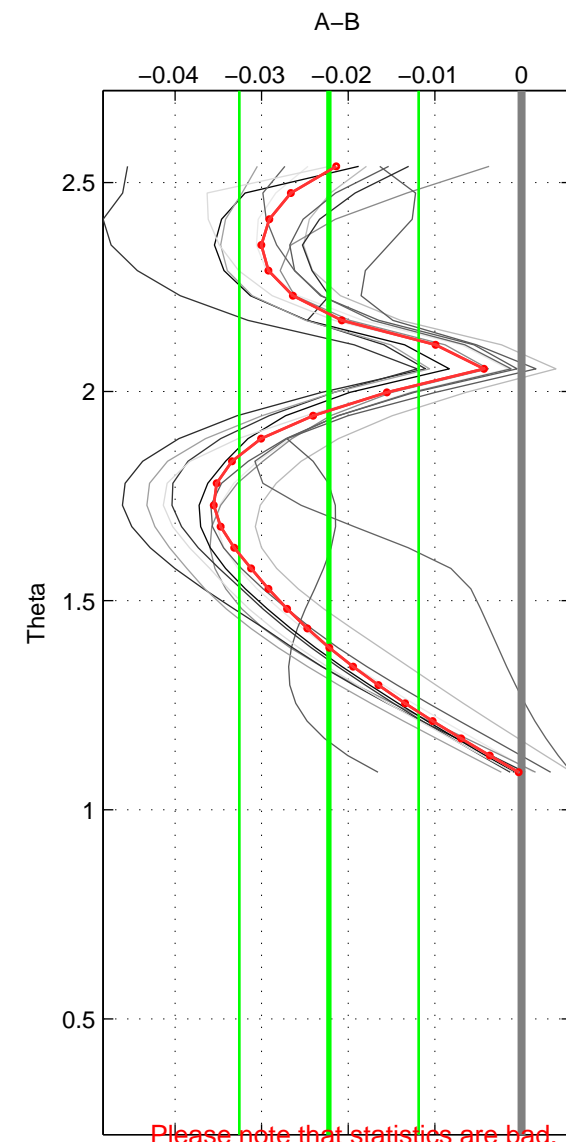

Cruise A (red). Date: Sep 2006 Cruisename: 127-06AQ20060825

Cruise B (blue). Date: Feb 2008 Cruisename: 270-35MF20080207

*** "Favourite" values are those of space 2.

	Offset	O.StDev	Ratio	R.Stdev	Rating
SIGMA:	NaN	NaN	NaN	NaN	NaN
THETA:	-0.022	0.010	0.999	0.000	1
DEPTH:	NaN	NaN	NaN	NaN	NaN
FAV. :	-0.022	0.010	0.999	0.000	1

Profiles of A: 1
 Profiles of B: 29
 Diff profs : 11
 WMoffset (A-B): -0.022225
 WMoffset stdev: 0.010355
 WMratio (A/B): 0.99936
 WMratio stdev: 0.0002973

Quality (1-5): 1