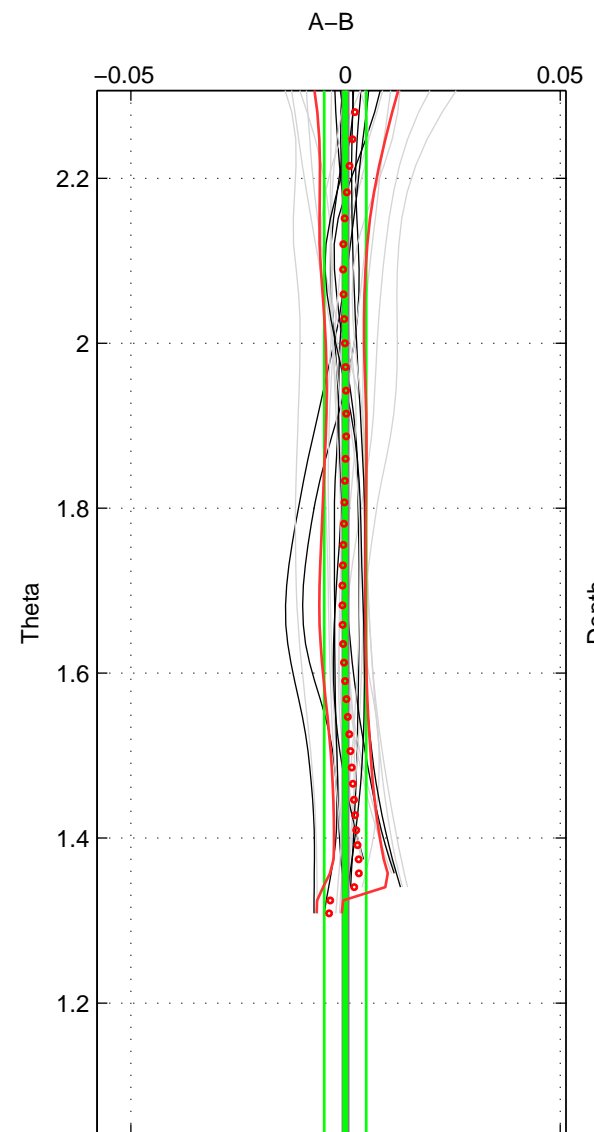

Cruise A (red). Date: Aug 2000 Cruisename: 573-49HO20000729

Cruise B (blue). Date: Jun 2001 Cruisename: 591-49NZ20010604

\*\*\* "Favourite" values are means of spaces 1 2.

	Offset	O.StDev	Ratio	R.Stdev	Rating
SIGMA:	0.000	0.003	1.000	0.000	4
THETA:	-0.000	0.005	1.000	0.000	4
DEPTH:	-0.001	0.008	1.000	0.000	3
FAV.:	0.000	0.004	1.000	0.000	4

Profiles of A: 7  
 Profiles of B: 9  
 Diff profs : 22  
 WMoffset (A-B): 0.00033671  
 WMoffset stdev: 0.0030737  
 WMratio (A/B): 1  
 WMratio stdev: 8.8869e-05

Quality (1-5): 4

Profiles of A: 7  
 Profiles of B: 9  
 Diff profs : 22  
 WMoffset (A-B): -8.267e-05  
 WMoffset stdev: 0.0048751  
 WMratio (A/B): 1  
 WMratio stdev: 0.00014085

Quality (1-5): 4

Profiles of A: 7  
 Profiles of B: 9  
 Diff profs : 22  
 WMoffset (A-B): -0.00097476  
 WMoffset stdev: 0.0083974  
 WMratio (A/B): 0.99997  
 WMratio stdev: 0.00024241

Quality (1-5): 3