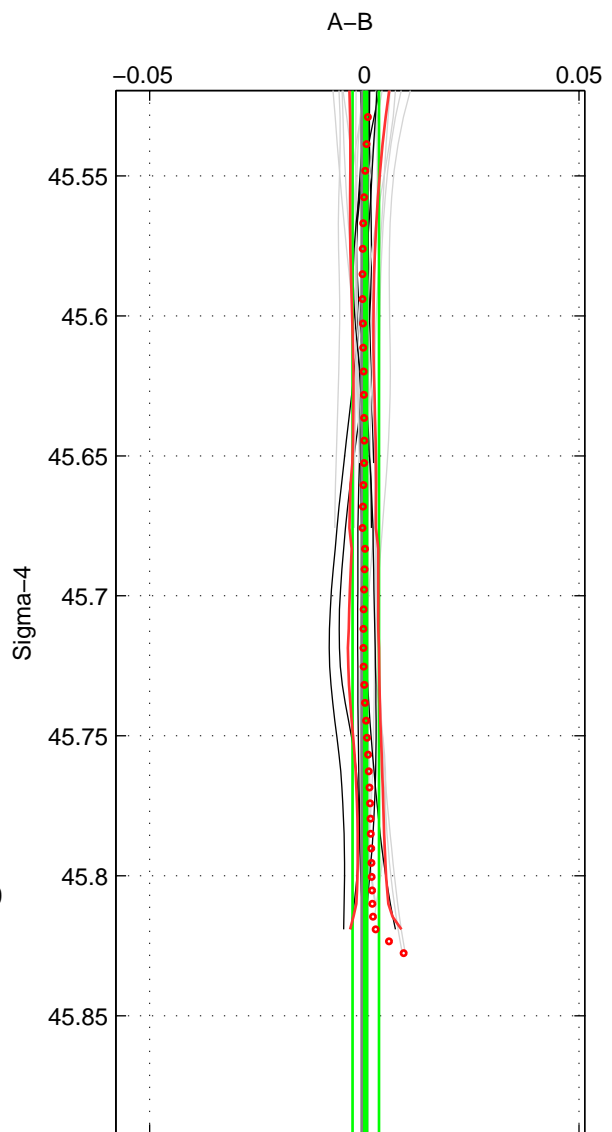

Cruise A (red). Date: Aug 2000 Cruisename: 573-49HO20000729

Cruise B (blue). Date: Jun 2001 Cruisename: 591-49NZ20010604

\*\*\* "Favourite" values are means of spaces 1 2.

	Offset	O.StDev	Ratio	R.Stdev	Rating
SIGMA:	0.000	0.003	1.000	0.000	4
THETA:	-0.000	0.005	1.000	0.000	4
DEPTH:	-0.001	0.008	1.000	0.000	3
FAV.:	0.000	0.004	1.000	0.000	4

Profiles of A: 7  
 Profiles of B: 9  
 Diff profs : 22  
 WMoffset (A-B): 0.00033671  
 WMoffset stdev: 0.0030737  
 WMratio (A/B): 1  
 WMratio stdev: 8.8869e-05

Quality (1-5): 4

Profiles of A: 7  
 Profiles of B: 9  
 Diff profs : 22  
 WMoffset (A-B): -8.267e-05  
 WMoffset stdev: 0.0048751  
 WMratio (A/B): 1  
 WMratio stdev: 0.00014085

Quality (1-5): 4

Profiles of A: 7  
 Profiles of B: 9  
 Diff profs : 22  
 WMoffset (A-B): -0.00097476  
 WMoffset stdev: 0.0083974  
 WMratio (A/B): 0.99997  
 WMratio stdev: 0.00024241

Quality (1-5): 3