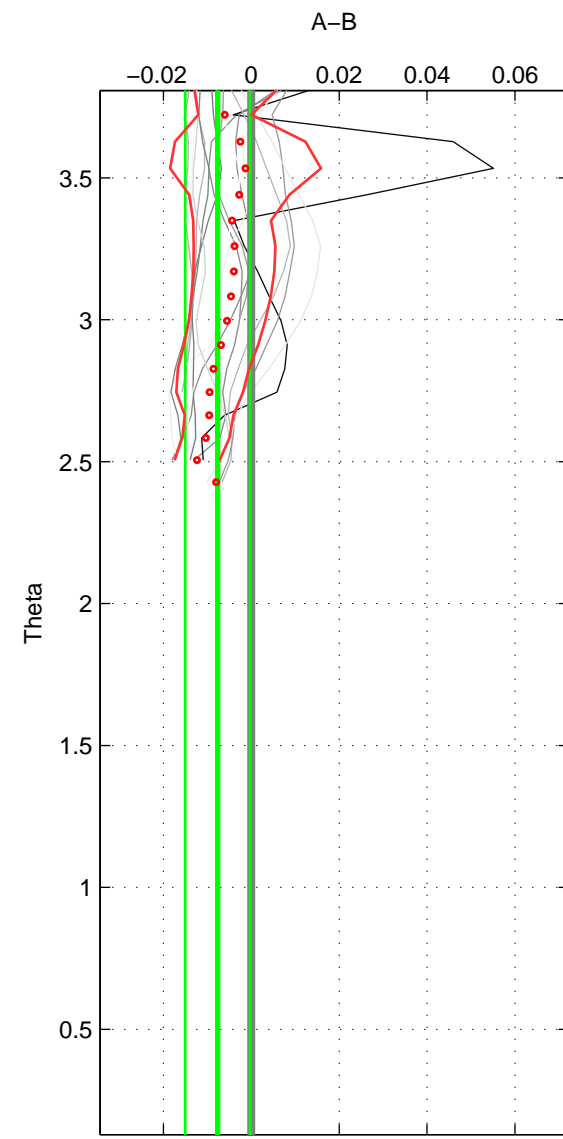

Cruise A (red). Date: Mar 2002 Cruisename: 213-29HE20020304

Cruise B (blue). Date: Jan 1983 Cruisename: 221-316N19821201

\*\*\* "Favourite" values are means of spaces 1 2 3.

	Offset	O.StDev	Ratio	R.Stdev	Rating
SIGMA:	-0.013	0.008	1.000	0.000	3
THETA:	-0.008	0.007	1.000	0.000	3
DEPTH:	-0.011	0.006	1.000	0.000	3
FAV.:	-0.010	0.007	1.000	0.000	3

Profiles of A: 5  
 Profiles of B: 15  
 Diff profs : 15  
 WMoffset (A-B): -0.012951  
 WMoffset stdev: 0.0077634  
 WMratio (A/B): 0.99963  
 WMratio stdev: 0.00022211

Quality (1-5): 3

Profiles of A: 5  
 Profiles of B: 15  
 Diff profs : 15  
 WMoffset (A-B): -0.0076439  
 WMoffset stdev: 0.0073831  
 WMratio (A/B): 0.99978  
 WMratio stdev: 0.00021129

Quality (1-5): 3

Profiles of A: 5  
 Profiles of B: 15  
 Diff profs : 15  
 WMoffset (A-B): -0.010655  
 WMoffset stdev: 0.0064279  
 WMratio (A/B): 0.9997  
 WMratio stdev: 0.000184

Quality (1-5): 3