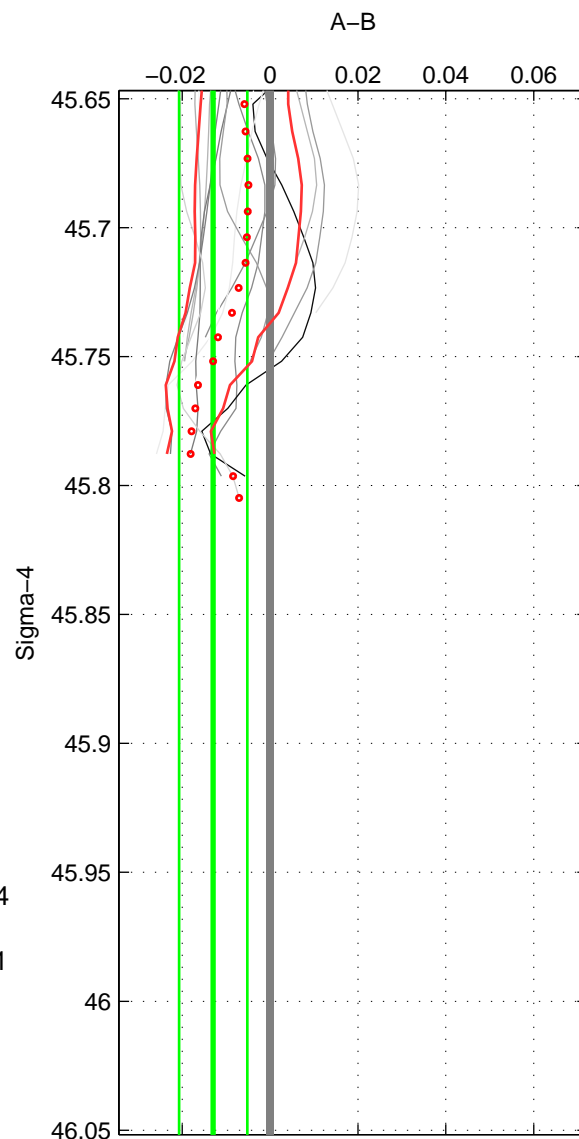

Cruise A (red). Date: Mar 2002 Cruisename: 213-29HE20020304

Cruise B (blue). Date: Jan 1983 Cruisename: 221-316N19821201

\*\*\* "Favourite" values are means of spaces 1 2 3.

	Offset	O.StDev	Ratio	R.Stdev	Rating
SIGMA:	-0.013	0.008	1.000	0.000	3
THETA:	-0.008	0.007	1.000	0.000	3
DEPTH:	-0.011	0.006	1.000	0.000	3
FAV.:	-0.010	0.007	1.000	0.000	3

Profiles of A: 5  
 Profiles of B: 15  
 Diff profs : 15  
 WMoffset (A-B): -0.012951  
 WMoffset stdev: 0.0077634  
 WMratio (A/B): 0.99963  
 WMratio stdev: 0.00022211

Quality (1-5): 3

Profiles of A: 5  
 Profiles of B: 15  
 Diff profs : 15  
 WMoffset (A-B): -0.0076439  
 WMoffset stdev: 0.0073831  
 WMratio (A/B): 0.99978  
 WMratio stdev: 0.00021129

Quality (1-5): 3

Profiles of A: 5  
 Profiles of B: 15  
 Diff profs : 15  
 WMoffset (A-B): -0.010655  
 WMoffset stdev: 0.0064279  
 WMratio (A/B): 0.9997  
 WMratio stdev: 0.000184

Quality (1-5): 3