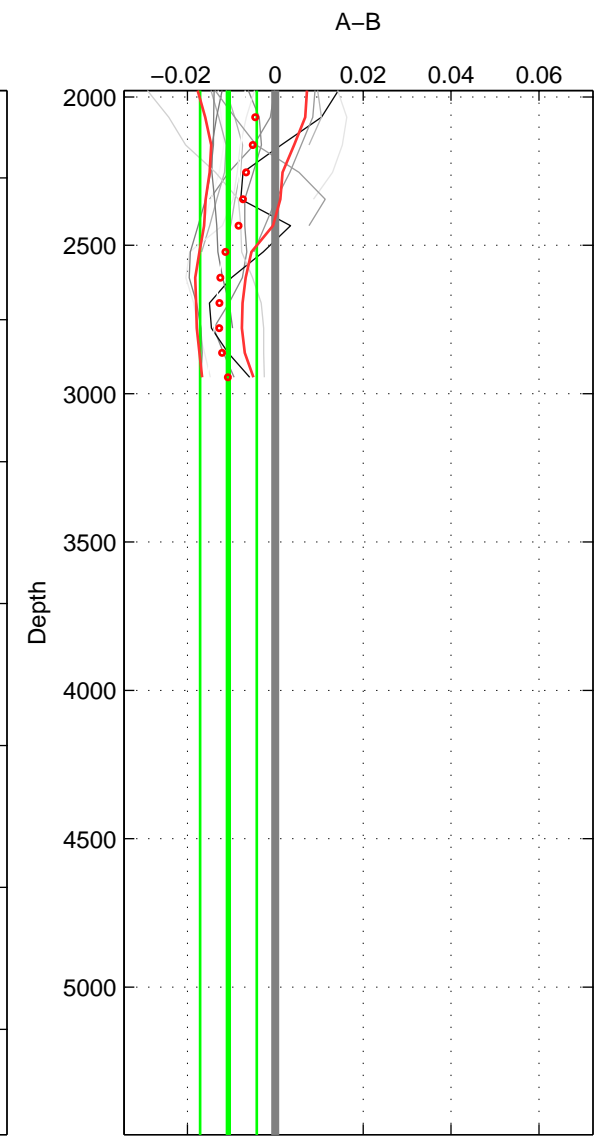

Cruise A (red). Date: Mar 2002 Cruisename: 213-29HE20020304

Cruise B (blue). Date: Jan 1983 Cruisename: 221-316N19821201

\*\*\* "Favourite" values are means of spaces 1 2 3.

	Offset	O.StDev	Ratio	R.Stdev	Rating
SIGMA:	-0.013	0.008	1.000	0.000	3
THETA:	-0.008	0.007	1.000	0.000	3
DEPTH:	-0.011	0.006	1.000	0.000	3
FAV.:	-0.010	0.007	1.000	0.000	3

Profiles of A: 5  
 Profiles of B: 15  
 Diff profs : 15  
 WMoffset (A-B): -0.012951  
 WMoffset stdev: 0.0077634  
 WMratio (A/B): 0.99963  
 WMratio stdev: 0.00022211

Quality (1-5): 3

Profiles of A: 5  
 Profiles of B: 15  
 Diff profs : 15  
 WMoffset (A-B): -0.0076439  
 WMoffset stdev: 0.0073831  
 WMratio (A/B): 0.99978  
 WMratio stdev: 0.00021129

Quality (1-5): 3

Profiles of A: 5  
 Profiles of B: 15  
 Diff profs : 15  
 WMoffset (A-B): -0.010655  
 WMoffset stdev: 0.0064279  
 WMratio (A/B): 0.9997  
 WMratio stdev: 0.000184

Quality (1-5): 3