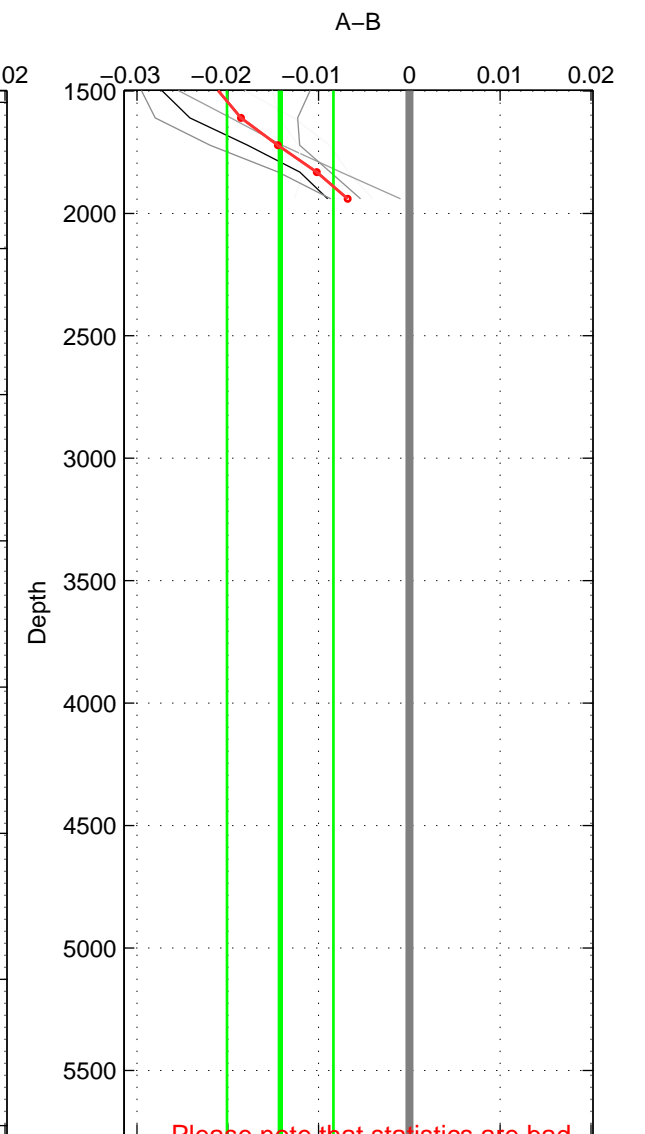

Cruise A (red). Date: May 1993 Cruisename: 558-49HH19930513

Cruise B (blue). Date: Jul 2005 Cruisename: 669-49UF20050615

*** "Favourite" values are means of spaces 1 2.

	Offset	O.StDev	Ratio	R.Stdev	Rating
SIGMA:	-0.005	0.004	1.000	0.000	3
THETA:	-0.008	0.006	1.000	0.000	3
DEPTH:	-0.014	0.006	1.000	0.000	2
FAV.:	-0.007	0.005	1.000	0.000	3

Profiles of A: 4
 Profiles of B: 4
 Diff profs : 6
 WMoffset (A-B): -0.004957
 WMoffset stdev: 0.0041066
 WMratio (A/B): 0.99986
 WMratio stdev: 0.00011877

Quality (1-5): 3

Profiles of A: 4
 Profiles of B: 4
 Diff profs : 6
 WMoffset (A-B): -0.0081946
 WMoffset stdev: 0.0057571
 WMratio (A/B): 0.99976
 WMratio stdev: 0.00016646

Quality (1-5): 3

Profiles of A: 4
 Profiles of B: 4
 Diff profs : 6
 WMoffset (A-B): -0.014218
 WMoffset stdev: 0.0058568
 WMratio (A/B): 0.99959
 WMratio stdev: 0.00016979

Quality (1-5): 2

Please note that statistics are bad.