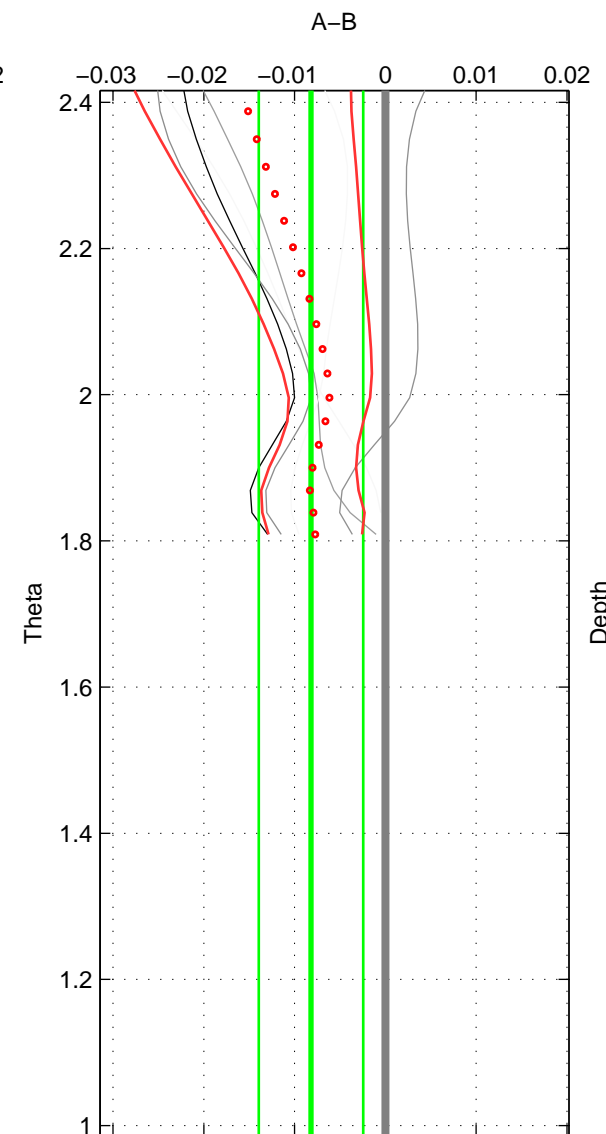

Cruise A (red). Date: May 1993 Cruisename: 558-49HH19930513

Cruise B (blue). Date: Jul 2005 Cruisename: 669-49UF20050615

*** "Favourite" values are means of spaces 1 2.

	Offset	O.StDev	Ratio	R.Stdev	Rating
SIGMA:	-0.005	0.004	1.000	0.000	3
THETA:	-0.008	0.006	1.000	0.000	3
DEPTH:	-0.014	0.006	1.000	0.000	2
FAV.:	-0.007	0.005	1.000	0.000	3

Profiles of A: 4
 Profiles of B: 4
 Diff profs : 6
 WMoffset (A-B): -0.004957
 WMoffset stdev: 0.0041066
 WMratio (A/B): 0.99986
 WMratio stdev: 0.00011877

Quality (1-5): 3

Profiles of A: 4
 Profiles of B: 4
 Diff profs : 6
 WMoffset (A-B): -0.0081946
 WMoffset stdev: 0.0057571
 WMratio (A/B): 0.99976
 WMratio stdev: 0.00016646

Quality (1-5): 3

Profiles of A: 4
 Profiles of B: 4
 Diff profs : 6
 WMoffset (A-B): -0.014218
 WMoffset stdev: 0.0058568
 WMratio (A/B): 0.99959
 WMratio stdev: 0.00016979

Quality (1-5): 2

Please note that statistics are bad.