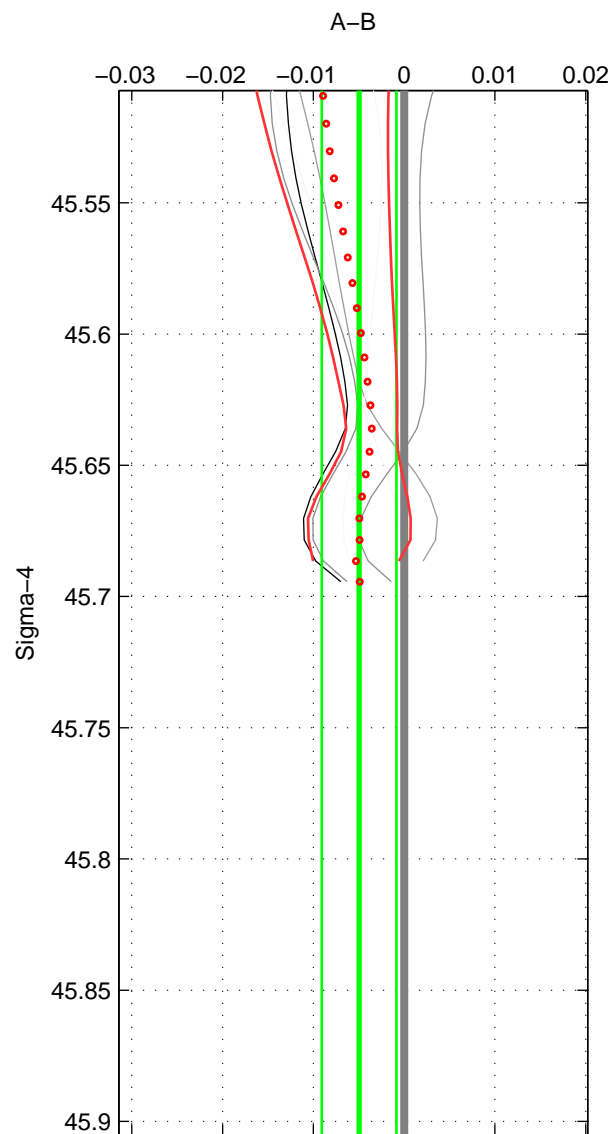

Cruise A (red). Date: May 1993 Cruisename: 558-49HH19930513

Cruise B (blue). Date: Jul 2005 Cruisename: 669-49UF20050615

*** "Favourite" values are means of spaces 1 2.

	Offset	O.StDev	Ratio	R.Stdev	Rating
SIGMA:	-0.005	0.004	1.000	0.000	3
THETA:	-0.008	0.006	1.000	0.000	3
DEPTH:	-0.014	0.006	1.000	0.000	2
FAV.:	-0.007	0.005	1.000	0.000	3

Profiles of A: 4
 Profiles of B: 4
 Diff profs : 6
 WMoffset (A-B): -0.004957
 WMoffset stdev: 0.0041066
 WMratio (A/B): 0.99986
 WMratio stdev: 0.00011877

Quality (1-5): 3

Profiles of A: 4
 Profiles of B: 4
 Diff profs : 6
 WMoffset (A-B): -0.0081946
 WMoffset stdev: 0.0057571
 WMratio (A/B): 0.99976
 WMratio stdev: 0.00016646

Quality (1-5): 3

Profiles of A: 4
 Profiles of B: 4
 Diff profs : 6
 WMoffset (A-B): -0.014218
 WMoffset stdev: 0.0058568
 WMratio (A/B): 0.99959
 WMratio stdev: 0.00016979

Quality (1-5): 2

Please note that statistics are bad.