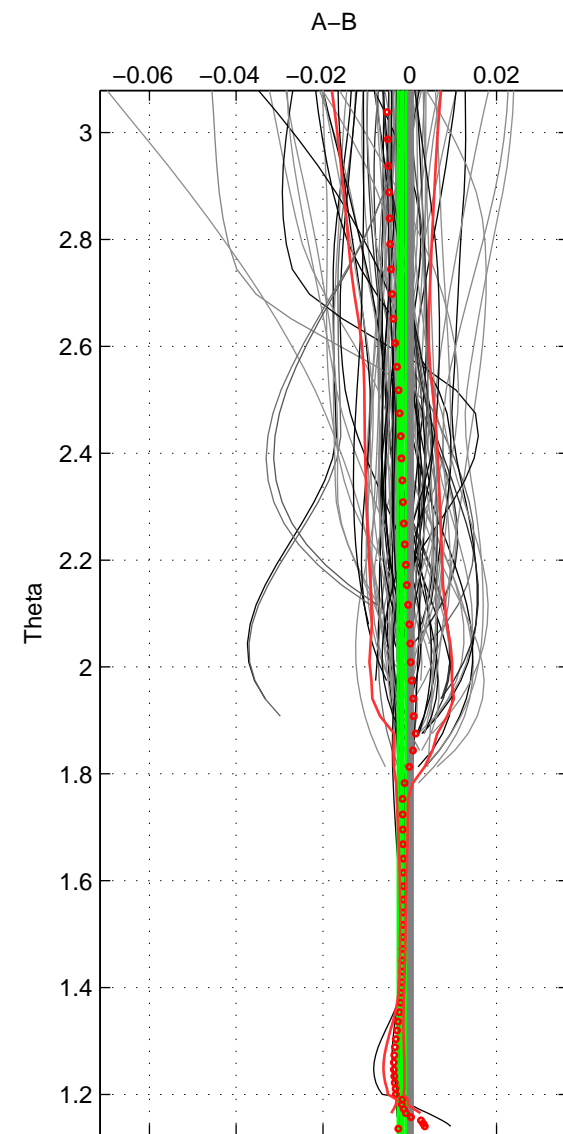

Cruise A (red). Date: Jul 2001 Cruisename: 656-49UF20010710
 Cruise B (blue). Date: Feb 2007 Cruisename: 673-49UF20070117

*** "Favourite" values are means of spaces 1 2.

	Offset	O.StDev	Ratio	R.Stdev	Rating
SIGMA:	-0.001	0.005	1.000	0.000	5
THETA:	-0.002	0.001	1.000	0.000	5
DEPTH:	-0.002	0.001	1.000	0.000	3
FAV. :	-0.002	0.003	1.000	0.000	5

Profiles of A: 37
 Profiles of B: 37
 Diff profs : 100
 WMoffset (A-B): -0.0014365
 WMoffset stdev: 0.0054252
 WMratio (A/B): 0.99996
 WMratio stdev: 0.00015688

Quality (1-5): 5

Profiles of A: 37
 Profiles of B: 37
 Diff profs : 100
 WMoffset (A-B): -0.0018208
 WMoffset stdev: 0.00092361
 WMratio (A/B): 0.99995
 WMratio stdev: 2.6636e-05

Quality (1-5): 5

Profiles of A: 37
 Profiles of B: 37
 Diff profs : 100
 WMoffset (A-B): -0.0019801
 WMoffset stdev: 0.0010186
 WMratio (A/B): 0.99994
 WMratio stdev: 2.9519e-05

Quality (1-5): 3

Please note that statistics are bad.