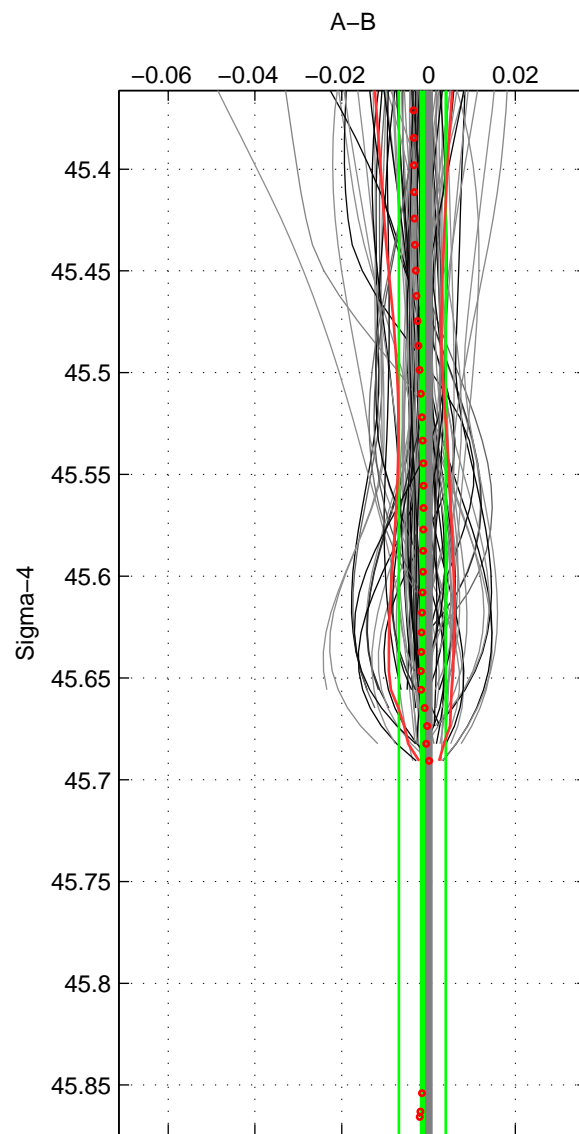

Cruise A (red). Date: Jul 2001 Cruisename: 656-49UF20010710
 Cruise B (blue). Date: Feb 2007 Cruisename: 673-49UF20070117

*** "Favourite" values are means of spaces 1 2.

	Offset	O.StDev	Ratio	R.Stdev	Rating
SIGMA:	-0.001	0.005	1.000	0.000	5
THETA:	-0.002	0.001	1.000	0.000	5
DEPTH:	-0.002	0.001	1.000	0.000	3
FAV. :	-0.002	0.003	1.000	0.000	5

Profiles of A: 37
 Profiles of B: 37
 Diff profs : 100
 WMoffset (A-B): -0.0014365
 WMoffset stdev: 0.0054252
 WMratio (A/B): 0.99996
 WMratio stdev: 0.00015688

Quality (1-5): 5

Profiles of A: 37
 Profiles of B: 37
 Diff profs : 100
 WMoffset (A-B): -0.0018208
 WMoffset stdev: 0.00092361
 WMratio (A/B): 0.99995
 WMratio stdev: 2.6636e-05

Quality (1-5): 5

Profiles of A: 37
 Profiles of B: 37
 Diff profs : 100
 WMoffset (A-B): -0.0019801
 WMoffset stdev: 0.0010186
 WMratio (A/B): 0.99994
 WMratio stdev: 2.9519e-05

Quality (1-5): 3

Please note that statistics are bad.