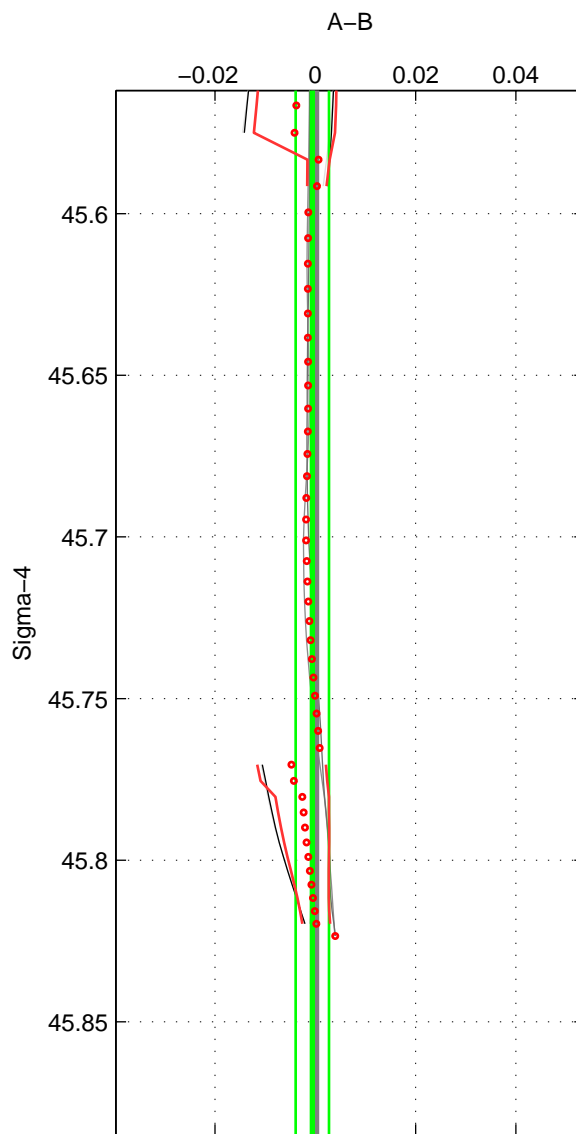

Cruise A (red). Date: Aug 1998 Cruisename: 567-49HO19980718
 Cruise B (blue). Date: Oct 2008 Cruisename: 615-49NZ20081011

*** "Favourite" values are means of spaces 1 2.

	Offset	O.StDev	Ratio	R.Stdev	Rating
SIGMA:	-0.001	0.003	1.000	0.000	3
THETA:	-0.005	0.010	1.000	0.000	3
DEPTH:	0.013	0.011	1.000	0.000	2
FAV.:	-0.003	0.007	1.000	0.000	3

Profiles of A: 3
 Profiles of B: 4
 Diff profs : 6
 WMoffset (A-B): -0.00058215
 WMoffset stdev: 0.0033011
 WMratio (A/B): 0.99998
 WMratio stdev: 9.5415e-05

Quality (1-5): 3

Profiles of A: 3
 Profiles of B: 4
 Diff profs : 6
 WMoffset (A-B): -0.0051923
 WMoffset stdev: 0.009946
 WMratio (A/B): 0.99985
 WMratio stdev: 0.00028708

Quality (1-5): 3

Profiles of A: 3
 Profiles of B: 4
 Diff profs : 6
 WMoffset (A-B): 0.013355
 WMoffset stdev: 0.010979
 WMratio (A/B): 1.0004
 WMratio stdev: 0.00031768

Quality (1-5): 2

Please note that statistics are bad.