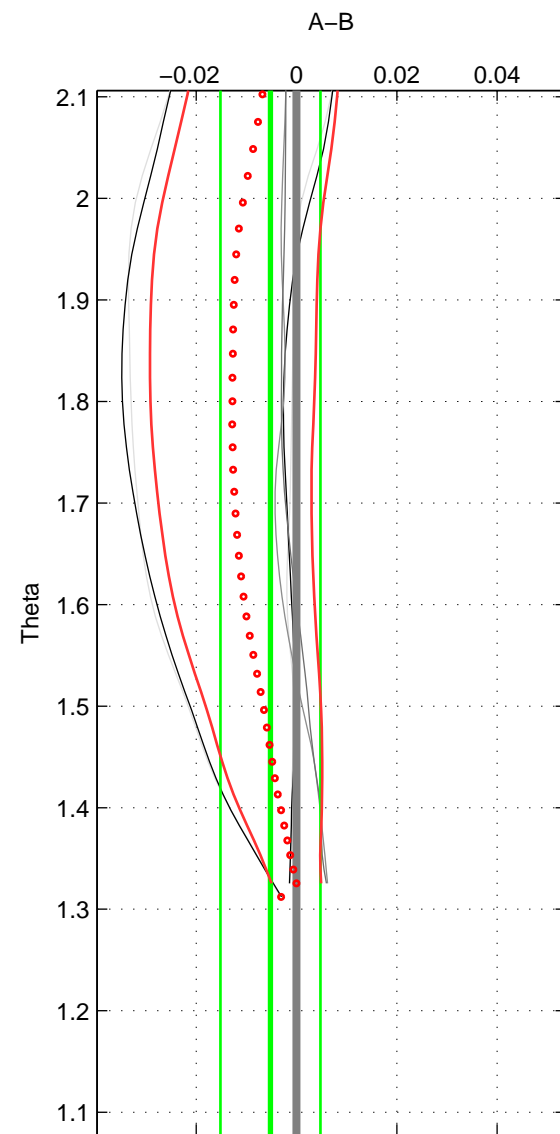

Cruise A (red). Date: Aug 1998 Cruisename: 567-49HO19980718
 Cruise B (blue). Date: Oct 2008 Cruisename: 615-49NZ20081011

*** "Favourite" values are means of spaces 1 2.

	Offset	O.StDev	Ratio	R.Stdev	Rating
SIGMA:	-0.001	0.003	1.000	0.000	3
THETA:	-0.005	0.010	1.000	0.000	3
DEPTH:	0.013	0.011	1.000	0.000	2
FAV.:	-0.003	0.007	1.000	0.000	3

Profiles of A: 3
 Profiles of B: 4
 Diff profs : 6
 WMoffset (A-B): -0.00058215
 WMoffset stdev: 0.0033011
 WMratio (A/B): 0.99998
 WMratio stdev: 9.5415e-05

Quality (1-5): 3

Profiles of A: 3
 Profiles of B: 4
 Diff profs : 6
 WMoffset (A-B): -0.0051923
 WMoffset stdev: 0.009946
 WMratio (A/B): 0.99985
 WMratio stdev: 0.00028708

Quality (1-5): 3

Profiles of A: 3
 Profiles of B: 4
 Diff profs : 6
 WMoffset (A-B): 0.013355
 WMoffset stdev: 0.010979
 WMratio (A/B): 1.0004
 WMratio stdev: 0.00031768

Quality (1-5): 2

Please note that statistics are bad.