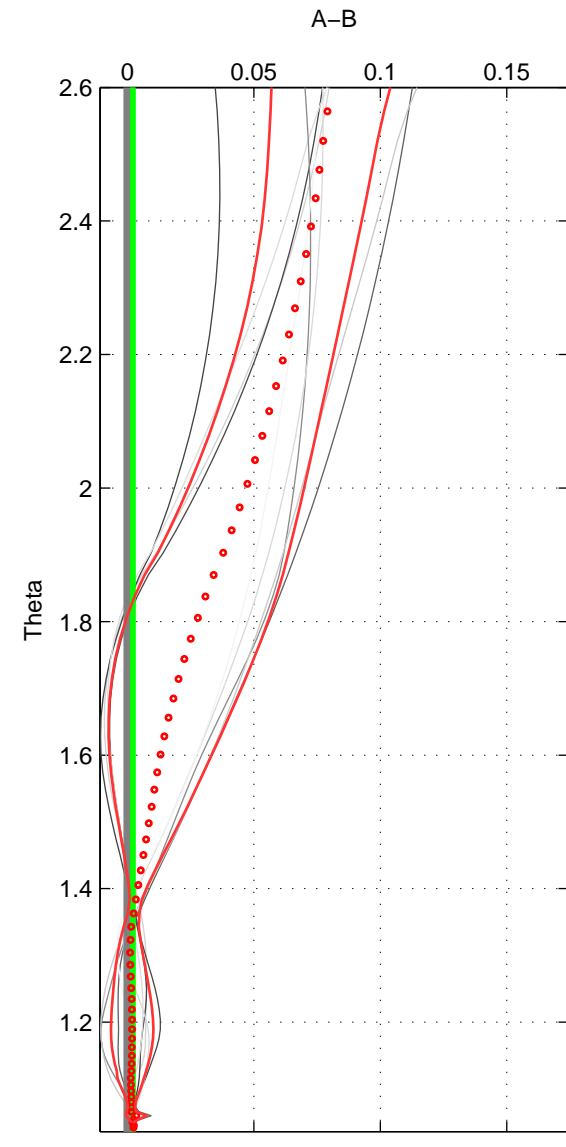

Cruise A (red). Date: Jul 2005 Cruisename: 518-33RR20050617
 Cruise B (blue). Date: Jan 1994 Cruisename: 576-49K619940107

*** "Favourite" values are those of space 2.

	Offset	O.StDev	Ratio	R.Stdev	Rating
SIGMA:	0.004	0.002	1.000	0.000	2
THETA:	0.002	0.000	1.000	0.000	3
DEPTH:	0.003	0.001	1.000	0.000	2
FAV.:	0.002	0.000	1.000	0.000	3

Please note that statistics are bad.
 Profiles of A: 1
 Profiles of B: 4
 Diff profs : 2
 WMoffset (A-B): 0.0042834
 WMoffset stdev: 0.0016976
 WMratio (A/B): 1.0001
 WMratio stdev: 4.8929e-05

Quality (1-5): 2

Profiles of A: 3
 Profiles of B: 4
 Diff profs : 9
 WMoffset (A-B): 0.0021545
 WMoffset stdev: 0.00045678
 WMratio (A/B): 1.0001
 WMratio stdev: 1.3158e-05

Quality (1-5): 3

Please note that statistics are bad.
 Profiles of A: 1
 Profiles of B: 4
 Diff profs : 3
 WMoffset (A-B): 0.0029685
 WMoffset stdev: 0.0005063
 WMratio (A/B): 1.0001
 WMratio stdev: 1.4595e-05