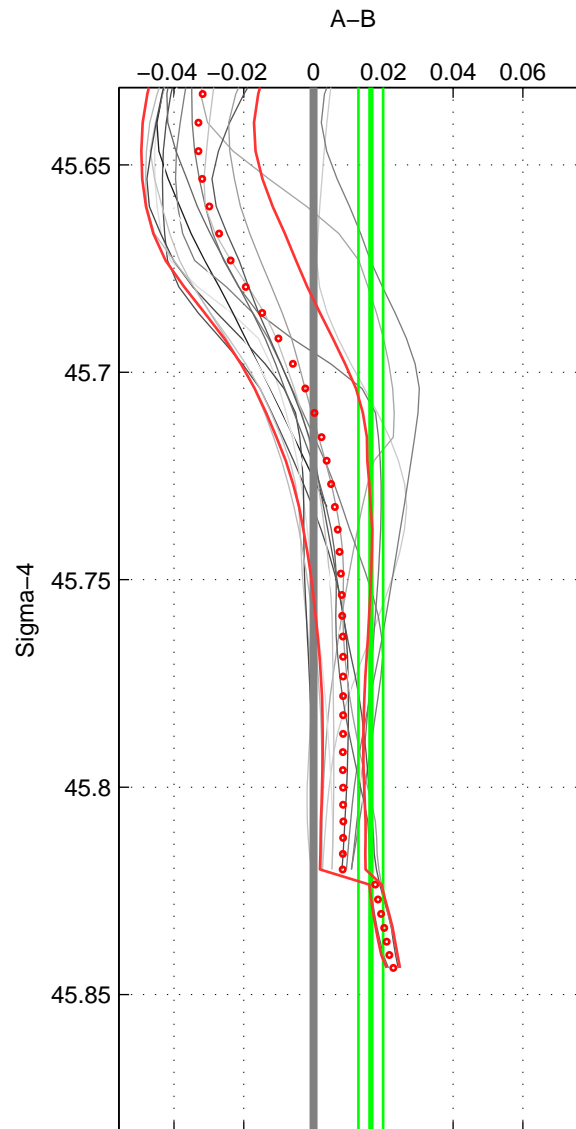

Cruise A (red). Date: Jul 2001 Cruisename: 161-06MT20010717

Cruise B (blue). Date: Jun 1989 Cruisename: 308-74D119890612

*** "Favourite" values are means of spaces 1 2.

	Offset	O.StDev	Ratio	R.Stdev	Rating
SIGMA:	0.016	0.004	1.000	0.000	5
THETA:	0.012	0.001	1.000	0.000	5
DEPTH:	0.014	0.001	1.000	0.000	4
FAV.:	0.014	0.002	1.000	0.000	5

Profiles of A: 14
 Profiles of B: 3
 Diff profs : 16
 WMoffset (A-B): 0.016414
 WMoffset stdev: 0.0035253
 WMratio (A/B): 1.0005
 WMratio stdev: 0.00010107

Quality (1-5): 5

Profiles of A: 14
 Profiles of B: 4
 Diff profs : 18
 WMoffset (A-B): 0.011998
 WMoffset stdev: 0.0011446
 WMratio (A/B): 1.0003
 WMratio stdev: 3.2803e-05

Quality (1-5): 5

Profiles of A: 14
 Profiles of B: 3
 Diff profs : 16
 WMoffset (A-B): 0.014443
 WMoffset stdev: 0.00098573
 WMratio (A/B): 1.0004
 WMratio stdev: 2.8251e-05

Quality (1-5): 4