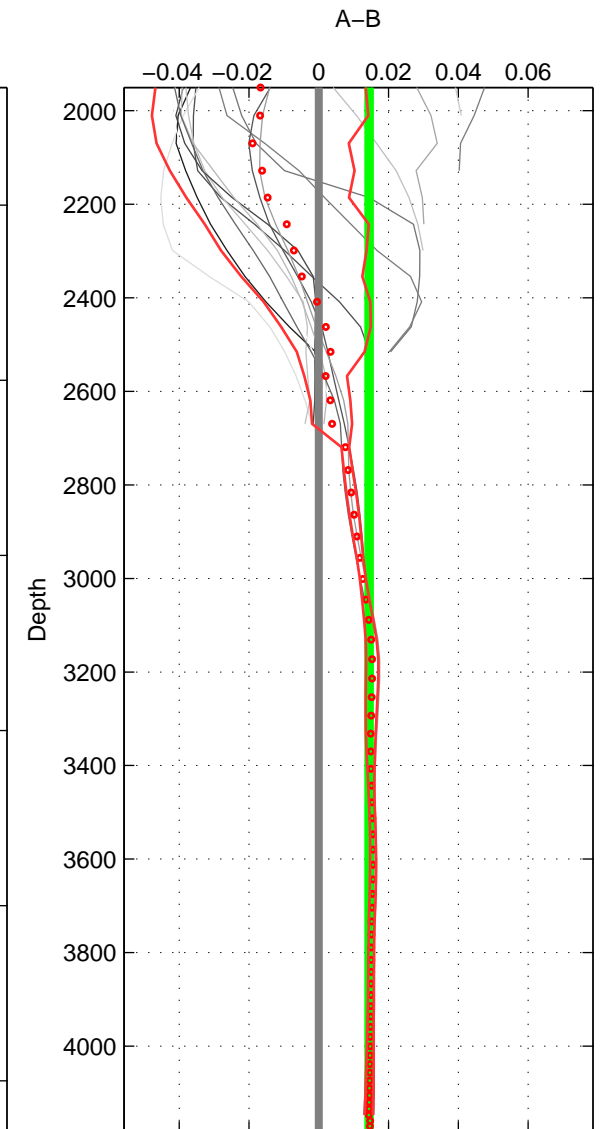

Cruise A (red). Date: Jul 2001 Cruisename: 161-06MT20010717

Cruise B (blue). Date: Jun 1989 Cruisename: 308-74D119890612

*** "Favourite" values are means of spaces 1 2.

	Offset	O.StDev	Ratio	R.Stdev	Rating
SIGMA:	0.016	0.004	1.000	0.000	5
THETA:	0.012	0.001	1.000	0.000	5
DEPTH:	0.014	0.001	1.000	0.000	4
FAV.:	0.014	0.002	1.000	0.000	5

Profiles of A: 14
 Profiles of B: 3
 Diff profs : 16
 WMoffset (A-B): 0.016414
 WMoffset stdev: 0.0035253
 WMratio (A/B): 1.0005
 WMratio stdev: 0.00010107

Quality (1-5): 5

Profiles of A: 14
 Profiles of B: 4
 Diff profs : 18
 WMoffset (A-B): 0.011998
 WMoffset stdev: 0.0011446
 WMratio (A/B): 1.0003
 WMratio stdev: 3.2803e-05

Quality (1-5): 5

Profiles of A: 14
 Profiles of B: 3
 Diff profs : 16
 WMoffset (A-B): 0.014443
 WMoffset stdev: 0.00098573
 WMratio (A/B): 1.0004
 WMratio stdev: 2.8251e-05

Quality (1-5): 4