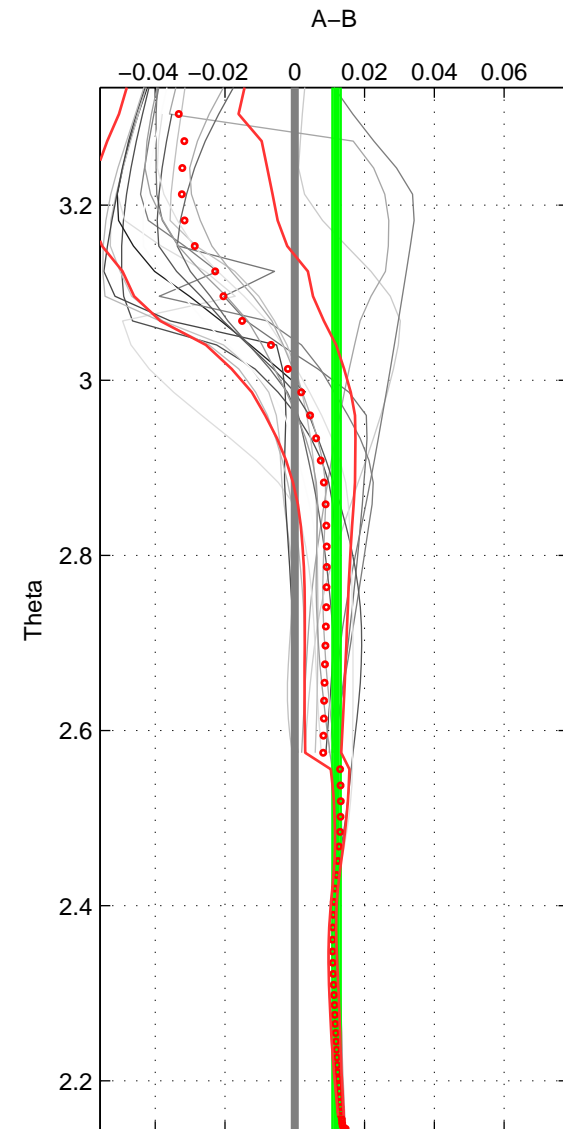

Cruise A (red). Date: Jul 2001 Cruisename: 161-06MT20010717

Cruise B (blue). Date: Jun 1989 Cruisename: 308-74D119890612

*** "Favourite" values are means of spaces 1 2.

	Offset	O.StDev	Ratio	R.Stdev	Rating
SIGMA:	0.016	0.004	1.000	0.000	5
THETA:	0.012	0.001	1.000	0.000	5
DEPTH:	0.014	0.001	1.000	0.000	4
FAV.:	0.014	0.002	1.000	0.000	5

Profiles of A: 14
 Profiles of B: 3
 Diff profs : 16
 WMoffset (A-B): 0.016414
 WMoffset stdev: 0.0035253
 WMratio (A/B): 1.0005
 WMratio stdev: 0.00010107

Quality (1-5): 5

Profiles of A: 14
 Profiles of B: 4
 Diff profs : 18
 WMoffset (A-B): 0.011998
 WMoffset stdev: 0.0011446
 WMratio (A/B): 1.0003
 WMratio stdev: 3.2803e-05

Quality (1-5): 5

Profiles of A: 14
 Profiles of B: 3
 Diff profs : 16
 WMoffset (A-B): 0.014443
 WMoffset stdev: 0.00098573
 WMratio (A/B): 1.0004
 WMratio stdev: 2.8251e-05

Quality (1-5): 4