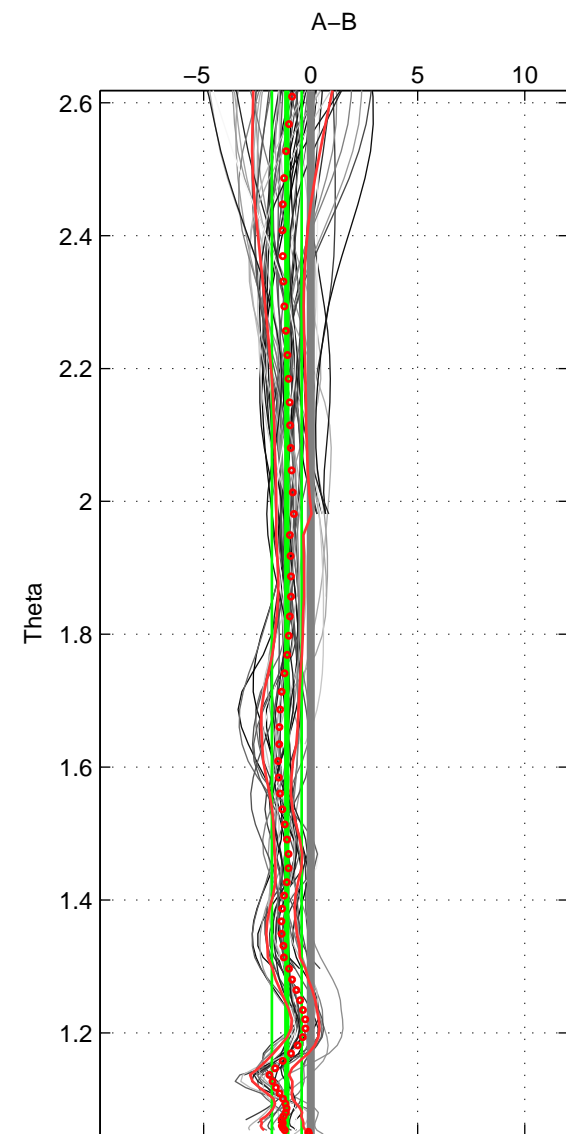

Cruise A (red). Date: Mar 1995 Cruisename: 348-316N19950310
 Cruise B (blue). Date: Sep 1995 Cruisename: 352-316N19950829

*** "Favourite" values are means of spaces 1 2 3.

	Offset	O.StDev	Ratio	R.Stdev	Rating
SIGMA:	-0.001	0.001	1.000	0.000	5
THETA:	-0.001	0.001	1.000	0.000	5
DEPTH:	-0.001	0.001	1.000	0.000	5
FAV. :	-0.001	0.001	1.000	0.000	5

Profiles of A: 9
 Profiles of B: 8
 Diff profs : 53
 WMoffset (A-B): -0.0013222
 WMoffset stdev: 0.00080634
 WMratio (A/B): 0.99996
 WMratio stdev: 2.3215e-05

Quality (1-5): 5

Profiles of A: 9
 Profiles of B: 8
 Diff profs : 53
 WMoffset (A-B): -0.0011219
 WMoffset stdev: 0.00069688
 WMratio (A/B): 0.99997
 WMratio stdev: 2.0063e-05

Quality (1-5): 5

Profiles of A: 9
 Profiles of B: 8
 Diff profs : 53
 WMoffset (A-B): -0.0010238
 WMoffset stdev: 0.00074993
 WMratio (A/B): 0.99997
 WMratio stdev: 2.16e-05

Quality (1-5): 5