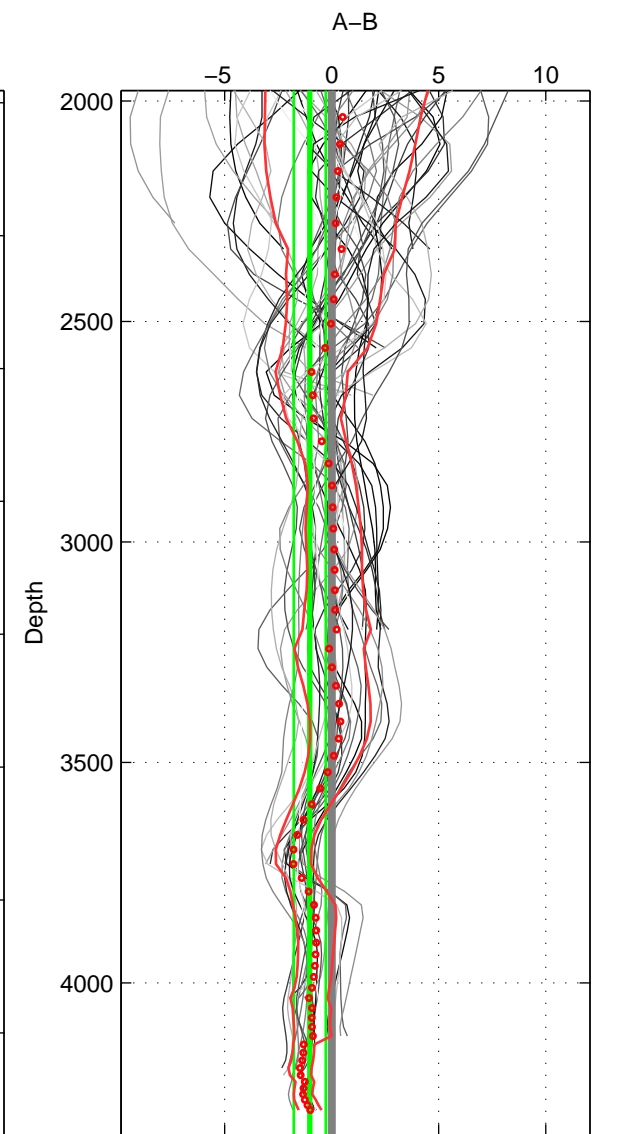

Cruise A (red). Date: Mar 1995 Cruisename: 348-316N19950310
 Cruise B (blue). Date: Sep 1995 Cruisename: 352-316N19950829

*** "Favourite" values are means of spaces 1 2 3.

	Offset	O.StDev	Ratio	R.Stdev	Rating
SIGMA:	-0.001	0.001	1.000	0.000	5
THETA:	-0.001	0.001	1.000	0.000	5
DEPTH:	-0.001	0.001	1.000	0.000	5
FAV. :	-0.001	0.001	1.000	0.000	5

Profiles of A: 9
 Profiles of B: 8
 Diff profs : 53
 WMoffset (A-B): -0.0013222
 WMoffset stdev: 0.00080634
 WMratio (A/B): 0.99996
 WMratio stdev: 2.3215e-05

Quality (1-5): 5

Profiles of A: 9
 Profiles of B: 8
 Diff profs : 53
 WMoffset (A-B): -0.0011219
 WMoffset stdev: 0.00069688
 WMratio (A/B): 0.99997
 WMratio stdev: 2.0063e-05

Quality (1-5): 5

Profiles of A: 9
 Profiles of B: 8
 Diff profs : 53
 WMoffset (A-B): -0.0010238
 WMoffset stdev: 0.00074993
 WMratio (A/B): 0.99997
 WMratio stdev: 2.16e-05

Quality (1-5): 5