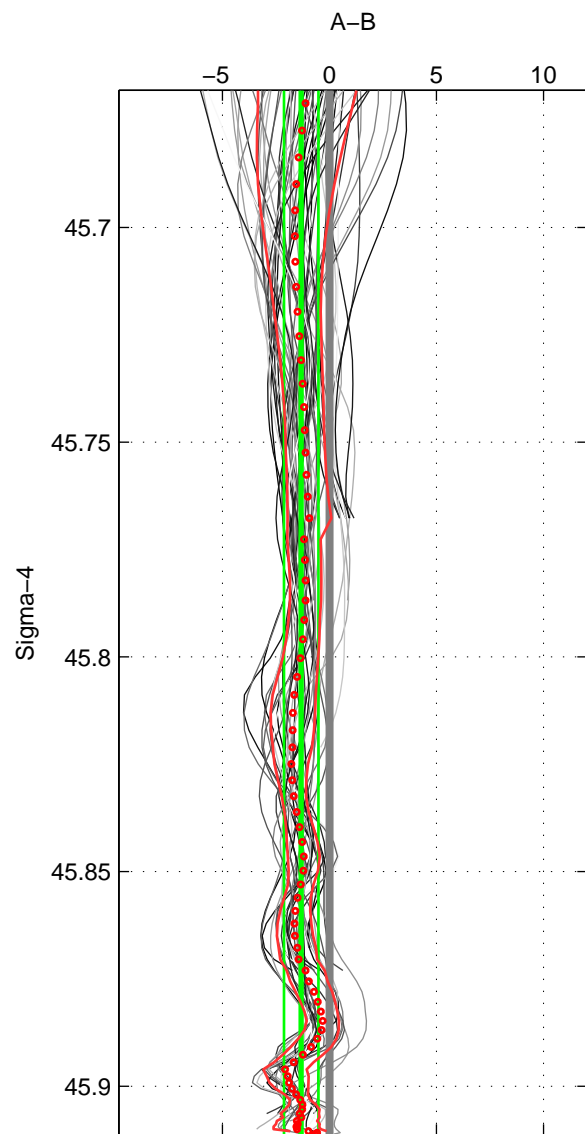

Cruise A (red). Date: Mar 1995 Cruisename: 348-316N19950310
 Cruise B (blue). Date: Sep 1995 Cruisename: 352-316N19950829

*** "Favourite" values are means of spaces 1 2 3.

	Offset	O.StDev	Ratio	R.Stdev	Rating
SIGMA:	-0.001	0.001	1.000	0.000	5
THETA:	-0.001	0.001	1.000	0.000	5
DEPTH:	-0.001	0.001	1.000	0.000	5
FAV. :	-0.001	0.001	1.000	0.000	5

Profiles of A: 9
 Profiles of B: 8
 Diff profs : 53
 WMoffset (A-B): -0.0013222
 WMoffset stdev: 0.00080634
 WMratio (A/B): 0.99996
 WMratio stdev: 2.3215e-05

Quality (1-5): 5

Profiles of A: 9
 Profiles of B: 8
 Diff profs : 53
 WMoffset (A-B): -0.0011219
 WMoffset stdev: 0.00069688
 WMratio (A/B): 0.99997
 WMratio stdev: 2.0063e-05

Quality (1-5): 5

Profiles of A: 9
 Profiles of B: 8
 Diff profs : 53
 WMoffset (A-B): -0.0010238
 WMoffset stdev: 0.00074993
 WMratio (A/B): 0.99997
 WMratio stdev: 2.16e-05

Quality (1-5): 5