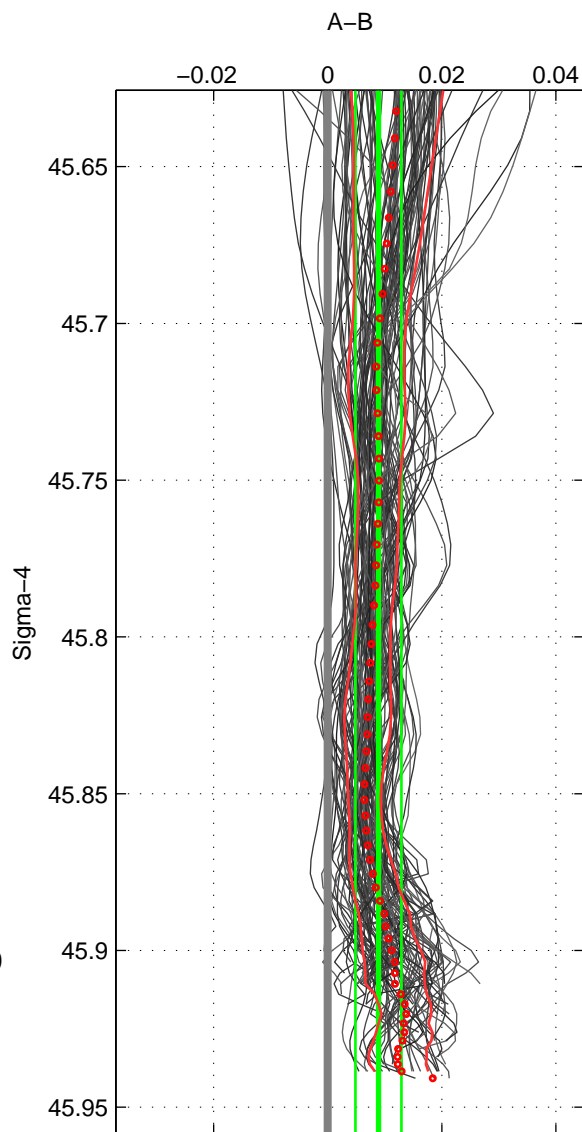

Cruise A (red). Date: May 1983 Cruisename: 240-32OC19830501

Cruise B (blue). Date: May 2012 Cruisename: 246-33AT20120419

*** "Favourite" values are means of spaces 1 2 3.

	Offset	O.StDev	Ratio	R.Stdev	Rating
SIGMA:	0.009	0.004	1.000	0.000	5
THETA:	0.006	0.003	1.000	0.000	5
DEPTH:	0.005	0.004	1.000	0.000	5
FAV.:	0.006	0.003	1.000	0.000	5

Profiles of A: 48
 Profiles of B: 40
 Diff profs : 100
 WMoffset (A-B): 0.008894
 WMoffset stdev: 0.0040244
 WMratio (A/B): 1.0003
 WMratio stdev: 0.00011527

Quality (1-5): 5

Profiles of A: 48
 Profiles of B: 40
 Diff profs : 100
 WMoffset (A-B): 0.0059554
 WMoffset stdev: 0.0027332
 WMratio (A/B): 1.0002
 WMratio stdev: 7.834e-05

Quality (1-5): 5

Profiles of A: 48
 Profiles of B: 40
 Diff profs : 100
 WMoffset (A-B): 0.0045304
 WMoffset stdev: 0.0035387
 WMratio (A/B): 1.0001
 WMratio stdev: 0.00010142

Quality (1-5): 5