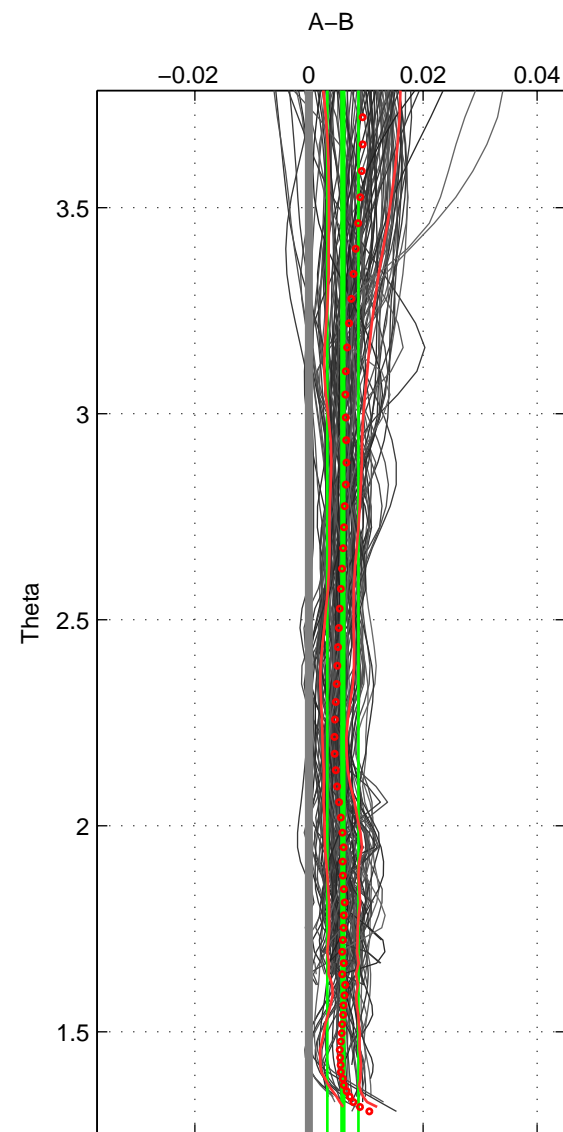

Cruise A (red). Date: May 1983 Cruisename: 240-32OC19830501

Cruise B (blue). Date: May 2012 Cruisename: 246-33AT20120419

*** "Favourite" values are means of spaces 1 2 3.

	Offset	O.StDev	Ratio	R.Stdev	Rating
SIGMA:	0.009	0.004	1.000	0.000	5
THETA:	0.006	0.003	1.000	0.000	5
DEPTH:	0.005	0.004	1.000	0.000	5
FAV.:	0.006	0.003	1.000	0.000	5

Profiles of A: 48
 Profiles of B: 40
 Diff profs : 100
 WMoffset (A-B): 0.008894
 WMoffset stdev: 0.0040244
 WMratio (A/B): 1.0003
 WMratio stdev: 0.00011527

Quality (1-5): 5

Profiles of A: 48
 Profiles of B: 40
 Diff profs : 100
 WMoffset (A-B): 0.0059554
 WMoffset stdev: 0.0027332
 WMratio (A/B): 1.0002
 WMratio stdev: 7.834e-05

Quality (1-5): 5

Profiles of A: 48
 Profiles of B: 40
 Diff profs : 100
 WMoffset (A-B): 0.0045304
 WMoffset stdev: 0.0035387
 WMratio (A/B): 1.0001
 WMratio stdev: 0.00010142

Quality (1-5): 5