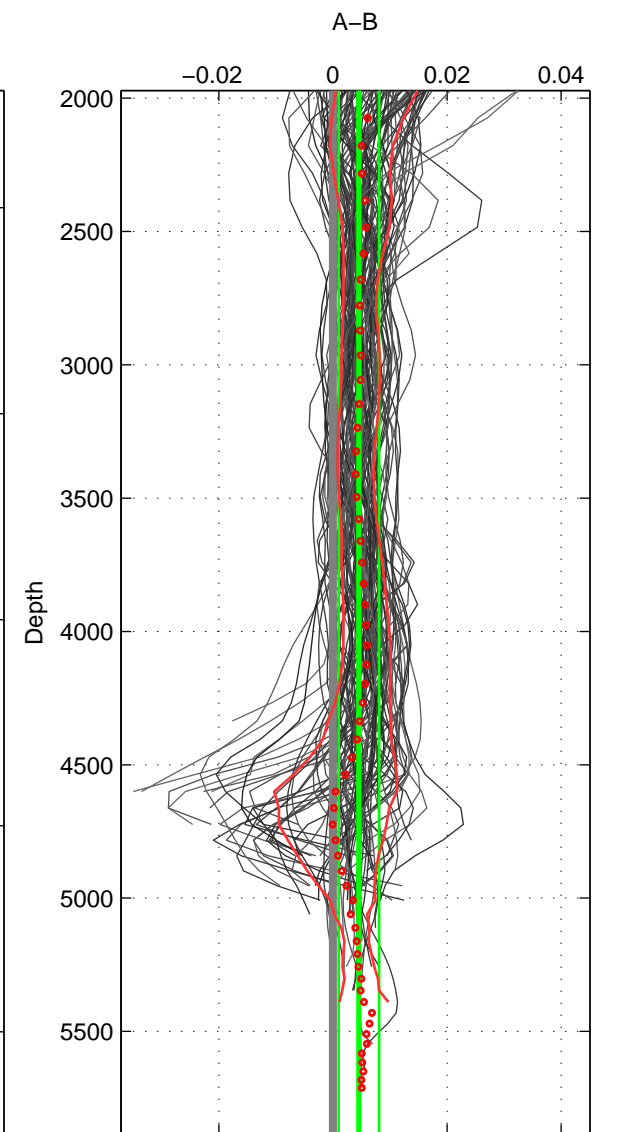

Cruise A (red). Date: May 1983 Cruisename: 240-32OC19830501

Cruise B (blue). Date: May 2012 Cruisename: 246-33AT20120419

*** "Favourite" values are means of spaces 1 2 3.

	Offset	O.StDev	Ratio	R.Stdev	Rating
SIGMA:	0.009	0.004	1.000	0.000	5
THETA:	0.006	0.003	1.000	0.000	5
DEPTH:	0.005	0.004	1.000	0.000	5
FAV.:	0.006	0.003	1.000	0.000	5

Profiles of A: 48
 Profiles of B: 40
 Diff profs : 100
 WMoffset (A-B): 0.008894
 WMoffset stdev: 0.0040244
 WMratio (A/B): 1.0003
 WMratio stdev: 0.00011527

Quality (1-5): 5

Profiles of A: 48
 Profiles of B: 40
 Diff profs : 100
 WMoffset (A-B): 0.0059554
 WMoffset stdev: 0.0027332
 WMratio (A/B): 1.0002
 WMratio stdev: 7.834e-05

Quality (1-5): 5

Profiles of A: 48
 Profiles of B: 40
 Diff profs : 100
 WMoffset (A-B): 0.0045304
 WMoffset stdev: 0.0035387
 WMratio (A/B): 1.0001
 WMratio stdev: 0.00010142

Quality (1-5): 5