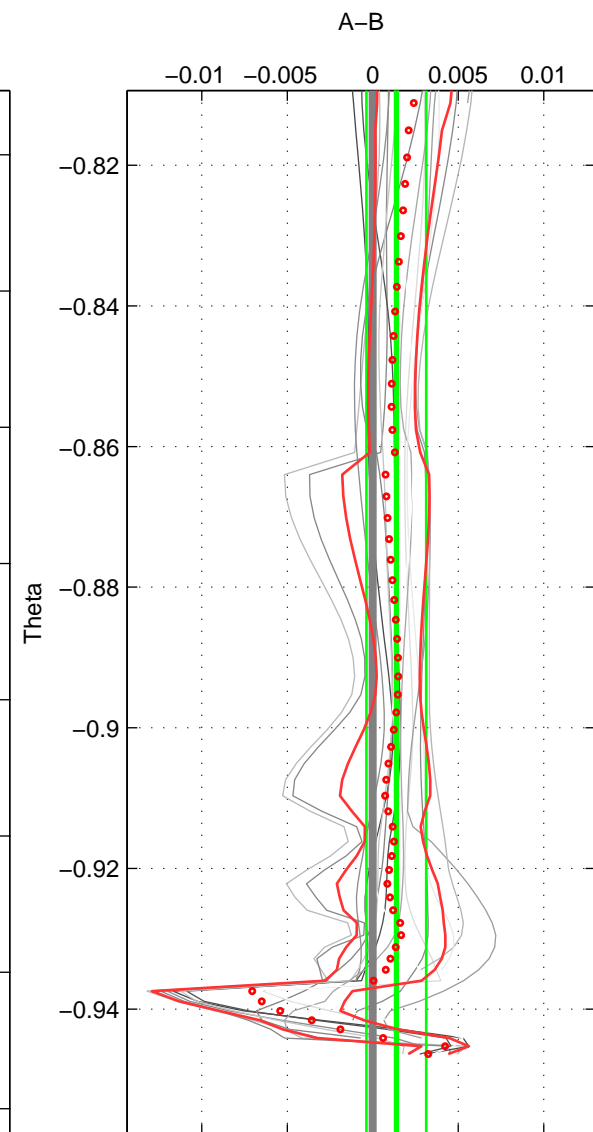

Cruise A (red). Date: Jul 1987 Cruisename: 2-06AQ19870704

Cruise B (blue). Date: Aug 1994 Cruisename: 32-18SN19940724

*** "Favourite" values are means of spaces 1 2 3.

	Offset	O.StDev	Ratio	R.Stdev	Rating
SIGMA:	-0.001	0.001	1.000	0.000	5
THETA:	0.001	0.002	1.000	0.000	5
DEPTH:	0.001	0.001	1.000	0.000	5
FAV.:	0.000	0.001	1.000	0.000	5

Profiles of A: 9
 Profiles of B: 3
 Diff profs : 15
 WMoffset (A-B): -0.0013062
 WMoffset stdev: 0.00069935
 WMratio (A/B): 0.99996
 WMratio stdev: 2.0016e-05

Quality (1-5): 5

Profiles of A: 9
 Profiles of B: 3
 Diff profs : 15
 WMoffset (A-B): 0.0013801
 WMoffset stdev: 0.0017495
 WMratio (A/B): 1
 WMratio stdev: 5.0093e-05

Quality (1-5): 5

Profiles of A: 9
 Profiles of B: 3
 Diff profs : 15
 WMoffset (A-B): 0.00057115
 WMoffset stdev: 0.00079607
 WMratio (A/B): 1
 WMratio stdev: 2.2785e-05

Quality (1-5): 5