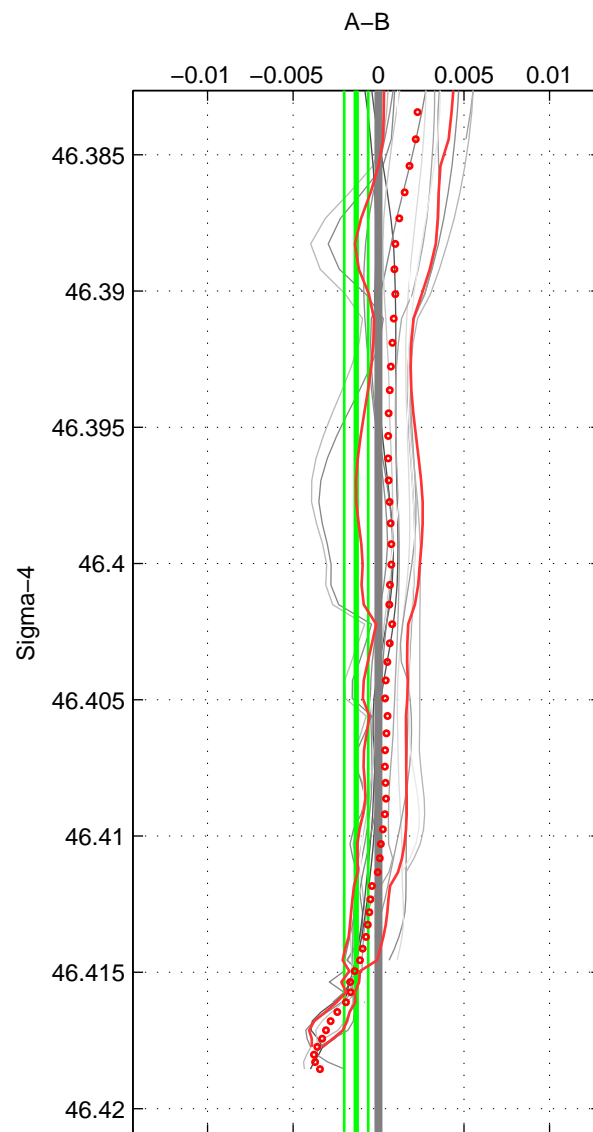

Cruise A (red). Date: Jul 1987 Cruisename: 2-06AQ19870704

Cruise B (blue). Date: Aug 1994 Cruisename: 32-18SN19940724

*** "Favourite" values are means of spaces 1 2 3.

	Offset	O.StDev	Ratio	R.Stdev	Rating
SIGMA:	-0.001	0.001	1.000	0.000	5
THETA:	0.001	0.002	1.000	0.000	5
DEPTH:	0.001	0.001	1.000	0.000	5
FAV.:	0.000	0.001	1.000	0.000	5

Profiles of A: 9
 Profiles of B: 3
 Diff profs : 15
 WMoffset (A-B): -0.0013062
 WMoffset stdev: 0.00069935
 WMratio (A/B): 0.99996
 WMratio stdev: 2.0016e-05

Quality (1-5): 5

Profiles of A: 9
 Profiles of B: 3
 Diff profs : 15
 WMoffset (A-B): 0.0013801
 WMoffset stdev: 0.0017495
 WMratio (A/B): 1
 WMratio stdev: 5.0093e-05

Quality (1-5): 5

Profiles of A: 9
 Profiles of B: 3
 Diff profs : 15
 WMoffset (A-B): 0.00057115
 WMoffset stdev: 0.00079607
 WMratio (A/B): 1
 WMratio stdev: 2.2785e-05

Quality (1-5): 5