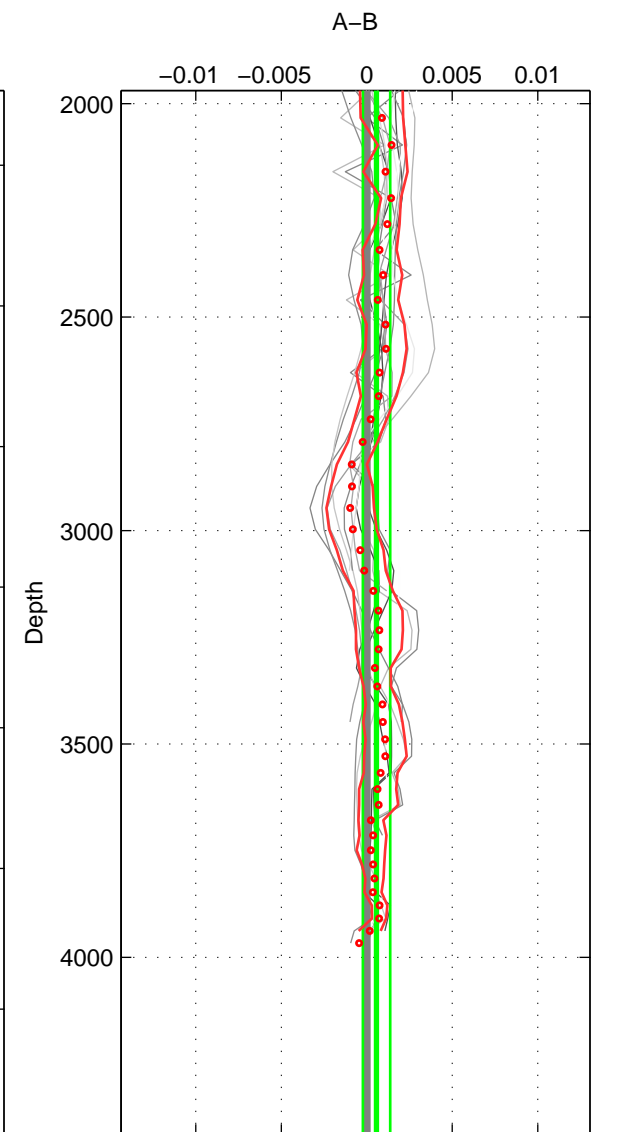

Cruise A (red). Date: Jul 1987 Cruisename: 2-06AQ19870704

Cruise B (blue). Date: Aug 1994 Cruisename: 32-18SN19940724

*** "Favourite" values are means of spaces 1 2 3.

	Offset	O.StDev	Ratio	R.Stdev	Rating
SIGMA:	-0.001	0.001	1.000	0.000	5
THETA:	0.001	0.002	1.000	0.000	5
DEPTH:	0.001	0.001	1.000	0.000	5
FAV.:	0.000	0.001	1.000	0.000	5

Profiles of A: 9
 Profiles of B: 3
 Diff profs : 15
 WMoffset (A-B): -0.0013062
 WMoffset stdev: 0.00069935
 WMratio (A/B): 0.99996
 WMratio stdev: 2.0016e-05

Quality (1-5): 5

Profiles of A: 9
 Profiles of B: 3
 Diff profs : 15
 WMoffset (A-B): 0.0013801
 WMoffset stdev: 0.0017495
 WMratio (A/B): 1
 WMratio stdev: 5.0093e-05

Quality (1-5): 5

Profiles of A: 9
 Profiles of B: 3
 Diff profs : 15
 WMoffset (A-B): 0.00057115
 WMoffset stdev: 0.00079607
 WMratio (A/B): 1
 WMratio stdev: 2.2785e-05

Quality (1-5): 5