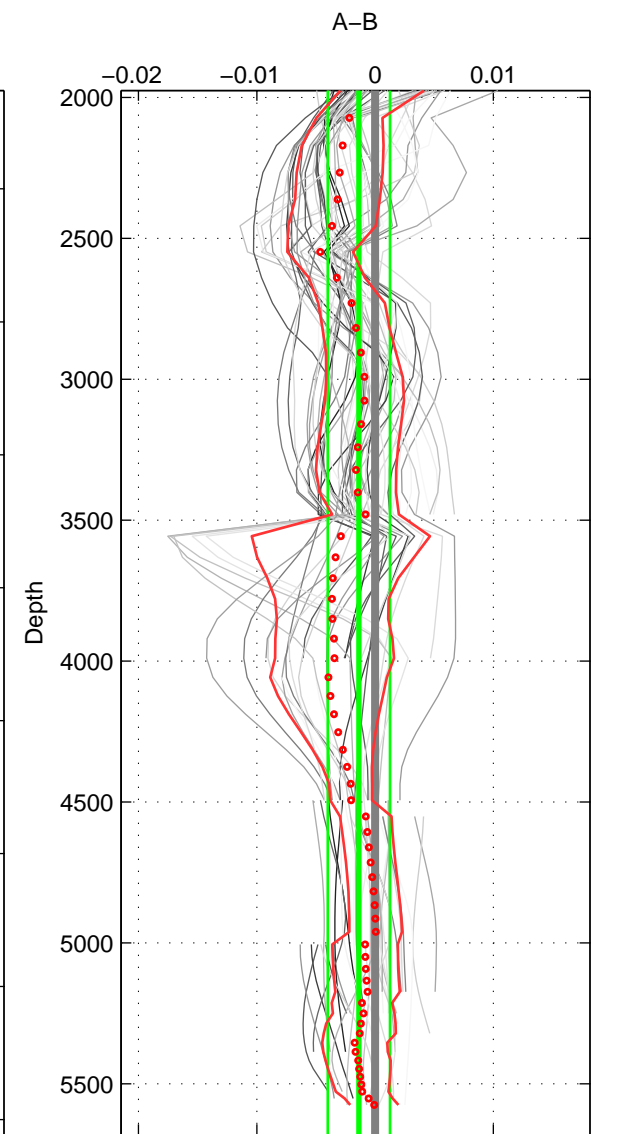

Cruise A (red). Date: Sep 1995 Cruisename: 343-09FA19950913  
 Cruise B (blue). Date: Mar 1992 Cruisename: 365-35MF19920217

\*\*\* "Favourite" values are means of spaces 1 2 3.

	Offset	O.StDev	Ratio	R.Stdev	Rating
SIGMA:	-0.002	0.002	1.000	0.000	5
THETA:	-0.002	0.003	1.000	0.000	5
DEPTH:	-0.001	0.003	1.000	0.000	5
FAV. :	-0.002	0.003	1.000	0.000	5

Profiles of A: 8  
 Profiles of B: 9  
 Diff profs : 48  
 WMoffset (A-B): -0.0015674  
 WMoffset stdev: 0.0019835  
 WMratio (A/B): 0.99995  
 WMratio stdev: 5.7136e-05

Quality (1-5): 5

Profiles of A: 8  
 Profiles of B: 9  
 Diff profs : 48  
 WMoffset (A-B): -0.0016801  
 WMoffset stdev: 0.0032243  
 WMratio (A/B): 0.99995  
 WMratio stdev: 9.2861e-05

Quality (1-5): 5

Profiles of A: 8  
 Profiles of B: 9  
 Diff profs : 48  
 WMoffset (A-B): -0.001367  
 WMoffset stdev: 0.0026267  
 WMratio (A/B): 0.99996  
 WMratio stdev: 7.5663e-05

Quality (1-5): 5