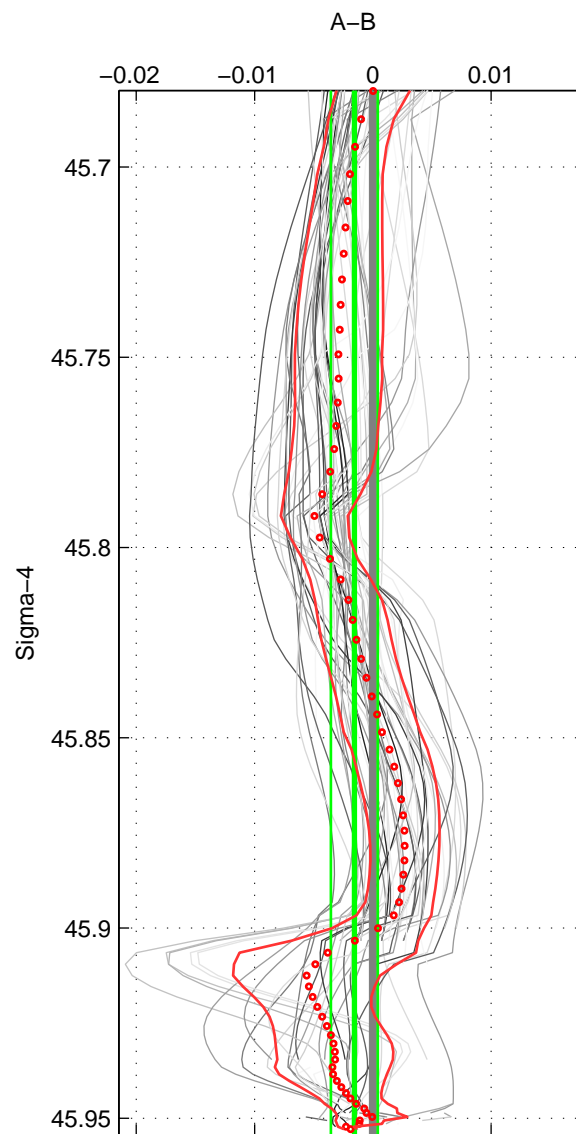

Cruise A (red). Date: Sep 1995 Cruisename: 343-09FA19950913  
 Cruise B (blue). Date: Mar 1992 Cruisename: 365-35MF19920217

\*\*\* "Favourite" values are means of spaces 1 2 3.

	Offset	O.StDev	Ratio	R.Stdev	Rating
SIGMA:	-0.002	0.002	1.000	0.000	5
THETA:	-0.002	0.003	1.000	0.000	5
DEPTH:	-0.001	0.003	1.000	0.000	5
FAV. :	-0.002	0.003	1.000	0.000	5

Profiles of A: 8  
 Profiles of B: 9  
 Diff profs : 48  
 WMoffset (A-B): -0.0015674  
 WMoffset stdev: 0.0019835  
 WMratio (A/B): 0.99995  
 WMratio stdev: 5.7136e-05

Quality (1-5): 5

Profiles of A: 8  
 Profiles of B: 9  
 Diff profs : 48  
 WMoffset (A-B): -0.0016801  
 WMoffset stdev: 0.0032243  
 WMratio (A/B): 0.99995  
 WMratio stdev: 9.2861e-05

Quality (1-5): 5

Profiles of A: 8  
 Profiles of B: 9  
 Diff profs : 48  
 WMoffset (A-B): -0.001367  
 WMoffset stdev: 0.0026267  
 WMratio (A/B): 0.99996  
 WMratio stdev: 7.5663e-05

Quality (1-5): 5