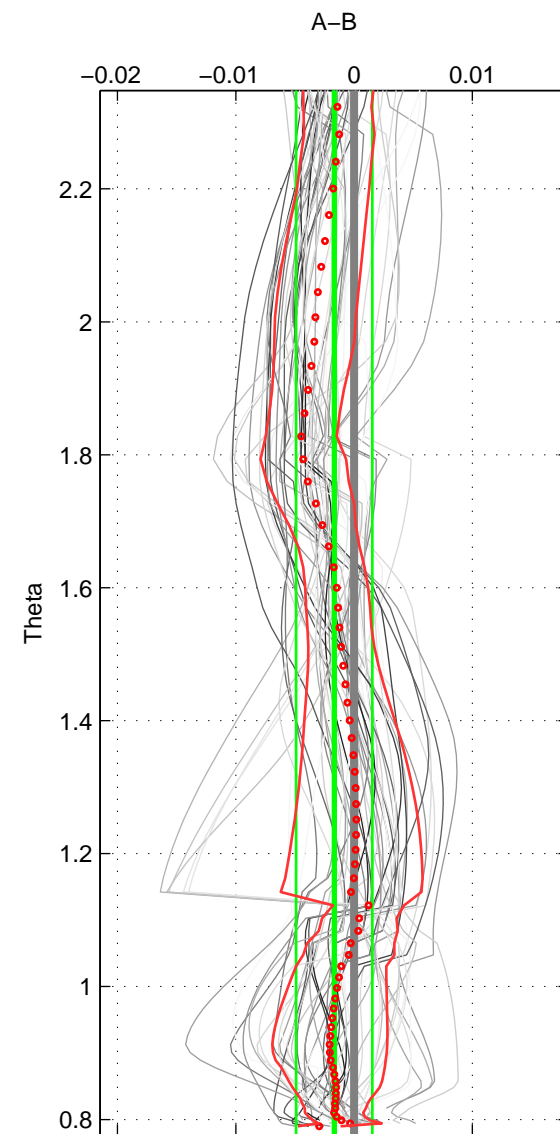

Cruise A (red). Date: Sep 1995 Cruisename: 343-09FA19950913  
 Cruise B (blue). Date: Mar 1992 Cruisename: 365-35MF19920217

\*\*\* "Favourite" values are means of spaces 1 2 3.

	Offset	O.StDev	Ratio	R.Stdev	Rating
SIGMA:	-0.002	0.002	1.000	0.000	5
THETA:	-0.002	0.003	1.000	0.000	5
DEPTH:	-0.001	0.003	1.000	0.000	5
FAV. :	-0.002	0.003	1.000	0.000	5

Profiles of A: 8  
 Profiles of B: 9  
 Diff profs : 48  
 WMoffset (A-B): -0.0015674  
 WMoffset stdev: 0.0019835  
 WMratio (A/B): 0.99995  
 WMratio stdev: 5.7136e-05

Quality (1-5): 5

Profiles of A: 8  
 Profiles of B: 9  
 Diff profs : 48  
 WMoffset (A-B): -0.0016801  
 WMoffset stdev: 0.0032243  
 WMratio (A/B): 0.99995  
 WMratio stdev: 9.2861e-05

Quality (1-5): 5

Profiles of A: 8  
 Profiles of B: 9  
 Diff profs : 48  
 WMoffset (A-B): -0.001367  
 WMoffset stdev: 0.0026267  
 WMratio (A/B): 0.99996  
 WMratio stdev: 7.5663e-05

Quality (1-5): 5