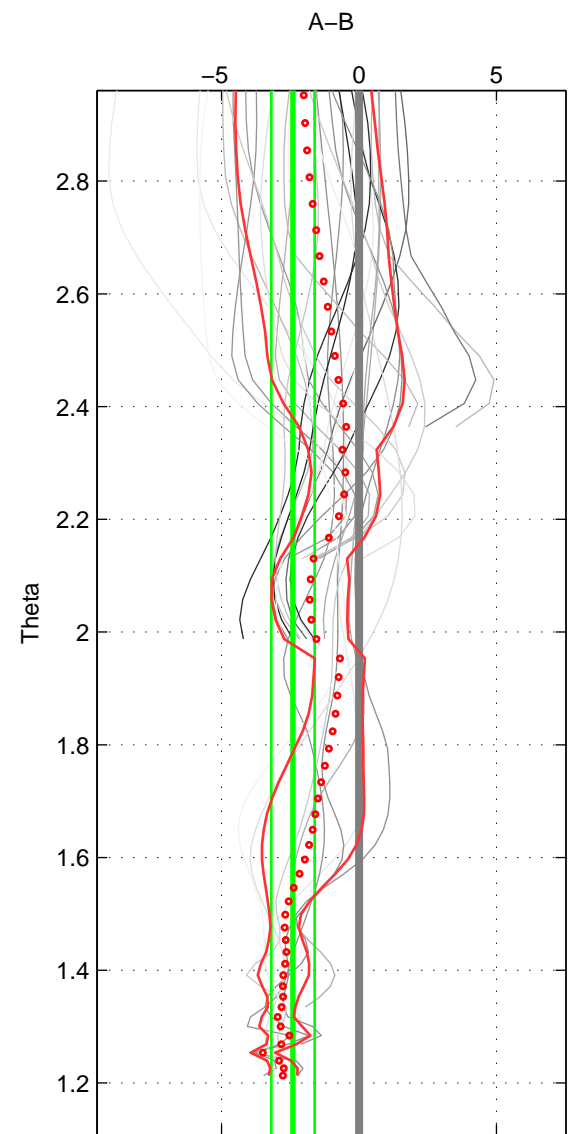

Cruise A (red). Date: Mar 1989 Cruisename: 507-32MW19890206

Cruise B (blue). Date: Jan 2005 Cruisename: 667-49UF20050118

*** "Favourite" values are means of spaces 1 2.

	Offset	O.StDev	Ratio	R.Stdev	Rating
SIGMA:	-0.002	0.001	1.000	0.000	5
THETA:	-0.002	0.001	1.000	0.000	5
DEPTH:	-0.003	0.001	1.000	0.000	3
FAV. :	-0.002	0.001	1.000	0.000	5

Profiles of A: 11
 Profiles of B: 3
 Diff profs : 29
 WMoffset (A-B): -0.0018776
 WMoffset stdev: 0.0012351
 WMratio (A/B): 0.99995
 WMratio stdev: 3.5663e-05

Quality (1-5): 5

Profiles of A: 11
 Profiles of B: 3
 Diff profs : 29
 WMoffset (A-B): -0.0024064
 WMoffset stdev: 0.00078801
 WMratio (A/B): 0.99993
 WMratio stdev: 2.2726e-05

Quality (1-5): 5

Profiles of A: 11
 Profiles of B: 3
 Diff profs : 29
 WMoffset (A-B): -0.0025536
 WMoffset stdev: 0.00055231
 WMratio (A/B): 0.99993
 WMratio stdev: 1.598e-05

Quality (1-5): 3

Please note that statistics are bad.