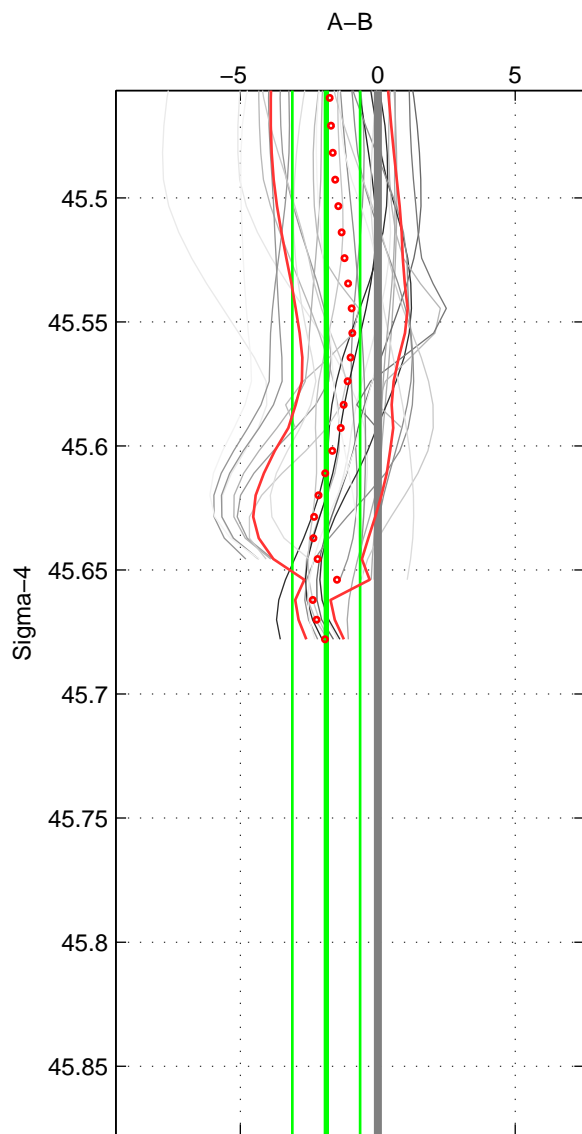

Cruise A (red). Date: Mar 1989 Cruisename: 507-32MW19890206

Cruise B (blue). Date: Jan 2005 Cruisename: 667-49UF20050118

*** "Favourite" values are means of spaces 1 2.

	Offset	O.StDev	Ratio	R.Stdev	Rating
SIGMA:	-0.002	0.001	1.000	0.000	5
THETA:	-0.002	0.001	1.000	0.000	5
DEPTH:	-0.003	0.001	1.000	0.000	3
FAV. :	-0.002	0.001	1.000	0.000	5

Profiles of A: 11
 Profiles of B: 3
 Diff profs : 29
 WMoffset (A-B): -0.0018776
 WMoffset stdev: 0.0012351
 WMratio (A/B): 0.99995
 WMratio stdev: 3.5663e-05

Quality (1-5): 5

Profiles of A: 11
 Profiles of B: 3
 Diff profs : 29
 WMoffset (A-B): -0.0024064
 WMoffset stdev: 0.00078801
 WMratio (A/B): 0.99993
 WMratio stdev: 2.2726e-05

Quality (1-5): 5

Profiles of A: 11
 Profiles of B: 3
 Diff profs : 29
 WMoffset (A-B): -0.0025536
 WMoffset stdev: 0.00055231
 WMratio (A/B): 0.99993
 WMratio stdev: 1.598e-05

Quality (1-5): 3

Please note that statistics are bad.