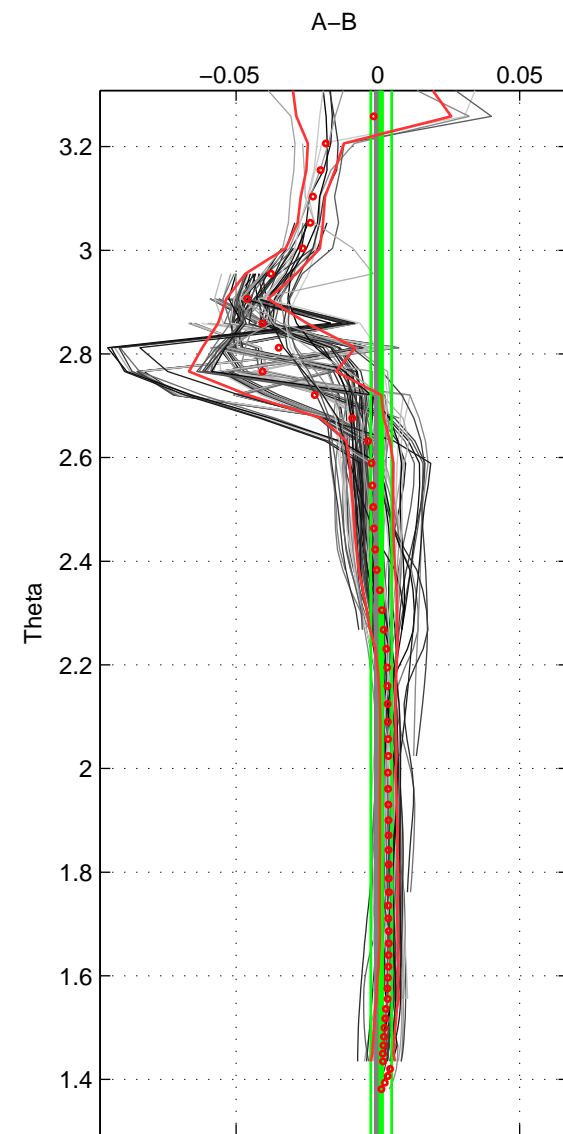

Cruise A (red). Date: Jul 1997 Cruisename: 154-06MT19970707

Cruise B (blue). Date: May 2004 Cruisename: 195-18HU20040515

*** "Favourite" values are means of spaces 1 2 3.

	Offset	O.StDev	Ratio	R.Stdev	Rating
SIGMA:	0.001	0.004	1.000	0.000	5
THETA:	0.001	0.004	1.000	0.000	5
DEPTH:	0.001	0.002	1.000	0.000	5
FAV.:	0.001	0.003	1.000	0.000	5

Profiles of A: 20
 Profiles of B: 18
 Diff profs : 100
 WMoffset (A-B): 0.00062014
 WMoffset stdev: 0.0040204
 WMratio (A/B): 1
 WMratio stdev: 0.00011523

Quality (1-5): 5

Profiles of A: 20
 Profiles of B: 18
 Diff profs : 100
 WMoffset (A-B): 0.0011926
 WMoffset stdev: 0.003657
 WMratio (A/B): 1
 WMratio stdev: 0.00010482

Quality (1-5): 5

Profiles of A: 20
 Profiles of B: 18
 Diff profs : 100
 WMoffset (A-B): 0.0010448
 WMoffset stdev: 0.0018819
 WMratio (A/B): 1
 WMratio stdev: 5.3953e-05

Quality (1-5): 5