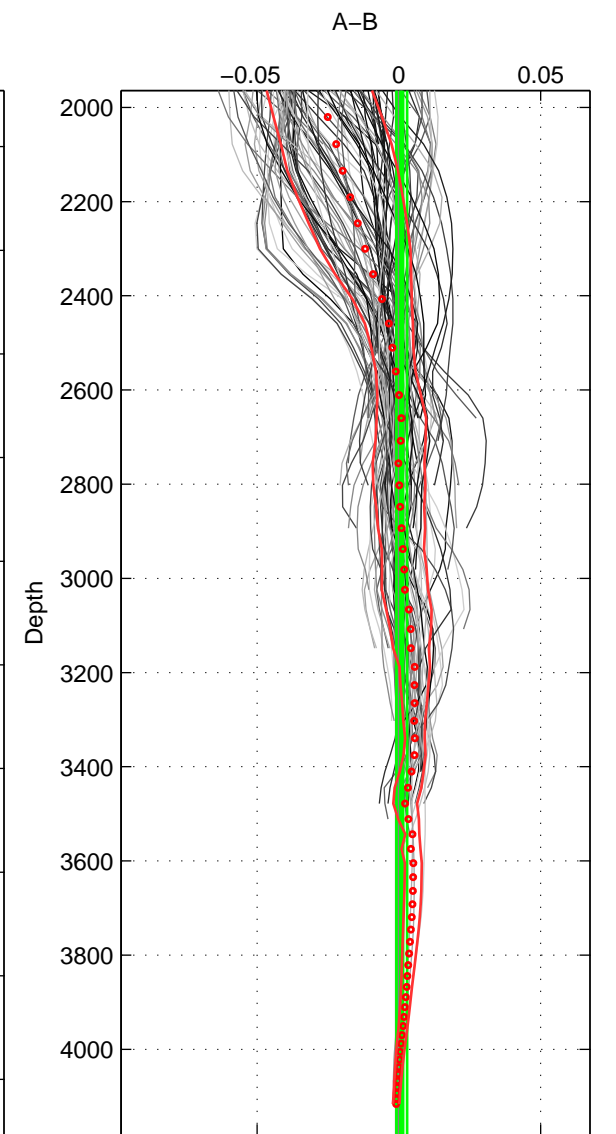

Cruise A (red). Date: Jul 1997 Cruisename: 154-06MT19970707

Cruise B (blue). Date: May 2004 Cruisename: 195-18HU20040515

*** "Favourite" values are means of spaces 1 2 3.

	Offset	O.StDev	Ratio	R.Stdev	Rating
SIGMA:	0.001	0.004	1.000	0.000	5
THETA:	0.001	0.004	1.000	0.000	5
DEPTH:	0.001	0.002	1.000	0.000	5
FAV.:	0.001	0.003	1.000	0.000	5

Profiles of A: 20
 Profiles of B: 18
 Diff profs : 100
 WMoffset (A-B): 0.00062014
 WMoffset stdev: 0.0040204
 WMratio (A/B): 1
 WMratio stdev: 0.00011523

Quality (1-5): 5

Profiles of A: 20
 Profiles of B: 18
 Diff profs : 100
 WMoffset (A-B): 0.0011926
 WMoffset stdev: 0.003657
 WMratio (A/B): 1
 WMratio stdev: 0.00010482

Quality (1-5): 5

Profiles of A: 20
 Profiles of B: 18
 Diff profs : 100
 WMoffset (A-B): 0.0010448
 WMoffset stdev: 0.0018819
 WMratio (A/B): 1
 WMratio stdev: 5.3953e-05

Quality (1-5): 5