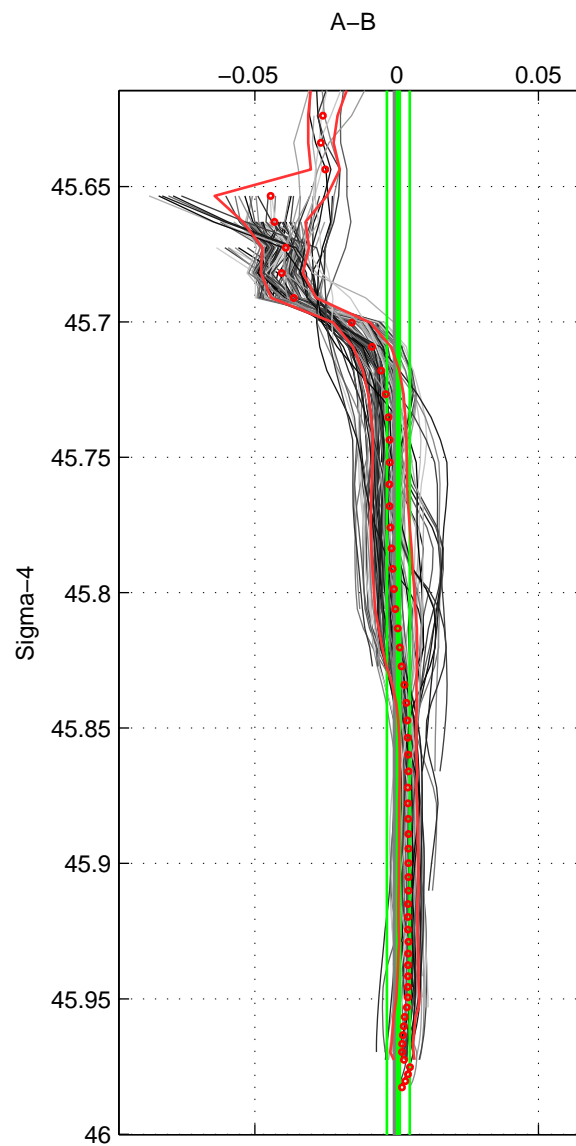

Cruise A (red). Date: Jul 1997 Cruisename: 154-06MT19970707

Cruise B (blue). Date: May 2004 Cruisename: 195-18HU20040515

*** "Favourite" values are means of spaces 1 2 3.

	Offset	O.StDev	Ratio	R.Stdev	Rating
SIGMA:	0.001	0.004	1.000	0.000	5
THETA:	0.001	0.004	1.000	0.000	5
DEPTH:	0.001	0.002	1.000	0.000	5
FAV.:	0.001	0.003	1.000	0.000	5

Profiles of A: 20
 Profiles of B: 18
 Diff profs : 100
 WMoffset (A-B): 0.00062014
 WMoffset stdev: 0.0040204
 WMratio (A/B): 1
 WMratio stdev: 0.00011523

Quality (1-5): 5

Profiles of A: 20
 Profiles of B: 18
 Diff profs : 100
 WMoffset (A-B): 0.0011926
 WMoffset stdev: 0.003657
 WMratio (A/B): 1
 WMratio stdev: 0.00010482

Quality (1-5): 5

Profiles of A: 20
 Profiles of B: 18
 Diff profs : 100
 WMoffset (A-B): 0.0010448
 WMoffset stdev: 0.0018819
 WMratio (A/B): 1
 WMratio stdev: 5.3953e-05

Quality (1-5): 5