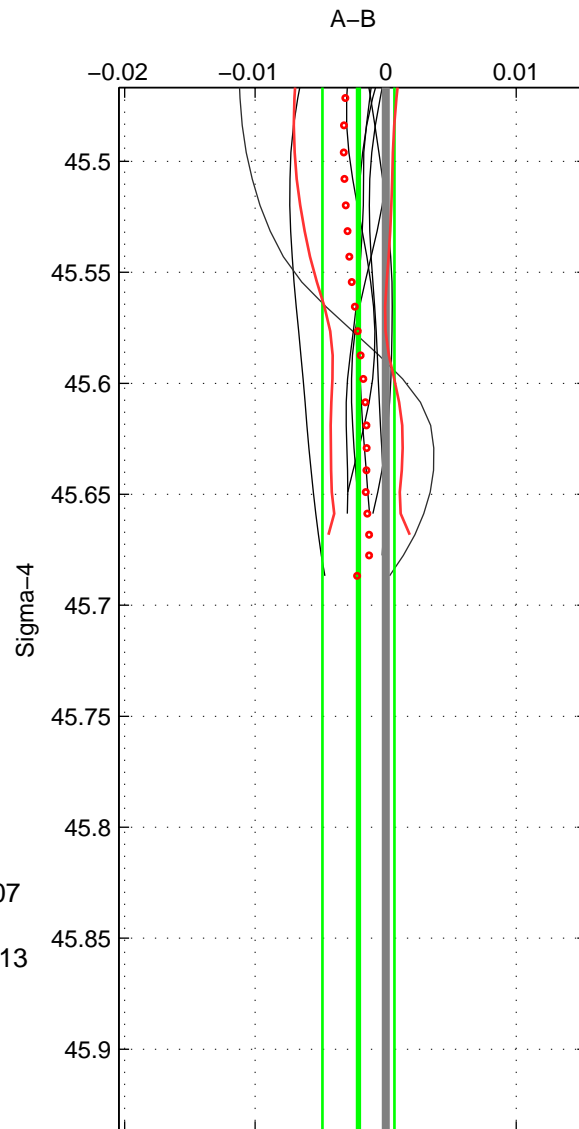

Cruise A (red). Date: Sep 1992 Cruisename: 543-49HG19920807

Cruise B (blue). Date: May 1994 Cruisename: 546-49HG19940413

\*\*\* "Favourite" values are means of spaces 1 2.

	Offset	O.StDev	Ratio	R.Stdev	Rating
SIGMA:	-0.002	0.003	1.000	0.000	4
THETA:	-0.003	0.005	1.000	0.000	4
DEPTH:	0.005	0.001	1.000	0.000	3
FAV. :	-0.003	0.004	1.000	0.000	4

Profiles of A: 8  
 Profiles of B: 8  
 Diff profs : 8  
 WMoffset (A-B): -0.0020901  
 WMoffset stdev: 0.0027615  
 WMratio (A/B): 0.99994  
 WMratio stdev: 7.9881e-05

Quality (1-5): 4

Profiles of A: 8  
 Profiles of B: 8  
 Diff profs : 8  
 WMoffset (A-B): -0.0033001  
 WMoffset stdev: 0.0047241  
 WMratio (A/B): 0.9999  
 WMratio stdev: 0.00013675

Quality (1-5): 4

Profiles of A: 8  
 Profiles of B: 8  
 Diff profs : 8  
 WMoffset (A-B): 0.0050902  
 WMoffset stdev: 0.0005744  
 WMratio (A/B): 1.0001  
 WMratio stdev: 1.6514e-05

Quality (1-5): 3

Please note that statistics are bad.