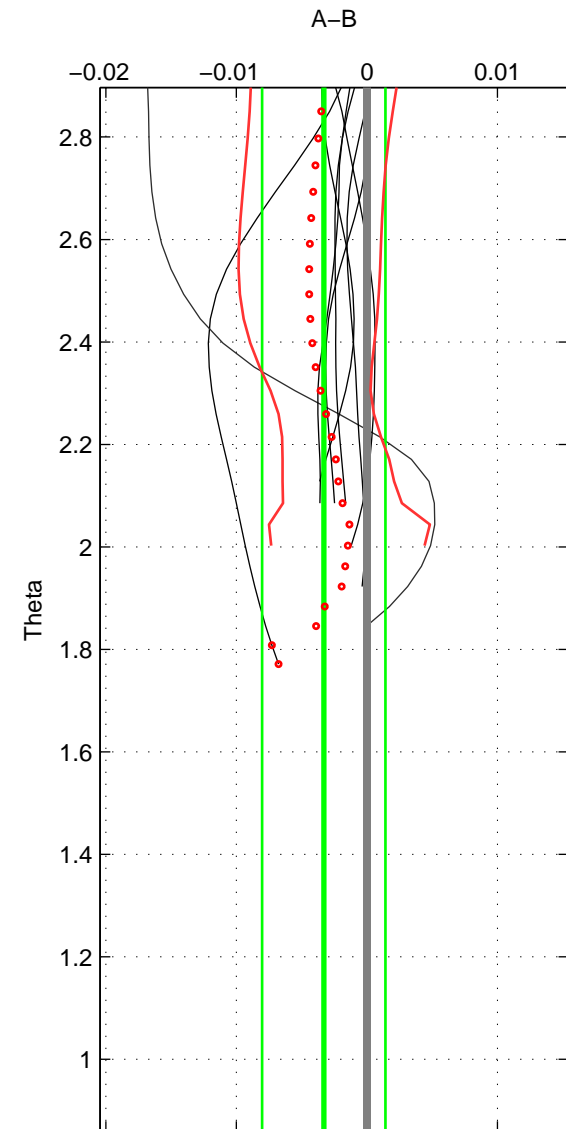

Cruise A (red). Date: Sep 1992 Cruisename: 543-49HG19920807

Cruise B (blue). Date: May 1994 Cruisename: 546-49HG19940413

\*\*\* "Favourite" values are means of spaces 1 2.

	Offset	O.StDev	Ratio	R.Stdev	Rating
SIGMA:	-0.002	0.003	1.000	0.000	4
THETA:	-0.003	0.005	1.000	0.000	4
DEPTH:	0.005	0.001	1.000	0.000	3
FAV. :	-0.003	0.004	1.000	0.000	4

Profiles of A: 8  
 Profiles of B: 8  
 Diff profs : 8  
 WMoffset (A-B): -0.0020901  
 WMoffset stdev: 0.0027615  
 WMratio (A/B): 0.99994  
 WMratio stdev: 7.9881e-05

Quality (1-5): 4

Profiles of A: 8  
 Profiles of B: 8  
 Diff profs : 8  
 WMoffset (A-B): -0.0033001  
 WMoffset stdev: 0.0047241  
 WMratio (A/B): 0.9999  
 WMratio stdev: 0.00013675

Quality (1-5): 4

Profiles of A: 8  
 Profiles of B: 8  
 Diff profs : 8  
 WMoffset (A-B): 0.0050902  
 WMoffset stdev: 0.0005744  
 WMratio (A/B): 1.0001  
 WMratio stdev: 1.6514e-05

Quality (1-5): 3

Please note that statistics are bad.