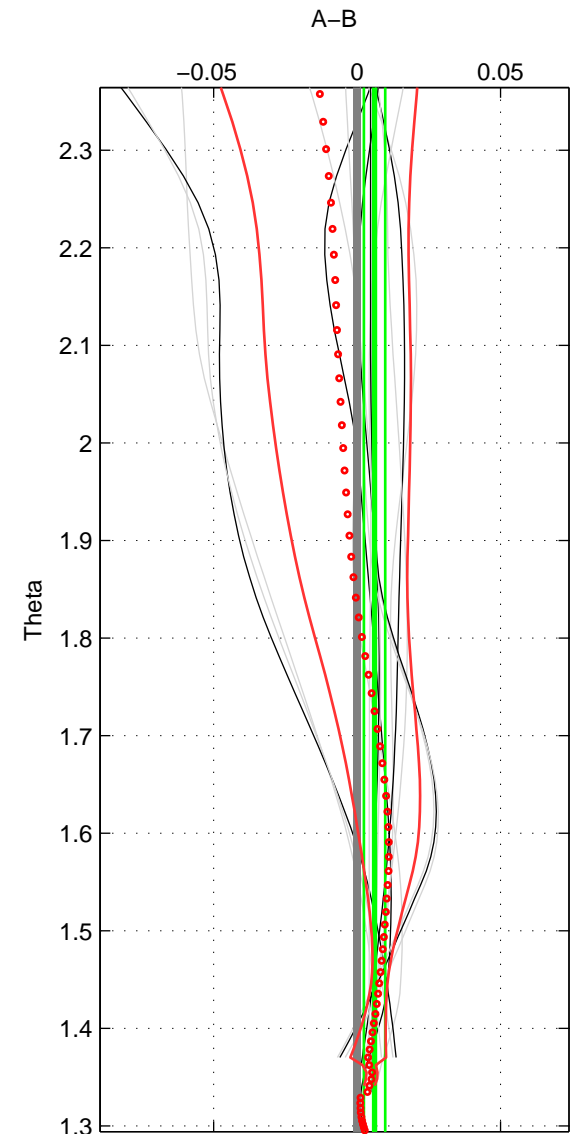

Cruise A (red). Date: Jun 2001 Cruisename: 574-49HO20010604
 Cruise B (blue). Date: Jul 2001 Cruisename: 575-49HO20010710

*** "Favourite" values are means of spaces 1 2 3.

	Offset	O.StDev	Ratio	R.Stdev	Rating
SIGMA:	0.003	0.001	1.000	0.000	4
THETA:	0.006	0.004	1.000	0.000	4
DEPTH:	0.005	0.006	1.000	0.000	4
FAV.:	0.005	0.003	1.000	0.000	4

Profiles of A: 5
 Profiles of B: 6
 Diff profs : 14
 WMoffset (A-B): 0.0031867
 WMoffset stdev: 0.00099079
 WMratio (A/B): 1.0001
 WMratio stdev: 2.866e-05

Quality (1-5): 4

Profiles of A: 5
 Profiles of B: 6
 Diff profs : 14
 WMoffset (A-B): 0.0060928
 WMoffset stdev: 0.0037392
 WMratio (A/B): 1.0002
 WMratio stdev: 0.00010786

Quality (1-5): 4

Profiles of A: 5
 Profiles of B: 6
 Diff profs : 14
 WMoffset (A-B): 0.0045178
 WMoffset stdev: 0.0056945
 WMratio (A/B): 1.0001
 WMratio stdev: 0.00016439

Quality (1-5): 4