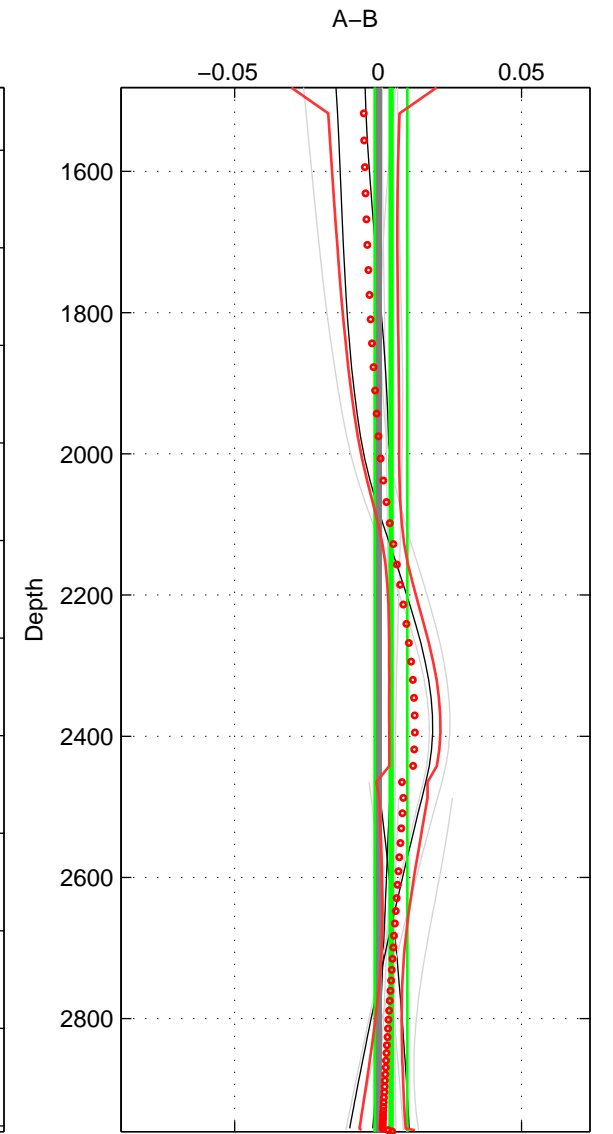

Cruise A (red). Date: Jun 2001 Cruisename: 574-49HO20010604
 Cruise B (blue). Date: Jul 2001 Cruisename: 575-49HO20010710

*** "Favourite" values are means of spaces 1 2 3.

	Offset	O.StDev	Ratio	R.Stdev	Rating
SIGMA:	0.003	0.001	1.000	0.000	4
THETA:	0.006	0.004	1.000	0.000	4
DEPTH:	0.005	0.006	1.000	0.000	4
FAV.:	0.005	0.003	1.000	0.000	4

Profiles of A: 5
 Profiles of B: 6
 Diff profs : 14
 WMoffset (A-B): 0.0031867
 WMoffset stdev: 0.00099079
 WMratio (A/B): 1.0001
 WMratio stdev: 2.866e-05

Quality (1-5): 4

Profiles of A: 5
 Profiles of B: 6
 Diff profs : 14
 WMoffset (A-B): 0.0060928
 WMoffset stdev: 0.0037392
 WMratio (A/B): 1.0002
 WMratio stdev: 0.00010786

Quality (1-5): 4

Profiles of A: 5
 Profiles of B: 6
 Diff profs : 14
 WMoffset (A-B): 0.0045178
 WMoffset stdev: 0.0056945
 WMratio (A/B): 1.0001
 WMratio stdev: 0.00016439

Quality (1-5): 4