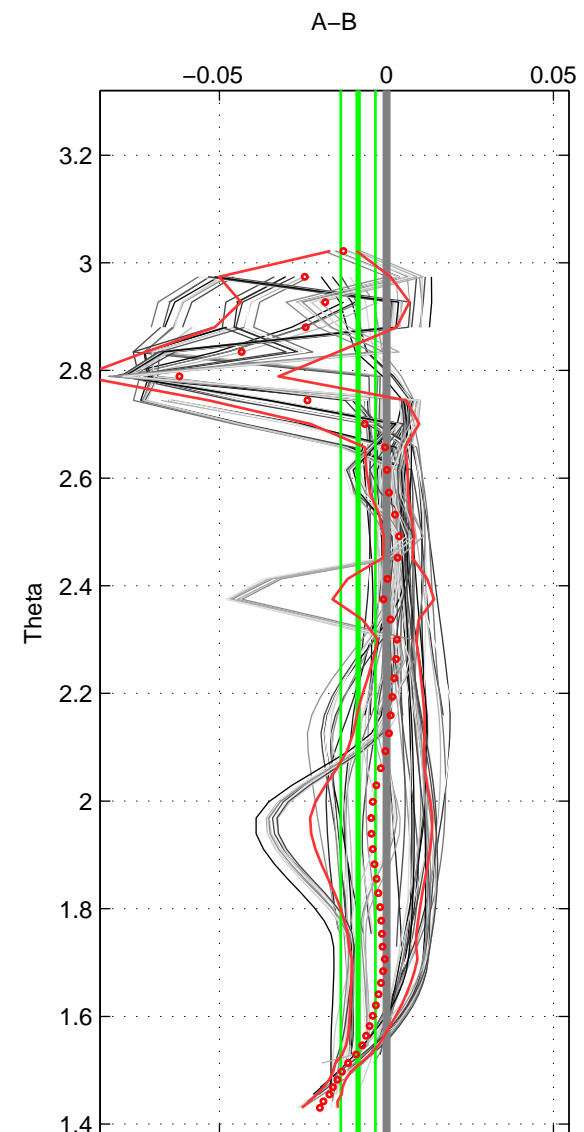

Cruise A (red). Date: Jun 1992 Cruisename: 179-18HU19920527

Cruise B (blue). Date: Sep 2008 Cruisename: 317-74DI20080820

\*\*\* "Favourite" values are means of spaces 1 2 3.

	Offset	O.StDev	Ratio	R.Stdev	Rating
SIGMA:	-0.011	0.004	1.000	0.000	5
THETA:	-0.008	0.005	1.000	0.000	5
DEPTH:	-0.005	0.008	1.000	0.000	5
FAV.:	-0.008	0.006	1.000	0.000	5

Profiles of A: 16  
 Profiles of B: 15  
 Diff profs : 76  
 WMoffset (A-B): -0.010746  
 WMoffset stdev: 0.0041436  
 WMratio (A/B): 0.99969  
 WMratio stdev: 0.0001187

Quality (1-5): 5

Profiles of A: 15  
 Profiles of B: 15  
 Diff profs : 74  
 WMoffset (A-B): -0.0084914  
 WMoffset stdev: 0.0051681  
 WMratio (A/B): 0.99976  
 WMratio stdev: 0.00014805

Quality (1-5): 5

Profiles of A: 16  
 Profiles of B: 15  
 Diff profs : 76  
 WMoffset (A-B): -0.0047211  
 WMoffset stdev: 0.0077855  
 WMratio (A/B): 0.99986  
 WMratio stdev: 0.00022303

Quality (1-5): 5