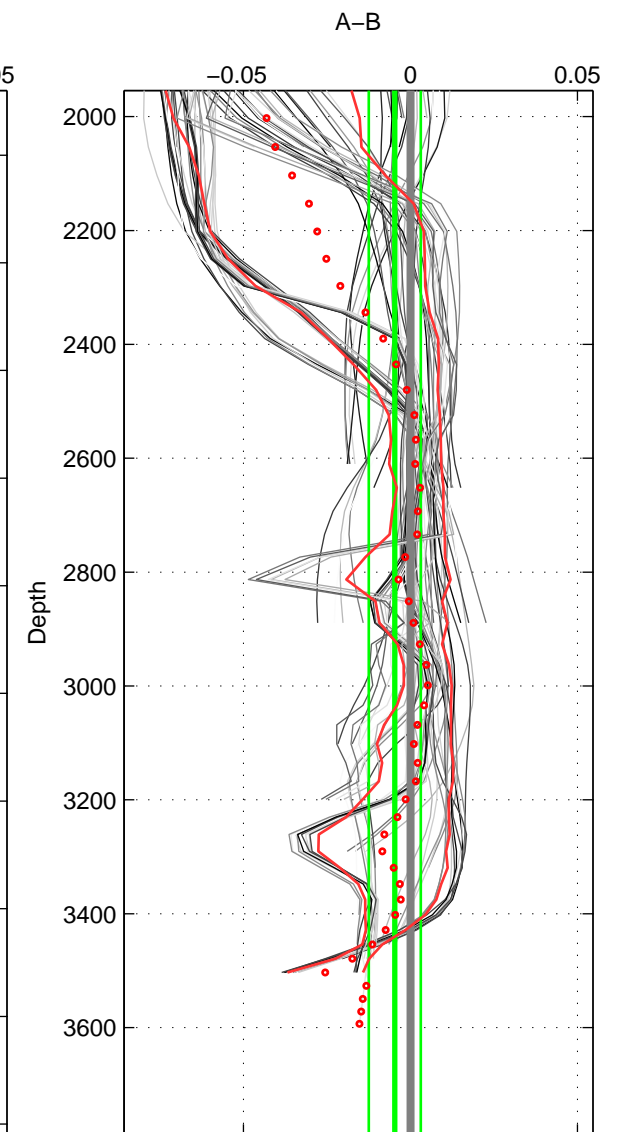

Cruise A (red). Date: Jun 1992 Cruisename: 179-18HU19920527

Cruise B (blue). Date: Sep 2008 Cruisename: 317-74DI20080820

\*\*\* "Favourite" values are means of spaces 1 2 3.

	Offset	O.StDev	Ratio	R.Stdev	Rating
SIGMA:	-0.011	0.004	1.000	0.000	5
THETA:	-0.008	0.005	1.000	0.000	5
DEPTH:	-0.005	0.008	1.000	0.000	5
FAV.:	-0.008	0.006	1.000	0.000	5

Profiles of A: 16  
 Profiles of B: 15  
 Diff profs : 76  
 WMoffset (A-B): -0.010746  
 WMoffset stdev: 0.0041436  
 WMratio (A/B): 0.99969  
 WMratio stdev: 0.0001187

Quality (1-5): 5

Profiles of A: 15  
 Profiles of B: 15  
 Diff profs : 74  
 WMoffset (A-B): -0.0084914  
 WMoffset stdev: 0.0051681  
 WMratio (A/B): 0.99976  
 WMratio stdev: 0.00014805

Quality (1-5): 5

Profiles of A: 16  
 Profiles of B: 15  
 Diff profs : 76  
 WMoffset (A-B): -0.0047211  
 WMoffset stdev: 0.0077855  
 WMratio (A/B): 0.99986  
 WMratio stdev: 0.00022303

Quality (1-5): 5