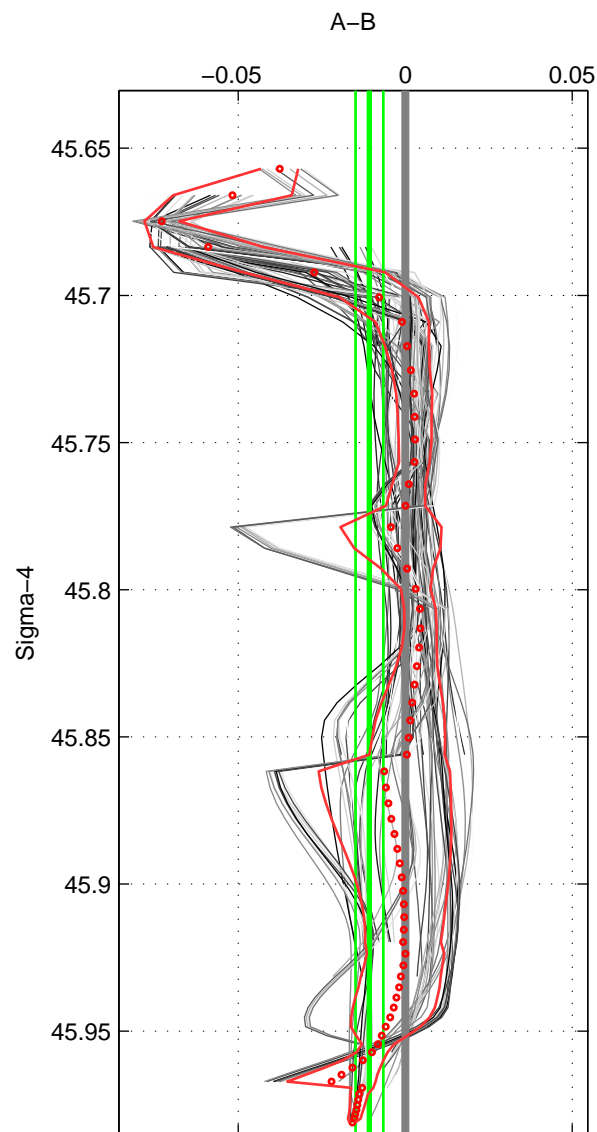

Cruise A (red). Date: Jun 1992 Cruisename: 179-18HU19920527

Cruise B (blue). Date: Sep 2008 Cruisename: 317-74DI20080820

\*\*\* "Favourite" values are means of spaces 1 2 3.

	Offset	O.StDev	Ratio	R.Stdev	Rating
SIGMA:	-0.011	0.004	1.000	0.000	5
THETA:	-0.008	0.005	1.000	0.000	5
DEPTH:	-0.005	0.008	1.000	0.000	5
FAV.:	-0.008	0.006	1.000	0.000	5

Profiles of A: 16  
 Profiles of B: 15  
 Diff profs : 76  
 WMoffset (A-B): -0.010746  
 WMoffset stdev: 0.0041436  
 WMratio (A/B): 0.99969  
 WMratio stdev: 0.0001187

Quality (1-5): 5

Profiles of A: 15  
 Profiles of B: 15  
 Diff profs : 74  
 WMoffset (A-B): -0.0084914  
 WMoffset stdev: 0.0051681  
 WMratio (A/B): 0.99976  
 WMratio stdev: 0.00014805

Quality (1-5): 5

Profiles of A: 16  
 Profiles of B: 15  
 Diff profs : 76  
 WMoffset (A-B): -0.0047211  
 WMoffset stdev: 0.0077855  
 WMratio (A/B): 0.99986  
 WMratio stdev: 0.00022303

Quality (1-5): 5