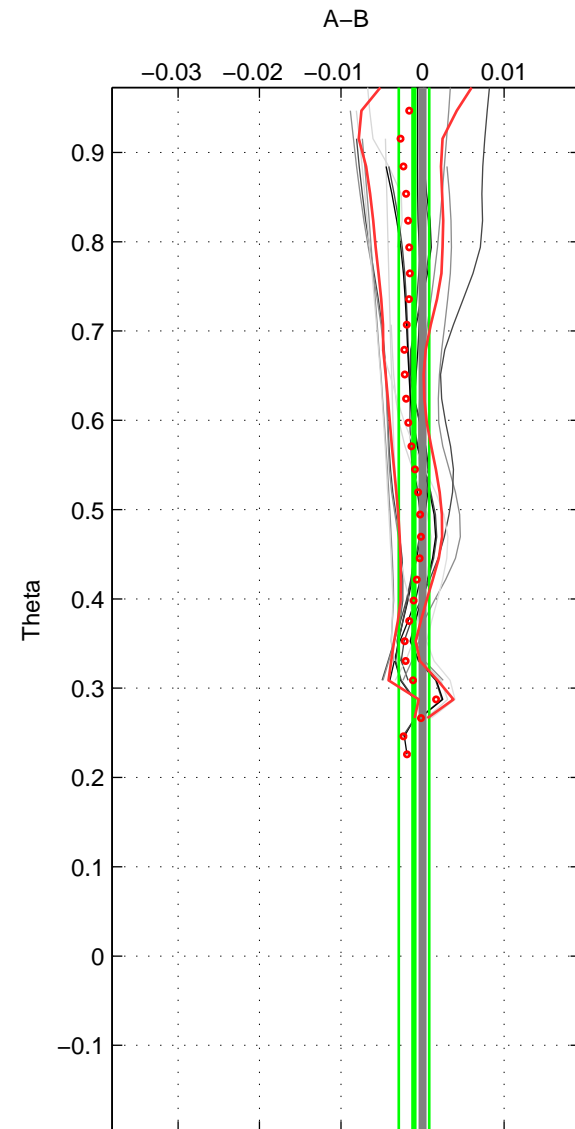

Cruise A (red). Date: Feb 2005 Cruisename: 126-06AQ20050122

Cruise B (blue). Date: Mar 2010 Cruisename: 256-33RO20100308

*** "Favourite" values are means of spaces 1 2.

	Offset	O.StDev	Ratio	R.Stdev	Rating
SIGMA:	-0.001	0.002	1.000	0.000	4
THETA:	-0.001	0.002	1.000	0.000	4
DEPTH:	-0.006	0.005	1.000	0.000	3
FAV. :	-0.001	0.002	1.000	0.000	4

Profiles of A: 5
 Profiles of B: 6
 Diff profs : 17
 WMoffset (A-B): -0.0014076
 WMoffset stdev: 0.0021042
 WMratio (A/B): 0.99996
 WMratio stdev: 6.0663e-05

Quality (1-5): 4

Profiles of A: 5
 Profiles of B: 6
 Diff profs : 17
 WMoffset (A-B): -0.0010571
 WMoffset stdev: 0.0018584
 WMratio (A/B): 0.99997
 WMratio stdev: 5.3575e-05

Quality (1-5): 4

Profiles of A: 5
 Profiles of B: 6
 Diff profs : 17
 WMoffset (A-B): -0.0064411
 WMoffset stdev: 0.0051072
 WMratio (A/B): 0.99981
 WMratio stdev: 0.00014721

Quality (1-5): 3