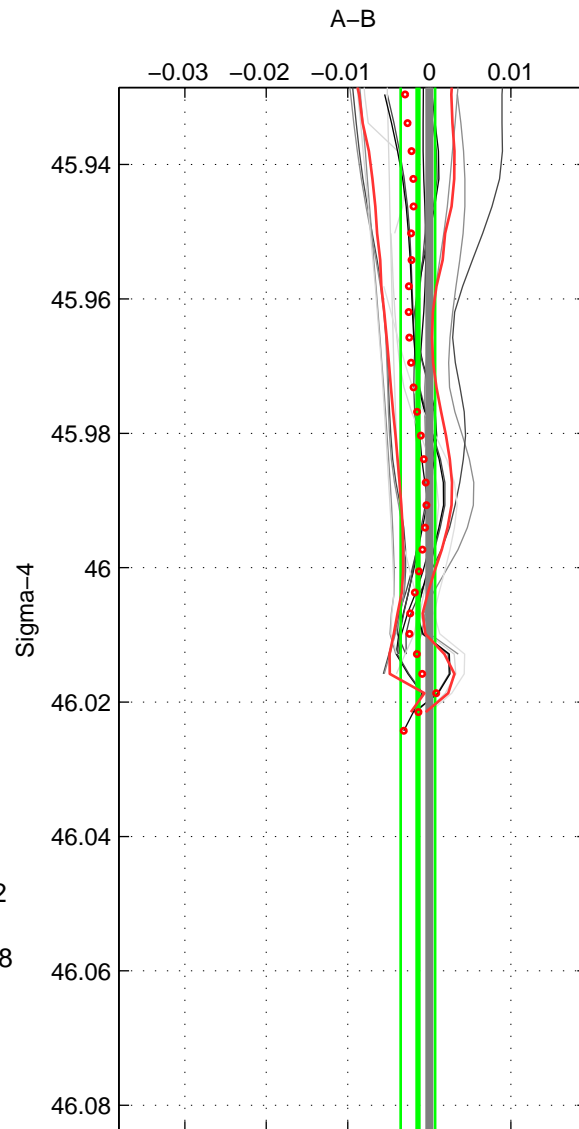

Cruise A (red). Date: Feb 2005 Cruisename: 126-06AQ20050122

Cruise B (blue). Date: Mar 2010 Cruisename: 256-33RO20100308

*** "Favourite" values are means of spaces 1 2.

	Offset	O.StDev	Ratio	R.Stdev	Rating
SIGMA:	-0.001	0.002	1.000	0.000	4
THETA:	-0.001	0.002	1.000	0.000	4
DEPTH:	-0.006	0.005	1.000	0.000	3
FAV. :	-0.001	0.002	1.000	0.000	4

Profiles of A: 5
 Profiles of B: 6
 Diff profs : 17
 WMoffset (A-B): -0.0014076
 WMoffset stdev: 0.0021042
 WMratio (A/B): 0.99996
 WMratio stdev: 6.0663e-05

Quality (1-5): 4

Profiles of A: 5
 Profiles of B: 6
 Diff profs : 17
 WMoffset (A-B): -0.0010571
 WMoffset stdev: 0.0018584
 WMratio (A/B): 0.99997
 WMratio stdev: 5.3575e-05

Quality (1-5): 4

Profiles of A: 5
 Profiles of B: 6
 Diff profs : 17
 WMoffset (A-B): -0.0064411
 WMoffset stdev: 0.0051072
 WMratio (A/B): 0.99981
 WMratio stdev: 0.00014721

Quality (1-5): 3