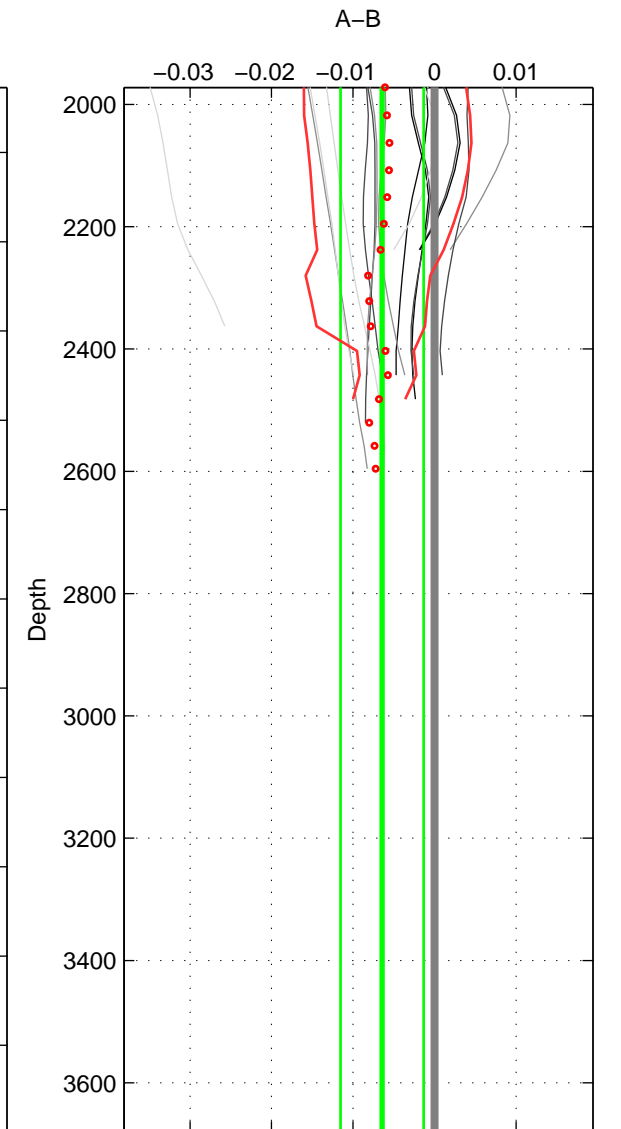

Cruise A (red). Date: Feb 2005 Cruisename: 126-06AQ20050122

Cruise B (blue). Date: Mar 2010 Cruisename: 256-33RO20100308

*** "Favourite" values are means of spaces 1 2.

	Offset	O.StDev	Ratio	R.Stdev	Rating
SIGMA:	-0.001	0.002	1.000	0.000	4
THETA:	-0.001	0.002	1.000	0.000	4
DEPTH:	-0.006	0.005	1.000	0.000	3
FAV. :	-0.001	0.002	1.000	0.000	4

Profiles of A: 5
 Profiles of B: 6
 Diff profs : 17
 WMoffset (A-B): -0.0014076
 WMoffset stdev: 0.0021042
 WMratio (A/B): 0.99996
 WMratio stdev: 6.0663e-05

Quality (1-5): 4

Profiles of A: 5
 Profiles of B: 6
 Diff profs : 17
 WMoffset (A-B): -0.0010571
 WMoffset stdev: 0.0018584
 WMratio (A/B): 0.99997
 WMratio stdev: 5.3575e-05

Quality (1-5): 4

Profiles of A: 5
 Profiles of B: 6
 Diff profs : 17
 WMoffset (A-B): -0.0064411
 WMoffset stdev: 0.0051072
 WMratio (A/B): 0.99981
 WMratio stdev: 0.00014721

Quality (1-5): 3