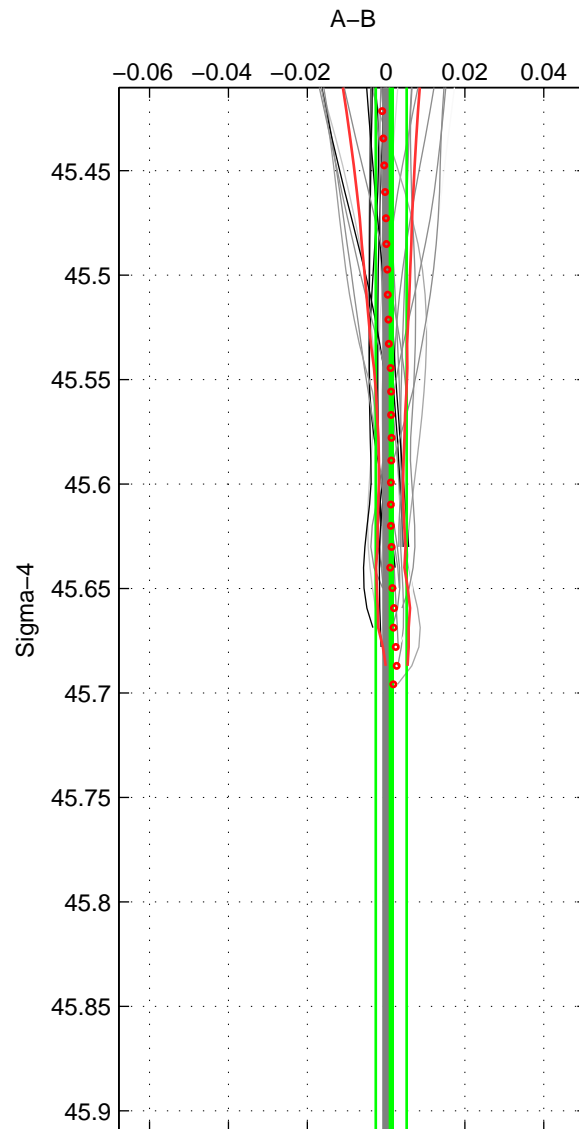

Cruise A (red). Date: Jul 2005 Cruisename: 669-49UF20050615
 Cruise B (blue). Date: Nov 2001 Cruisename: 695-49UP20011010

*** "Favourite" values are means of spaces 1 2.

	Offset	O.StDev	Ratio	R.Stdev	Rating
SIGMA:	0.001	0.004	1.000	0.000	5
THETA:	0.002	0.006	1.000	0.000	5
DEPTH:	-0.006	0.002	1.000	0.000	3
FAV. :	0.001	0.005	1.000	0.000	5

Profiles of A: 28
 Profiles of B: 14
 Diff profs : 28
 WMoffset (A-B): 0.0013048
 WMoffset stdev: 0.0039137
 WMratio (A/B): 1
 WMratio stdev: 0.00011317

Quality (1-5): 5

Profiles of A: 28
 Profiles of B: 14
 Diff profs : 28
 WMoffset (A-B): 0.0016339
 WMoffset stdev: 0.0058472
 WMratio (A/B): 1
 WMratio stdev: 0.00016907

Quality (1-5): 5

Profiles of A: 28
 Profiles of B: 14
 Diff profs : 28
 WMoffset (A-B): -0.0058079
 WMoffset stdev: 0.0019246
 WMratio (A/B): 0.99983
 WMratio stdev: 5.583e-05

Quality (1-5): 3

Please note that statistics are bad.