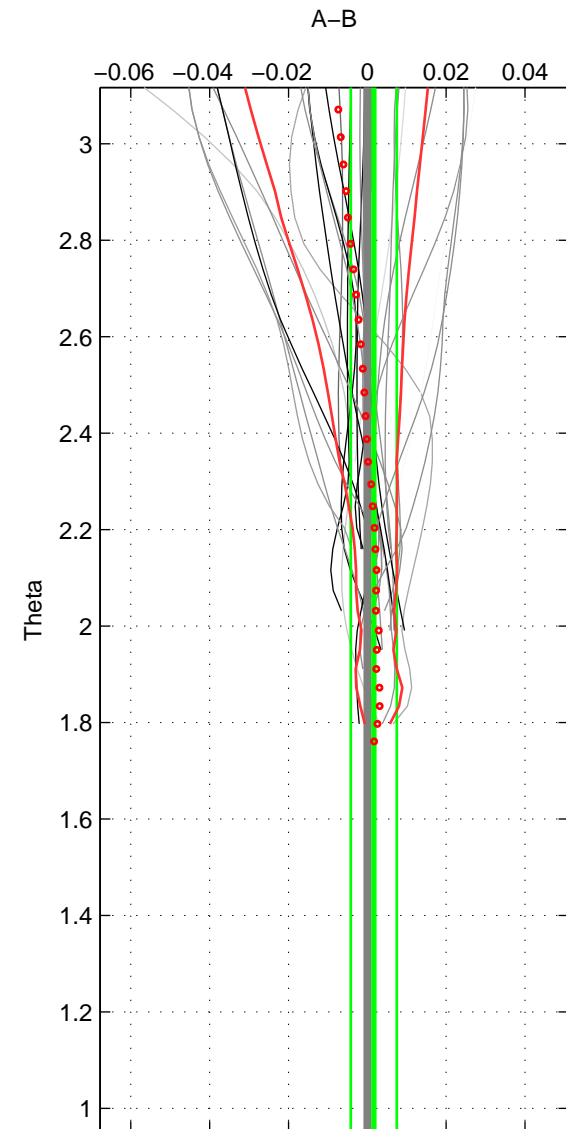

Cruise A (red). Date: Jul 2005 Cruisename: 669-49UF20050615
 Cruise B (blue). Date: Nov 2001 Cruisename: 695-49UP20011010

*** "Favourite" values are means of spaces 1 2.

	Offset	O.StDev	Ratio	R.Stdev	Rating
SIGMA:	0.001	0.004	1.000	0.000	5
THETA:	0.002	0.006	1.000	0.000	5
DEPTH:	-0.006	0.002	1.000	0.000	3
FAV. :	0.001	0.005	1.000	0.000	5

Profiles of A: 28
 Profiles of B: 14
 Diff profs : 28
 WMoffset (A-B): 0.0013048
 WMoffset stdev: 0.0039137
 WMratio (A/B): 1
 WMratio stdev: 0.00011317

Quality (1-5): 5

Profiles of A: 28
 Profiles of B: 14
 Diff profs : 28
 WMoffset (A-B): 0.0016339
 WMoffset stdev: 0.0058472
 WMratio (A/B): 1
 WMratio stdev: 0.00016907

Quality (1-5): 5

Profiles of A: 28
 Profiles of B: 14
 Diff profs : 28
 WMoffset (A-B): -0.0058079
 WMoffset stdev: 0.0019246
 WMratio (A/B): 0.99983
 WMratio stdev: 5.583e-05

Quality (1-5): 3

Please note that statistics are bad.