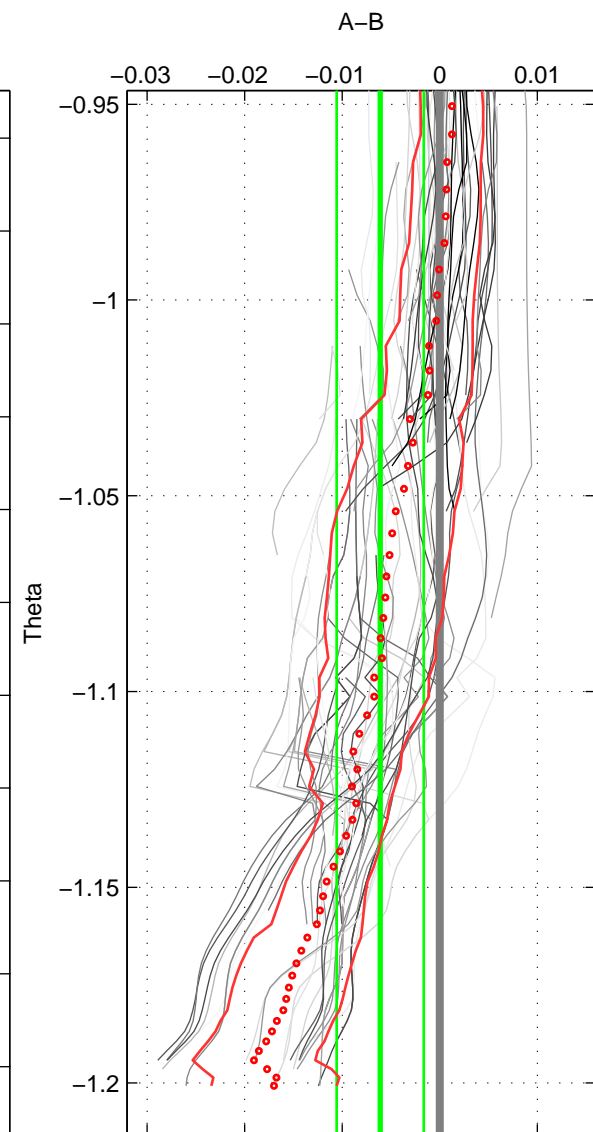

Cruise A (red). Date: Nov 1991 Cruisename: 84-58JH19911105

Cruise B (blue). Date: Aug 1993 Cruisename: 87-58JH19930730

\*\*\* "Favourite" values are means of spaces 1 2 3.

	Offset	O.StDev	Ratio	R.Stdev	Rating
SIGMA:	-0.006	0.003	1.000	0.000	4
THETA:	-0.006	0.004	1.000	0.000	4
DEPTH:	-0.009	0.004	1.000	0.000	4
FAV. :	-0.007	0.004	1.000	0.000	4

Profiles of A: 17  
 Profiles of B: 14  
 Diff profs : 80  
 WMoffset (A-B): -0.0063783  
 WMoffset stdev: 0.0027087  
 WMratio (A/B): 0.99982  
 WMratio stdev: 7.759e-05

Quality (1-5): 4

Profiles of A: 17  
 Profiles of B: 14  
 Diff profs : 79  
 WMoffset (A-B): -0.0061075  
 WMoffset stdev: 0.0044701  
 WMratio (A/B): 0.99982  
 WMratio stdev: 0.00012804

Quality (1-5): 4

Profiles of A: 17  
 Profiles of B: 14  
 Diff profs : 80  
 WMoffset (A-B): -0.0085641  
 WMoffset stdev: 0.00405  
 WMratio (A/B): 0.99975  
 WMratio stdev: 0.000116

Quality (1-5): 4