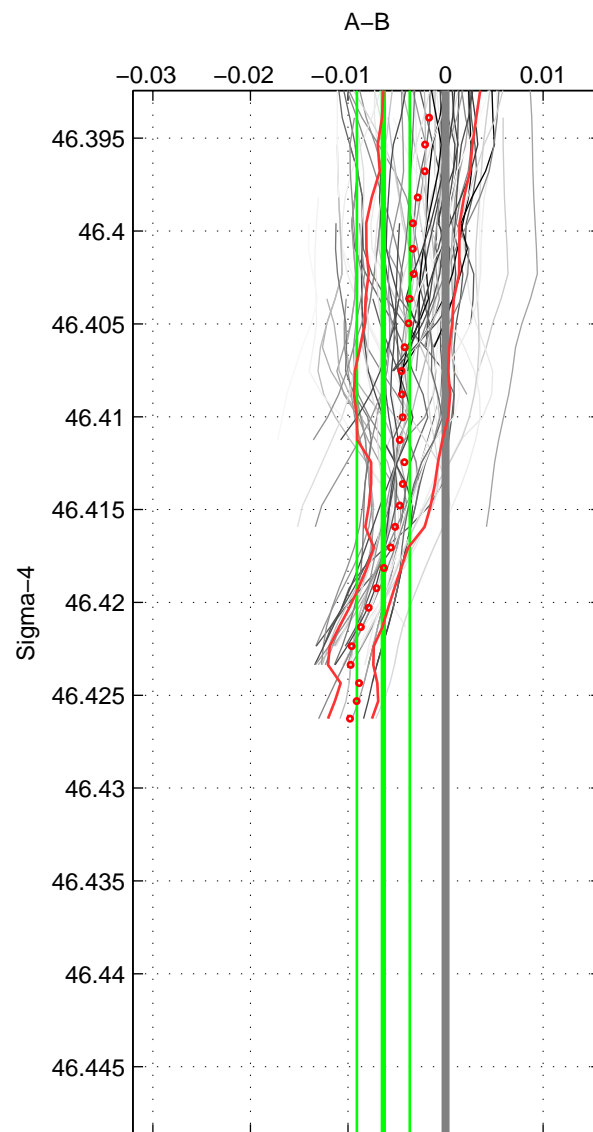

Cruise A (red). Date: Nov 1991 Cruisename: 84-58JH19911105

Cruise B (blue). Date: Aug 1993 Cruisename: 87-58JH19930730

\*\*\* "Favourite" values are means of spaces 1 2 3.

	Offset	O.StDev	Ratio	R.Stdev	Rating
SIGMA:	-0.006	0.003	1.000	0.000	4
THETA:	-0.006	0.004	1.000	0.000	4
DEPTH:	-0.009	0.004	1.000	0.000	4
FAV. :	-0.007	0.004	1.000	0.000	4

Profiles of A: 17  
 Profiles of B: 14  
 Diff profs : 80  
 WMoffset (A-B): -0.0063783  
 WMoffset stdev: 0.0027087  
 WMratio (A/B): 0.99982  
 WMratio stdev: 7.759e-05

Quality (1-5): 4

Profiles of A: 17  
 Profiles of B: 14  
 Diff profs : 79  
 WMoffset (A-B): -0.0061075  
 WMoffset stdev: 0.0044701  
 WMratio (A/B): 0.99982  
 WMratio stdev: 0.00012804

Quality (1-5): 4

Profiles of A: 17  
 Profiles of B: 14  
 Diff profs : 80  
 WMoffset (A-B): -0.0085641  
 WMoffset stdev: 0.00405  
 WMratio (A/B): 0.99975  
 WMratio stdev: 0.000116

Quality (1-5): 4