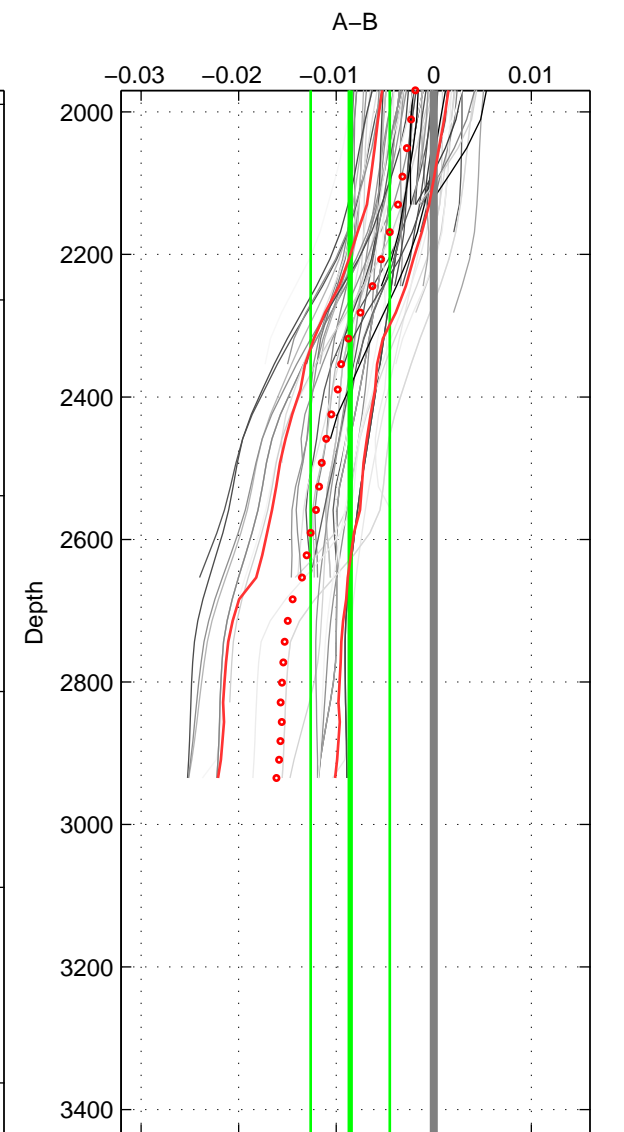

Cruise A (red). Date: Nov 1991 Cruisename: 84-58JH19911105

Cruise B (blue). Date: Aug 1993 Cruisename: 87-58JH19930730

\*\*\* "Favourite" values are means of spaces 1 2 3.

	Offset	O.StDev	Ratio	R.Stdev	Rating
SIGMA:	-0.006	0.003	1.000	0.000	4
THETA:	-0.006	0.004	1.000	0.000	4
DEPTH:	-0.009	0.004	1.000	0.000	4
FAV. :	-0.007	0.004	1.000	0.000	4

Profiles of A: 17  
 Profiles of B: 14  
 Diff profs : 80  
 WMoffset (A-B): -0.0063783  
 WMoffset stdev: 0.0027087  
 WMratio (A/B): 0.99982  
 WMratio stdev: 7.759e-05

Quality (1-5): 4

Profiles of A: 17  
 Profiles of B: 14  
 Diff profs : 79  
 WMoffset (A-B): -0.0061075  
 WMoffset stdev: 0.0044701  
 WMratio (A/B): 0.99982  
 WMratio stdev: 0.00012804

Quality (1-5): 4

Profiles of A: 17  
 Profiles of B: 14  
 Diff profs : 80  
 WMoffset (A-B): -0.0085641  
 WMoffset stdev: 0.00405  
 WMratio (A/B): 0.99975  
 WMratio stdev: 0.000116

Quality (1-5): 4