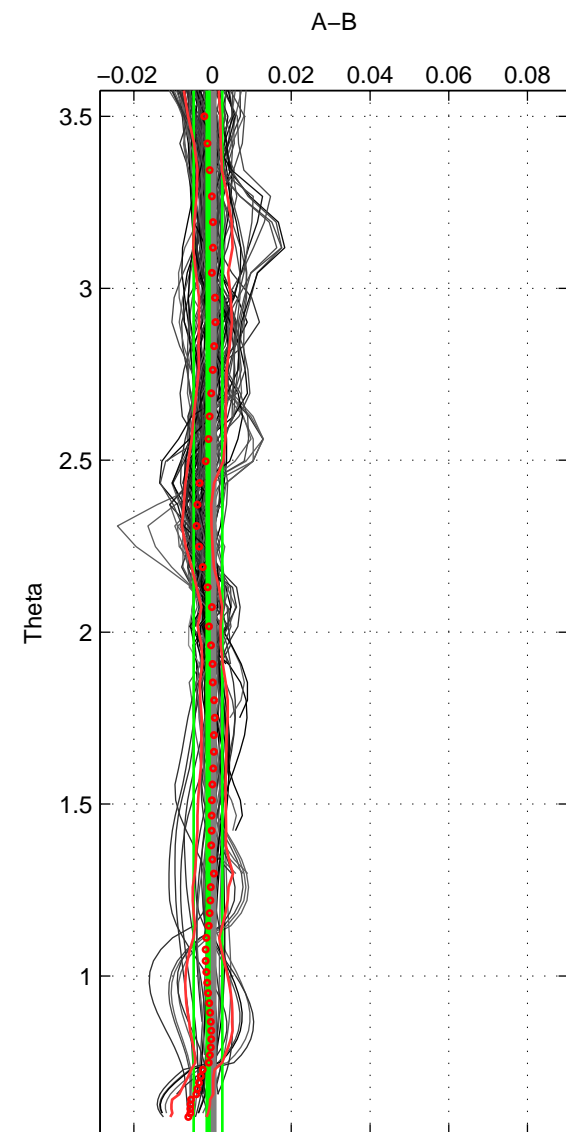

Cruise A (red). Date: May 1996 Cruisename: 249-33LK19960415

Cruise B (blue). Date: Jan 1993 Cruisename: 259-35A319930102

\*\*\* "Favourite" values are means of spaces 1 2 3.

	Offset	O.StDev	Ratio	R.Stdev	Rating
SIGMA:	-0.002	0.005	1.000	0.000	5
THETA:	-0.001	0.004	1.000	0.000	5
DEPTH:	0.001	0.004	1.000	0.000	5
FAV.:	-0.001	0.004	1.000	0.000	5

Profiles of A: 26  
 Profiles of B: 26  
 Diff profs : 97  
 WMoffset (A-B): -0.0020865  
 WMoffset stdev: 0.004981  
 WMratio (A/B): 0.99994  
 WMratio stdev: 0.00014273

Quality (1-5): 5

Profiles of A: 26  
 Profiles of B: 25  
 Diff profs : 93  
 WMoffset (A-B): -0.0011605  
 WMoffset stdev: 0.0036649  
 WMratio (A/B): 0.99997  
 WMratio stdev: 0.00010511

Quality (1-5): 5

Profiles of A: 26  
 Profiles of B: 25  
 Diff profs : 93  
 WMoffset (A-B): 0.0009714  
 WMoffset stdev: 0.003803  
 WMratio (A/B): 1  
 WMratio stdev: 0.00010928

Quality (1-5): 5