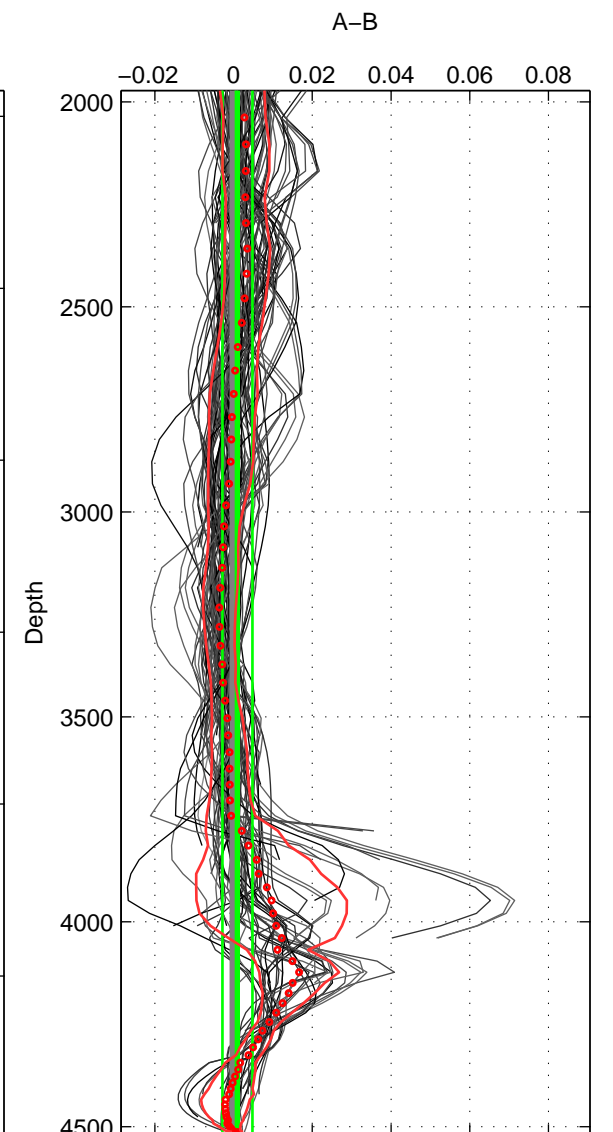

Cruise A (red). Date: May 1996 Cruisename: 249-33LK19960415

Cruise B (blue). Date: Jan 1993 Cruisename: 259-35A319930102

\*\*\* "Favourite" values are means of spaces 1 2 3.

	Offset	O.StDev	Ratio	R.Stdev	Rating
SIGMA:	-0.002	0.005	1.000	0.000	5
THETA:	-0.001	0.004	1.000	0.000	5
DEPTH:	0.001	0.004	1.000	0.000	5
FAV.:	-0.001	0.004	1.000	0.000	5

Profiles of A: 26  
 Profiles of B: 26  
 Diff profs : 97  
 WMoffset (A-B): -0.0020865  
 WMoffset stdev: 0.004981  
 WMratio (A/B): 0.99994  
 WMratio stdev: 0.00014273

Quality (1-5): 5

Profiles of A: 26  
 Profiles of B: 25  
 Diff profs : 93  
 WMoffset (A-B): -0.0011605  
 WMoffset stdev: 0.0036649  
 WMratio (A/B): 0.99997  
 WMratio stdev: 0.00010511

Quality (1-5): 5

Profiles of A: 26  
 Profiles of B: 25  
 Diff profs : 93  
 WMoffset (A-B): 0.0009714  
 WMoffset stdev: 0.003803  
 WMratio (A/B): 1  
 WMratio stdev: 0.00010928

Quality (1-5): 5