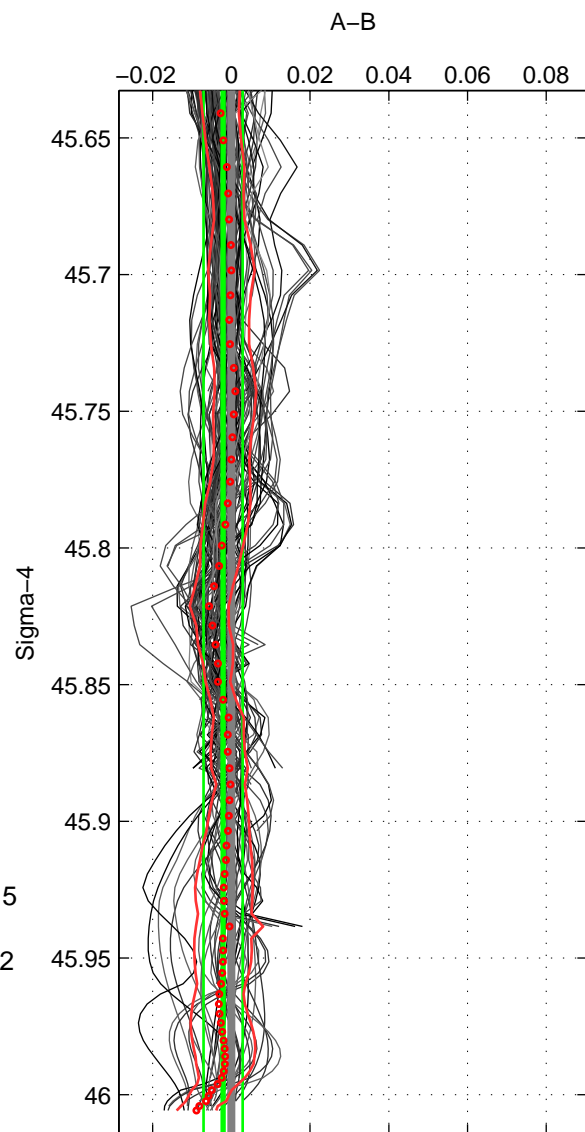

Cruise A (red). Date: May 1996 Cruisename: 249-33LK19960415

Cruise B (blue). Date: Jan 1993 Cruisename: 259-35A319930102

\*\*\* "Favourite" values are means of spaces 1 2 3.

	Offset	O.StDev	Ratio	R.Stdev	Rating
SIGMA:	-0.002	0.005	1.000	0.000	5
THETA:	-0.001	0.004	1.000	0.000	5
DEPTH:	0.001	0.004	1.000	0.000	5
FAV.:	-0.001	0.004	1.000	0.000	5

Profiles of A: 26  
 Profiles of B: 26  
 Diff profs : 97  
 WMoffset (A-B): -0.0020865  
 WMoffset stdev: 0.004981  
 WMratio (A/B): 0.99994  
 WMratio stdev: 0.00014273

Quality (1-5): 5

Profiles of A: 26  
 Profiles of B: 25  
 Diff profs : 93  
 WMoffset (A-B): -0.0011605  
 WMoffset stdev: 0.0036649  
 WMratio (A/B): 0.99997  
 WMratio stdev: 0.00010511

Quality (1-5): 5

Profiles of A: 26  
 Profiles of B: 25  
 Diff profs : 93  
 WMoffset (A-B): 0.0009714  
 WMoffset stdev: 0.003803  
 WMratio (A/B): 1  
 WMratio stdev: 0.00010928

Quality (1-5): 5