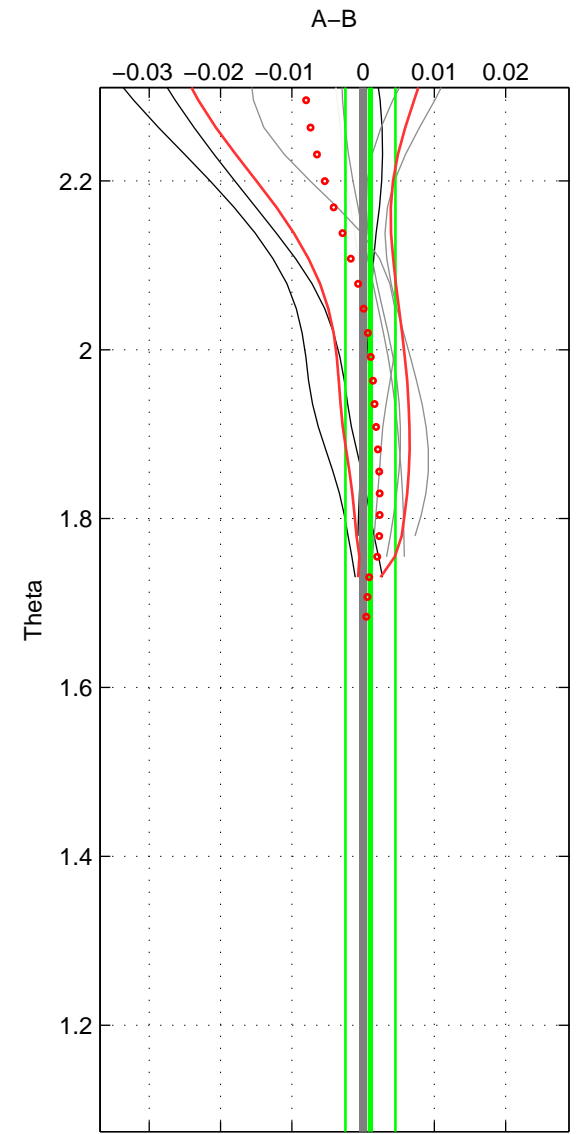

Cruise A (red). Date: Jun 2001 Cruisename: 591-49NZ20010604
 Cruise B (blue). Date: Jun 2004 Cruisename: 703-49UP20040608

*** "Favourite" values are means of spaces 1 2.

	Offset	O.StDev	Ratio	R.Stdev	Rating
SIGMA:	0.001	0.003	1.000	0.000	4
THETA:	0.001	0.004	1.000	0.000	4
DEPTH:	-0.001	0.002	1.000	0.000	3
FAV.:	0.001	0.003	1.000	0.000	4

Profiles of A: 9
 Profiles of B: 4
 Diff profs : 8
 WMoffset (A-B): 0.0006064
 WMoffset stdev: 0.0025209
 WMratio (A/B): 1
 WMratio stdev: 7.2913e-05

Quality (1-5): 4

Profiles of A: 9
 Profiles of B: 4
 Diff profs : 8
 WMoffset (A-B): 0.0010354
 WMoffset stdev: 0.0035184
 WMratio (A/B): 1
 WMratio stdev: 0.00010171

Quality (1-5): 4

Profiles of A: 9
 Profiles of B: 4
 Diff profs : 8
 WMoffset (A-B): -0.00126
 WMoffset stdev: 0.0021124
 WMratio (A/B): 0.99996
 WMratio stdev: 6.1165e-05

Quality (1-5): 3

Please note that statistics are bad.