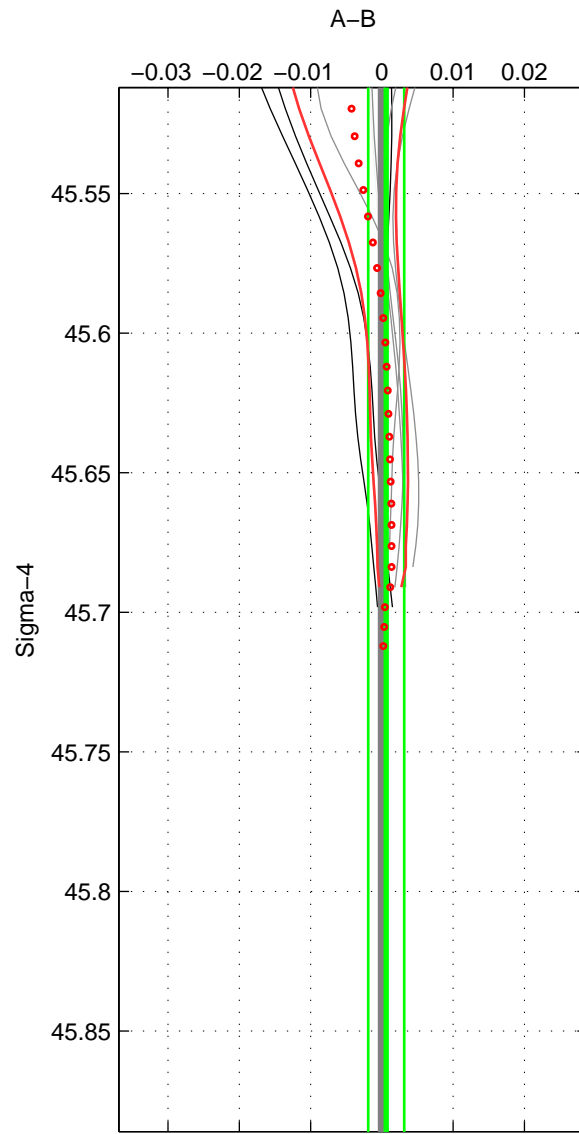

Cruise A (red). Date: Jun 2001 Cruisename: 591-49NZ20010604
 Cruise B (blue). Date: Jun 2004 Cruisename: 703-49UP20040608

*** "Favourite" values are means of spaces 1 2.

	Offset	O.StDev	Ratio	R.Stdev	Rating
SIGMA:	0.001	0.003	1.000	0.000	4
THETA:	0.001	0.004	1.000	0.000	4
DEPTH:	-0.001	0.002	1.000	0.000	3
FAV.:	0.001	0.003	1.000	0.000	4

Profiles of A: 9
 Profiles of B: 4
 Diff profs : 8
 WMoffset (A-B): 0.0006064
 WMoffset stdev: 0.0025209
 WMratio (A/B): 1
 WMratio stdev: 7.2913e-05

Quality (1-5): 4

Profiles of A: 9
 Profiles of B: 4
 Diff profs : 8
 WMoffset (A-B): 0.0010354
 WMoffset stdev: 0.0035184
 WMratio (A/B): 1
 WMratio stdev: 0.00010171

Quality (1-5): 4

Profiles of A: 9
 Profiles of B: 4
 Diff profs : 8
 WMoffset (A-B): -0.00126
 WMoffset stdev: 0.0021124
 WMratio (A/B): 0.99996
 WMratio stdev: 6.1165e-05

Quality (1-5): 3

Please note that statistics are bad.