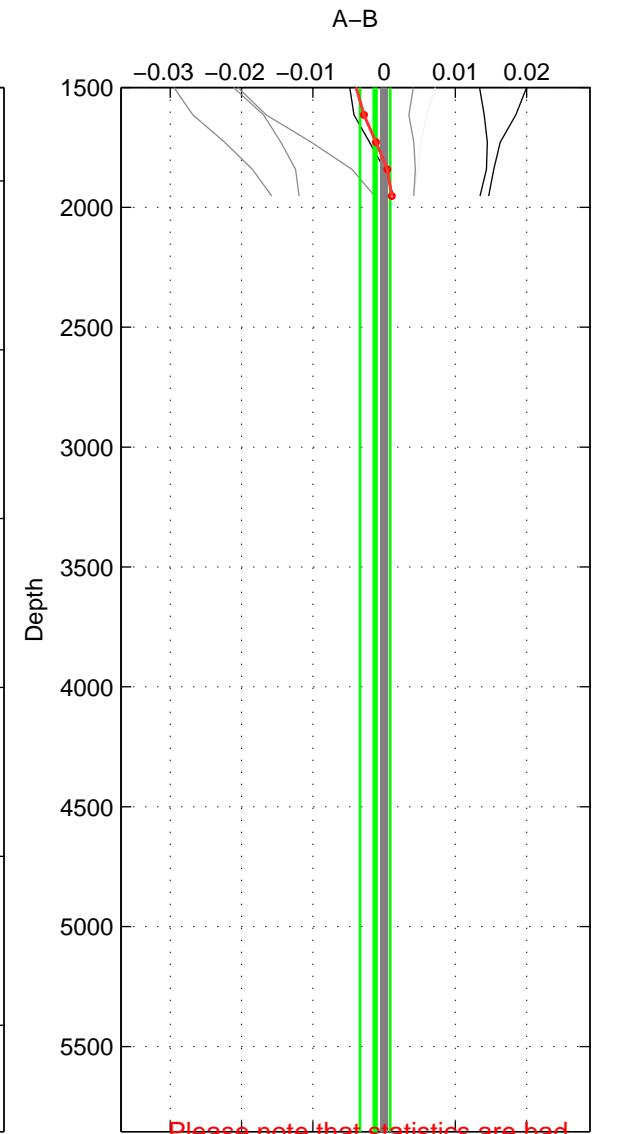

Cruise A (red). Date: Jun 2001 Cruisename: 591-49NZ20010604
 Cruise B (blue). Date: Jun 2004 Cruisename: 703-49UP20040608

*** "Favourite" values are means of spaces 1 2.

	Offset	O.StDev	Ratio	R.Stdev	Rating
SIGMA:	0.001	0.003	1.000	0.000	4
THETA:	0.001	0.004	1.000	0.000	4
DEPTH:	-0.001	0.002	1.000	0.000	3
FAV.:	0.001	0.003	1.000	0.000	4

Profiles of A: 9
 Profiles of B: 4
 Diff profs : 8
 WMoffset (A-B): 0.0006064
 WMoffset stdev: 0.0025209
 WMratio (A/B): 1
 WMratio stdev: 7.2913e-05

Quality (1-5): 4

Profiles of A: 9
 Profiles of B: 4
 Diff profs : 8
 WMoffset (A-B): 0.0010354
 WMoffset stdev: 0.0035184
 WMratio (A/B): 1
 WMratio stdev: 0.00010171

Quality (1-5): 4

Profiles of A: 9
 Profiles of B: 4
 Diff profs : 8
 WMoffset (A-B): -0.00126
 WMoffset stdev: 0.0021124
 WMratio (A/B): 0.99996
 WMratio stdev: 6.1165e-05

Quality (1-5): 3

Please note that statistics are bad.