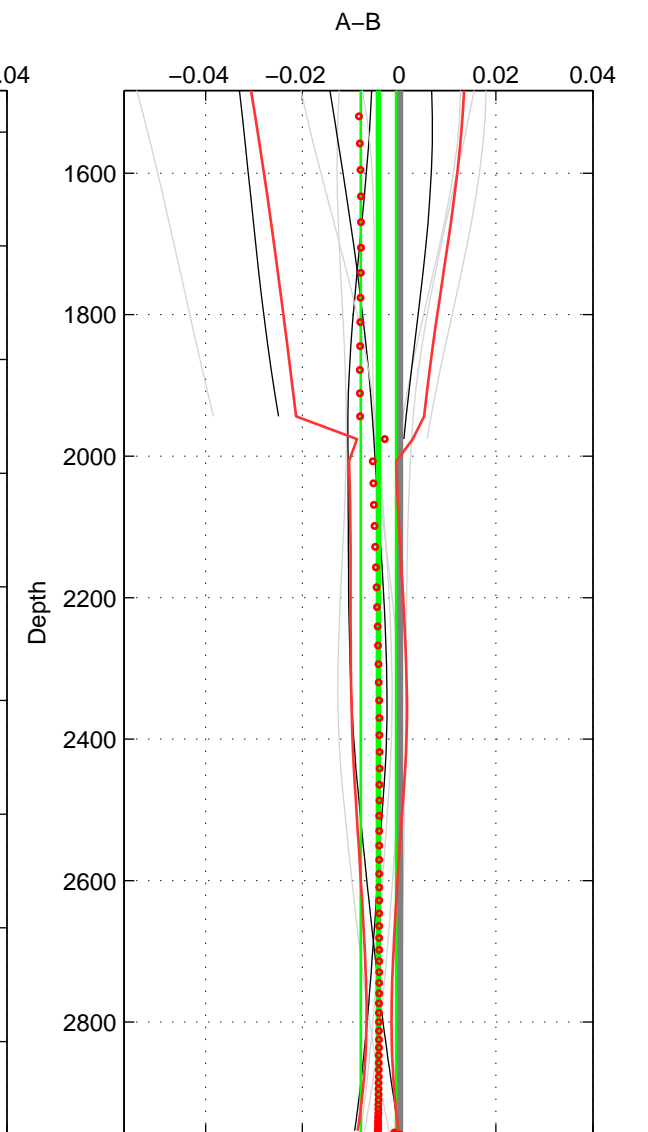

Cruise A (red). Date: Jun 1999 Cruisename: 568-49HO19990601

Cruise B (blue). Date: Jul 2001 Cruisename: 575-49HO20010710

*** "Favourite" values are means of spaces 1 2.

	Offset	O.StDev	Ratio	R.Stdev	Rating
SIGMA:	-0.002	0.001	1.000	0.000	4
THETA:	-0.001	0.006	1.000	0.000	4
DEPTH:	-0.004	0.004	1.000	0.000	3
FAV. :	-0.002	0.004	1.000	0.000	4

Profiles of A: 4
 Profiles of B: 5
 Diff profs : 11
 WMoffset (A-B): -0.001755
 WMoffset stdev: 0.0010911
 WMratio (A/B): 0.99995
 WMratio stdev: 3.147e-05

Quality (1-5): 4

Profiles of A: 4
 Profiles of B: 5
 Diff profs : 11
 WMoffset (A-B): -0.0013802
 WMoffset stdev: 0.0059432
 WMratio (A/B): 0.99996
 WMratio stdev: 0.00017165

Quality (1-5): 4

Profiles of A: 4
 Profiles of B: 5
 Diff profs : 11
 WMoffset (A-B): -0.0042825
 WMoffset stdev: 0.0036539
 WMratio (A/B): 0.99988
 WMratio stdev: 0.00010543

Quality (1-5): 3