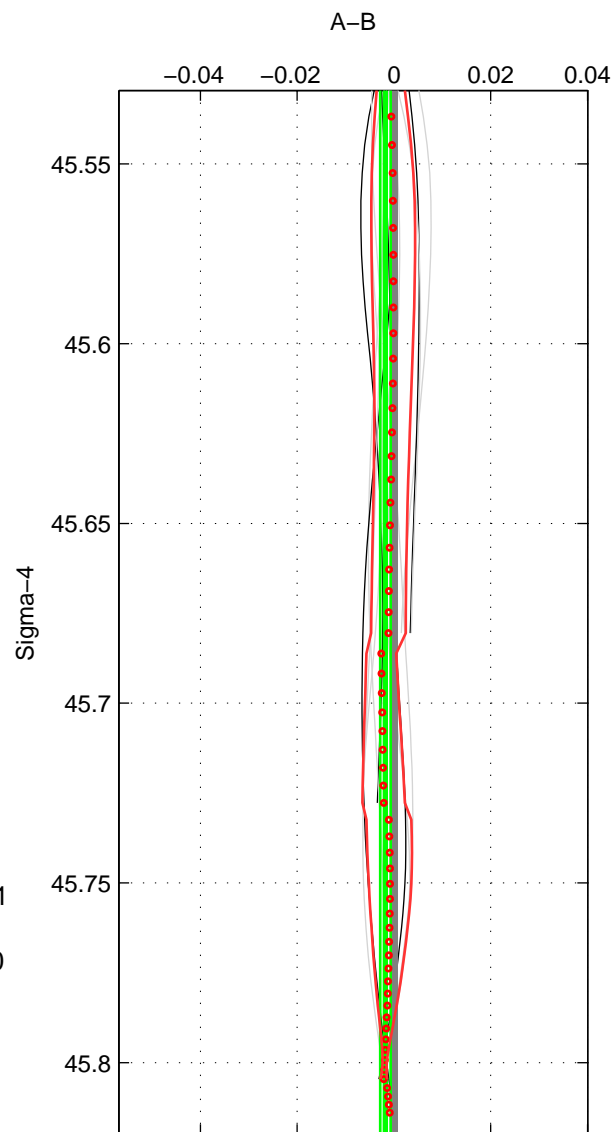

Cruise A (red). Date: Jun 1999 Cruisename: 568-49HO19990601

Cruise B (blue). Date: Jul 2001 Cruisename: 575-49HO20010710

*** "Favourite" values are means of spaces 1 2.

	Offset	O.StDev	Ratio	R.Stdev	Rating
SIGMA:	-0.002	0.001	1.000	0.000	4
THETA:	-0.001	0.006	1.000	0.000	4
DEPTH:	-0.004	0.004	1.000	0.000	3
FAV. :	-0.002	0.004	1.000	0.000	4

Profiles of A: 4
 Profiles of B: 5
 Diff profs : 11
 WMoffset (A-B): -0.001755
 WMoffset stdev: 0.0010911
 WMratio (A/B): 0.99995
 WMratio stdev: 3.147e-05

Quality (1-5): 4

Profiles of A: 4
 Profiles of B: 5
 Diff profs : 11
 WMoffset (A-B): -0.0013802
 WMoffset stdev: 0.0059432
 WMratio (A/B): 0.99996
 WMratio stdev: 0.00017165

Quality (1-5): 4

Profiles of A: 4
 Profiles of B: 5
 Diff profs : 11
 WMoffset (A-B): -0.0042825
 WMoffset stdev: 0.0036539
 WMratio (A/B): 0.99988
 WMratio stdev: 0.00010543

Quality (1-5): 3