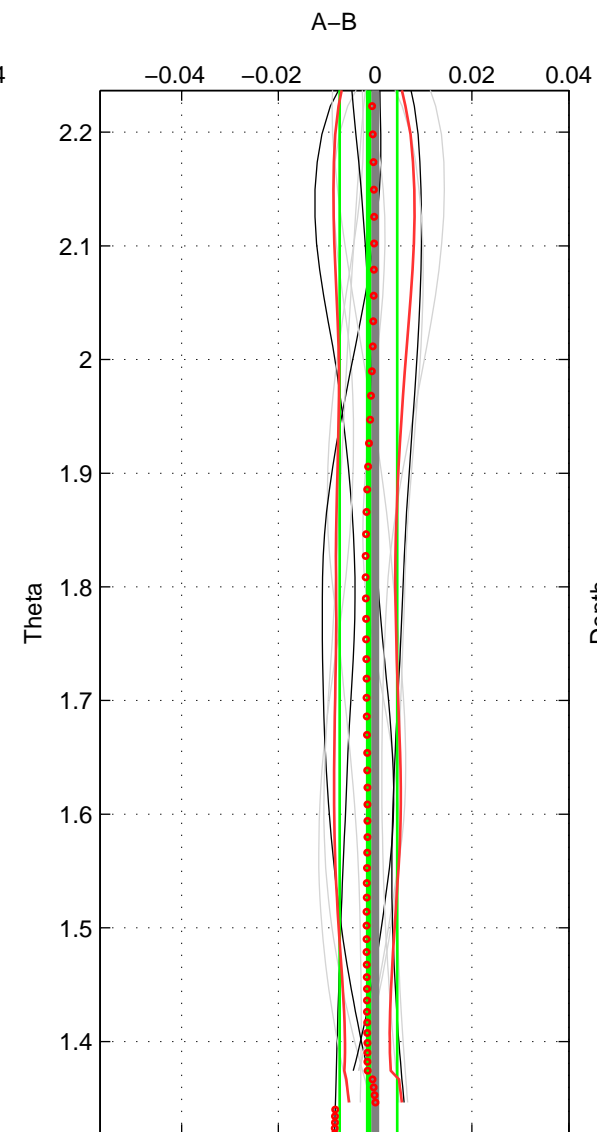

Cruise A (red). Date: Jun 1999 Cruisename: 568-49HO19990601

Cruise B (blue). Date: Jul 2001 Cruisename: 575-49HO20010710

*** "Favourite" values are means of spaces 1 2.

	Offset	O.StDev	Ratio	R.Stdev	Rating
SIGMA:	-0.002	0.001	1.000	0.000	4
THETA:	-0.001	0.006	1.000	0.000	4
DEPTH:	-0.004	0.004	1.000	0.000	3
FAV. :	-0.002	0.004	1.000	0.000	4

Profiles of A: 4
 Profiles of B: 5
 Diff profs : 11
 WMoffset (A-B): -0.001755
 WMoffset stdev: 0.0010911
 WMratio (A/B): 0.99995
 WMratio stdev: 3.147e-05

Quality (1-5): 4

Profiles of A: 4
 Profiles of B: 5
 Diff profs : 11
 WMoffset (A-B): -0.0013802
 WMoffset stdev: 0.0059432
 WMratio (A/B): 0.99996
 WMratio stdev: 0.00017165

Quality (1-5): 4

Profiles of A: 4
 Profiles of B: 5
 Diff profs : 11
 WMoffset (A-B): -0.0042825
 WMoffset stdev: 0.0036539
 WMratio (A/B): 0.99988
 WMratio stdev: 0.00010543

Quality (1-5): 3