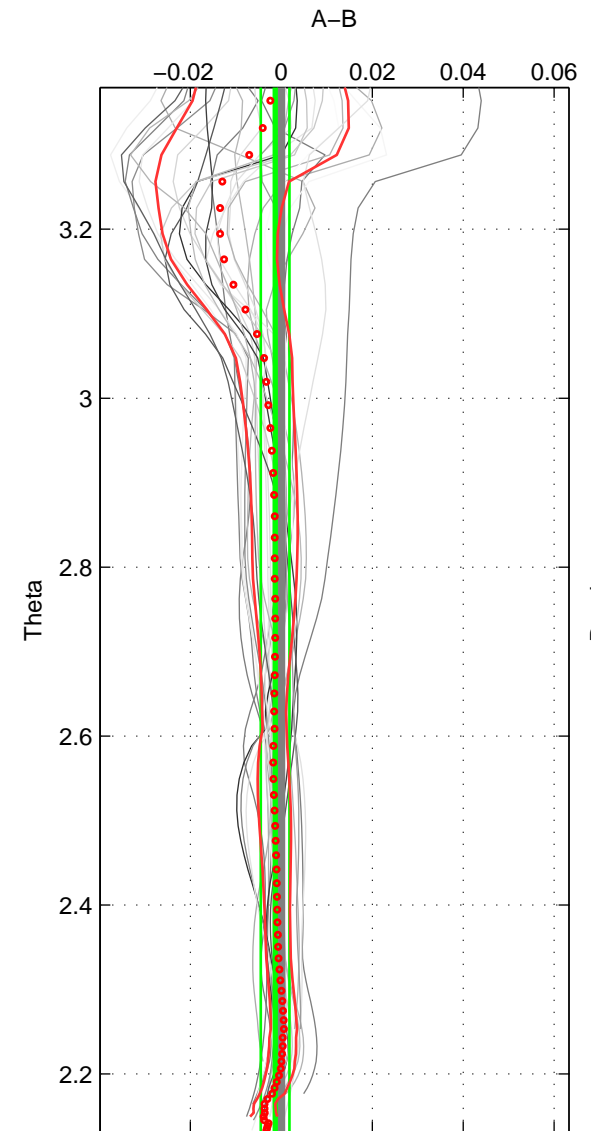

Cruise A (red). Date: Sep 1996 Cruisename: 150-06MT19960910

Cruise B (blue). Date: Aug 1993 Cruisename: 251-33MW19930704.1

\*\*\* "Favourite" values are means of spaces 1 2 3.

	Offset	O.StDev	Ratio	R.Stdev	Rating
SIGMA:	-0.002	0.004	1.000	0.000	5
THETA:	-0.001	0.003	1.000	0.000	5
DEPTH:	-0.005	0.004	1.000	0.000	5
FAV.:	-0.003	0.004	1.000	0.000	5

Profiles of A: 12  
 Profiles of B: 4  
 Diff profs : 27  
 WMoffset (A-B): -0.001765  
 WMoffset stdev: 0.0042941  
 WMratio (A/B): 0.99995  
 WMratio stdev: 0.0001229

Quality (1-5): 5

Profiles of A: 12  
 Profiles of B: 4  
 Diff profs : 27  
 WMoffset (A-B): -0.0013645  
 WMoffset stdev: 0.0031581  
 WMratio (A/B): 0.99996  
 WMratio stdev: 9.0415e-05

Quality (1-5): 5

Profiles of A: 12  
 Profiles of B: 4  
 Diff profs : 27  
 WMoffset (A-B): -0.0046794  
 WMoffset stdev: 0.0035677  
 WMratio (A/B): 0.99987  
 WMratio stdev: 0.00010215

Quality (1-5): 5