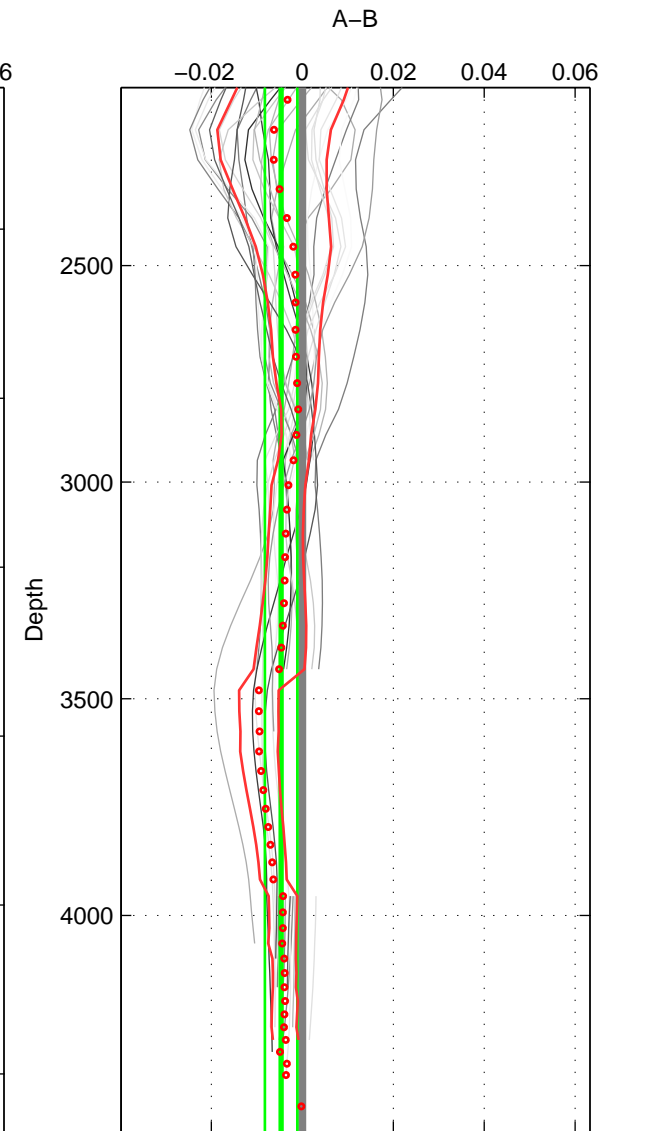

Cruise A (red). Date: Sep 1996 Cruisename: 150-06MT19960910

Cruise B (blue). Date: Aug 1993 Cruisename: 251-33MW19930704.1

\*\*\* "Favourite" values are means of spaces 1 2 3.

	Offset	O.StDev	Ratio	R.Stdev	Rating
SIGMA:	-0.002	0.004	1.000	0.000	5
THETA:	-0.001	0.003	1.000	0.000	5
DEPTH:	-0.005	0.004	1.000	0.000	5
FAV.:	-0.003	0.004	1.000	0.000	5

Profiles of A: 12  
 Profiles of B: 4  
 Diff profs : 27  
 WMoffset (A-B): -0.001765  
 WMoffset stdev: 0.0042941  
 WMratio (A/B): 0.99995  
 WMratio stdev: 0.0001229

Quality (1-5): 5

Profiles of A: 12  
 Profiles of B: 4  
 Diff profs : 27  
 WMoffset (A-B): -0.0013645  
 WMoffset stdev: 0.0031581  
 WMratio (A/B): 0.99996  
 WMratio stdev: 9.0415e-05

Quality (1-5): 5

Profiles of A: 12  
 Profiles of B: 4  
 Diff profs : 27  
 WMoffset (A-B): -0.0046794  
 WMoffset stdev: 0.0035677  
 WMratio (A/B): 0.99987  
 WMratio stdev: 0.00010215

Quality (1-5): 5