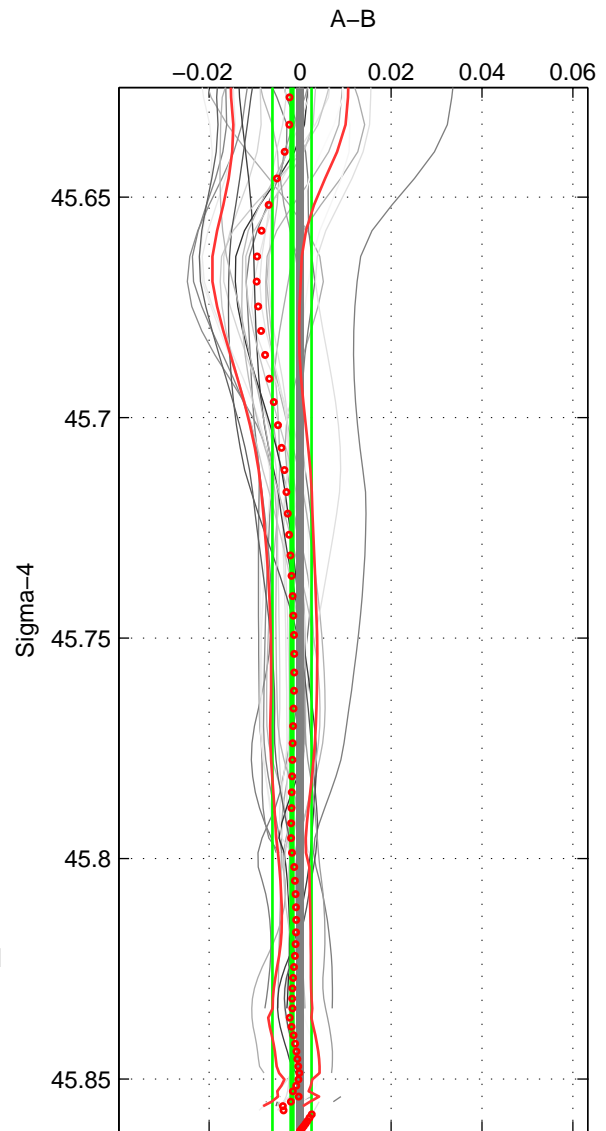

Cruise A (red). Date: Sep 1996 Cruisename: 150-06MT19960910

Cruise B (blue). Date: Aug 1993 Cruisename: 251-33MW19930704.1

\*\*\* "Favourite" values are means of spaces 1 2 3.

	Offset	O.StDev	Ratio	R.Stdev	Rating
SIGMA:	-0.002	0.004	1.000	0.000	5
THETA:	-0.001	0.003	1.000	0.000	5
DEPTH:	-0.005	0.004	1.000	0.000	5
FAV.:	-0.003	0.004	1.000	0.000	5

Profiles of A: 12  
 Profiles of B: 4  
 Diff profs : 27  
 WMoffset (A-B): -0.001765  
 WMoffset stdev: 0.0042941  
 WMratio (A/B): 0.99995  
 WMratio stdev: 0.0001229

Quality (1-5): 5

Profiles of A: 12  
 Profiles of B: 4  
 Diff profs : 27  
 WMoffset (A-B): -0.0013645  
 WMoffset stdev: 0.0031581  
 WMratio (A/B): 0.99996  
 WMratio stdev: 9.0415e-05

Quality (1-5): 5

Profiles of A: 12  
 Profiles of B: 4  
 Diff profs : 27  
 WMoffset (A-B): -0.0046794  
 WMoffset stdev: 0.0035677  
 WMratio (A/B): 0.99987  
 WMratio stdev: 0.00010215

Quality (1-5): 5