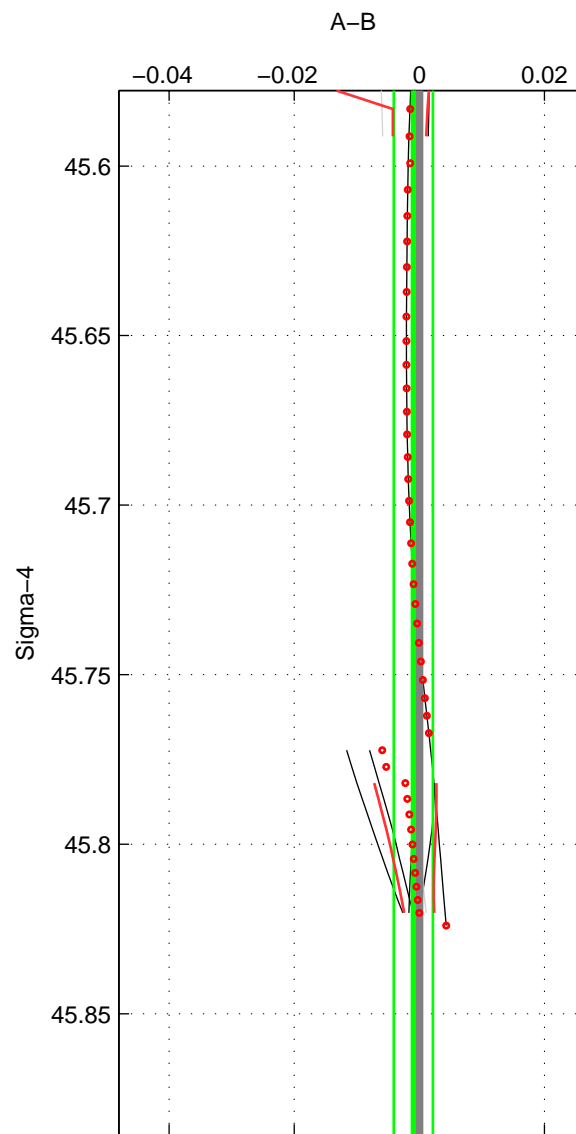

Cruise A (red). Date: Aug 1998 Cruisename: 567-49HO19980718

Cruise B (blue). Date: Jun 2001 Cruisename: 591-49NZ20010604

*** "Favourite" values are means of spaces 1 2.

	Offset	O.StDev	Ratio	R.Stdev	Rating
SIGMA:	-0.001	0.003	1.000	0.000	3
THETA:	-0.006	0.008	1.000	0.000	3
DEPTH:	0.000	0.004	1.000	0.000	2
FAV. :	-0.003	0.006	1.000	0.000	3

Profiles of A: 4
 Profiles of B: 4
 Diff profs : 8
 WMoffset (A-B): -0.00097672
 WMoffset stdev: 0.0031306
 WMratio (A/B): 0.99997
 WMratio stdev: 9.0402e-05

Quality (1-5): 3

Profiles of A: 4
 Profiles of B: 4
 Diff profs : 8
 WMoffset (A-B): -0.0055687
 WMoffset stdev: 0.0082497
 WMratio (A/B): 0.99984
 WMratio stdev: 0.00023803

Quality (1-5): 3

Profiles of A: 4
 Profiles of B: 4
 Diff profs : 8
 WMoffset (A-B): 0.00041909
 WMoffset stdev: 0.0043135
 WMratio (A/B): 1
 WMratio stdev: 0.00012463

Quality (1-5): 2

Please note that statistics are bad.