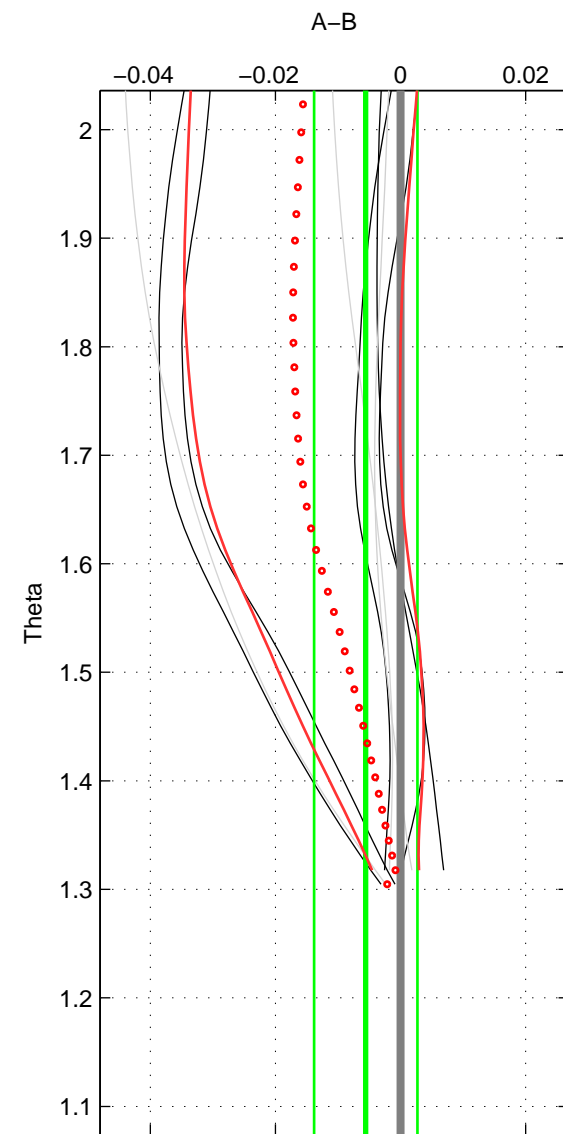

Cruise A (red). Date: Aug 1998 Cruisename: 567-49HO19980718

Cruise B (blue). Date: Jun 2001 Cruisename: 591-49NZ20010604

*** "Favourite" values are means of spaces 1 2.

	Offset	O.StDev	Ratio	R.Stdev	Rating
SIGMA:	-0.001	0.003	1.000	0.000	3
THETA:	-0.006	0.008	1.000	0.000	3
DEPTH:	0.000	0.004	1.000	0.000	2
FAV. :	-0.003	0.006	1.000	0.000	3

Profiles of A: 4
 Profiles of B: 4
 Diff profs : 8
 WMoffset (A-B): -0.00097672
 WMoffset stdev: 0.0031306
 WMratio (A/B): 0.99997
 WMratio stdev: 9.0402e-05

Quality (1-5): 3

Profiles of A: 4
 Profiles of B: 4
 Diff profs : 8
 WMoffset (A-B): -0.0055687
 WMoffset stdev: 0.0082497
 WMratio (A/B): 0.99984
 WMratio stdev: 0.00023803

Quality (1-5): 3

Profiles of A: 4
 Profiles of B: 4
 Diff profs : 8
 WMoffset (A-B): 0.00041909
 WMoffset stdev: 0.0043135
 WMratio (A/B): 1
 WMratio stdev: 0.00012463

Quality (1-5): 2

Please note that statistics are bad.