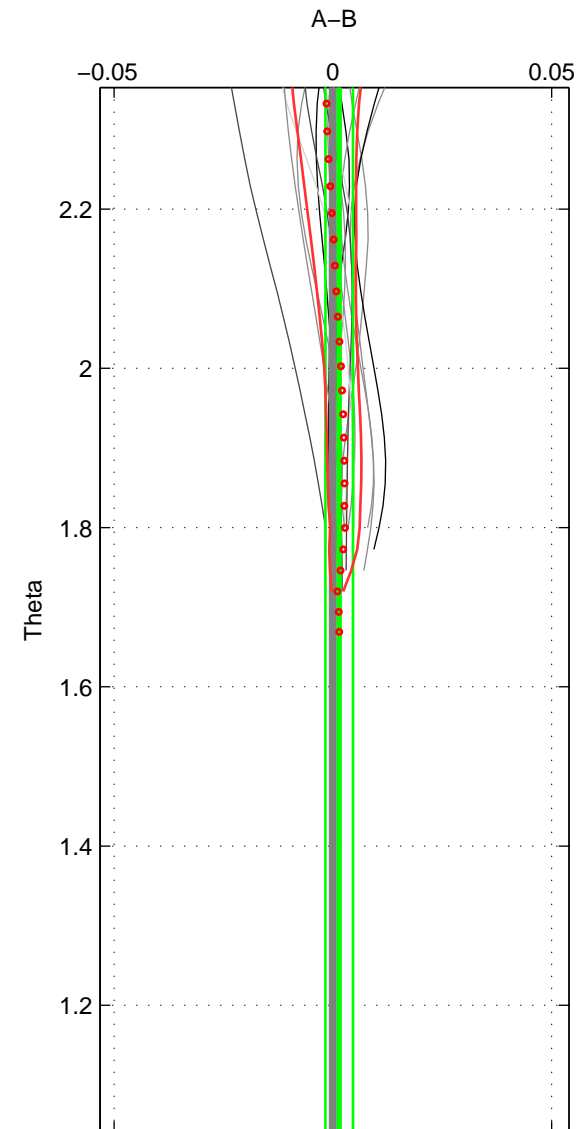

Cruise A (red). Date: Jun 2001 Cruisename: 591-49NZ20010604

Cruise B (blue). Date: Jul 2002 Cruisename: 697-49UP20020620

\*\*\* "Favourite" values are means of spaces 1 2.

	Offset	O.StDev	Ratio	R.Stdev	Rating
SIGMA:	0.001	0.002	1.000	0.000	4
THETA:	0.001	0.003	1.000	0.000	4
DEPTH:	-0.003	0.002	1.000	0.000	3
FAV.:	0.001	0.002	1.000	0.000	4

Profiles of A: 9  
 Profiles of B: 13  
 Diff profs: 18  
 WMoffset (A-B): 0.0010081  
 WMoffset stdev: 0.0015259  
 WMratio (A/B): 1  
 WMratio stdev: 4.4138e-05

Quality (1-5): 4

Profiles of A: 9  
 Profiles of B: 14  
 Diff profs: 20  
 WMoffset (A-B): 0.001456  
 WMoffset stdev: 0.0031425  
 WMratio (A/B): 1  
 WMratio stdev: 9.0854e-05

Quality (1-5): 4

Profiles of A: 9  
 Profiles of B: 13  
 Diff profs: 18  
 WMoffset (A-B): -0.0033791  
 WMoffset stdev: 0.0022043  
 WMratio (A/B): 0.9999  
 WMratio stdev: 6.3834e-05

Quality (1-5): 3