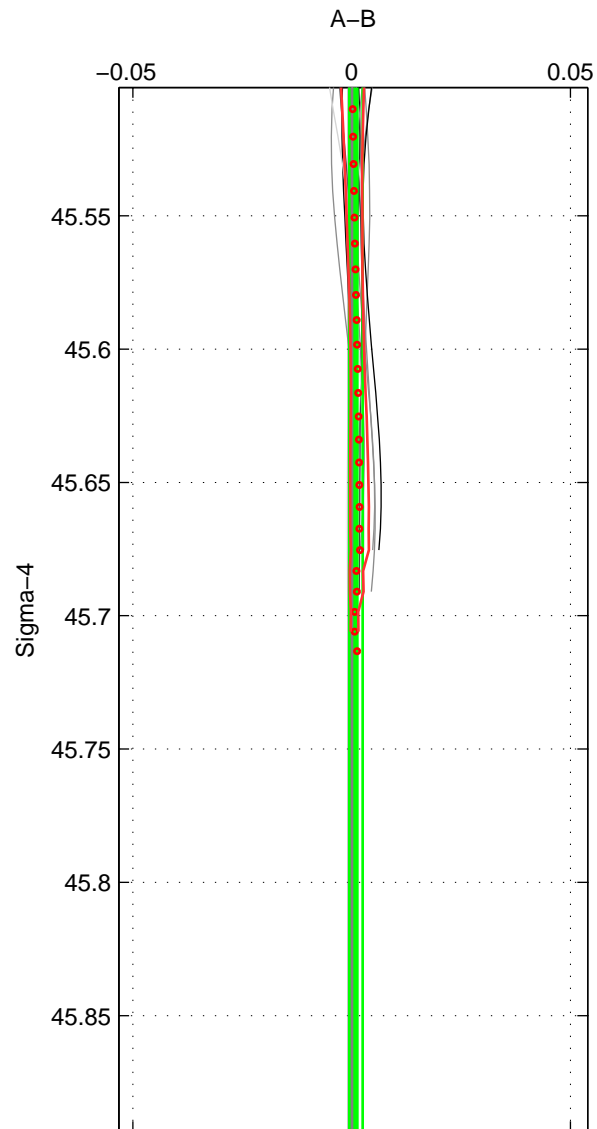

Cruise A (red). Date: Jun 2001 Cruisename: 591-49NZ20010604

Cruise B (blue). Date: Jul 2002 Cruisename: 697-49UP20020620

\*\*\* "Favourite" values are means of spaces 1 2.

	Offset	O.StDev	Ratio	R.Stdev	Rating
SIGMA:	0.001	0.002	1.000	0.000	4
THETA:	0.001	0.003	1.000	0.000	4
DEPTH:	-0.003	0.002	1.000	0.000	3
FAV.:	0.001	0.002	1.000	0.000	4

Profiles of A: 9  
 Profiles of B: 13  
 Diff profs: 18  
 WMoffset (A-B): 0.0010081  
 WMoffset stdev: 0.0015259  
 WMratio (A/B): 1  
 WMratio stdev: 4.4138e-05

Quality (1-5): 4

Profiles of A: 9  
 Profiles of B: 14  
 Diff profs: 20  
 WMoffset (A-B): 0.001456  
 WMoffset stdev: 0.0031425  
 WMratio (A/B): 1  
 WMratio stdev: 9.0854e-05

Quality (1-5): 4

Profiles of A: 9  
 Profiles of B: 13  
 Diff profs: 18  
 WMoffset (A-B): -0.0033791  
 WMoffset stdev: 0.0022043  
 WMratio (A/B): 0.9999  
 WMratio stdev: 6.3834e-05

Quality (1-5): 3