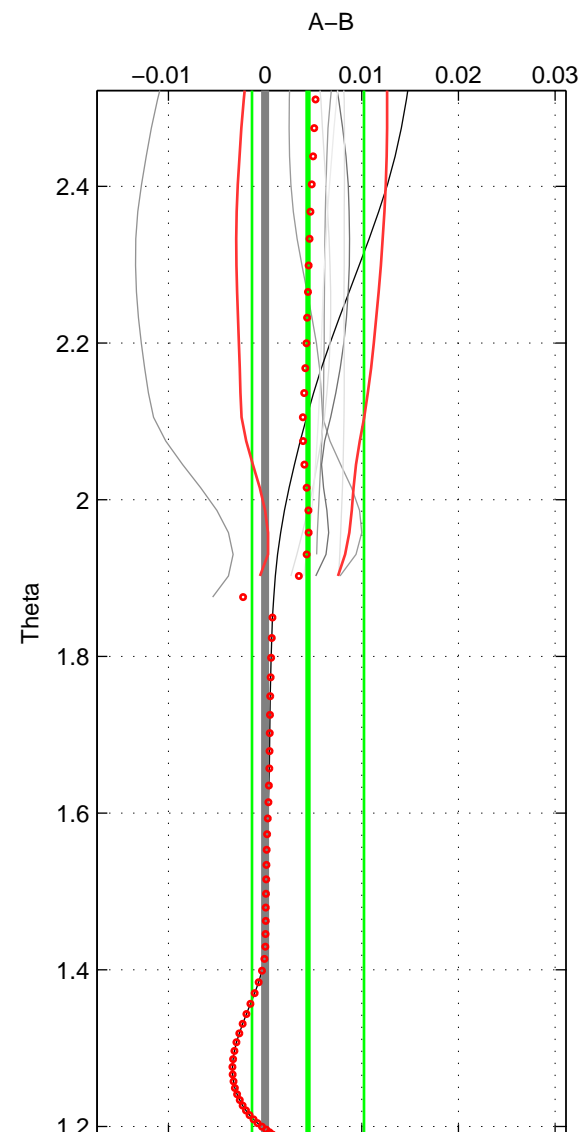

Cruise A (red). Date: Feb 2003 Cruisename: 660-49UF20030225

Cruise B (blue). Date: Jul 2000 Cruisename: 690-49UP20000620

\*\*\* "Favourite" values are those of space 1.

	Offset	O.StDev	Ratio	R.Stdev	Rating
SIGMA:	0.003	0.004	1.000	0.000	5
THETA:	0.004	0.006	1.000	0.000	4
DEPTH:	0.011	0.003	1.000	0.000	3
FAV.:	0.003	0.004	1.000	0.000	5

Profiles of A: 6  
 Profiles of B: 3  
 Diff profs : 8  
 WMoffset (A-B): 0.0030683  
 WMoffset stdev: 0.0036141  
 WMratio (A/B): 1.0001  
 WMratio stdev: 0.00010454

Quality (1-5): 5

Profiles of A: 6  
 Profiles of B: 3  
 Diff profs : 8  
 WMoffset (A-B): 0.0044463  
 WMoffset stdev: 0.0057974  
 WMratio (A/B): 1.0001  
 WMratio stdev: 0.00016768

Quality (1-5): 4

Profiles of A: 6  
 Profiles of B: 3  
 Diff profs : 8  
 WMoffset (A-B): 0.01115  
 WMoffset stdev: 0.0026368  
 WMratio (A/B): 1.0003  
 WMratio stdev: 7.6638e-05

Quality (1-5): 3

Please note that statistics are bad.