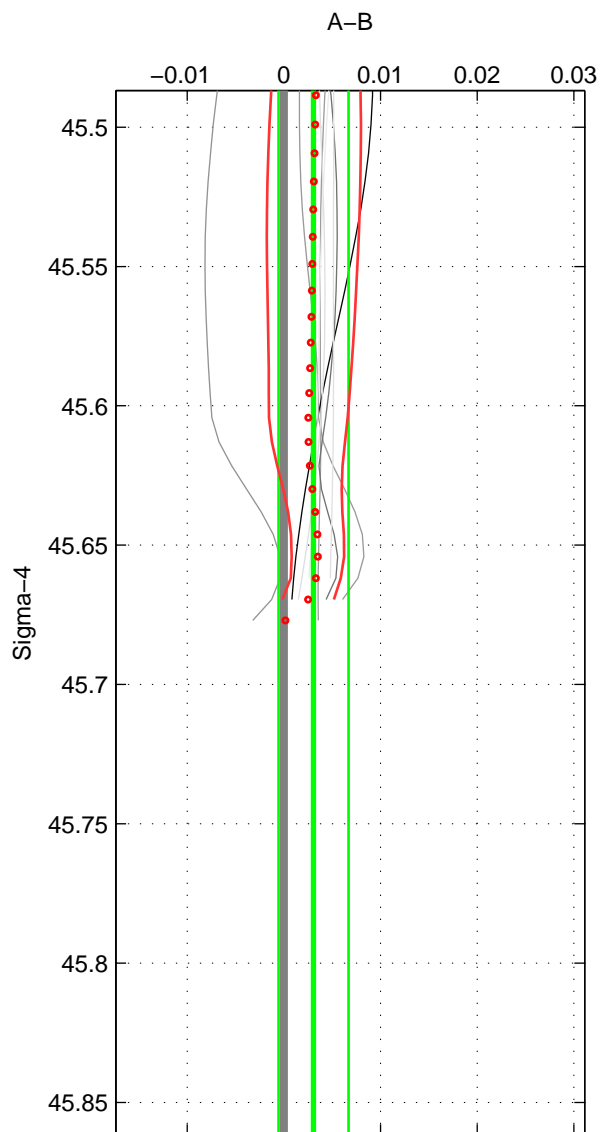

Cruise A (red). Date: Feb 2003 Cruisename: 660-49UF20030225

Cruise B (blue). Date: Jul 2000 Cruisename: 690-49UP20000620

\*\*\* "Favourite" values are those of space 1.

	Offset	O.StDev	Ratio	R.Stdev	Rating
SIGMA:	0.003	0.004	1.000	0.000	5
THETA:	0.004	0.006	1.000	0.000	4
DEPTH:	0.011	0.003	1.000	0.000	3
FAV.:	0.003	0.004	1.000	0.000	5

Profiles of A: 6  
 Profiles of B: 3  
 Diff profs : 8  
 WMoffset (A-B): 0.0030683  
 WMoffset stdev: 0.0036141  
 WMratio (A/B): 1.0001  
 WMratio stdev: 0.00010454

Quality (1-5): 5

Profiles of A: 6  
 Profiles of B: 3  
 Diff profs : 8  
 WMoffset (A-B): 0.0044463  
 WMoffset stdev: 0.0057974  
 WMratio (A/B): 1.0001  
 WMratio stdev: 0.00016768

Quality (1-5): 4

Profiles of A: 6  
 Profiles of B: 3  
 Diff profs : 8  
 WMoffset (A-B): 0.01115  
 WMoffset stdev: 0.0026368  
 WMratio (A/B): 1.0003  
 WMratio stdev: 7.6638e-05

Quality (1-5): 3

Please note that statistics are bad.