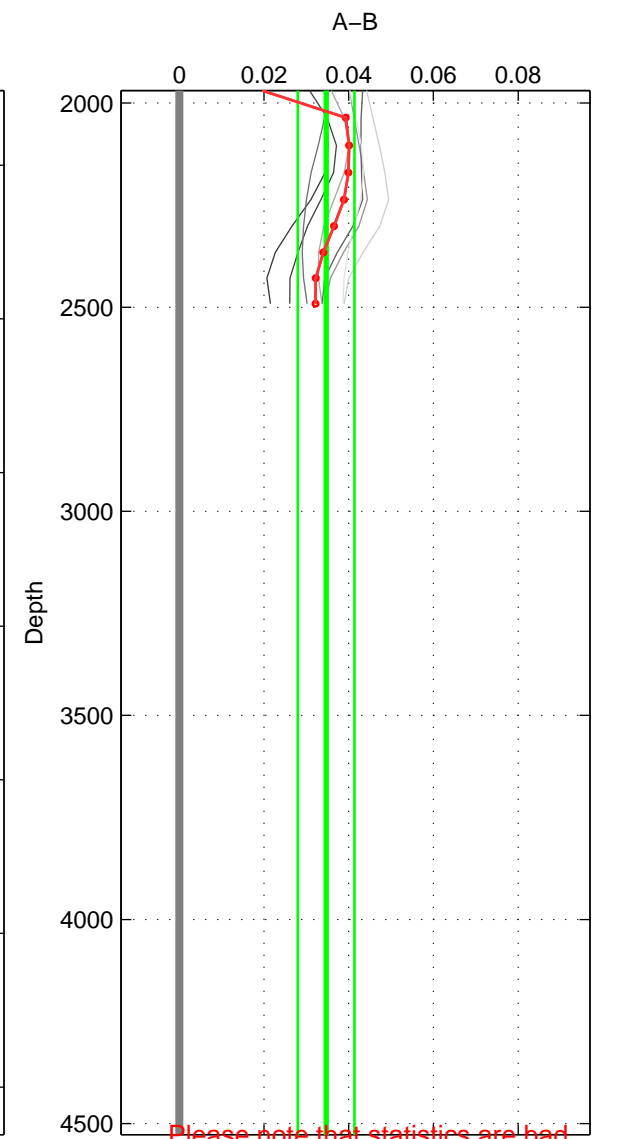

Cruise A (red). Date: Jul 1992 Cruisename: 7-06MT19920701
 Cruise B (blue). Date: Jun 2006 Cruisename: 135-06MM20060523

*** "Favourite" values are those of space 2.

	Offset	O.StDev	Ratio	R.Stdev	Rating
SIGMA:	0.024	0.012	1.001	0.000	2
THETA:	0.016	0.008	1.000	0.000	5
DEPTH:	0.035	0.007	1.001	0.000	2
FAV.:	0.016	0.008	1.000	0.000	5

Please note that statistics are bad.
 Profiles of A: 2
 Profiles of B: 8
 Diff profs: 16
 WMoffset (A-B): 0.024241
 WMoffset stdev: 0.011867
 WMratio (A/B): 1.0007
 WMratio stdev: 0.0003401

Quality (1-5): 2

Profiles of A: 5
 Profiles of B: 8
 Diff profs: 40
 WMoffset (A-B): 0.016364
 WMoffset stdev: 0.0084576
 WMratio (A/B): 1.0005
 WMratio stdev: 0.00024208

Quality (1-5): 5

Please note that statistics are bad.
 Profiles of A: 2
 Profiles of B: 8
 Diff profs: 16
 WMoffset (A-B): 0.03468
 WMoffset stdev: 0.0066961
 WMratio (A/B): 1.001
 WMratio stdev: 0.00019187