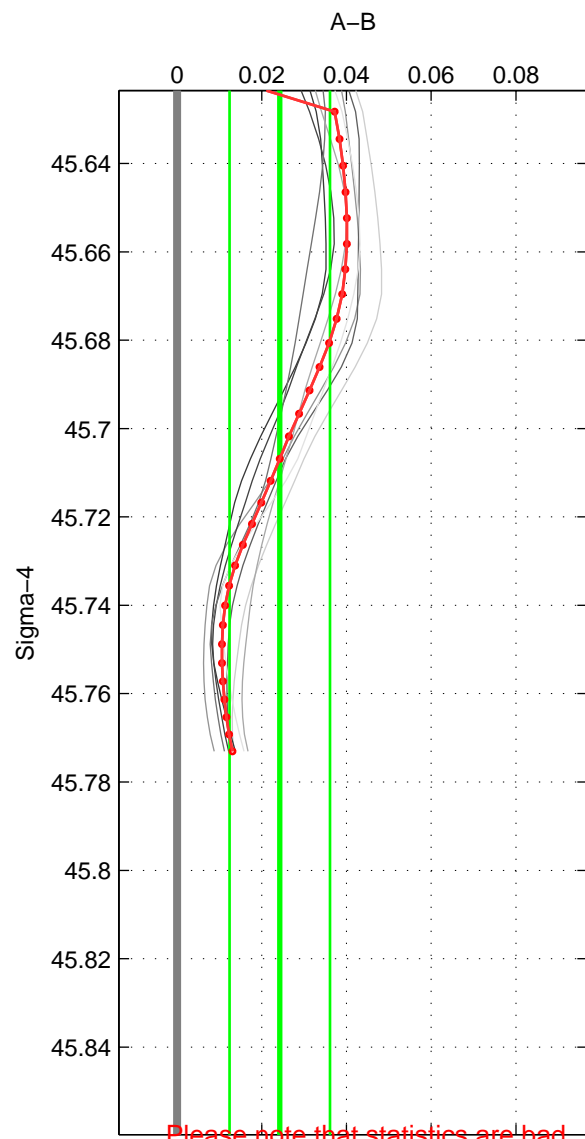

Cruise A (red). Date: Jul 1992 Cruisename: 7-06MT19920701
 Cruise B (blue). Date: Jun 2006 Cruisename: 135-06MM20060523

*** "Favourite" values are those of space 2.

	Offset	O.StDev	Ratio	R.Stdev	Rating
SIGMA:	0.024	0.012	1.001	0.000	2
THETA:	0.016	0.008	1.000	0.000	5
DEPTH:	0.035	0.007	1.001	0.000	2
FAV.:	0.016	0.008	1.000	0.000	5

Please note that statistics are bad.
 Profiles of A: 2
 Profiles of B: 8
 Diff profs: 16
 WMoffset (A-B): 0.024241
 WMoffset stdev: 0.011867
 WMratio (A/B): 1.0007
 WMratio stdev: 0.0003401

Quality (1-5): 2

Profiles of A: 5
 Profiles of B: 8
 Diff profs: 40
 WMoffset (A-B): 0.016364
 WMoffset stdev: 0.0084576
 WMratio (A/B): 1.0005
 WMratio stdev: 0.00024208

Quality (1-5): 5

Please note that statistics are bad.
 Profiles of A: 2
 Profiles of B: 8
 Diff profs: 16
 WMoffset (A-B): 0.03468
 WMoffset stdev: 0.0066961
 WMratio (A/B): 1.001
 WMratio stdev: 0.00019187