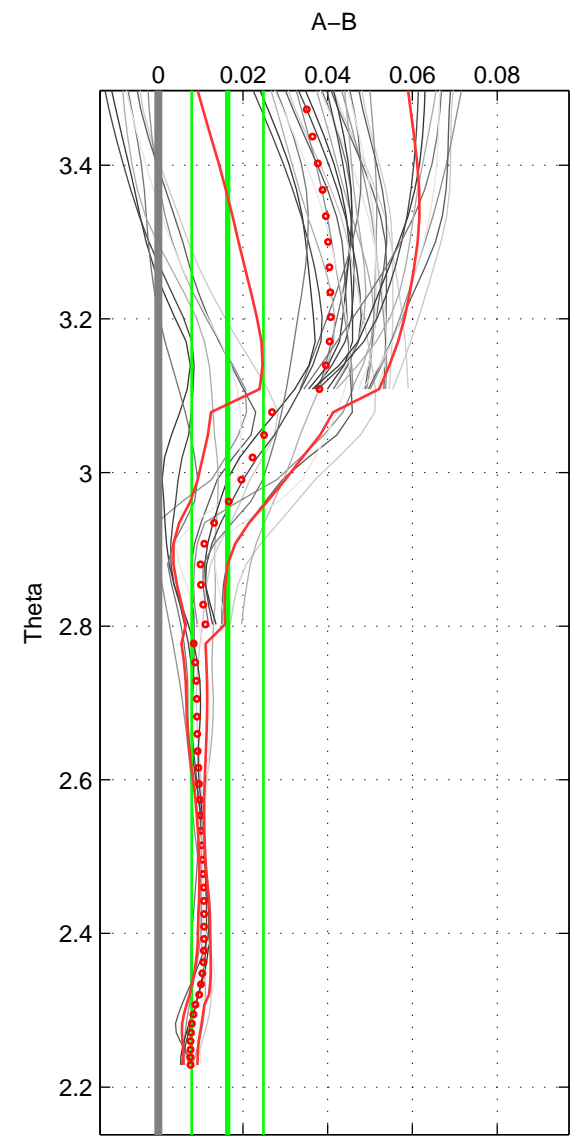

Cruise A (red). Date: Jul 1992 Cruisename: 7-06MT19920701
 Cruise B (blue). Date: Jun 2006 Cruisename: 135-06MM20060523

*** "Favourite" values are those of space 2.

	Offset	O.StDev	Ratio	R.Stdev	Rating
SIGMA:	0.024	0.012	1.001	0.000	2
THETA:	0.016	0.008	1.000	0.000	5
DEPTH:	0.035	0.007	1.001	0.000	2
FAV.:	0.016	0.008	1.000	0.000	5

Please note that statistics are bad.
 Profiles of A: 2
 Profiles of B: 8
 Diff profs: 16
 WMoffset (A-B): 0.024241
 WMoffset stdev: 0.011867
 WMratio (A/B): 1.0007
 WMratio stdev: 0.0003401

Quality (1-5): 2

Profiles of A: 5
 Profiles of B: 8
 Diff profs: 40
 WMoffset (A-B): 0.016364
 WMoffset stdev: 0.0084576
 WMratio (A/B): 1.0005
 WMratio stdev: 0.00024208

Quality (1-5): 5

Please note that statistics are bad.
 Profiles of A: 2
 Profiles of B: 8
 Diff profs: 16
 WMoffset (A-B): 0.03468
 WMoffset stdev: 0.0066961
 WMratio (A/B): 1.001
 WMratio stdev: 0.00019187