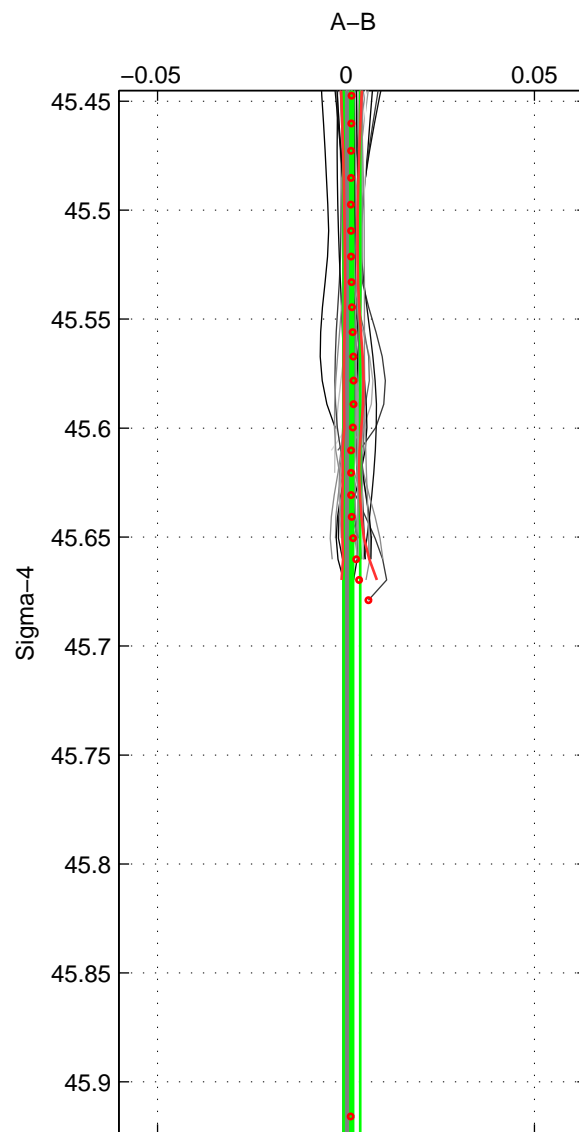

Cruise A (red). Date: Feb 2002 Cruisename: 657-49UF20020117

Cruise B (blue). Date: Oct 1998 Cruisename: 686-49UP19980916

\*\*\* "Favourite" values are those of space 2.

	Offset	O.StDev	Ratio	R.Stdev	Rating
SIGMA:	0.002	0.002	1.000	0.000	4
THETA:	0.005	0.012	1.000	0.000	5
DEPTH:	-0.001	0.000	1.000	0.000	3
FAV.:	0.005	0.012	1.000	0.000	5

Profiles of A: 27  
 Profiles of B: 25  
 Diff profs : 59  
 WMoffset (A-B): 0.0015591  
 WMoffset stdev: 0.0021865  
 WMratio (A/B): 1  
 WMratio stdev: 6.3243e-05

Quality (1-5): 4

Profiles of A: 27  
 Profiles of B: 25  
 Diff profs : 69  
 WMoffset (A-B): 0.0052768  
 WMoffset stdev: 0.012175  
 WMratio (A/B): 1.0002  
 WMratio stdev: 0.00035222

Quality (1-5): 5

Profiles of A: 27  
 Profiles of B: 22  
 Diff profs : 58  
 WMoffset (A-B): -0.0012514  
 WMoffset stdev: 0.00047093  
 WMratio (A/B): 0.99996  
 WMratio stdev: 1.3668e-05

Quality (1-5): 3