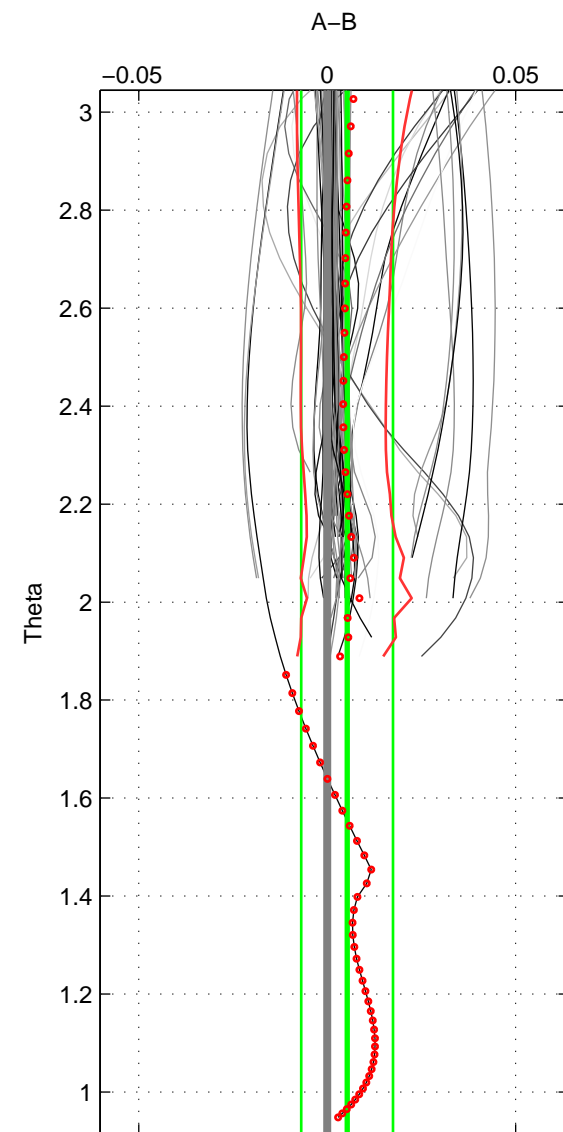

Cruise A (red). Date: Feb 2002 Cruisename: 657-49UF20020117

Cruise B (blue). Date: Oct 1998 Cruisename: 686-49UP19980916

\*\*\* "Favourite" values are those of space 2.

	Offset	O.StDev	Ratio	R.Stdev	Rating
SIGMA:	0.002	0.002	1.000	0.000	4
THETA:	0.005	0.012	1.000	0.000	5
DEPTH:	-0.001	0.000	1.000	0.000	3
FAV.:	0.005	0.012	1.000	0.000	5

Profiles of A: 27  
 Profiles of B: 25  
 Diff profs : 59  
 WMoffset (A-B): 0.0015591  
 WMoffset stdev: 0.0021865  
 WMratio (A/B): 1  
 WMratio stdev: 6.3243e-05

Quality (1-5): 4

Profiles of A: 27  
 Profiles of B: 25  
 Diff profs : 69  
 WMoffset (A-B): 0.0052768  
 WMoffset stdev: 0.012175  
 WMratio (A/B): 1.0002  
 WMratio stdev: 0.00035222

Quality (1-5): 5

Profiles of A: 27  
 Profiles of B: 22  
 Diff profs : 58  
 WMoffset (A-B): -0.0012514  
 WMoffset stdev: 0.00047093  
 WMratio (A/B): 0.99996  
 WMratio stdev: 1.3668e-05

Quality (1-5): 3