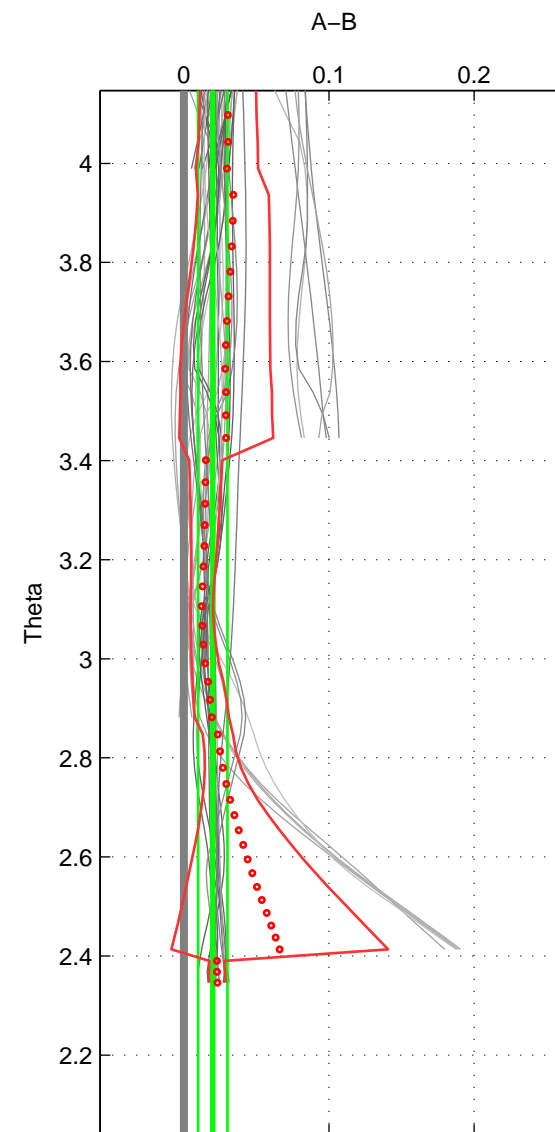

Cruise A (red). Date: May 1993 Cruisename: 204-29CS19930510

Cruise B (blue). Date: Jun 2008 Cruisename: 276-35TH20080610

*** "Favourite" values are means of spaces 1 2.

	Offset	O.StDev	Ratio	R.Stdev	Rating
SIGMA:	0.039	0.014	1.001	0.000	4
THETA:	0.020	0.010	1.001	0.000	4
DEPTH:	0.003	0.009	1.000	0.000	3
FAV.:	0.029	0.012	1.001	0.000	4

Profiles of A: 7
 Profiles of B: 9
 Diff profs: 48
 WMoffset (A-B): 0.038911
 WMoffset stdev: 0.014469
 WMratio (A/B): 1.0011
 WMratio stdev: 0.00041412

Quality (1-5): 4

Profiles of A: 7
 Profiles of B: 9
 Diff profs: 48
 WMoffset (A-B): 0.019954
 WMoffset stdev: 0.010079
 WMratio (A/B): 1.0006
 WMratio stdev: 0.00028833

Quality (1-5): 4

Profiles of A: 6
 Profiles of B: 9
 Diff profs: 42
 WMoffset (A-B): 0.0026159
 WMoffset stdev: 0.0093041
 WMratio (A/B): 1.0001
 WMratio stdev: 0.00026622

Quality (1-5): 3