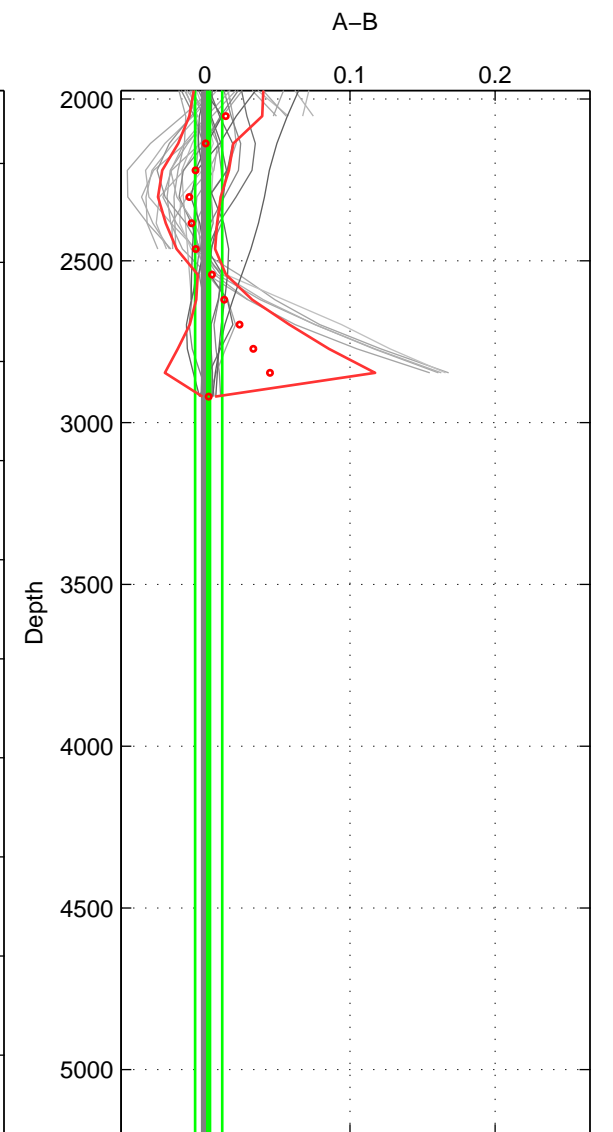

Cruise A (red). Date: May 1993 Cruisename: 204-29CS19930510

Cruise B (blue). Date: Jun 2008 Cruisename: 276-35TH20080610

*** "Favourite" values are means of spaces 1 2.

	Offset	O.StDev	Ratio	R.Stdev	Rating
SIGMA:	0.039	0.014	1.001	0.000	4
THETA:	0.020	0.010	1.001	0.000	4
DEPTH:	0.003	0.009	1.000	0.000	3
FAV.:	0.029	0.012	1.001	0.000	4

Profiles of A: 7
 Profiles of B: 9
 Diff profs: 48
 WMoffset (A-B): 0.038911
 WMoffset stdev: 0.014469
 WMratio (A/B): 1.0011
 WMratio stdev: 0.00041412

Quality (1-5): 4

Profiles of A: 7
 Profiles of B: 9
 Diff profs: 48
 WMoffset (A-B): 0.019954
 WMoffset stdev: 0.010079
 WMratio (A/B): 1.0006
 WMratio stdev: 0.00028833

Quality (1-5): 4

Profiles of A: 6
 Profiles of B: 9
 Diff profs: 42
 WMoffset (A-B): 0.0026159
 WMoffset stdev: 0.0093041
 WMratio (A/B): 1.0001
 WMratio stdev: 0.00026622

Quality (1-5): 3