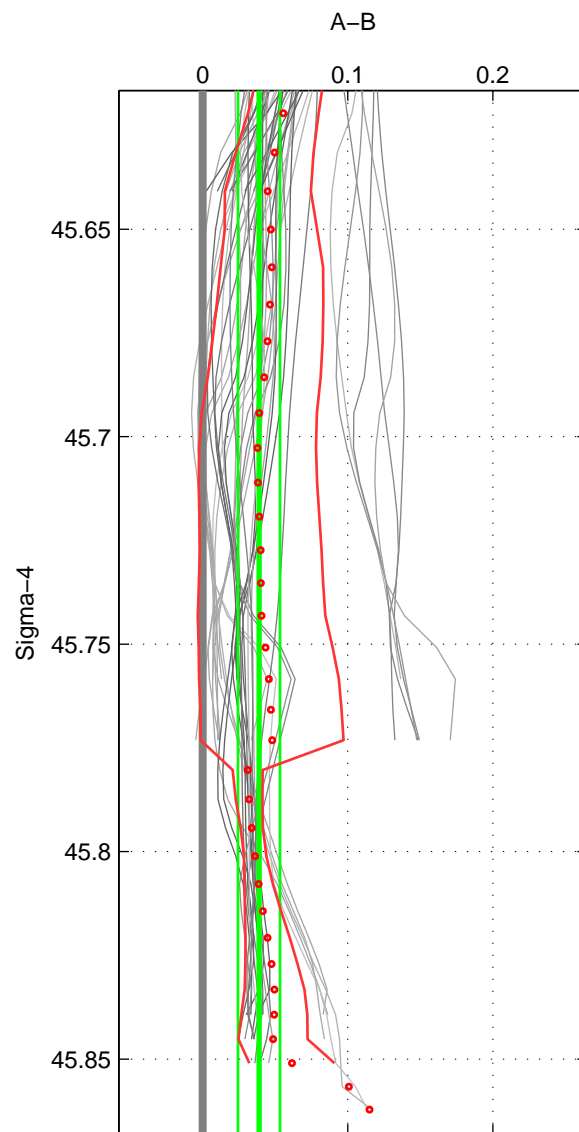

Cruise A (red). Date: May 1993 Cruisename: 204-29CS19930510

Cruise B (blue). Date: Jun 2008 Cruisename: 276-35TH20080610

*** "Favourite" values are means of spaces 1 2.

	Offset	O.StDev	Ratio	R.Stdev	Rating
SIGMA:	0.039	0.014	1.001	0.000	4
THETA:	0.020	0.010	1.001	0.000	4
DEPTH:	0.003	0.009	1.000	0.000	3
FAV.:	0.029	0.012	1.001	0.000	4

Profiles of A: 7
 Profiles of B: 9
 Diff profs: 48
 WMoffset (A-B): 0.038911
 WMoffset stdev: 0.014469
 WMratio (A/B): 1.0011
 WMratio stdev: 0.00041412

Quality (1-5): 4

Profiles of A: 7
 Profiles of B: 9
 Diff profs: 48
 WMoffset (A-B): 0.019954
 WMoffset stdev: 0.010079
 WMratio (A/B): 1.0006
 WMratio stdev: 0.00028833

Quality (1-5): 4

Profiles of A: 6
 Profiles of B: 9
 Diff profs: 42
 WMoffset (A-B): 0.0026159
 WMoffset stdev: 0.0093041
 WMratio (A/B): 1.0001
 WMratio stdev: 0.00026622

Quality (1-5): 3