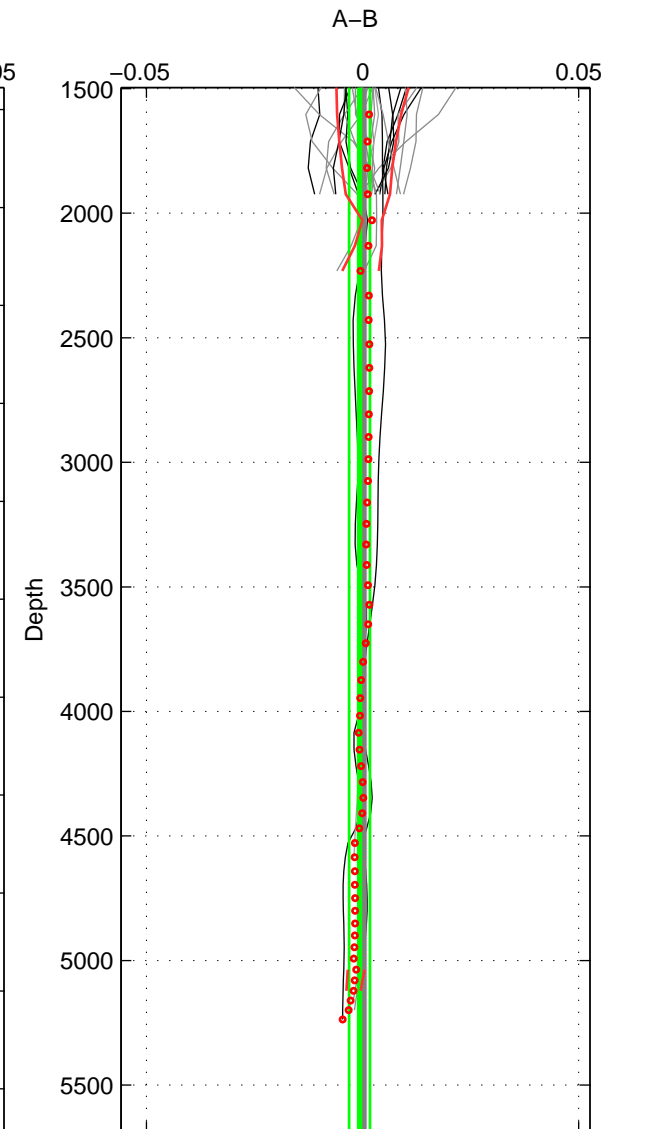

Cruise A (red). Date: Oct 2000 Cruisename: 555-49HG20000912

Cruise B (blue). Date: Feb 2003 Cruisename: 660-49UF20030225

*** "Favourite" values are means of spaces 1 2.

	Offset	O.StDev	Ratio	R.Stdev	Rating
SIGMA:	-0.000	0.004	1.000	0.000	5
THETA:	-0.000	0.002	1.000	0.000	5
DEPTH:	-0.001	0.002	1.000	0.000	4
FAV. :	-0.000	0.003	1.000	0.000	5

Profiles of A: 9
 Profiles of B: 19
 Diff profs : 26
 WMoffset (A-B): -0.00030667
 WMoffset stdev: 0.0037455
 WMratio (A/B): 0.99999
 WMratio stdev: 0.00010818

Quality (1-5): 5

Profiles of A: 9
 Profiles of B: 19
 Diff profs : 26
 WMoffset (A-B): -0.00041324
 WMoffset stdev: 0.0017345
 WMratio (A/B): 0.99999
 WMratio stdev: 4.9984e-05

Quality (1-5): 5

Profiles of A: 9
 Profiles of B: 19
 Diff profs : 26
 WMoffset (A-B): -0.00071211
 WMoffset stdev: 0.0024143
 WMratio (A/B): 0.99998
 WMratio stdev: 6.9594e-05

Quality (1-5): 4