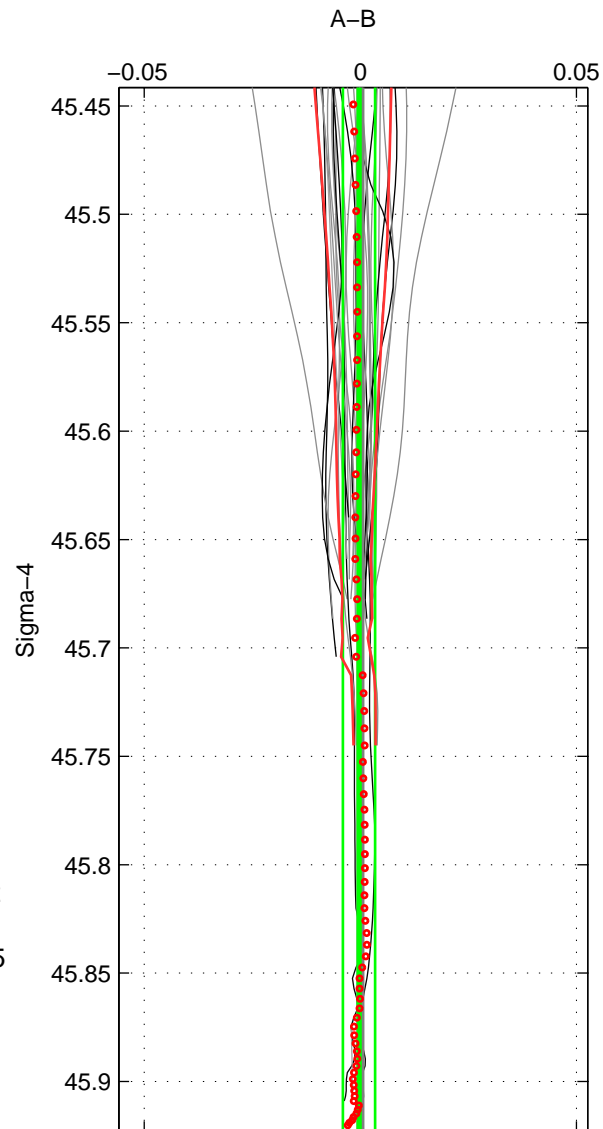

Cruise A (red). Date: Oct 2000 Cruisename: 555-49HG20000912

Cruise B (blue). Date: Feb 2003 Cruisename: 660-49UF20030225

*** "Favourite" values are means of spaces 1 2.

	Offset	O.StDev	Ratio	R.Stdev	Rating
SIGMA:	-0.000	0.004	1.000	0.000	5
THETA:	-0.000	0.002	1.000	0.000	5
DEPTH:	-0.001	0.002	1.000	0.000	4
FAV. :	-0.000	0.003	1.000	0.000	5

Profiles of A: 9
 Profiles of B: 19
 Diff profs : 26
 WMoffset (A-B): -0.00030667
 WMoffset stdev: 0.0037455
 WMratio (A/B): 0.99999
 WMratio stdev: 0.00010818

Quality (1-5): 5

Profiles of A: 9
 Profiles of B: 19
 Diff profs : 26
 WMoffset (A-B): -0.00041324
 WMoffset stdev: 0.0017345
 WMratio (A/B): 0.99999
 WMratio stdev: 4.9984e-05

Quality (1-5): 5

Profiles of A: 9
 Profiles of B: 19
 Diff profs : 26
 WMoffset (A-B): -0.00071211
 WMoffset stdev: 0.0024143
 WMratio (A/B): 0.99998
 WMratio stdev: 6.9594e-05

Quality (1-5): 4