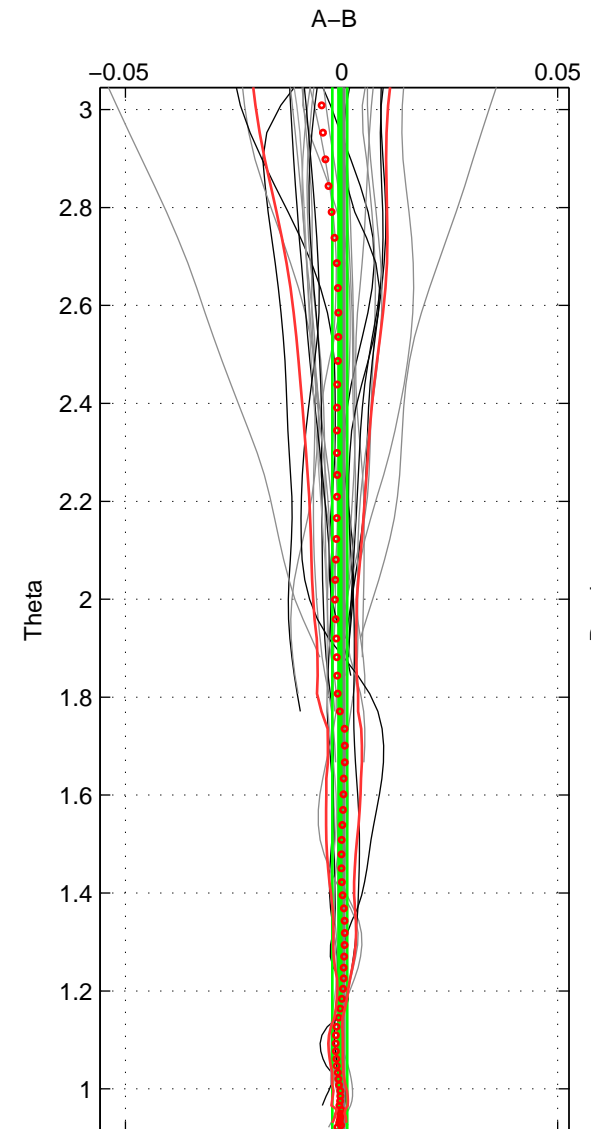

Cruise A (red). Date: Oct 2000 Cruisename: 555-49HG20000912

Cruise B (blue). Date: Feb 2003 Cruisename: 660-49UF20030225

*** "Favourite" values are means of spaces 1 2.

	Offset	O.StDev	Ratio	R.Stdev	Rating
SIGMA:	-0.000	0.004	1.000	0.000	5
THETA:	-0.000	0.002	1.000	0.000	5
DEPTH:	-0.001	0.002	1.000	0.000	4
FAV. :	-0.000	0.003	1.000	0.000	5

Profiles of A: 9
 Profiles of B: 19
 Diff profs : 26
 WMoffset (A-B): -0.00030667
 WMoffset stdev: 0.0037455
 WMratio (A/B): 0.99999
 WMratio stdev: 0.00010818

Quality (1-5): 5

Profiles of A: 9
 Profiles of B: 19
 Diff profs : 26
 WMoffset (A-B): -0.00041324
 WMoffset stdev: 0.0017345
 WMratio (A/B): 0.99999
 WMratio stdev: 4.9984e-05

Quality (1-5): 5

Profiles of A: 9
 Profiles of B: 19
 Diff profs : 26
 WMoffset (A-B): -0.00071211
 WMoffset stdev: 0.0024143
 WMratio (A/B): 0.99998
 WMratio stdev: 6.9594e-05

Quality (1-5): 4