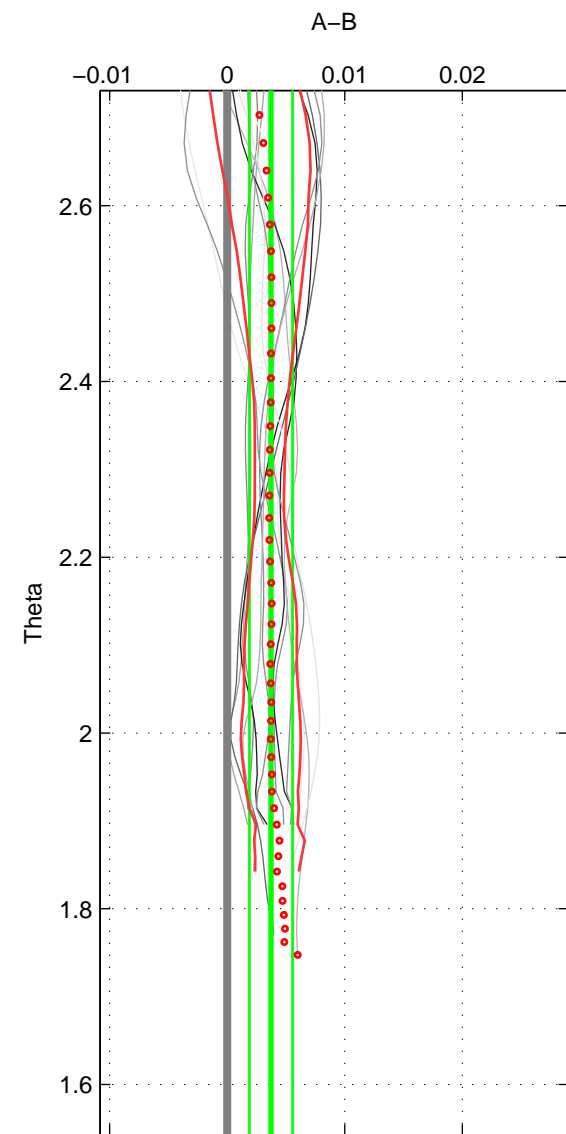

Cruise A (red). Date: Jul 1987 Cruisename: 483-31OC19870606

Cruise B (blue). Date: Aug 1993 Cruisename: 498-325019930705

*** "Favourite" values are means of spaces 1 2 3.

	Offset	O.StDev	Ratio	R.Stdev	Rating
SIGMA:	0.003	0.001	1.000	0.000	2
THETA:	0.004	0.002	1.000	0.000	2
DEPTH:	0.005	0.004	1.000	0.000	2
FAV.:	0.004	0.002	1.000	0.000	2

Profiles of A: 3
 Profiles of B: 5
 Diff profs : 13
 WMoffset (A-B): 0.0027864
 WMoffset stdev: 0.0013932
 WMratio (A/B): 1.0001
 WMratio stdev: 4.0244e-05

Quality (1-5): 2

Profiles of A: 3
 Profiles of B: 5
 Diff profs : 13
 WMoffset (A-B): 0.0037226
 WMoffset stdev: 0.0018386
 WMratio (A/B): 1.0001
 WMratio stdev: 5.311e-05

Quality (1-5): 2

Profiles of A: 3
 Profiles of B: 5
 Diff profs : 13
 WMoffset (A-B): 0.0050244
 WMoffset stdev: 0.0035939
 WMratio (A/B): 1.0001
 WMratio stdev: 0.00010377

Quality (1-5): 2