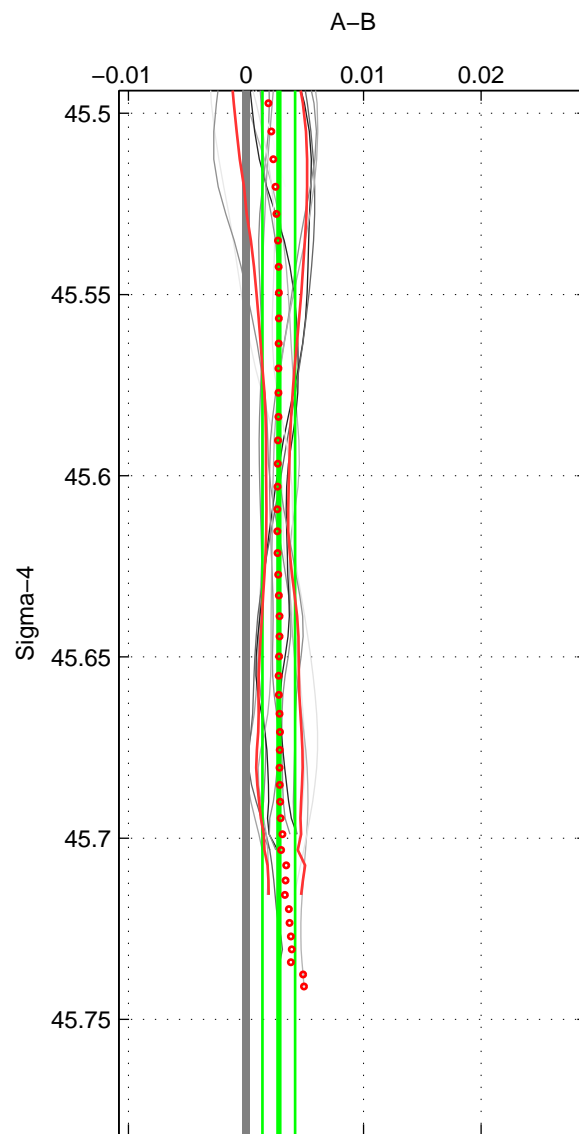

Cruise A (red). Date: Jul 1987 Cruisename: 483-31OC19870606

Cruise B (blue). Date: Aug 1993 Cruisename: 498-325019930705

*** "Favourite" values are means of spaces 1 2 3.

	Offset	O.StDev	Ratio	R.Stdev	Rating
SIGMA:	0.003	0.001	1.000	0.000	2
THETA:	0.004	0.002	1.000	0.000	2
DEPTH:	0.005	0.004	1.000	0.000	2
FAV.:	0.004	0.002	1.000	0.000	2

Profiles of A: 3
 Profiles of B: 5
 Diff profs : 13
 WMoffset (A-B): 0.0027864
 WMoffset stdev: 0.0013932
 WMratio (A/B): 1.0001
 WMratio stdev: 4.0244e-05

Quality (1-5): 2

Profiles of A: 3
 Profiles of B: 5
 Diff profs : 13
 WMoffset (A-B): 0.0037226
 WMoffset stdev: 0.0018386
 WMratio (A/B): 1.0001
 WMratio stdev: 5.311e-05

Quality (1-5): 2

Profiles of A: 3
 Profiles of B: 5
 Diff profs : 13
 WMoffset (A-B): 0.0050244
 WMoffset stdev: 0.0035939
 WMratio (A/B): 1.0001
 WMratio stdev: 0.00010377

Quality (1-5): 2