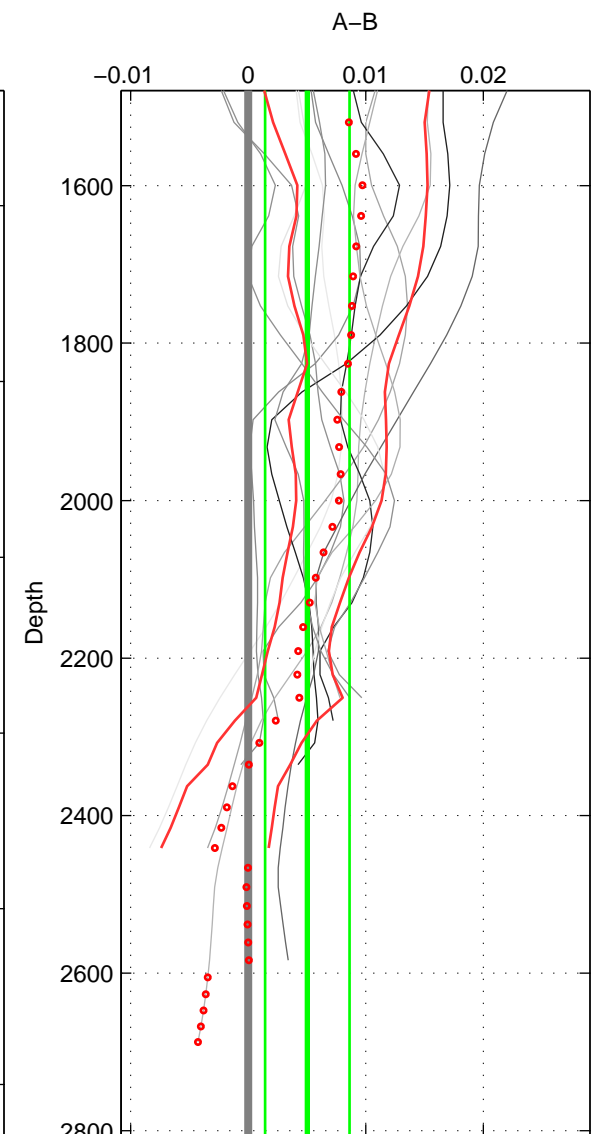

Cruise A (red). Date: Jul 1987 Cruisename: 483-31OC19870606

Cruise B (blue). Date: Aug 1993 Cruisename: 498-325019930705

*** "Favourite" values are means of spaces 1 2 3.

	Offset	O.StDev	Ratio	R.Stdev	Rating
SIGMA:	0.003	0.001	1.000	0.000	2
THETA:	0.004	0.002	1.000	0.000	2
DEPTH:	0.005	0.004	1.000	0.000	2
FAV.:	0.004	0.002	1.000	0.000	2

Profiles of A: 3
 Profiles of B: 5
 Diff profs : 13
 WMoffset (A-B): 0.0027864
 WMoffset stdev: 0.0013932
 WMratio (A/B): 1.0001
 WMratio stdev: 4.0244e-05

Quality (1-5): 2

Profiles of A: 3
 Profiles of B: 5
 Diff profs : 13
 WMoffset (A-B): 0.0037226
 WMoffset stdev: 0.0018386
 WMratio (A/B): 1.0001
 WMratio stdev: 5.311e-05

Quality (1-5): 2

Profiles of A: 3
 Profiles of B: 5
 Diff profs : 13
 WMoffset (A-B): 0.0050244
 WMoffset stdev: 0.0035939
 WMratio (A/B): 1.0001
 WMratio stdev: 0.00010377

Quality (1-5): 2