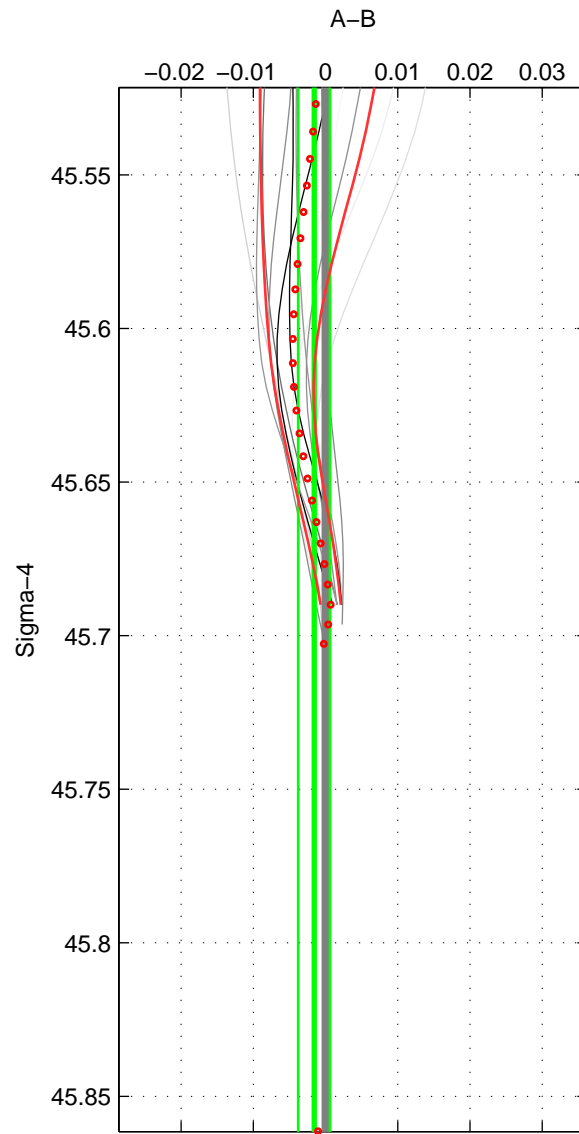

Cruise A (red). Date: Nov 1995 Cruisename: 625-49RY19951115

Cruise B (blue). Date: Apr 2008 Cruisename: 677-49UF20080422

*** "Favourite" values are means of spaces 1 2.

	Offset	O.StDev	Ratio	R.Stdev	Rating
SIGMA:	-0.002	0.002	1.000	0.000	4
THETA:	-0.001	0.000	1.000	0.000	4
DEPTH:	-0.009	0.002	1.000	0.000	3
FAV.:	-0.001	0.001	1.000	0.000	4

Profiles of A: 5
 Profiles of B: 4
 Diff profs: 12
 WMoffset (A-B): -0.0015781
 WMoffset stdev: 0.0022065
 WMratio (A/B): 0.99995
 WMratio stdev: 6.3754e-05

Quality (1-5): 4

Profiles of A: 5
 Profiles of B: 4
 Diff profs: 12
 WMoffset (A-B): -0.0010404
 WMoffset stdev: 0.00046621
 WMratio (A/B): 0.99997
 WMratio stdev: 1.3441e-05

Quality (1-5): 4

Profiles of A: 5
 Profiles of B: 4
 Diff profs: 12
 WMoffset (A-B): -0.0090389
 WMoffset stdev: 0.001584
 WMratio (A/B): 0.99974
 WMratio stdev: 4.5903e-05

Quality (1-5): 3

Please note that statistics are bad.