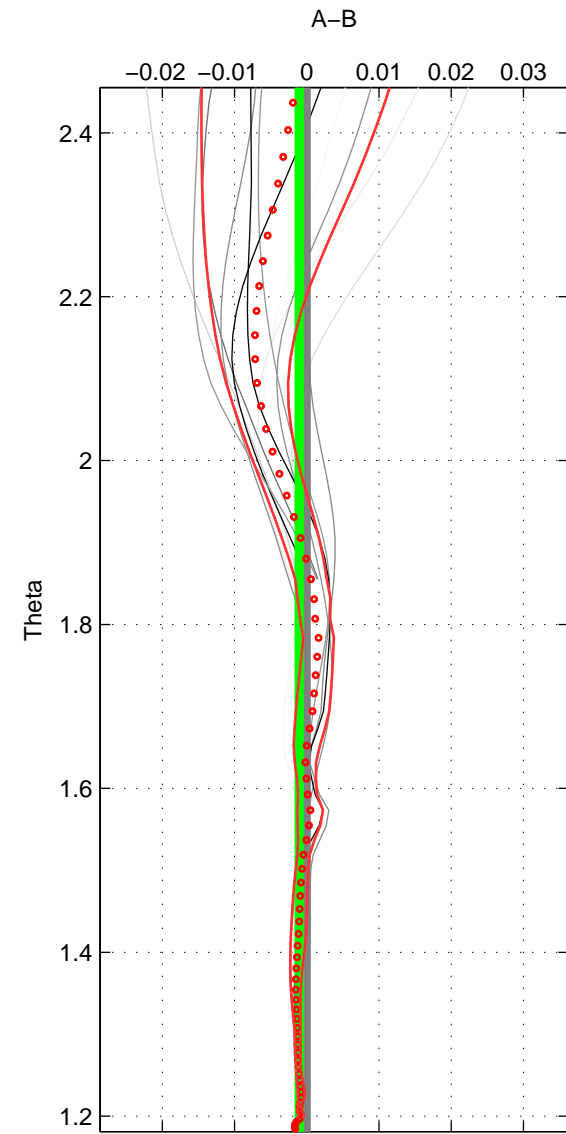

Cruise A (red). Date: Nov 1995 Cruisename: 625-49RY19951115

Cruise B (blue). Date: Apr 2008 Cruisename: 677-49UF20080422

*** "Favourite" values are means of spaces 1 2.

	Offset	O.StDev	Ratio	R.Stdev	Rating
SIGMA:	-0.002	0.002	1.000	0.000	4
THETA:	-0.001	0.000	1.000	0.000	4
DEPTH:	-0.009	0.002	1.000	0.000	3
FAV.:	-0.001	0.001	1.000	0.000	4

Profiles of A: 5
 Profiles of B: 4
 Diff profs: 12
 WMoffset (A-B): -0.0015781
 WMoffset stdev: 0.0022065
 WMratio (A/B): 0.99995
 WMratio stdev: 6.3754e-05

Quality (1-5): 4

Profiles of A: 5
 Profiles of B: 4
 Diff profs: 12
 WMoffset (A-B): -0.0010404
 WMoffset stdev: 0.00046621
 WMratio (A/B): 0.99997
 WMratio stdev: 1.3441e-05

Quality (1-5): 4

Profiles of A: 5
 Profiles of B: 4
 Diff profs: 12
 WMoffset (A-B): -0.0090389
 WMoffset stdev: 0.001584
 WMratio (A/B): 0.99974
 WMratio stdev: 4.5903e-05

Quality (1-5): 3

Please note that statistics are bad.