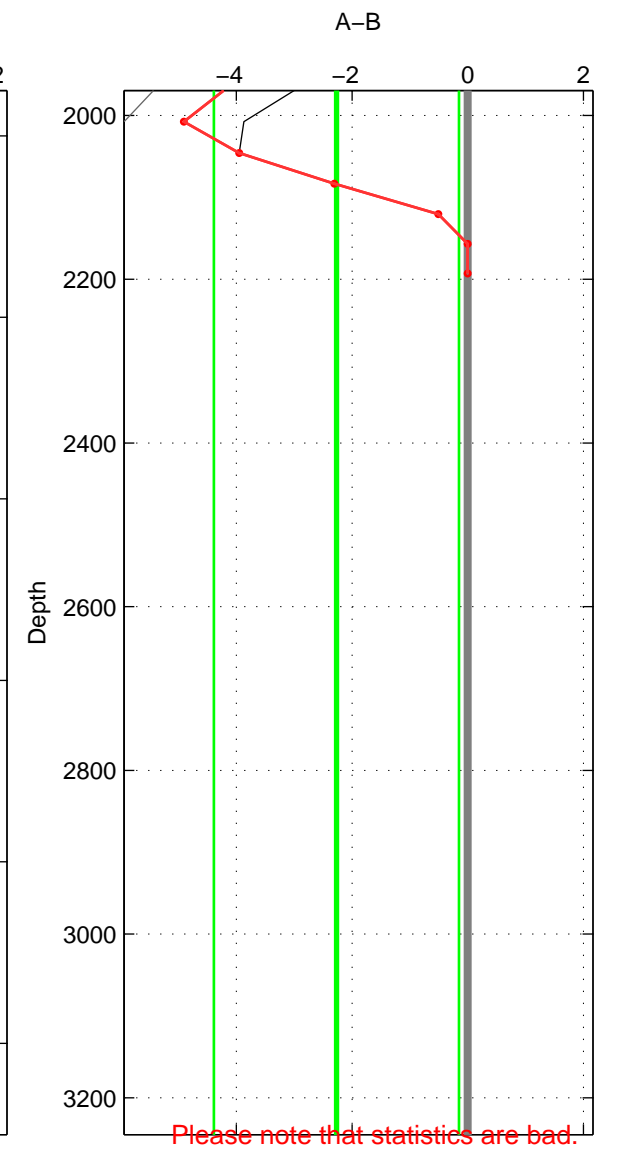

Cruise A (red). Date: Jul 1984 Cruisename: 1-06AQ19840719

Cruise B (blue). Date: Jul 1987 Cruisename: 2-06AQ19870704

*** "Favourite" values are means of spaces 1 2 3.

	Offset	O.StDev	Ratio	R.Stdev	Rating
SIGMA:	-0.001	0.001	1.000	0.000	1
THETA:	0.001	0.000	1.000	0.000	1
DEPTH:	-0.002	0.002	1.000	0.000	1
FAV. :	-0.001	0.001	1.000	0.000	1

Please note that statistics are bad.

Profiles of A: 6
 Profiles of B: 2
 Diff profs : 2
 WMoffset (A-B): -0.0011363
 WMoffset stdev: 0.0011208
 WMratio (A/B): 0.99997
 WMratio stdev: 3.2089e-05

Quality (1-5): 1

Please note that statistics are bad.

Profiles of A: 6
 Profiles of B: 2
 Diff profs : 2
 WMoffset (A-B): 0.0010073
 WMoffset stdev: 0
 WMratio (A/B): 1
 WMratio stdev: 0

Quality (1-5): 1

Please note that statistics are bad.

Profiles of A: 6
 Profiles of B: 2
 Diff profs : 2
 WMoffset (A-B): -0.0022685
 WMoffset stdev: 0.0021185
 WMratio (A/B): 0.99994
 WMratio stdev: 6.0648e-05

Quality (1-5): 1