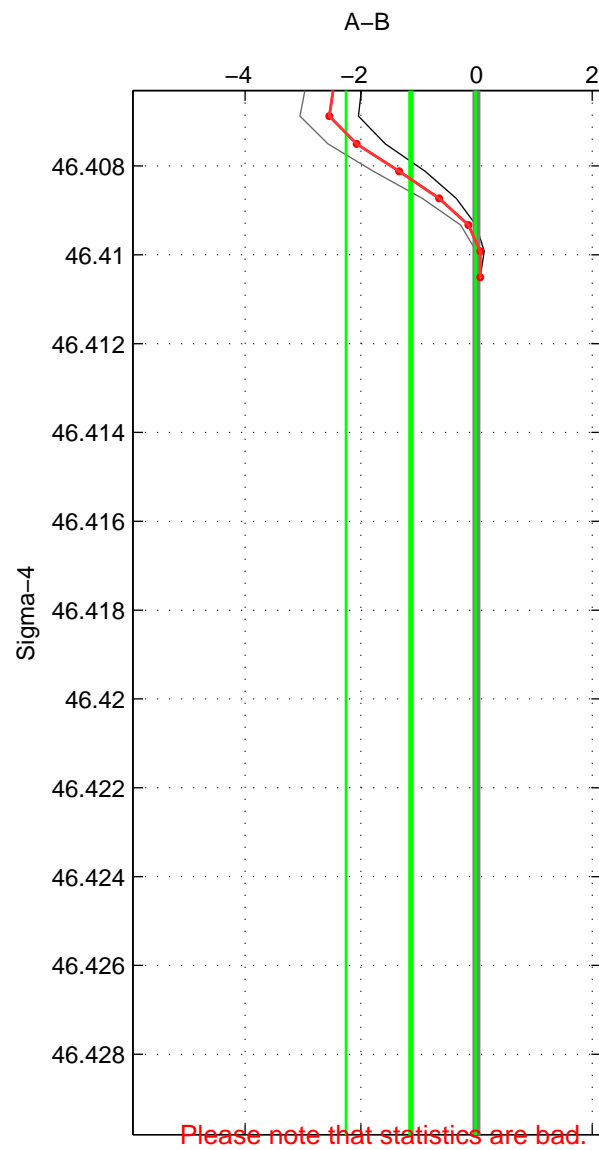

Cruise A (red). Date: Jul 1984 Cruisename: 1-06AQ19840719

Cruise B (blue). Date: Jul 1987 Cruisename: 2-06AQ19870704

*** "Favourite" values are means of spaces 1 2 3.

	Offset	O.StDev	Ratio	R.Stdev	Rating
SIGMA:	-0.001	0.001	1.000	0.000	1
THETA:	0.001	0.000	1.000	0.000	1
DEPTH:	-0.002	0.002	1.000	0.000	1
FAV. :	-0.001	0.001	1.000	0.000	1

Please note that statistics are bad.

Profiles of A: 6
 Profiles of B: 2
 Diff profs : 2
 WMoffset (A-B): -0.0011363
 WMoffset stdev: 0.0011208
 WMratio (A/B): 0.99997
 WMratio stdev: 3.2089e-05

Quality (1-5): 1

Please note that statistics are bad.

Profiles of A: 6
 Profiles of B: 2
 Diff profs : 2
 WMoffset (A-B): 0.0010073
 WMoffset stdev: 0
 WMratio (A/B): 1
 WMratio stdev: 0

Quality (1-5): 1

Please note that statistics are bad.

Profiles of A: 6
 Profiles of B: 2
 Diff profs : 2
 WMoffset (A-B): -0.0022685
 WMoffset stdev: 0.0021185
 WMratio (A/B): 0.99994
 WMratio stdev: 6.0648e-05

Quality (1-5): 1