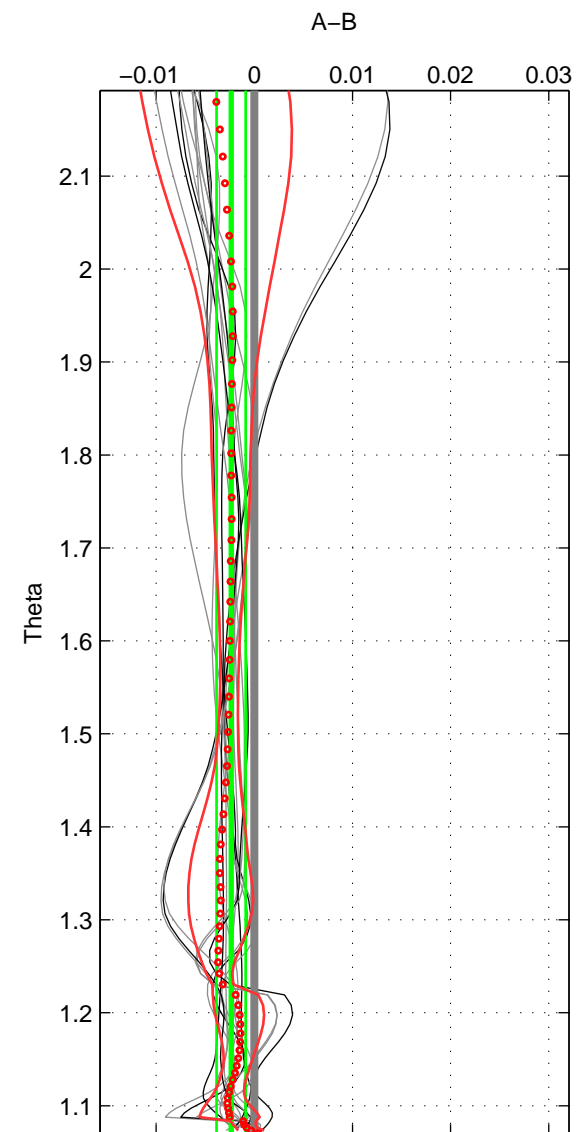

Cruise A (red). Date: May 1993 Cruisename: 558-49HH19930513  
 Cruise B (blue). Date: May 1999 Cruisename: 687-49UP19990419

\*\*\* "Favourite" values are means of spaces 1 2 3.

	Offset	O.StDev	Ratio	R.Stdev	Rating
SIGMA:	-0.002	0.001	1.000	0.000	5
THETA:	-0.002	0.001	1.000	0.000	5
DEPTH:	-0.001	0.001	1.000	0.000	5
FAV. :	-0.002	0.001	1.000	0.000	5

Profiles of A: 5  
 Profiles of B: 6  
 Diff profs : 14  
 WMoffset (A-B): -0.0016472  
 WMoffset stdev: 0.00078368  
 WMratio (A/B): 0.99995  
 WMratio stdev: 2.2615e-05

Quality (1-5): 5

Profiles of A: 5  
 Profiles of B: 6  
 Diff profs : 14  
 WMoffset (A-B): -0.0023542  
 WMoffset stdev: 0.0014864  
 WMratio (A/B): 0.99993  
 WMratio stdev: 4.2895e-05

Quality (1-5): 5

Profiles of A: 5  
 Profiles of B: 6  
 Diff profs : 14  
 WMoffset (A-B): -0.00057626  
 WMoffset stdev: 0.00073059  
 WMratio (A/B): 0.99998  
 WMratio stdev: 2.1059e-05

Quality (1-5): 5