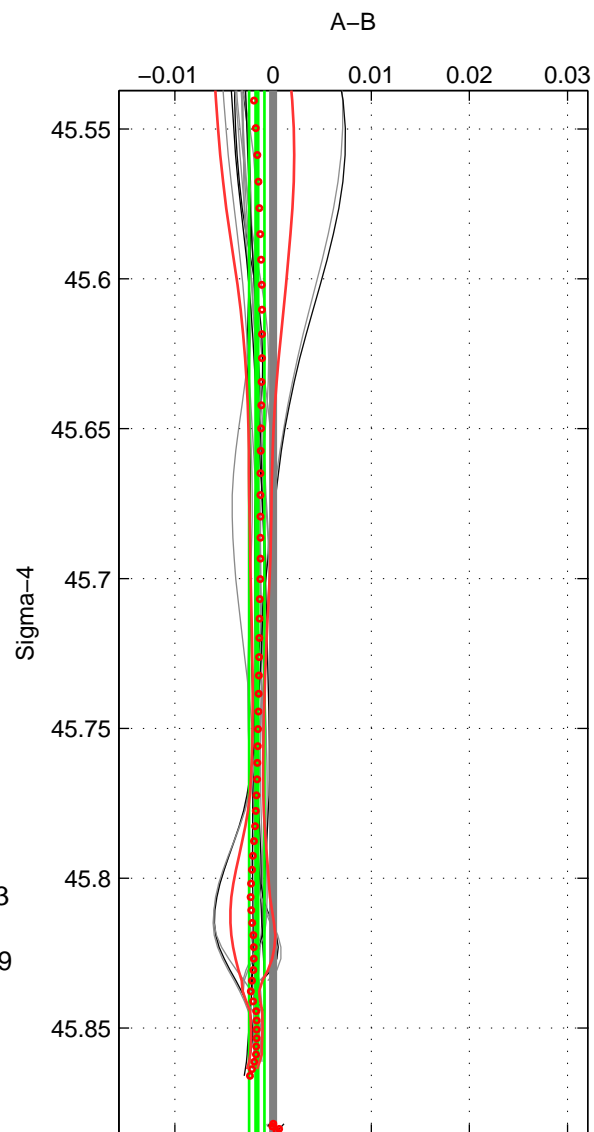

Cruise A (red). Date: May 1993 Cruisename: 558-49HH19930513  
 Cruise B (blue). Date: May 1999 Cruisename: 687-49UP19990419

\*\*\* "Favourite" values are means of spaces 1 2 3.

	Offset	O.StDev	Ratio	R.Stdev	Rating
SIGMA:	-0.002	0.001	1.000	0.000	5
THETA:	-0.002	0.001	1.000	0.000	5
DEPTH:	-0.001	0.001	1.000	0.000	5
FAV. :	-0.002	0.001	1.000	0.000	5

Profiles of A: 5  
 Profiles of B: 6  
 Diff profs : 14  
 WMoffset (A-B): -0.0016472  
 WMoffset stdev: 0.00078368  
 WMratio (A/B): 0.99995  
 WMratio stdev: 2.2615e-05

Quality (1-5): 5

Profiles of A: 5  
 Profiles of B: 6  
 Diff profs : 14  
 WMoffset (A-B): -0.0023542  
 WMoffset stdev: 0.0014864  
 WMratio (A/B): 0.99993  
 WMratio stdev: 4.2895e-05

Quality (1-5): 5

Profiles of A: 5  
 Profiles of B: 6  
 Diff profs : 14  
 WMoffset (A-B): -0.00057626  
 WMoffset stdev: 0.00073059  
 WMratio (A/B): 0.99998  
 WMratio stdev: 2.1059e-05

Quality (1-5): 5