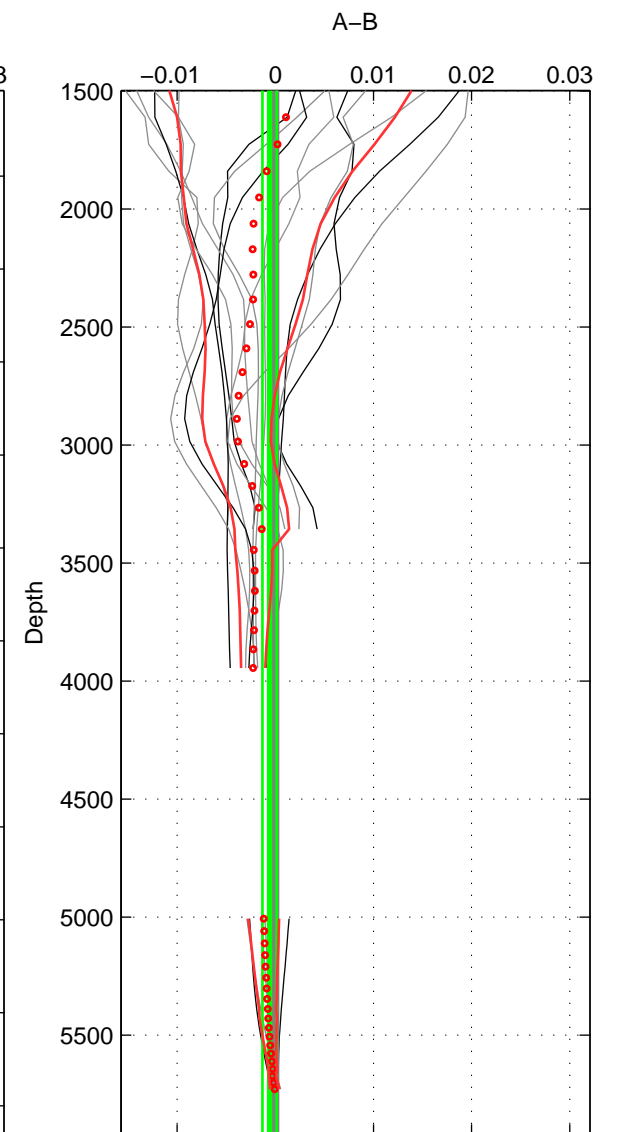

Cruise A (red). Date: May 1993 Cruisename: 558-49HH19930513  
 Cruise B (blue). Date: May 1999 Cruisename: 687-49UP19990419

\*\*\* "Favourite" values are means of spaces 1 2 3.

	Offset	O.StDev	Ratio	R.Stdev	Rating
SIGMA:	-0.002	0.001	1.000	0.000	5
THETA:	-0.002	0.001	1.000	0.000	5
DEPTH:	-0.001	0.001	1.000	0.000	5
FAV. :	-0.002	0.001	1.000	0.000	5

Profiles of A: 5  
 Profiles of B: 6  
 Diff profs : 14  
 WMoffset (A-B): -0.0016472  
 WMoffset stdev: 0.00078368  
 WMratio (A/B): 0.99995  
 WMratio stdev: 2.2615e-05

Quality (1-5): 5

Profiles of A: 5  
 Profiles of B: 6  
 Diff profs : 14  
 WMoffset (A-B): -0.0023542  
 WMoffset stdev: 0.0014864  
 WMratio (A/B): 0.99993  
 WMratio stdev: 4.2895e-05

Quality (1-5): 5

Profiles of A: 5  
 Profiles of B: 6  
 Diff profs : 14  
 WMoffset (A-B): -0.00057626  
 WMoffset stdev: 0.00073059  
 WMratio (A/B): 0.99998  
 WMratio stdev: 2.1059e-05

Quality (1-5): 5