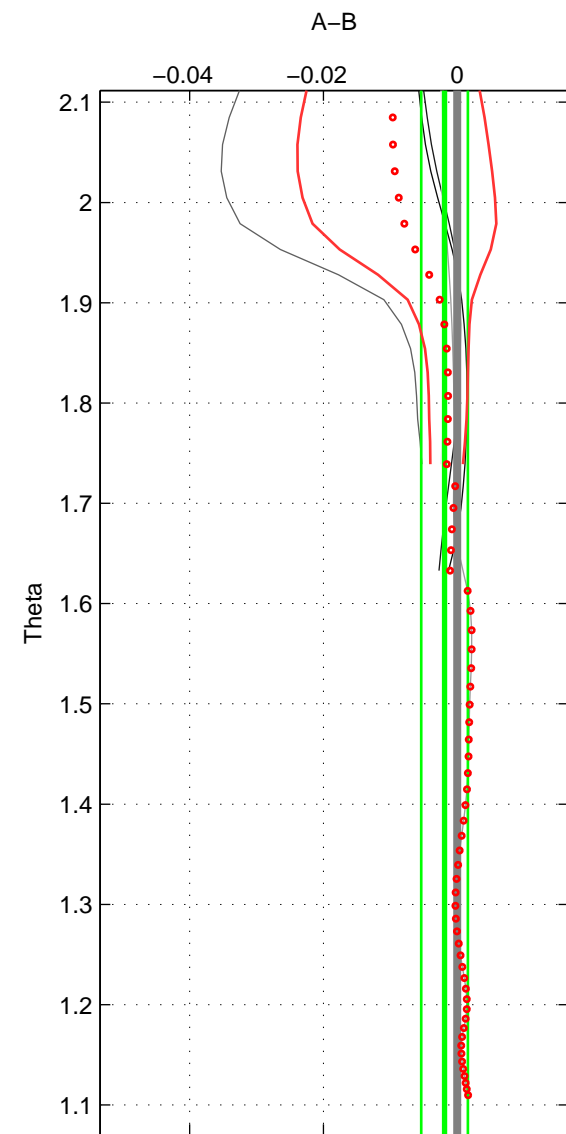

Cruise A (red). Date: Sep 2007 Cruisename: 612-49NZ20070904
 Cruise B (blue). Date: May 1999 Cruisename: 687-49UP19990419

*** "Favourite" values are means of spaces 1 2.

	Offset	O.StDev	Ratio	R.Stdev	Rating
SIGMA:	-0.001	0.002	1.000	0.000	3
THETA:	-0.002	0.003	1.000	0.000	3
DEPTH:	-0.010	0.008	1.000	0.000	2
FAV. :	-0.001	0.003	1.000	0.000	3

Profiles of A: 5
 Profiles of B: 3
 Diff profs : 5
 WMoffset (A-B): -0.0010737
 WMoffset stdev: 0.0019265
 WMratio (A/B): 0.99997
 WMratio stdev: 5.5686e-05

Quality (1-5): 3

Profiles of A: 5
 Profiles of B: 3
 Diff profs : 5
 WMoffset (A-B): -0.0018897
 WMoffset stdev: 0.0034833
 WMratio (A/B): 0.99995
 WMratio stdev: 0.00010068

Quality (1-5): 3

Profiles of A: 5
 Profiles of B: 3
 Diff profs : 5
 WMoffset (A-B): -0.010346
 WMoffset stdev: 0.0076167
 WMratio (A/B): 0.9997
 WMratio stdev: 0.00022014

Quality (1-5): 2

Please note that statistics are bad.