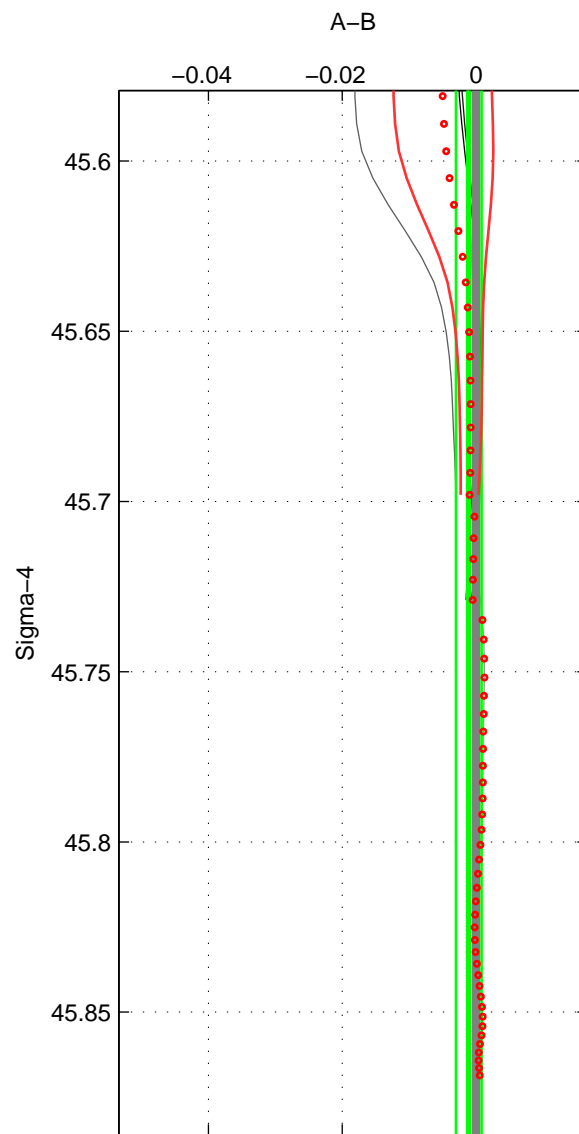

Cruise A (red). Date: Sep 2007 Cruisename: 612-49NZ20070904
 Cruise B (blue). Date: May 1999 Cruisename: 687-49UP19990419

*** "Favourite" values are means of spaces 1 2.

	Offset	O.StDev	Ratio	R.Stdev	Rating
SIGMA:	-0.001	0.002	1.000	0.000	3
THETA:	-0.002	0.003	1.000	0.000	3
DEPTH:	-0.010	0.008	1.000	0.000	2
FAV. :	-0.001	0.003	1.000	0.000	3

Profiles of A: 5
 Profiles of B: 3
 Diff profs : 5
 WMoffset (A-B): -0.0010737
 WMoffset stdev: 0.0019265
 WMratio (A/B): 0.99997
 WMratio stdev: 5.5686e-05

Quality (1-5): 3

Profiles of A: 5
 Profiles of B: 3
 Diff profs : 5
 WMoffset (A-B): -0.0018897
 WMoffset stdev: 0.0034833
 WMratio (A/B): 0.99995
 WMratio stdev: 0.00010068

Quality (1-5): 3

Profiles of A: 5
 Profiles of B: 3
 Diff profs : 5
 WMoffset (A-B): -0.010346
 WMoffset stdev: 0.0076167
 WMratio (A/B): 0.9997
 WMratio stdev: 0.00022014

Quality (1-5): 2

Please note that statistics are bad.