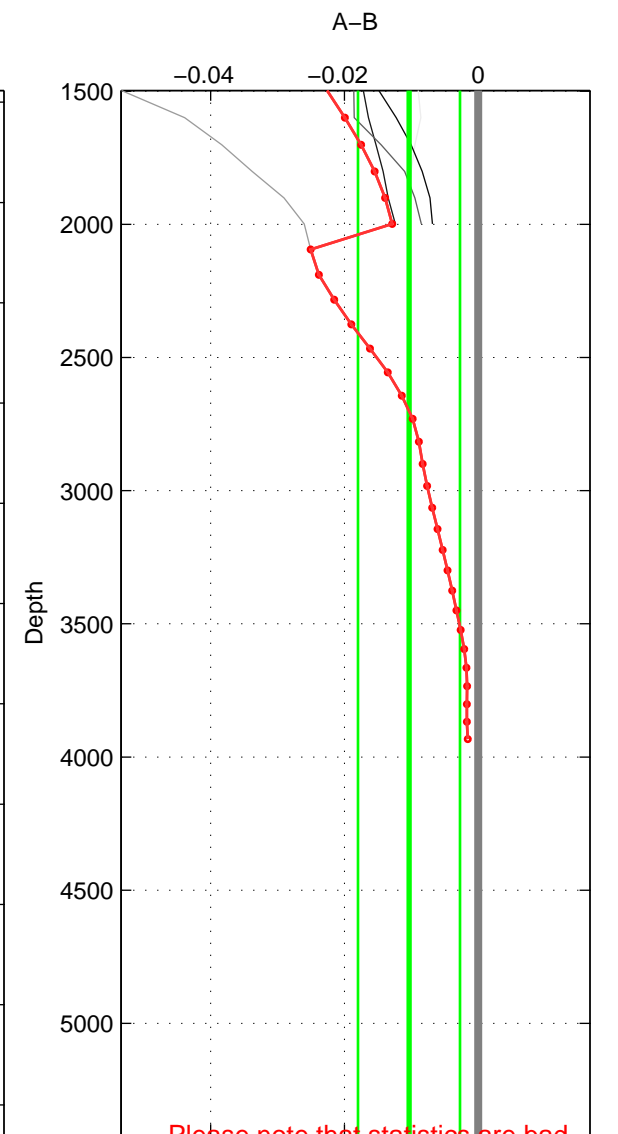

Cruise A (red). Date: Sep 2007 Cruisename: 612-49NZ20070904
 Cruise B (blue). Date: May 1999 Cruisename: 687-49UP19990419

*** "Favourite" values are means of spaces 1 2.

	Offset	O.StDev	Ratio	R.Stdev	Rating
SIGMA:	-0.001	0.002	1.000	0.000	3
THETA:	-0.002	0.003	1.000	0.000	3
DEPTH:	-0.010	0.008	1.000	0.000	2
FAV. :	-0.001	0.003	1.000	0.000	3

Profiles of A: 5
 Profiles of B: 3
 Diff profs : 5
 WMoffset (A-B): -0.0010737
 WMoffset stdev: 0.0019265
 WMratio (A/B): 0.99997
 WMratio stdev: 5.5686e-05

Quality (1-5): 3

Profiles of A: 5
 Profiles of B: 3
 Diff profs : 5
 WMoffset (A-B): -0.0018897
 WMoffset stdev: 0.0034833
 WMratio (A/B): 0.99995
 WMratio stdev: 0.00010068

Quality (1-5): 3

Profiles of A: 5
 Profiles of B: 3
 Diff profs : 5
 WMoffset (A-B): -0.010346
 WMoffset stdev: 0.0076167
 WMratio (A/B): 0.9997
 WMratio stdev: 0.00022014

Quality (1-5): 2

Please note that statistics are bad.