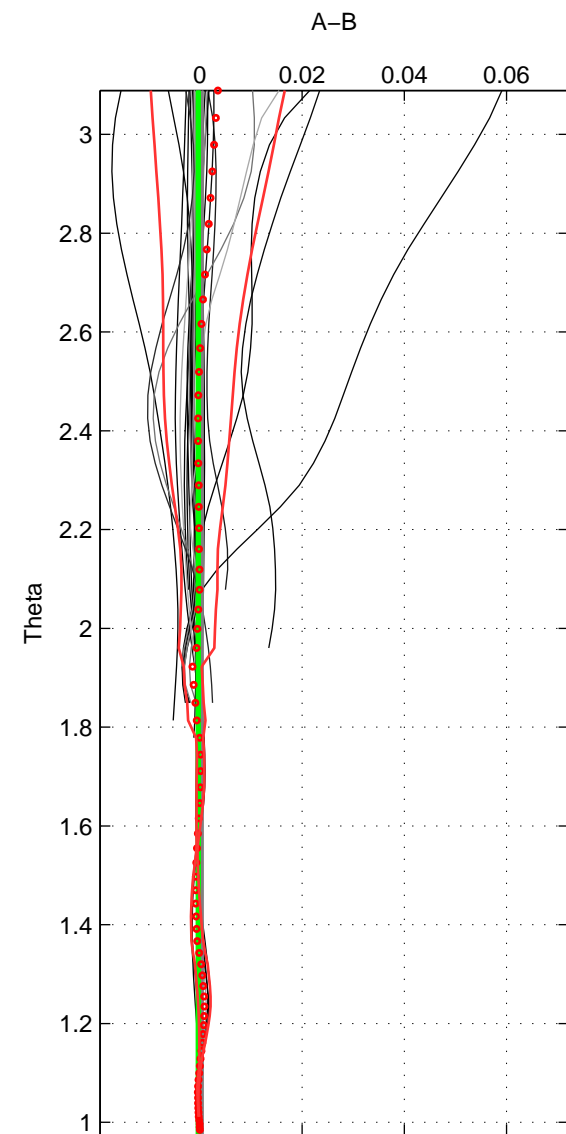

Cruise A (red). Date: Feb 2004 Cruisename: 702-49UP20040114  
 Cruise B (blue). Date: Feb 2006 Cruisename: 710-49UP20060113

\*\*\* "Favourite" values are means of spaces 1 2.

	Offset	O.StDev	Ratio	R.Stdev	Rating
SIGMA:	-0.000	0.000	1.000	0.000	5
THETA:	-0.000	0.000	1.000	0.000	5
DEPTH:	-0.001	0.001	1.000	0.000	4
FAV.:	-0.000	0.000	1.000	0.000	5

Profiles of A: 43  
 Profiles of B: 19  
 Diff profs : 29  
 WMoffset (A-B): -0.00023982  
 WMoffset stdev: 6.497e-05  
 WMratio (A/B): 0.99999  
 WMratio stdev: 1.8721e-06

Quality (1-5): 5

Profiles of A: 43  
 Profiles of B: 19  
 Diff profs : 29  
 WMoffset (A-B): -0.00029445  
 WMoffset stdev: 9.2001e-05  
 WMratio (A/B): 0.99999  
 WMratio stdev: 2.651e-06

Quality (1-5): 5

Profiles of A: 43  
 Profiles of B: 19  
 Diff profs : 29  
 WMoffset (A-B): -0.0014883  
 WMoffset stdev: 0.00090923  
 WMratio (A/B): 0.99996  
 WMratio stdev: 2.6206e-05

Quality (1-5): 4