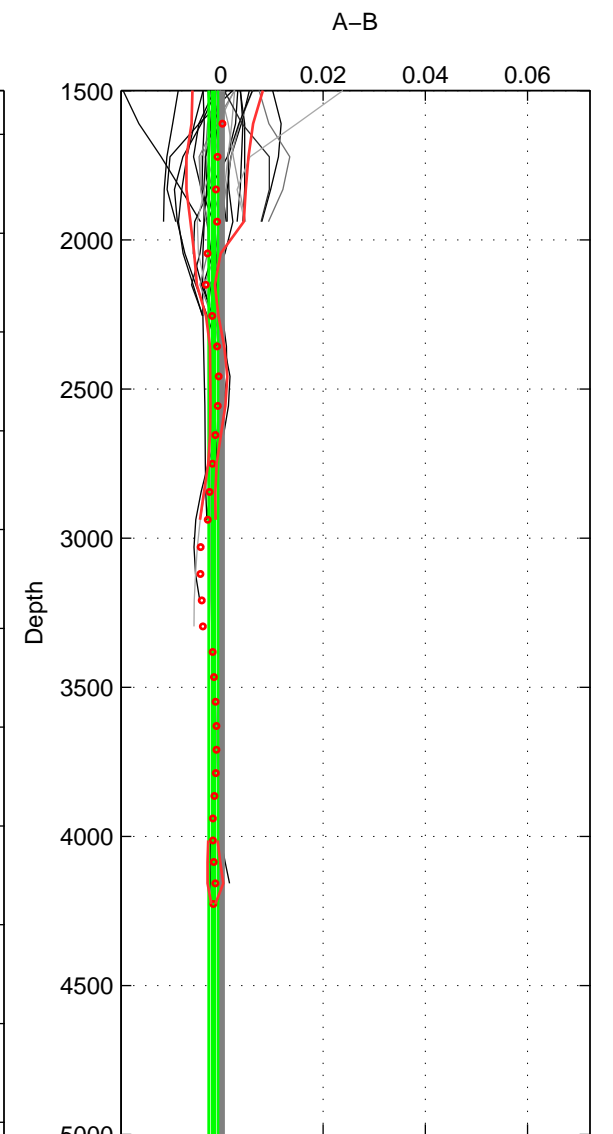

Cruise A (red). Date: Feb 2004 Cruisename: 702-49UP20040114  
 Cruise B (blue). Date: Feb 2006 Cruisename: 710-49UP20060113

\*\*\* "Favourite" values are means of spaces 1 2.

	Offset	O.StDev	Ratio	R.Stdev	Rating
SIGMA:	-0.000	0.000	1.000	0.000	5
THETA:	-0.000	0.000	1.000	0.000	5
DEPTH:	-0.001	0.001	1.000	0.000	4
FAV.:	-0.000	0.000	1.000	0.000	5

Profiles of A: 43  
 Profiles of B: 19  
 Diff profs : 29  
 WMoffset (A-B): -0.00023982  
 WMoffset stdev: 6.497e-05  
 WMratio (A/B): 0.99999  
 WMratio stdev: 1.8721e-06

Quality (1-5): 5

Profiles of A: 43  
 Profiles of B: 19  
 Diff profs : 29  
 WMoffset (A-B): -0.00029445  
 WMoffset stdev: 9.2001e-05  
 WMratio (A/B): 0.99999  
 WMratio stdev: 2.651e-06

Quality (1-5): 5

Profiles of A: 43  
 Profiles of B: 19  
 Diff profs : 29  
 WMoffset (A-B): -0.0014883  
 WMoffset stdev: 0.00090923  
 WMratio (A/B): 0.99996  
 WMratio stdev: 2.6206e-05

Quality (1-5): 4