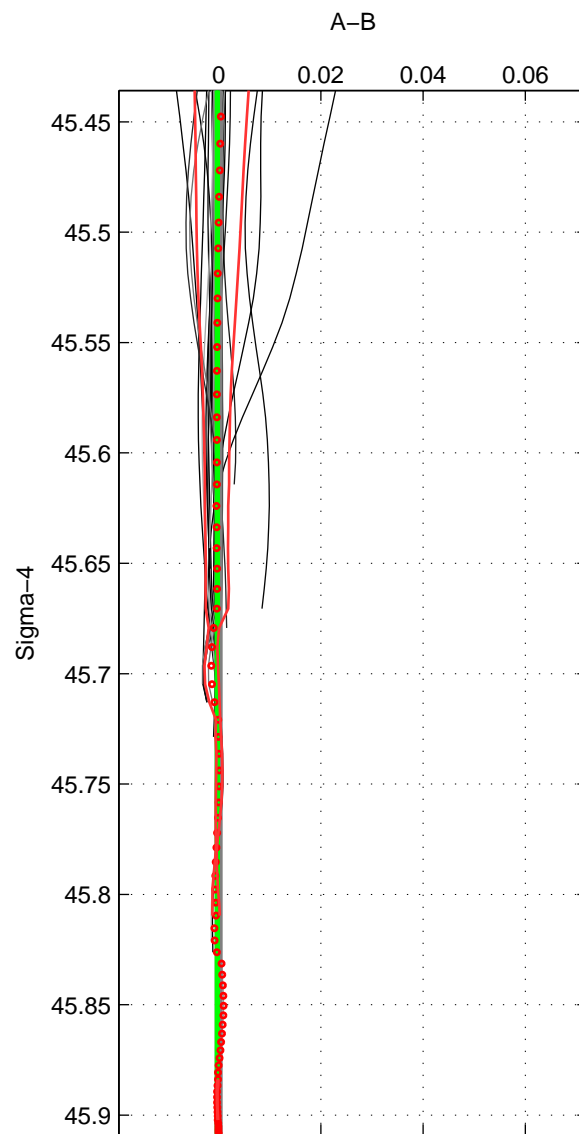

Cruise A (red). Date: Feb 2004 Cruisename: 702-49UP20040114  
 Cruise B (blue). Date: Feb 2006 Cruisename: 710-49UP20060113

\*\*\* "Favourite" values are means of spaces 1 2.

	Offset	O.StDev	Ratio	R.Stdev	Rating
SIGMA:	-0.000	0.000	1.000	0.000	5
THETA:	-0.000	0.000	1.000	0.000	5
DEPTH:	-0.001	0.001	1.000	0.000	4
FAV.:	-0.000	0.000	1.000	0.000	5

Profiles of A: 43  
 Profiles of B: 19  
 Diff profs : 29  
 WMoffset (A-B): -0.00023982  
 WMoffset stdev: 6.497e-05  
 WMratio (A/B): 0.99999  
 WMratio stdev: 1.8721e-06

Quality (1-5): 5

Profiles of A: 43  
 Profiles of B: 19  
 Diff profs : 29  
 WMoffset (A-B): -0.00029445  
 WMoffset stdev: 9.2001e-05  
 WMratio (A/B): 0.99999  
 WMratio stdev: 2.651e-06

Quality (1-5): 5

Profiles of A: 43  
 Profiles of B: 19  
 Diff profs : 29  
 WMoffset (A-B): -0.0014883  
 WMoffset stdev: 0.00090923  
 WMratio (A/B): 0.99996  
 WMratio stdev: 2.6206e-05

Quality (1-5): 4