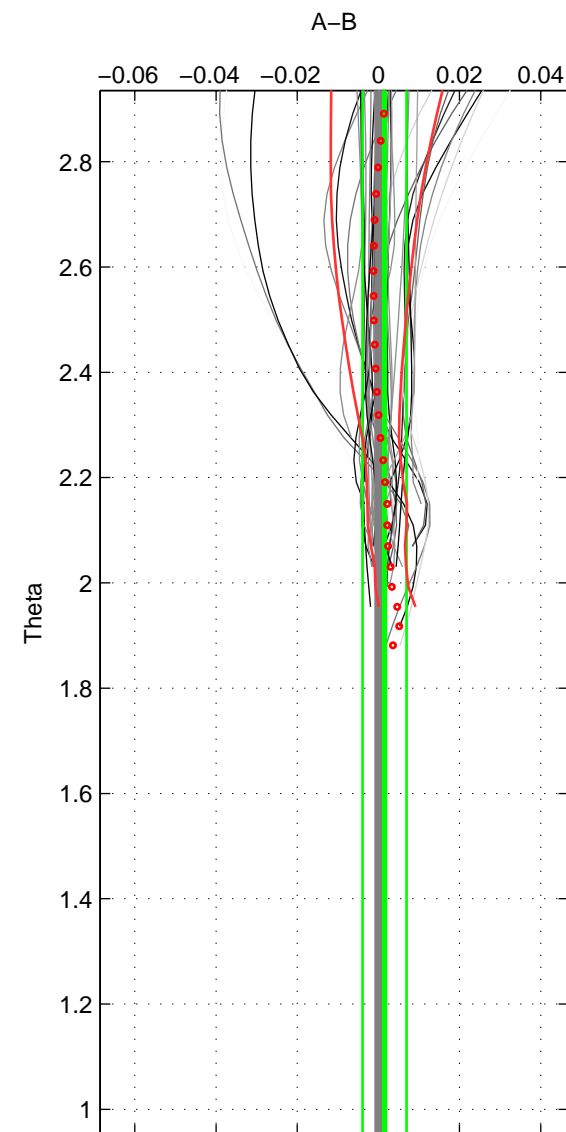

Cruise A (red). Date: Feb 2002 Cruisename: 657-49UF20020117

Cruise B (blue). Date: Jul 2005 Cruisename: 669-49UF20050615

\*\*\* "Favourite" values are means of spaces 1 2.

	Offset	O.StDev	Ratio	R.Stdev	Rating
SIGMA:	0.001	0.004	1.000	0.000	4
THETA:	0.002	0.005	1.000	0.000	4
DEPTH:	-0.004	0.001	1.000	0.000	3
FAV.:	0.001	0.005	1.000	0.000	4

Profiles of A: 27  
 Profiles of B: 16  
 Diff profs : 45  
 WMoffset (A-B): 0.00059951  
 WMoffset stdev: 0.0038223  
 WMratio (A/B): 1  
 WMratio stdev: 0.00011053

Quality (1-5): 4

Profiles of A: 27  
 Profiles of B: 16  
 Diff profs : 45  
 WMoffset (A-B): 0.0015273  
 WMoffset stdev: 0.0054149  
 WMratio (A/B): 1  
 WMratio stdev: 0.00015668

Quality (1-5): 4

Profiles of A: 27  
 Profiles of B: 16  
 Diff profs : 45  
 WMoffset (A-B): -0.0043695  
 WMoffset stdev: 0.00059324  
 WMratio (A/B): 0.99987  
 WMratio stdev: 1.7207e-05

Quality (1-5): 3