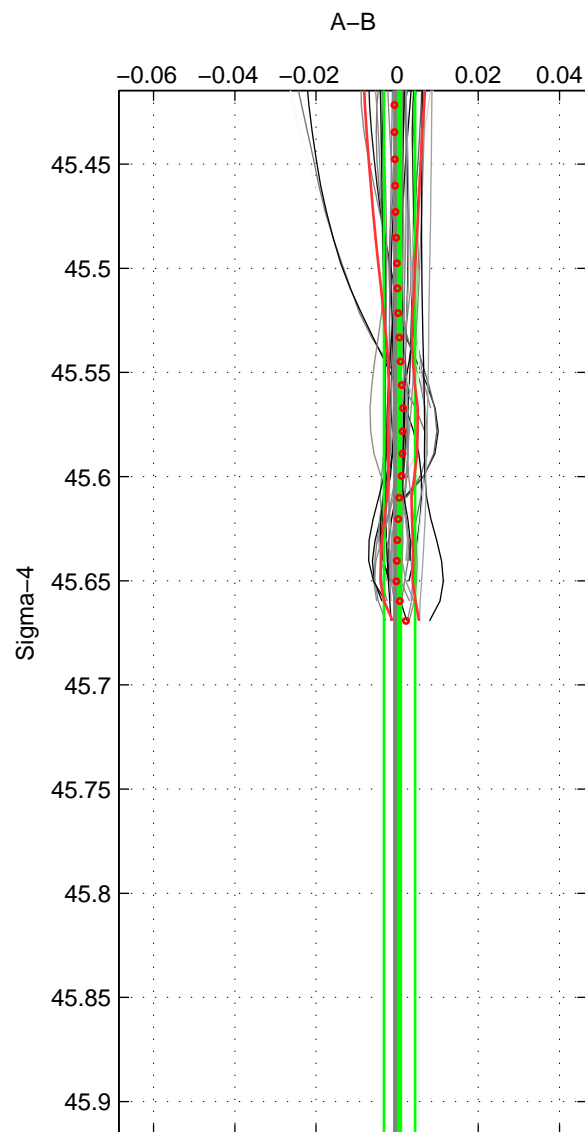

Cruise A (red). Date: Feb 2002 Cruisename: 657-49UF20020117

Cruise B (blue). Date: Jul 2005 Cruisename: 669-49UF20050615

\*\*\* "Favourite" values are means of spaces 1 2.

	Offset	O.StDev	Ratio	R.Stdev	Rating
SIGMA:	0.001	0.004	1.000	0.000	4
THETA:	0.002	0.005	1.000	0.000	4
DEPTH:	-0.004	0.001	1.000	0.000	3
FAV.:	0.001	0.005	1.000	0.000	4

Profiles of A: 27  
 Profiles of B: 16  
 Diff profs : 45  
 WMoffset (A-B): 0.00059951  
 WMoffset stdev: 0.0038223  
 WMratio (A/B): 1  
 WMratio stdev: 0.00011053

Quality (1-5): 4

Profiles of A: 27  
 Profiles of B: 16  
 Diff profs : 45  
 WMoffset (A-B): 0.0015273  
 WMoffset stdev: 0.0054149  
 WMratio (A/B): 1  
 WMratio stdev: 0.00015668

Quality (1-5): 4

Profiles of A: 27  
 Profiles of B: 16  
 Diff profs : 45  
 WMoffset (A-B): -0.0043695  
 WMoffset stdev: 0.00059324  
 WMratio (A/B): 0.99987  
 WMratio stdev: 1.7207e-05

Quality (1-5): 3