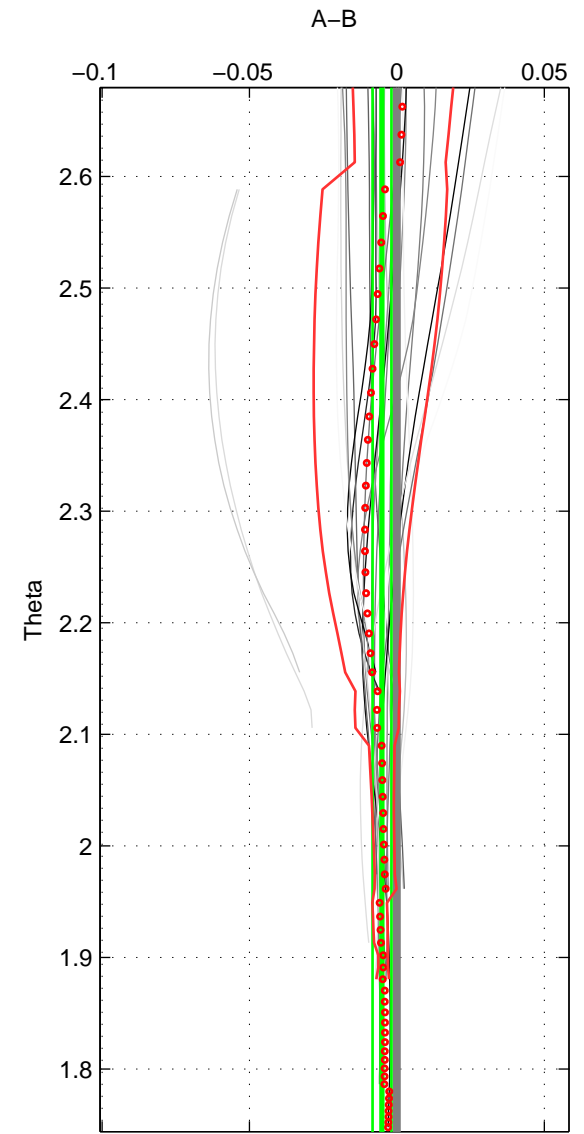

Cruise A (red). Date: Jul 2005 Cruisename: 669-49UF20050615

Cruise B (blue). Date: May 1999 Cruisename: 687-49UP19990419

\*\*\* "Favourite" values are means of spaces 1 2 3.

	Offset	O.StDev	Ratio	R.Stdev	Rating
SIGMA:	-0.003	0.002	1.000	0.000	4
THETA:	-0.005	0.003	1.000	0.000	4
DEPTH:	-0.017	0.021	1.000	0.001	4
FAV. :	-0.008	0.009	1.000	0.000	4

Profiles of A: 7  
 Profiles of B: 7  
 Diff profs : 23  
 WMoffset (A-B): -0.002974  
 WMoffset stdev: 0.0021893  
 WMratio (A/B): 0.99991  
 WMratio stdev: 6.3292e-05

Quality (1-5): 4

Profiles of A: 7  
 Profiles of B: 7  
 Diff profs : 23  
 WMoffset (A-B): -0.0050489  
 WMoffset stdev: 0.0031746  
 WMratio (A/B): 0.99985  
 WMratio stdev: 9.1778e-05

Quality (1-5): 4

Profiles of A: 7  
 Profiles of B: 7  
 Diff profs : 23  
 WMoffset (A-B): -0.017119  
 WMoffset stdev: 0.020761  
 WMratio (A/B): 0.99951  
 WMratio stdev: 0.00060019

Quality (1-5): 4