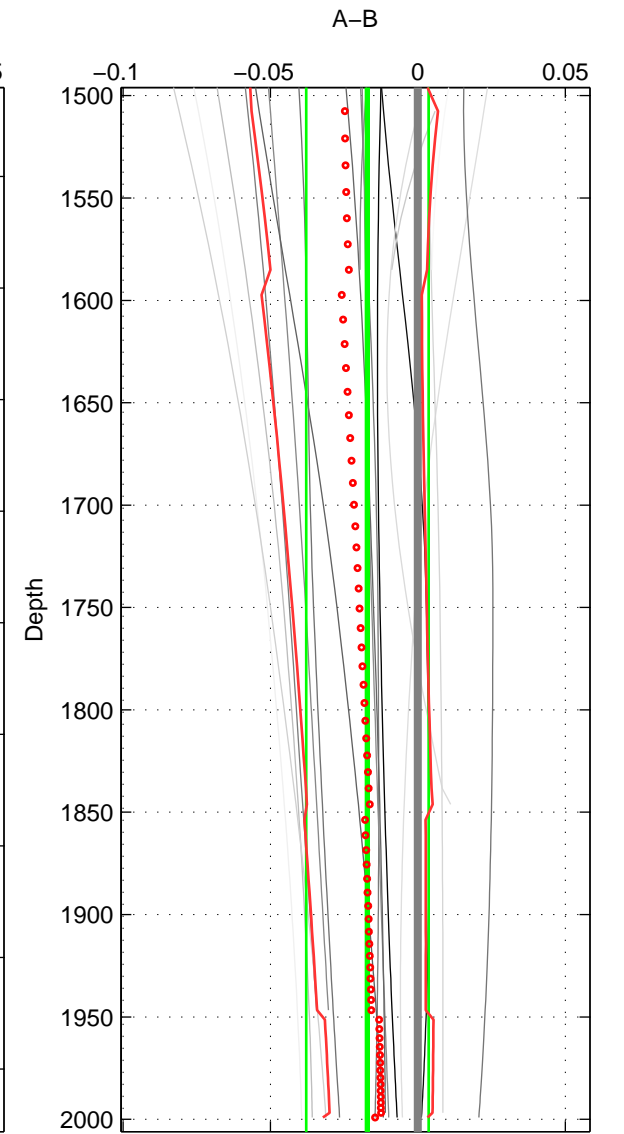

Cruise A (red). Date: Jul 2005 Cruisename: 669-49UF20050615

Cruise B (blue). Date: May 1999 Cruisename: 687-49UP19990419

\*\*\* "Favourite" values are means of spaces 1 2 3.

	Offset	O.StDev	Ratio	R.Stdev	Rating
SIGMA:	-0.003	0.002	1.000	0.000	4
THETA:	-0.005	0.003	1.000	0.000	4
DEPTH:	-0.017	0.021	1.000	0.001	4
FAV. :	-0.008	0.009	1.000	0.000	4

Profiles of A: 7  
 Profiles of B: 7  
 Diff profs : 23  
 WMoffset (A-B): -0.002974  
 WMoffset stdev: 0.0021893  
 WMratio (A/B): 0.99991  
 WMratio stdev: 6.3292e-05

Quality (1-5): 4

Profiles of A: 7  
 Profiles of B: 7  
 Diff profs : 23  
 WMoffset (A-B): -0.0050489  
 WMoffset stdev: 0.0031746  
 WMratio (A/B): 0.99985  
 WMratio stdev: 9.1778e-05

Quality (1-5): 4

Profiles of A: 7  
 Profiles of B: 7  
 Diff profs : 23  
 WMoffset (A-B): -0.017119  
 WMoffset stdev: 0.020761  
 WMratio (A/B): 0.99951  
 WMratio stdev: 0.00060019

Quality (1-5): 4