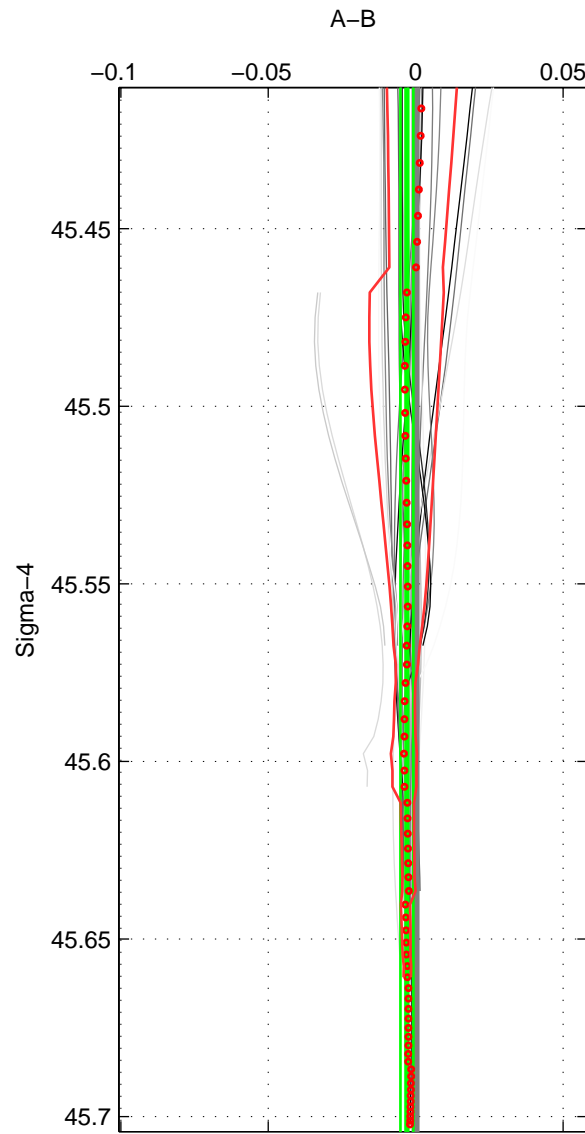

Cruise A (red). Date: Jul 2005 Cruisename: 669-49UF20050615

Cruise B (blue). Date: May 1999 Cruisename: 687-49UP19990419

\*\*\* "Favourite" values are means of spaces 1 2 3.

	Offset	O.StDev	Ratio	R.Stdev	Rating
SIGMA:	-0.003	0.002	1.000	0.000	4
THETA:	-0.005	0.003	1.000	0.000	4
DEPTH:	-0.017	0.021	1.000	0.001	4
FAV. :	-0.008	0.009	1.000	0.000	4

Profiles of A: 7  
 Profiles of B: 7  
 Diff profs : 23  
 WMoffset (A-B): -0.002974  
 WMoffset stdev: 0.0021893  
 WMratio (A/B): 0.99991  
 WMratio stdev: 6.3292e-05

Quality (1-5): 4

Profiles of A: 7  
 Profiles of B: 7  
 Diff profs : 23  
 WMoffset (A-B): -0.0050489  
 WMoffset stdev: 0.0031746  
 WMratio (A/B): 0.99985  
 WMratio stdev: 9.1778e-05

Quality (1-5): 4

Profiles of A: 7  
 Profiles of B: 7  
 Diff profs : 23  
 WMoffset (A-B): -0.017119  
 WMoffset stdev: 0.020761  
 WMratio (A/B): 0.99951  
 WMratio stdev: 0.00060019

Quality (1-5): 4