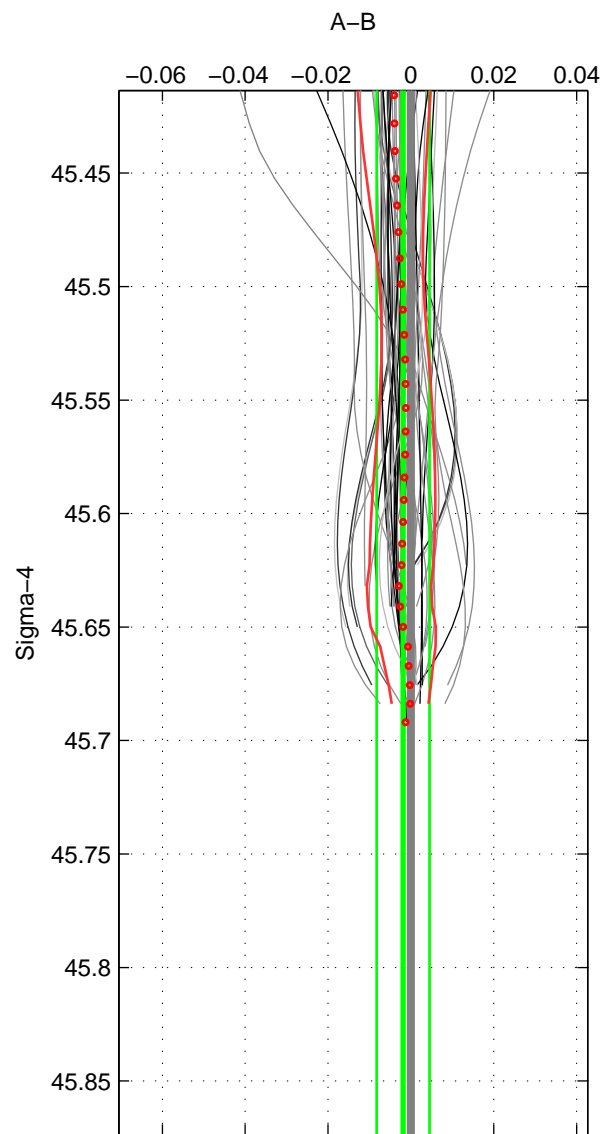

Cruise A (red). Date: Jul 2001 Cruisename: 656-49UF20010710

Cruise B (blue). Date: Jul 2005 Cruisename: 708-49UP20050708

\*\*\* "Favourite" values are means of spaces 1 2.

	Offset	O.StDev	Ratio	R.Stdev	Rating
SIGMA:	-0.002	0.006	1.000	0.000	5
THETA:	-0.003	0.009	1.000	0.000	5
DEPTH:	-0.001	0.001	1.000	0.000	3
FAV.:	-0.002	0.008	1.000	0.000	5

Profiles of A: 34  
 Profiles of B: 15  
 Diff profs : 49  
 WMoffset (A-B): -0.0018801  
 WMoffset stdev: 0.0063817  
 WMratio (A/B): 0.99995  
 WMratio stdev: 0.00018461

Quality (1-5): 5

Profiles of A: 34  
 Profiles of B: 15  
 Diff profs : 49  
 WMoffset (A-B): -0.0027602  
 WMoffset stdev: 0.009256  
 WMratio (A/B): 0.99992  
 WMratio stdev: 0.00026786

Quality (1-5): 5

Profiles of A: 34  
 Profiles of B: 15  
 Diff profs : 49  
 WMoffset (A-B): -0.00072525  
 WMoffset stdev: 0.0011488  
 WMratio (A/B): 0.99998  
 WMratio stdev: 3.3269e-05

Quality (1-5): 3