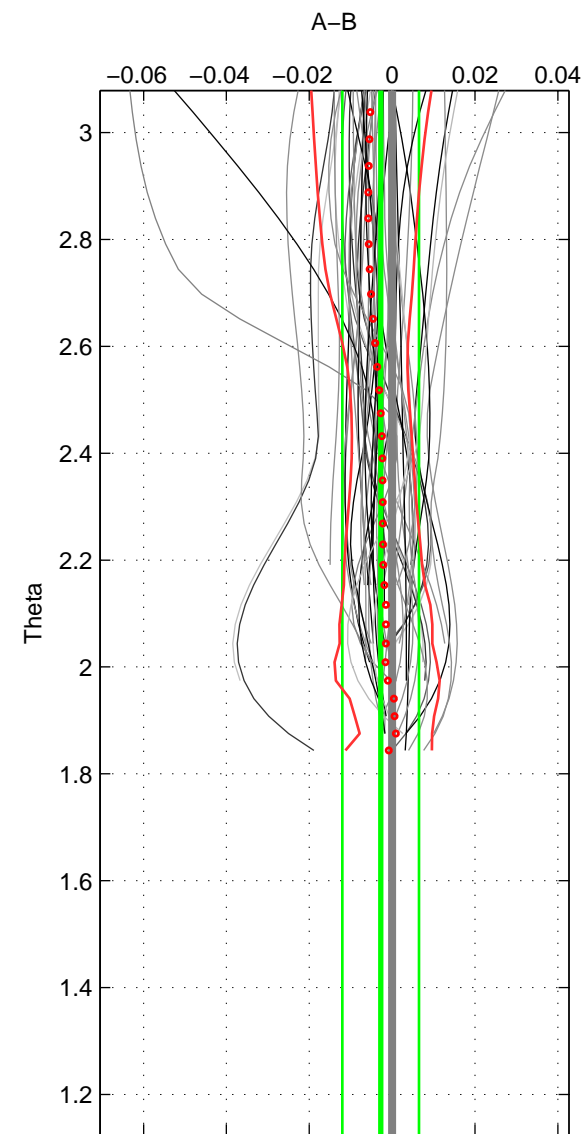

Cruise A (red). Date: Jul 2001 Cruisename: 656-49UF20010710

Cruise B (blue). Date: Jul 2005 Cruisename: 708-49UP20050708

\*\*\* "Favourite" values are means of spaces 1 2.

	Offset	O.StDev	Ratio	R.Stdev	Rating
SIGMA:	-0.002	0.006	1.000	0.000	5
THETA:	-0.003	0.009	1.000	0.000	5
DEPTH:	-0.001	0.001	1.000	0.000	3
FAV.:	-0.002	0.008	1.000	0.000	5

Profiles of A: 34  
 Profiles of B: 15  
 Diff profs : 49  
 WMoffset (A-B): -0.0018801  
 WMoffset stdev: 0.0063817  
 WMratio (A/B): 0.99995  
 WMratio stdev: 0.00018461

Quality (1-5): 5

Profiles of A: 34  
 Profiles of B: 15  
 Diff profs : 49  
 WMoffset (A-B): -0.0027602  
 WMoffset stdev: 0.009256  
 WMratio (A/B): 0.99992  
 WMratio stdev: 0.00026786

Quality (1-5): 5

Profiles of A: 34  
 Profiles of B: 15  
 Diff profs : 49  
 WMoffset (A-B): -0.00072525  
 WMoffset stdev: 0.0011488  
 WMratio (A/B): 0.99998  
 WMratio stdev: 3.3269e-05

Quality (1-5): 3