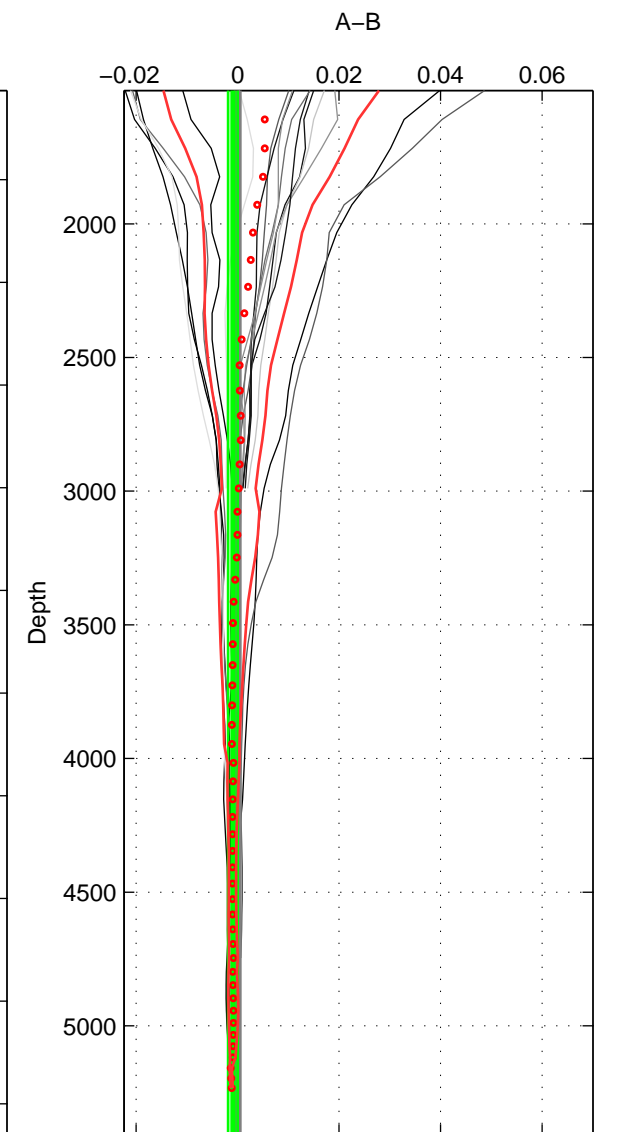

Cruise A (red). Date: Mar 2005 Cruisename: 604-49NZ20050228

Cruise B (blue). Date: Jun 2006 Cruisename: 608-49NZ20060526

\*\*\* "Favourite" values are means of spaces 1 2 3.

|        | Offset | O.StDev | Ratio | R.Stdev | Rating |
|--------|--------|---------|-------|---------|--------|
| SIGMA: | -0.001 | 0.000   | 1.000 | 0.000   | 5      |
| THETA: | -0.001 | 0.000   | 1.000 | 0.000   | 5      |
| DEPTH: | -0.001 | 0.001   | 1.000 | 0.000   | 5      |
| FAV.:  | -0.001 | 0.001   | 1.000 | 0.000   | 5      |

Profiles of A: 3  
 Profiles of B: 16  
 Diff profs : 16  
 WMoffset (A-B): -0.00059707  
 WMoffset stdev: 0.00022104  
 WMratio (A/B): 0.99998  
 WMratio stdev: 6.373e-06

Quality (1-5): 5

Profiles of A: 3  
 Profiles of B: 16  
 Diff profs : 16  
 WMoffset (A-B): -0.00099634  
 WMoffset stdev: 0.00038398  
 WMratio (A/B): 0.99997  
 WMratio stdev: 1.107e-05

Quality (1-5): 5

Profiles of A: 3  
 Profiles of B: 16  
 Diff profs : 16  
 WMoffset (A-B): -0.00090947  
 WMoffset stdev: 0.00094094  
 WMratio (A/B): 0.99997  
 WMratio stdev: 2.7121e-05

Quality (1-5): 5