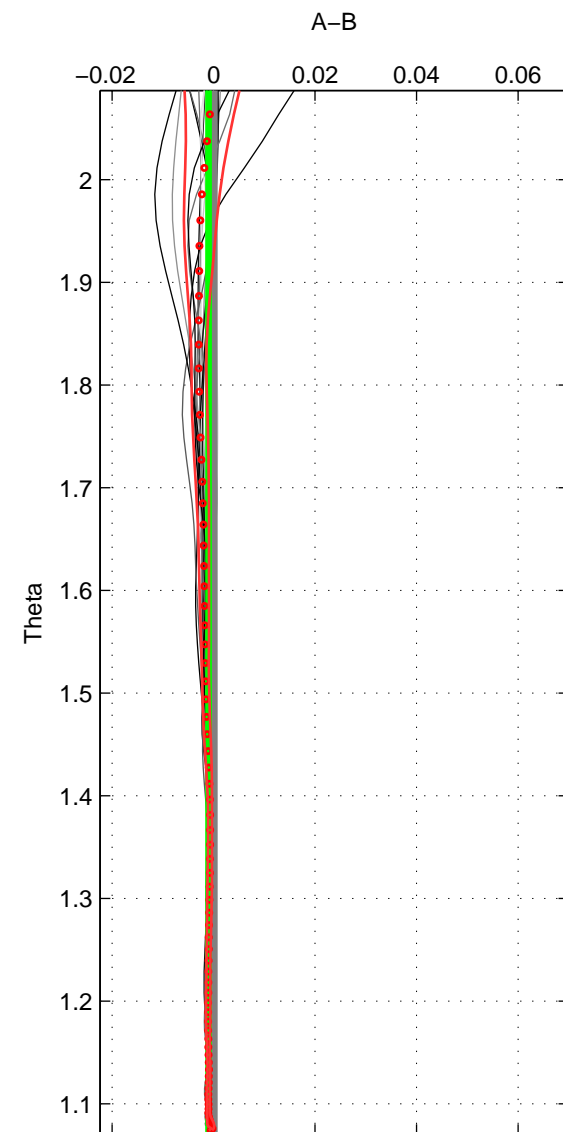

Cruise A (red). Date: Mar 2005 Cruisename: 604-49NZ20050228

Cruise B (blue). Date: Jun 2006 Cruisename: 608-49NZ20060526

\*\*\* "Favourite" values are means of spaces 1 2 3.

|        | Offset | O.StDev | Ratio | R.Stdev | Rating |
|--------|--------|---------|-------|---------|--------|
| SIGMA: | -0.001 | 0.000   | 1.000 | 0.000   | 5      |
| THETA: | -0.001 | 0.000   | 1.000 | 0.000   | 5      |
| DEPTH: | -0.001 | 0.001   | 1.000 | 0.000   | 5      |
| FAV.:  | -0.001 | 0.001   | 1.000 | 0.000   | 5      |

Profiles of A: 3  
 Profiles of B: 16  
 Diff profs : 16  
 WMoffset (A-B): -0.00059707  
 WMoffset stdev: 0.00022104  
 WMratio (A/B): 0.99998  
 WMratio stdev: 6.373e-06

Quality (1-5): 5

Profiles of A: 3  
 Profiles of B: 16  
 Diff profs : 16  
 WMoffset (A-B): -0.00099634  
 WMoffset stdev: 0.00038398  
 WMratio (A/B): 0.99997  
 WMratio stdev: 1.107e-05

Quality (1-5): 5

Profiles of A: 3  
 Profiles of B: 16  
 Diff profs : 16  
 WMoffset (A-B): -0.00090947  
 WMoffset stdev: 0.00094094  
 WMratio (A/B): 0.99997  
 WMratio stdev: 2.7121e-05

Quality (1-5): 5