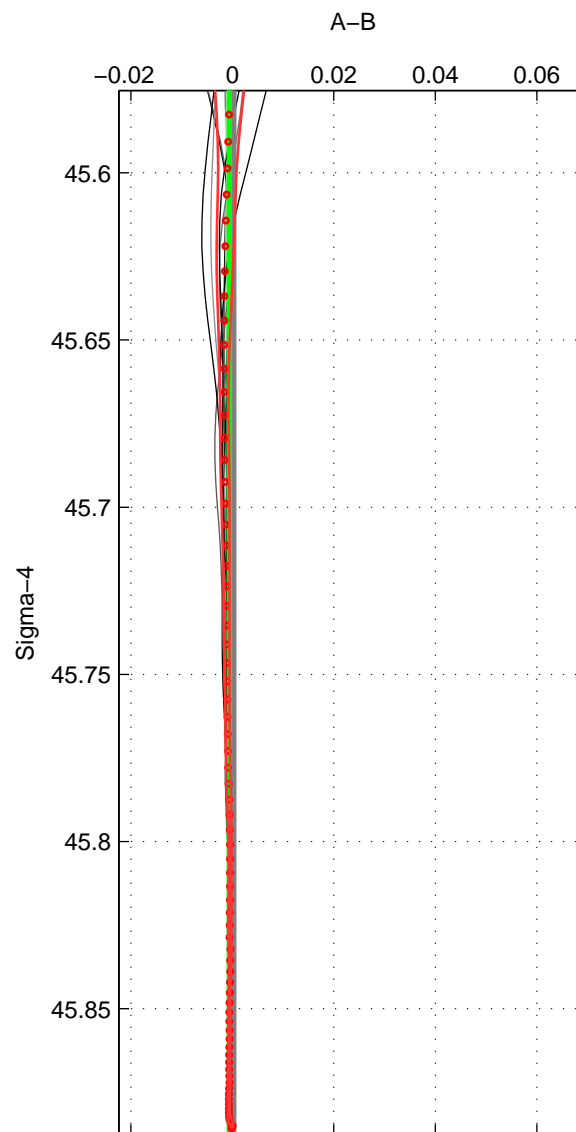

Cruise A (red). Date: Mar 2005 Cruisename: 604-49NZ20050228

Cruise B (blue). Date: Jun 2006 Cruisename: 608-49NZ20060526

\*\*\* "Favourite" values are means of spaces 1 2 3.

|        | Offset | O.StDev | Ratio | R.Stdev | Rating |
|--------|--------|---------|-------|---------|--------|
| SIGMA: | -0.001 | 0.000   | 1.000 | 0.000   | 5      |
| THETA: | -0.001 | 0.000   | 1.000 | 0.000   | 5      |
| DEPTH: | -0.001 | 0.001   | 1.000 | 0.000   | 5      |
| FAV.:  | -0.001 | 0.001   | 1.000 | 0.000   | 5      |

Profiles of A: 3  
 Profiles of B: 16  
 Diff profs : 16  
 WMoffset (A-B): -0.00059707  
 WMoffset stdev: 0.00022104  
 WMratio (A/B): 0.99998  
 WMratio stdev: 6.373e-06

Quality (1-5): 5

Profiles of A: 3  
 Profiles of B: 16  
 Diff profs : 16  
 WMoffset (A-B): -0.00099634  
 WMoffset stdev: 0.00038398  
 WMratio (A/B): 0.99997  
 WMratio stdev: 1.107e-05

Quality (1-5): 5

Profiles of A: 3  
 Profiles of B: 16  
 Diff profs : 16  
 WMoffset (A-B): -0.00090947  
 WMoffset stdev: 0.00094094  
 WMratio (A/B): 0.99997  
 WMratio stdev: 2.7121e-05

Quality (1-5): 5