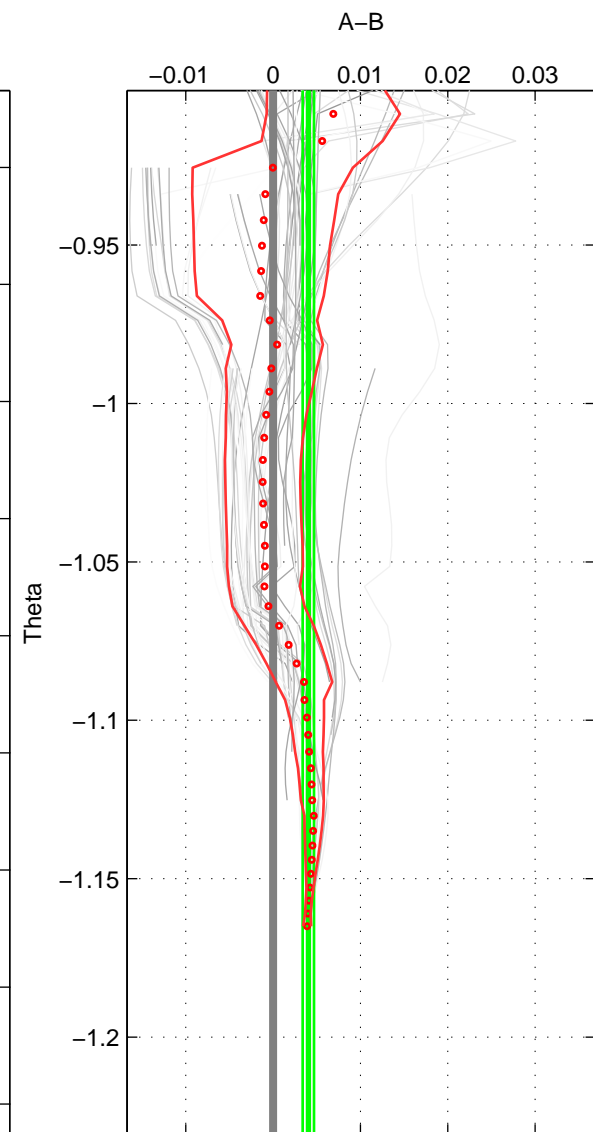

Cruise A (red). Date: Jul 1984 Cruisename: 1-06AQ19840719

Cruise B (blue). Date: Mar 1997 Cruisename: 75-58AA19970225

\*\*\* "Favourite" values are means of spaces 1 2 3.

	Offset	O.StDev	Ratio	R.Stdev	Rating
SIGMA:	0.003	0.003	1.000	0.000	4
THETA:	0.004	0.001	1.000	0.000	4
DEPTH:	-0.004	0.003	1.000	0.000	4
FAV.:	0.001	0.002	1.000	0.000	4

Profiles of A: 7  
 Profiles of B: 21  
 Diff profs : 70  
 WMoffset (A-B): 0.0031595  
 WMoffset stdev: 0.0027255  
 WMratio (A/B): 1.0001  
 WMratio stdev: 7.8085e-05

Quality (1-5): 4

Profiles of A: 7  
 Profiles of B: 21  
 Diff profs : 69  
 WMoffset (A-B): 0.0040451  
 WMoffset stdev: 0.00064444  
 WMratio (A/B): 1.0001  
 WMratio stdev: 1.8466e-05

Quality (1-5): 4

Profiles of A: 7  
 Profiles of B: 21  
 Diff profs : 72  
 WMoffset (A-B): -0.0037376  
 WMoffset stdev: 0.0027631  
 WMratio (A/B): 0.99989  
 WMratio stdev: 7.9147e-05

Quality (1-5): 4