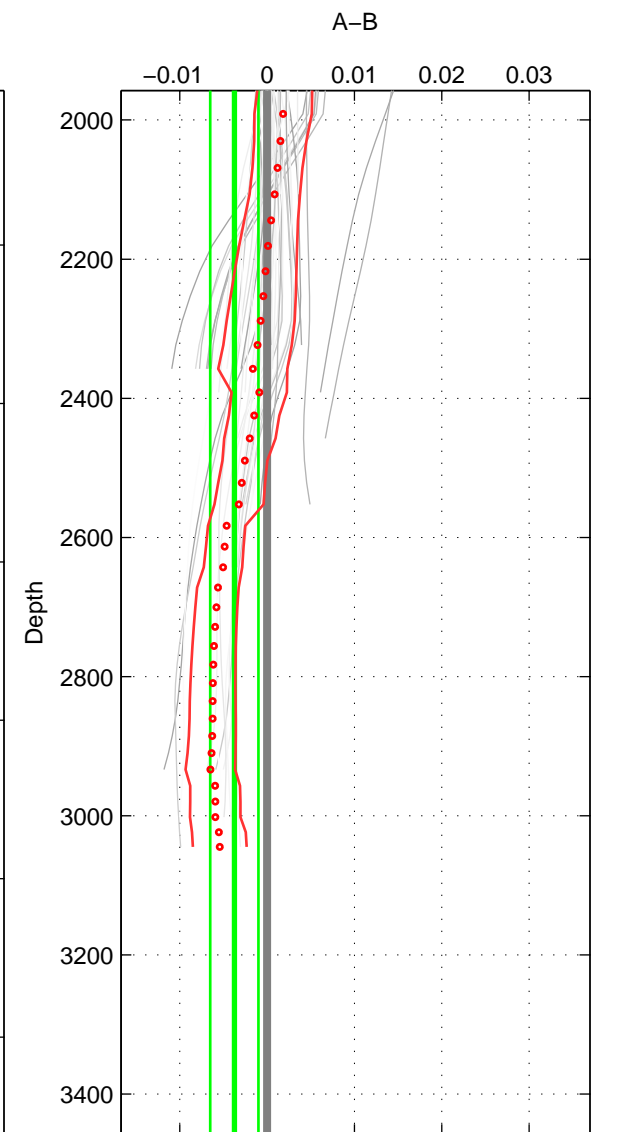

Cruise A (red). Date: Jul 1984 Cruisename: 1-06AQ19840719

Cruise B (blue). Date: Mar 1997 Cruisename: 75-58AA19970225

\*\*\* "Favourite" values are means of spaces 1 2 3.

	Offset	O.StDev	Ratio	R.Stdev	Rating
SIGMA:	0.003	0.003	1.000	0.000	4
THETA:	0.004	0.001	1.000	0.000	4
DEPTH:	-0.004	0.003	1.000	0.000	4
FAV.:	0.001	0.002	1.000	0.000	4

Profiles of A: 7  
 Profiles of B: 21  
 Diff profs : 70  
 WMoffset (A-B): 0.0031595  
 WMoffset stdev: 0.0027255  
 WMratio (A/B): 1.0001  
 WMratio stdev: 7.8085e-05

Quality (1-5): 4

Profiles of A: 7  
 Profiles of B: 21  
 Diff profs : 69  
 WMoffset (A-B): 0.0040451  
 WMoffset stdev: 0.00064444  
 WMratio (A/B): 1.0001  
 WMratio stdev: 1.8466e-05

Quality (1-5): 4

Profiles of A: 7  
 Profiles of B: 21  
 Diff profs : 72  
 WMoffset (A-B): -0.0037376  
 WMoffset stdev: 0.0027631  
 WMratio (A/B): 0.99989  
 WMratio stdev: 7.9147e-05

Quality (1-5): 4