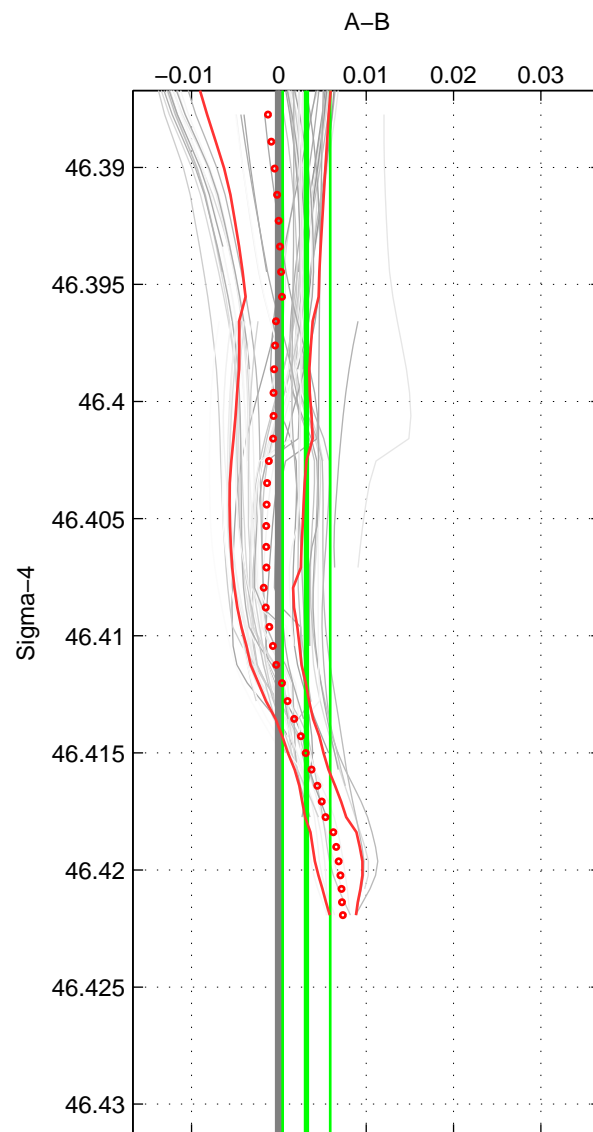

Cruise A (red). Date: Jul 1984 Cruisename: 1-06AQ19840719

Cruise B (blue). Date: Mar 1997 Cruisename: 75-58AA19970225

\*\*\* "Favourite" values are means of spaces 1 2 3.

	Offset	O.StDev	Ratio	R.Stdev	Rating
SIGMA:	0.003	0.003	1.000	0.000	4
THETA:	0.004	0.001	1.000	0.000	4
DEPTH:	-0.004	0.003	1.000	0.000	4
FAV.:	0.001	0.002	1.000	0.000	4

Profiles of A: 7  
 Profiles of B: 21  
 Diff profs : 70  
 WMoffset (A-B): 0.0031595  
 WMoffset stdev: 0.0027255  
 WMratio (A/B): 1.0001  
 WMratio stdev: 7.8085e-05

Quality (1-5): 4

Profiles of A: 7  
 Profiles of B: 21  
 Diff profs : 69  
 WMoffset (A-B): 0.0040451  
 WMoffset stdev: 0.00064444  
 WMratio (A/B): 1.0001  
 WMratio stdev: 1.8466e-05

Quality (1-5): 4

Profiles of A: 7  
 Profiles of B: 21  
 Diff profs : 72  
 WMoffset (A-B): -0.0037376  
 WMoffset stdev: 0.0027631  
 WMratio (A/B): 0.99989  
 WMratio stdev: 7.9147e-05

Quality (1-5): 4