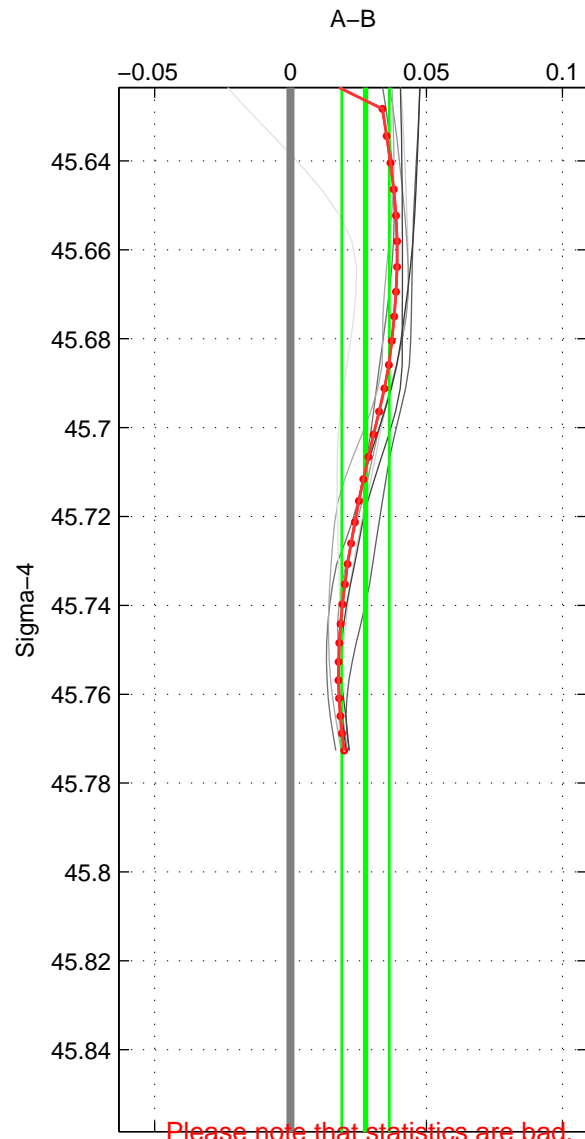

Cruise A (red). Date: Jul 1992 Cruisename: 7-06MT19920701
 Cruise B (blue). Date: Jun 2008 Cruisename: 276-35TH20080610

*** "Favourite" values are those of space 2.

	Offset	O.StDev	Ratio	R.Stdev	Rating
SIGMA:	0.028	0.009	1.001	0.000	2
THETA:	0.025	0.010	1.001	0.000	5
DEPTH:	0.034	0.006	1.001	0.000	2
FAV.:	0.025	0.010	1.001	0.000	5

Please note that statistics are bad.

Profiles of A: 2
 Profiles of B: 8
 Diff profs: 16
 WMoffset (A-B): 0.02759
 WMoffset stdev: 0.0087449
 WMratio (A/B): 1.0008
 WMratio stdev: 0.00025068

Quality (1-5): 2

Profiles of A: 5
 Profiles of B: 8
 Diff profs: 40
 WMoffset (A-B): 0.02462
 WMoffset stdev: 0.0097205
 WMratio (A/B): 1.0007
 WMratio stdev: 0.00027837

Quality (1-5): 5

Please note that statistics are bad.

Profiles of A: 2
 Profiles of B: 8
 Diff profs: 16
 WMoffset (A-B): 0.034347
 WMoffset stdev: 0.0056111
 WMratio (A/B): 1.001
 WMratio stdev: 0.00016074

Quality (1-5): 2