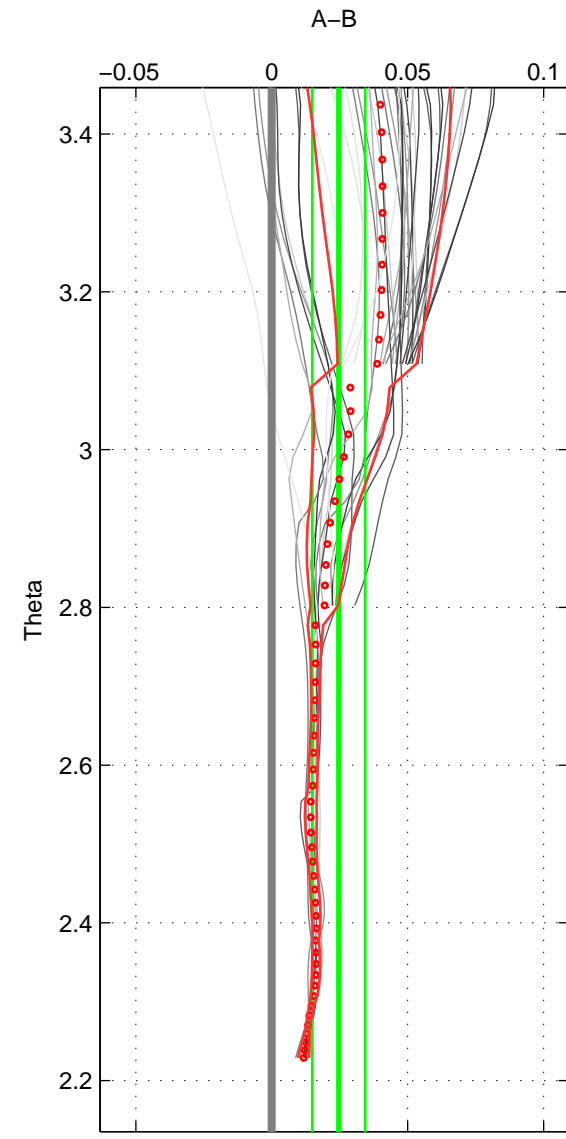

Cruise A (red). Date: Jul 1992 Cruisename: 7-06MT19920701
 Cruise B (blue). Date: Jun 2008 Cruisename: 276-35TH20080610

*** "Favourite" values are those of space 2.

	Offset	O.StDev	Ratio	R.Stdev	Rating
SIGMA:	0.028	0.009	1.001	0.000	2
THETA:	0.025	0.010	1.001	0.000	5
DEPTH:	0.034	0.006	1.001	0.000	2
FAV.:	0.025	0.010	1.001	0.000	5

Please note that statistics are bad.

Profiles of A: 2
 Profiles of B: 8
 Diff profs: 16
 WMoffset (A-B): 0.02759
 WMoffset stdev: 0.0087449
 WMratio (A/B): 1.0008
 WMratio stdev: 0.00025068

Quality (1-5): 2

Profiles of A: 5
 Profiles of B: 8
 Diff profs: 40
 WMoffset (A-B): 0.02462
 WMoffset stdev: 0.0097205
 WMratio (A/B): 1.0007
 WMratio stdev: 0.00027837

Quality (1-5): 5

Please note that statistics are bad.

Profiles of A: 2
 Profiles of B: 8
 Diff profs: 16
 WMoffset (A-B): 0.034347
 WMoffset stdev: 0.0056111
 WMratio (A/B): 1.001
 WMratio stdev: 0.00016074

Quality (1-5): 2