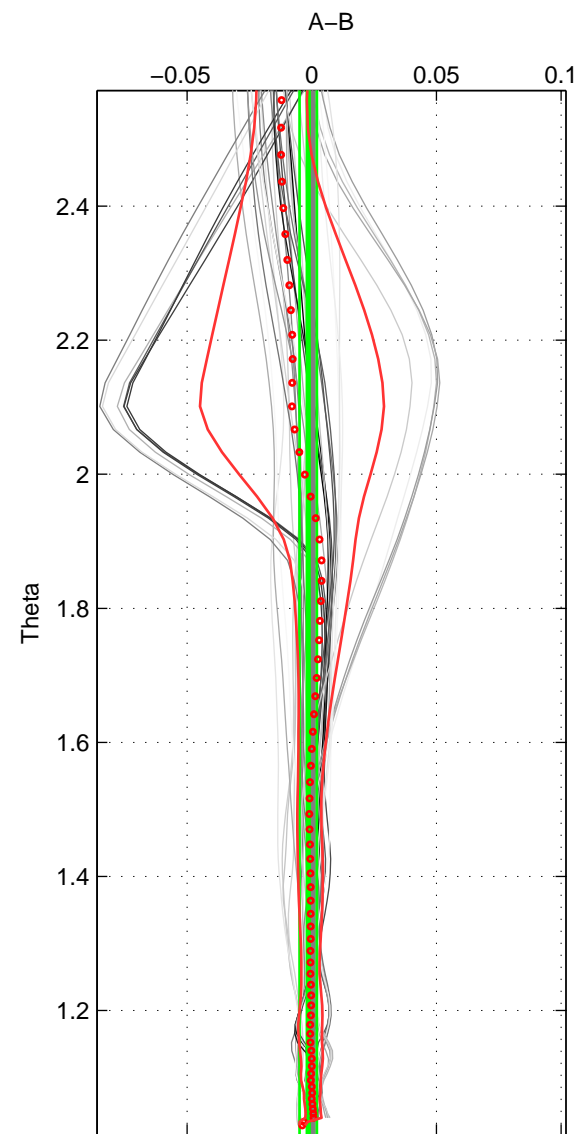

Cruise A (red). Date: Jan 1994 Cruisename: 526-49EW19940115

Cruise B (blue). Date: Jun 2005 Cruisename: 605-49NZ20050525

\*\*\* "Favourite" values are means of spaces 1 2 3.

	Offset	O.StDev	Ratio	R.Stdev	Rating
SIGMA:	-0.000	0.003	1.000	0.000	5
THETA:	-0.001	0.003	1.000	0.000	5
DEPTH:	0.000	0.004	1.000	0.000	5
FAV.:	-0.001	0.004	1.000	0.000	5

Profiles of A: 7  
 Profiles of B: 6  
 Diff profs : 36  
 WMoffset (A-B): -0.00049825  
 WMoffset stdev: 0.0034648  
 WMratio (A/B): 0.99999  
 WMratio stdev: 9.9917e-05

Quality (1-5): 5

Profiles of A: 7  
 Profiles of B: 6  
 Diff profs : 36  
 WMoffset (A-B): -0.0014351  
 WMoffset stdev: 0.0034968  
 WMratio (A/B): 0.99996  
 WMratio stdev: 0.00010078

Quality (1-5): 5

Profiles of A: 7  
 Profiles of B: 6  
 Diff profs : 36  
 WMoffset (A-B): 0.00022207  
 WMoffset stdev: 0.0035912  
 WMratio (A/B): 1  
 WMratio stdev: 0.00010353

Quality (1-5): 5