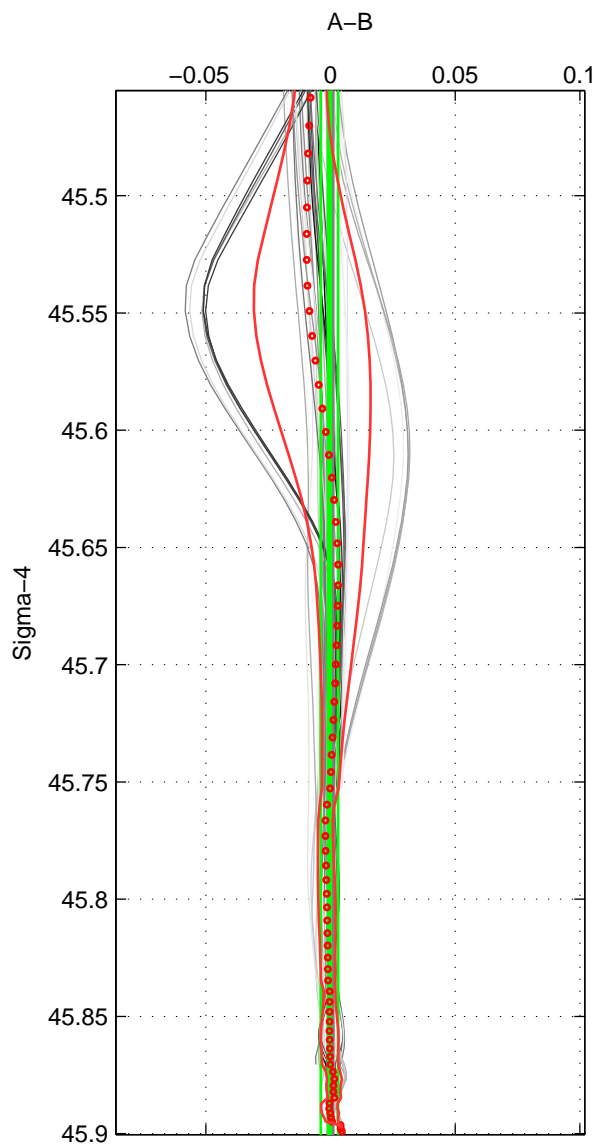

Cruise A (red). Date: Jan 1994 Cruisename: 526-49EW19940115

Cruise B (blue). Date: Jun 2005 Cruisename: 605-49NZ20050525

\*\*\* "Favourite" values are means of spaces 1 2 3.

	Offset	O.StDev	Ratio	R.Stdev	Rating
SIGMA:	-0.000	0.003	1.000	0.000	5
THETA:	-0.001	0.003	1.000	0.000	5
DEPTH:	0.000	0.004	1.000	0.000	5
FAV.:	-0.001	0.004	1.000	0.000	5

Profiles of A: 7  
 Profiles of B: 6  
 Diff profs : 36  
 WMoffset (A-B): -0.00049825  
 WMoffset stdev: 0.0034648  
 WMratio (A/B): 0.99999  
 WMratio stdev: 9.9917e-05

Quality (1-5): 5

Profiles of A: 7  
 Profiles of B: 6  
 Diff profs : 36  
 WMoffset (A-B): -0.0014351  
 WMoffset stdev: 0.0034968  
 WMratio (A/B): 0.99996  
 WMratio stdev: 0.00010078

Quality (1-5): 5

Profiles of A: 7  
 Profiles of B: 6  
 Diff profs : 36  
 WMoffset (A-B): 0.00022207  
 WMoffset stdev: 0.0035912  
 WMratio (A/B): 1  
 WMratio stdev: 0.00010353

Quality (1-5): 5