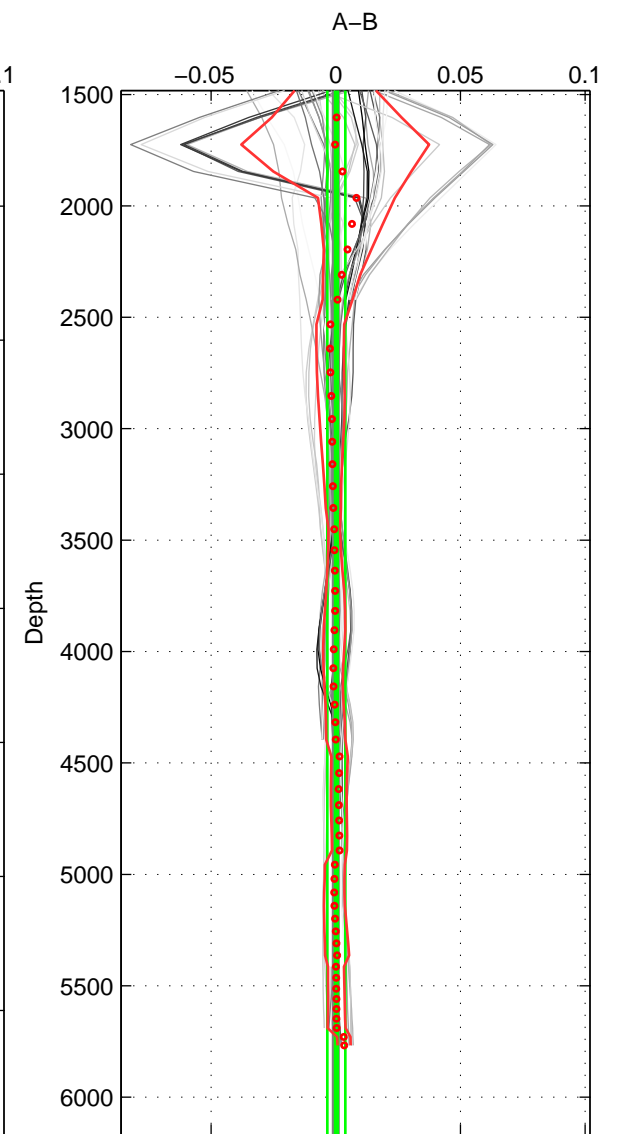

Cruise A (red). Date: Jan 1994 Cruisename: 526-49EW19940115

Cruise B (blue). Date: Jun 2005 Cruisename: 605-49NZ20050525

\*\*\* "Favourite" values are means of spaces 1 2 3.

	Offset	O.StDev	Ratio	R.Stdev	Rating
SIGMA:	-0.000	0.003	1.000	0.000	5
THETA:	-0.001	0.003	1.000	0.000	5
DEPTH:	0.000	0.004	1.000	0.000	5
FAV.:	-0.001	0.004	1.000	0.000	5

Profiles of A: 7  
 Profiles of B: 6  
 Diff profs : 36  
 WMoffset (A-B): -0.00049825  
 WMoffset stdev: 0.0034648  
 WMratio (A/B): 0.99999  
 WMratio stdev: 9.9917e-05

Quality (1-5): 5

Profiles of A: 7  
 Profiles of B: 6  
 Diff profs : 36  
 WMoffset (A-B): -0.0014351  
 WMoffset stdev: 0.0034968  
 WMratio (A/B): 0.99996  
 WMratio stdev: 0.00010078

Quality (1-5): 5

Profiles of A: 7  
 Profiles of B: 6  
 Diff profs : 36  
 WMoffset (A-B): 0.00022207  
 WMoffset stdev: 0.0035912  
 WMratio (A/B): 1  
 WMratio stdev: 0.00010353

Quality (1-5): 5