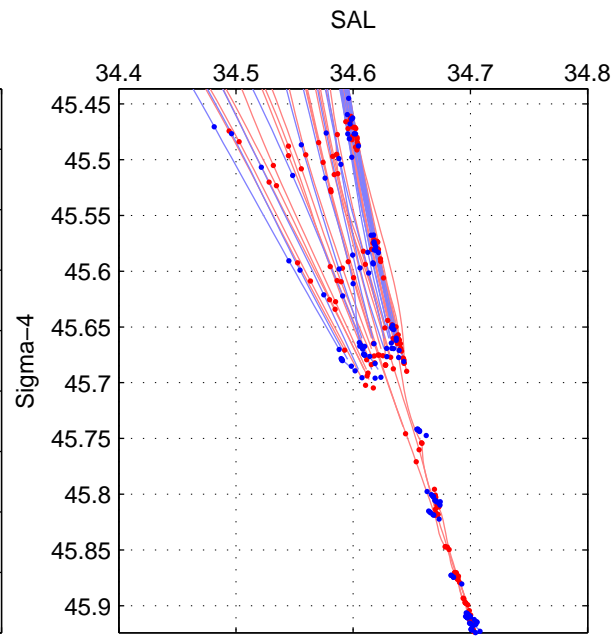

Cruise A (red). Date: Feb 2003 Cruisename: 660-49UF20030225

Cruise B (blue). Date: Oct 1998 Cruisename: 686-49UP19980916

*** "Favourite" values are those of space 2.

	Offset	O.StDev	Ratio	R.Stdev	Rating
SIGMA:	0.002	0.004	1.000	0.000	4
THETA:	-0.003	0.003	1.000	0.000	5
DEPTH:	0.000	0.002	1.000	0.000	3
FAV. :	-0.003	0.003	1.000	0.000	5

Profiles of A: 34
 Profiles of B: 26
 Diff profs : 66
 WMoffset (A-B): 0.0018115
 WMoffset stdev: 0.0037038
 WMratio (A/B): 1.0001
 WMratio stdev: 0.0001071

Quality (1-5): 4

Profiles of A: 34
 Profiles of B: 26
 Diff profs : 74
 WMoffset (A-B): -0.0031125
 WMoffset stdev: 0.0033091
 WMratio (A/B): 0.99991
 WMratio stdev: 9.5321e-05

Quality (1-5): 5

Profiles of A: 34
 Profiles of B: 22
 Diff profs : 62
 WMoffset (A-B): 0.00014125
 WMoffset stdev: 0.0021504
 WMratio (A/B): 1
 WMratio stdev: 6.2035e-05

Quality (1-5): 3

Please note that statistics are bad.