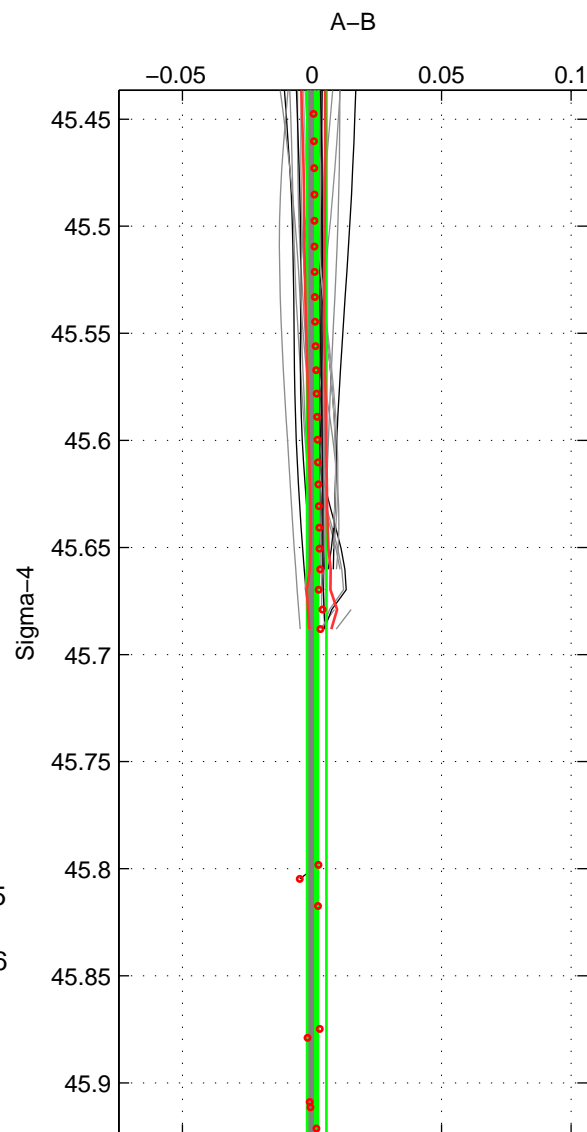

Cruise A (red). Date: Feb 2003 Cruisename: 660-49UF20030225

Cruise B (blue). Date: Oct 1998 Cruisename: 686-49UP19980916

*** "Favourite" values are those of space 2.

	Offset	O.StDev	Ratio	R.Stdev	Rating
SIGMA:	0.002	0.004	1.000	0.000	4
THETA:	-0.003	0.003	1.000	0.000	5
DEPTH:	0.000	0.002	1.000	0.000	3
FAV. :	-0.003	0.003	1.000	0.000	5

Profiles of A: 34
 Profiles of B: 26
 Diff profs : 66
 WMoffset (A-B): 0.0018115
 WMoffset stdev: 0.0037038
 WMratio (A/B): 1.0001
 WMratio stdev: 0.0001071

Quality (1-5): 4

Profiles of A: 34
 Profiles of B: 26
 Diff profs : 74
 WMoffset (A-B): -0.0031125
 WMoffset stdev: 0.0033091
 WMratio (A/B): 0.99991
 WMratio stdev: 9.5321e-05

Quality (1-5): 5

Profiles of A: 34
 Profiles of B: 22
 Diff profs : 62
 WMoffset (A-B): 0.00014125
 WMoffset stdev: 0.0021504
 WMratio (A/B): 1
 WMratio stdev: 6.2035e-05

Quality (1-5): 3

Please note that statistics are bad.