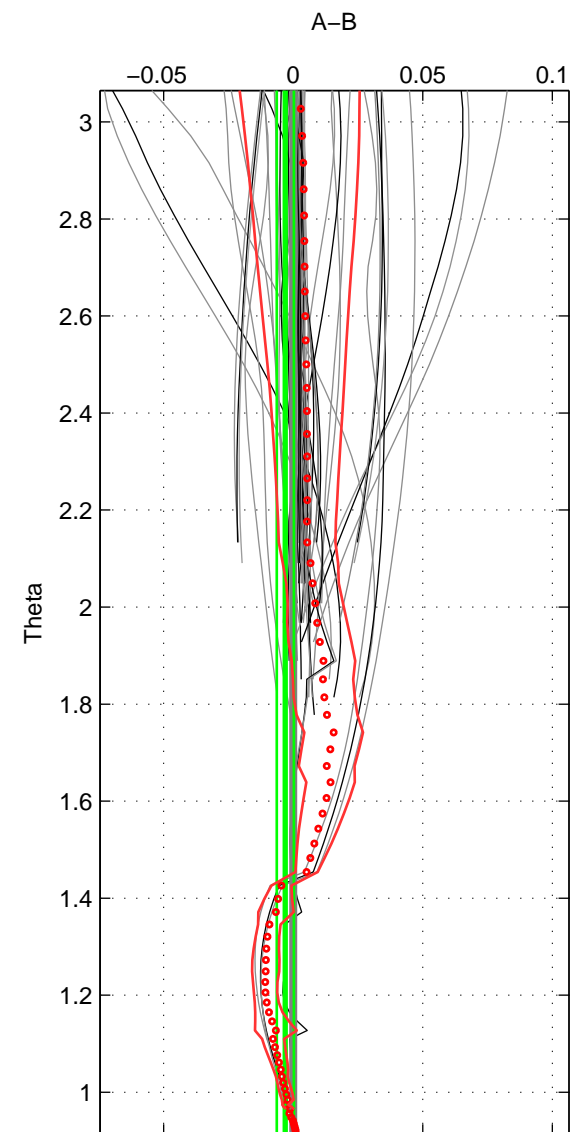

Cruise A (red). Date: Feb 2003 Cruisename: 660-49UF20030225

Cruise B (blue). Date: Oct 1998 Cruisename: 686-49UP19980916

*** "Favourite" values are those of space 2.

	Offset	O.StDev	Ratio	R.Stdev	Rating
SIGMA:	0.002	0.004	1.000	0.000	4
THETA:	-0.003	0.003	1.000	0.000	5
DEPTH:	0.000	0.002	1.000	0.000	3
FAV. :	-0.003	0.003	1.000	0.000	5

Profiles of A: 34
 Profiles of B: 26
 Diff profs : 66
 WMoffset (A-B): 0.0018115
 WMoffset stdev: 0.0037038
 WMratio (A/B): 1.0001
 WMratio stdev: 0.0001071

Quality (1-5): 4

Profiles of A: 34
 Profiles of B: 26
 Diff profs : 74
 WMoffset (A-B): -0.0031125
 WMoffset stdev: 0.0033091
 WMratio (A/B): 0.99991
 WMratio stdev: 9.5321e-05

Quality (1-5): 5

Profiles of A: 34
 Profiles of B: 22
 Diff profs : 62
 WMoffset (A-B): 0.00014125
 WMoffset stdev: 0.0021504
 WMratio (A/B): 1
 WMratio stdev: 6.2035e-05

Quality (1-5): 3

Please note that statistics are bad.