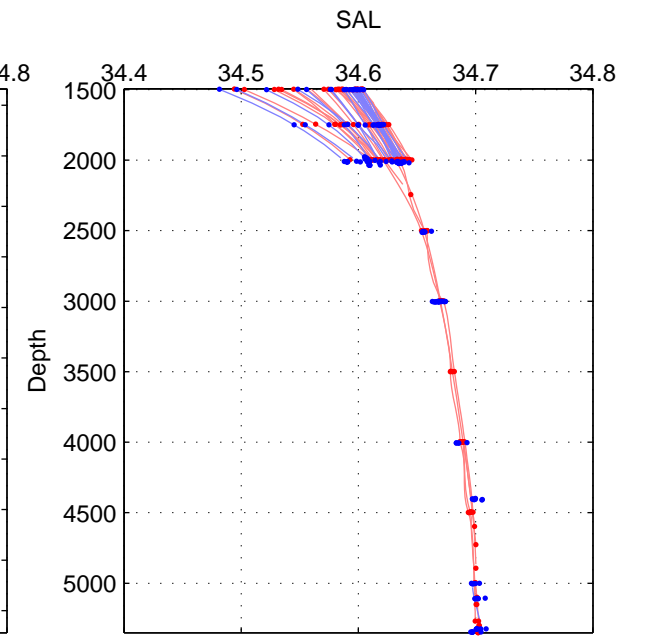

Cruise A (red). Date: Feb 2003 Cruisename: 660-49UF20030225

Cruise B (blue). Date: Oct 1998 Cruisename: 686-49UP19980916

*** "Favourite" values are those of space 2.

	Offset	O.StDev	Ratio	R.Stdev	Rating
SIGMA:	0.002	0.004	1.000	0.000	4
THETA:	-0.003	0.003	1.000	0.000	5
DEPTH:	0.000	0.002	1.000	0.000	3
FAV. :	-0.003	0.003	1.000	0.000	5

Profiles of A: 34
 Profiles of B: 26
 Diff profs : 66
 WMoffset (A-B): 0.0018115
 WMoffset stdev: 0.0037038
 WMratio (A/B): 1.0001
 WMratio stdev: 0.0001071

Quality (1-5): 4

Profiles of A: 34
 Profiles of B: 26
 Diff profs : 74
 WMoffset (A-B): -0.0031125
 WMoffset stdev: 0.0033091
 WMratio (A/B): 0.99991
 WMratio stdev: 9.5321e-05

Quality (1-5): 5

Profiles of A: 34
 Profiles of B: 22
 Diff profs : 62
 WMoffset (A-B): 0.00014125
 WMoffset stdev: 0.0021504
 WMratio (A/B): 1
 WMratio stdev: 6.2035e-05

Quality (1-5): 3

Please note that statistics are bad.