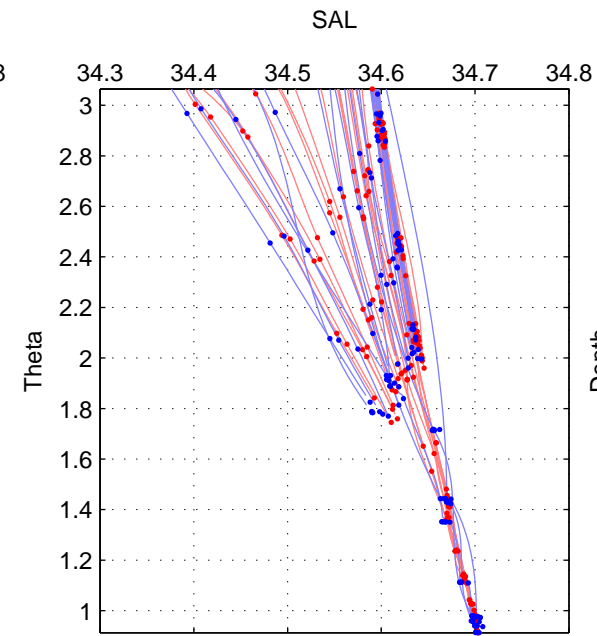

Cruise A (red). Date: Feb 2003 Cruisename: 660-49UF20030225

Cruise B (blue). Date: Oct 1998 Cruisename: 686-49UP19980916

*** "Favourite" values are those of space 2.

	Offset	O.StDev	Ratio	R.Stdev	Rating
SIGMA:	0.002	0.004	1.000	0.000	4
THETA:	-0.003	0.003	1.000	0.000	5
DEPTH:	0.000	0.002	1.000	0.000	3
FAV. :	-0.003	0.003	1.000	0.000	5

Profiles of A: 34
 Profiles of B: 26
 Diff profs : 66
 WMoffset (A-B): 0.0018115
 WMoffset stdev: 0.0037038
 WMratio (A/B): 1.0001
 WMratio stdev: 0.0001071

Quality (1-5): 4

Profiles of A: 34
 Profiles of B: 26
 Diff profs : 74
 WMoffset (A-B): -0.0031125
 WMoffset stdev: 0.0033091
 WMratio (A/B): 0.99991
 WMratio stdev: 9.5321e-05

Quality (1-5): 5

Profiles of A: 34
 Profiles of B: 22
 Diff profs : 62
 WMoffset (A-B): 0.00014125
 WMoffset stdev: 0.0021504
 WMratio (A/B): 1
 WMratio stdev: 6.2035e-05

Quality (1-5): 3

Please note that statistics are bad.