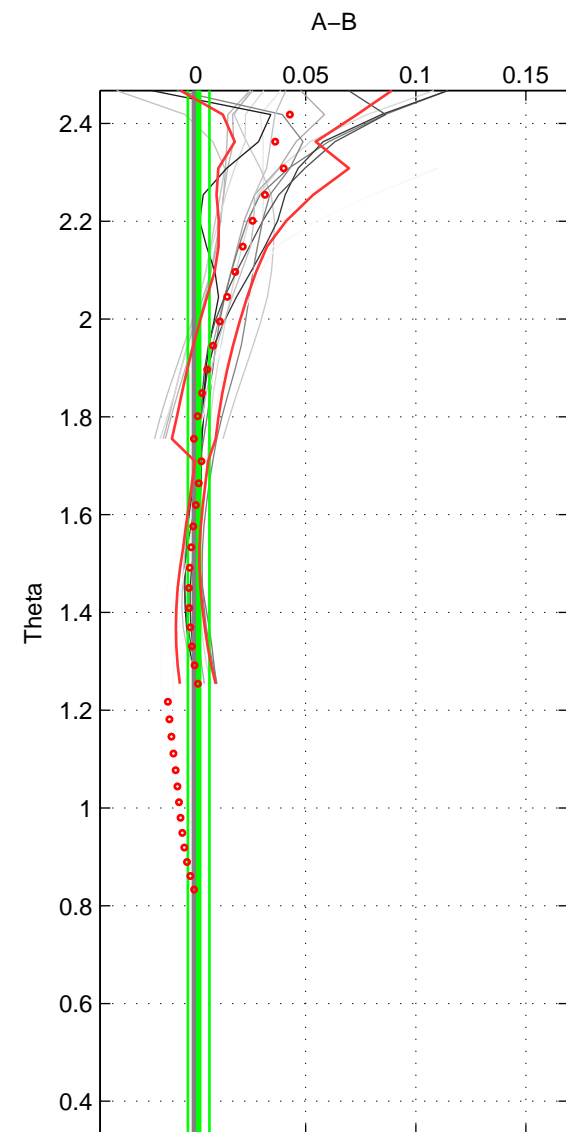

Cruise A (red). Date: Feb 2008 Cruisename: 270-35MF20080207

Cruise B (blue). Date: Jan 1998 Cruisename: 325-91AA19971204

*** "Favourite" values are means of spaces 1 2.

	Offset	O.StDev	Ratio	R.Stdev	Rating
SIGMA:	0.008	0.006	1.000	0.000	4
THETA:	0.001	0.005	1.000	0.000	4
DEPTH:	0.010	0.009	1.000	0.000	3
FAV.:	0.005	0.006	1.000	0.000	4

Profiles of A: 13
 Profiles of B: 3
 Diff profs: 16
 WMoffset (A-B): 0.0077753
 WMoffset stdev: 0.0063177
 WMratio (A/B): 1.0002
 WMratio stdev: 0.00018175

Quality (1-5): 4

Profiles of A: 13
 Profiles of B: 3
 Diff profs: 16
 WMoffset (A-B): 0.0013919
 WMoffset stdev: 0.0049189
 WMratio (A/B): 1
 WMratio stdev: 0.00014146

Quality (1-5): 4

Profiles of A: 13
 Profiles of B: 3
 Diff profs: 16
 WMoffset (A-B): 0.009843
 WMoffset stdev: 0.0094281
 WMratio (A/B): 1.0003
 WMratio stdev: 0.00027121

Quality (1-5): 3