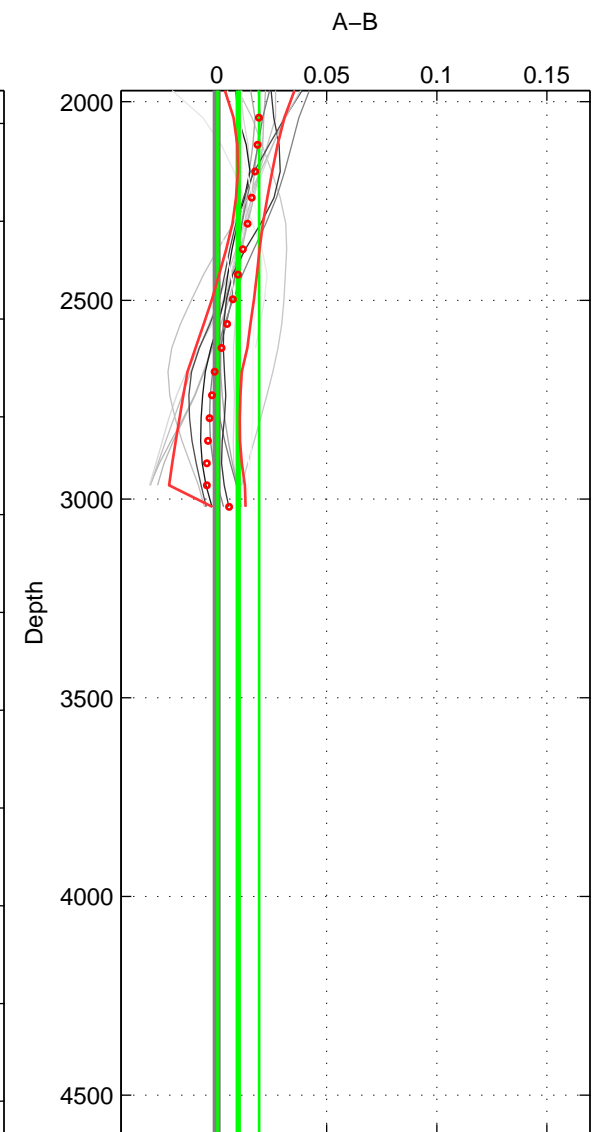

Cruise A (red). Date: Feb 2008 Cruisename: 270-35MF20080207

Cruise B (blue). Date: Jan 1998 Cruisename: 325-91AA19971204

*** "Favourite" values are means of spaces 1 2.

	Offset	O.StDev	Ratio	R.Stdev	Rating
SIGMA:	0.008	0.006	1.000	0.000	4
THETA:	0.001	0.005	1.000	0.000	4
DEPTH:	0.010	0.009	1.000	0.000	3
FAV.:	0.005	0.006	1.000	0.000	4

Profiles of A: 13
 Profiles of B: 3
 Diff profs: 16
 WMoffset (A-B): 0.0077753
 WMoffset stdev: 0.0063177
 WMratio (A/B): 1.0002
 WMratio stdev: 0.00018175

Quality (1-5): 4

Profiles of A: 13
 Profiles of B: 3
 Diff profs: 16
 WMoffset (A-B): 0.0013919
 WMoffset stdev: 0.0049189
 WMratio (A/B): 1
 WMratio stdev: 0.00014146

Quality (1-5): 4

Profiles of A: 13
 Profiles of B: 3
 Diff profs: 16
 WMoffset (A-B): 0.009843
 WMoffset stdev: 0.0094281
 WMratio (A/B): 1.0003
 WMratio stdev: 0.00027121

Quality (1-5): 3