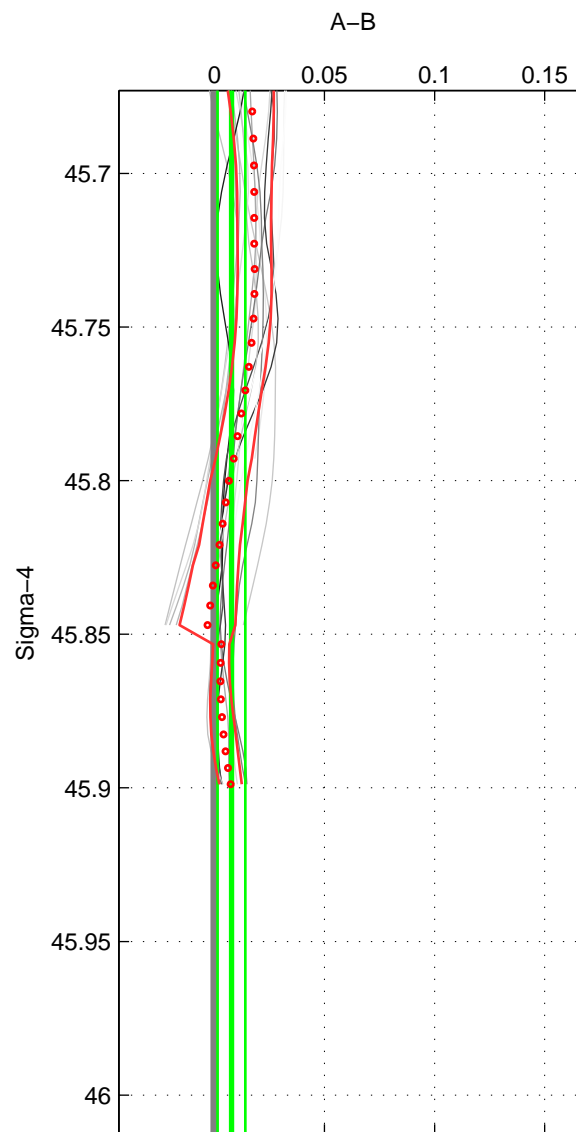

Cruise A (red). Date: Feb 2008 Cruisename: 270-35MF20080207

Cruise B (blue). Date: Jan 1998 Cruisename: 325-91AA19971204

*** "Favourite" values are means of spaces 1 2.

	Offset	O.StDev	Ratio	R.Stdev	Rating
SIGMA:	0.008	0.006	1.000	0.000	4
THETA:	0.001	0.005	1.000	0.000	4
DEPTH:	0.010	0.009	1.000	0.000	3
FAV.:	0.005	0.006	1.000	0.000	4

Profiles of A: 13
 Profiles of B: 3
 Diff profs: 16
 WMoffset (A-B): 0.0077753
 WMoffset stdev: 0.0063177
 WMratio (A/B): 1.0002
 WMratio stdev: 0.00018175

Quality (1-5): 4

Profiles of A: 13
 Profiles of B: 3
 Diff profs: 16
 WMoffset (A-B): 0.0013919
 WMoffset stdev: 0.0049189
 WMratio (A/B): 1
 WMratio stdev: 0.00014146

Quality (1-5): 4

Profiles of A: 13
 Profiles of B: 3
 Diff profs: 16
 WMoffset (A-B): 0.009843
 WMoffset stdev: 0.0094281
 WMratio (A/B): 1.0003
 WMratio stdev: 0.00027121

Quality (1-5): 3