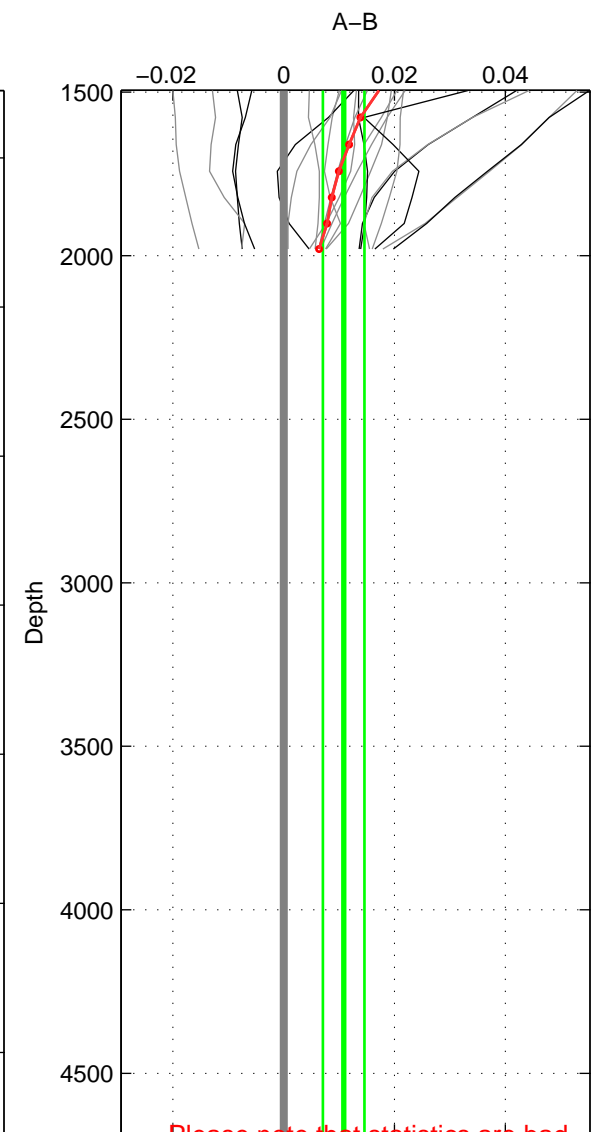

Cruise A (red). Date: Oct 1998 Cruisename: 686-49UP19980916

Cruise B (blue). Date: Jun 2003 Cruisename: 700-49UP20030620

*** "Favourite" values are means of spaces 1 2.

	Offset	O.StDev	Ratio	R.Stdev	Rating
SIGMA:	-0.002	0.004	1.000	0.000	4
THETA:	-0.004	0.007	1.000	0.000	4
DEPTH:	0.011	0.004	1.000	0.000	3
FAV. :	-0.003	0.005	1.000	0.000	4

Profiles of A: 16
 Profiles of B: 10
 Diff profs : 22
 WMoffset (A-B): -0.0017525
 WMoffset stdev: 0.0035036
 WMratio (A/B): 0.99995
 WMratio stdev: 0.00010136

Quality (1-5): 4

Profiles of A: 16
 Profiles of B: 10
 Diff profs : 22
 WMoffset (A-B): -0.0044407
 WMoffset stdev: 0.0067479
 WMratio (A/B): 0.99987
 WMratio stdev: 0.00019521

Quality (1-5): 4

Profiles of A: 15
 Profiles of B: 10
 Diff profs : 20
 WMoffset (A-B): 0.010817
 WMoffset stdev: 0.0037606
 WMratio (A/B): 1.0003
 WMratio stdev: 0.0001092

Quality (1-5): 3

Please note that statistics are bad.