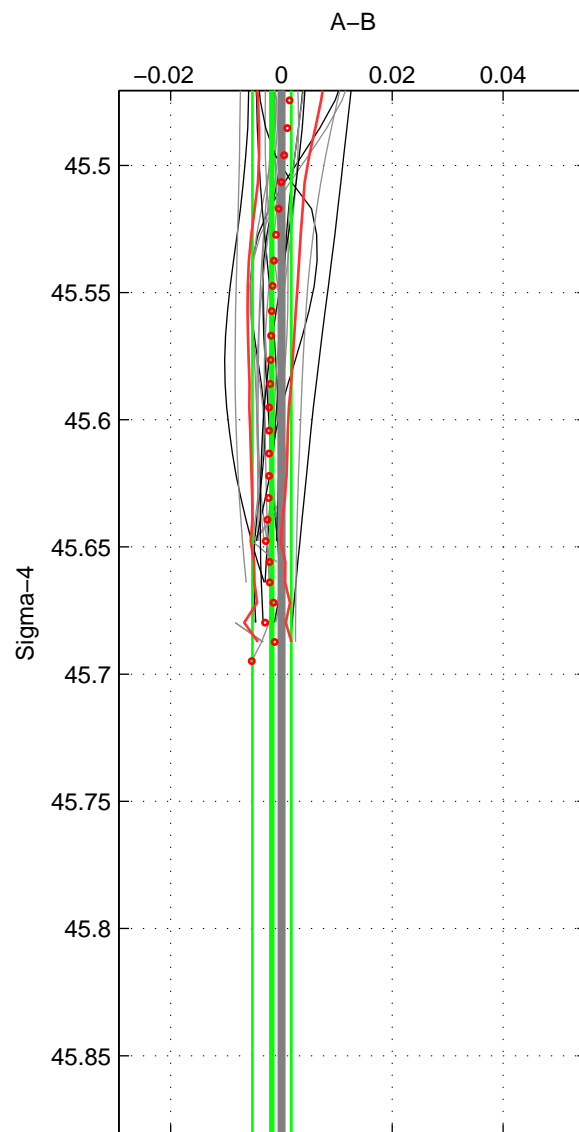

Cruise A (red). Date: Oct 1998 Cruisename: 686-49UP19980916

Cruise B (blue). Date: Jun 2003 Cruisename: 700-49UP20030620

*** "Favourite" values are means of spaces 1 2.

	Offset	O.StDev	Ratio	R.Stdev	Rating
SIGMA:	-0.002	0.004	1.000	0.000	4
THETA:	-0.004	0.007	1.000	0.000	4
DEPTH:	0.011	0.004	1.000	0.000	3
FAV. :	-0.003	0.005	1.000	0.000	4

Profiles of A: 16
 Profiles of B: 10
 Diff profs : 22
 WMoffset (A-B): -0.0017525
 WMoffset stdev: 0.0035036
 WMratio (A/B): 0.99995
 WMratio stdev: 0.00010136

Quality (1-5): 4

Profiles of A: 16
 Profiles of B: 10
 Diff profs : 22
 WMoffset (A-B): -0.0044407
 WMoffset stdev: 0.0067479
 WMratio (A/B): 0.99987
 WMratio stdev: 0.00019521

Quality (1-5): 4

Profiles of A: 15
 Profiles of B: 10
 Diff profs : 20
 WMoffset (A-B): 0.010817
 WMoffset stdev: 0.0037606
 WMratio (A/B): 1.0003
 WMratio stdev: 0.0001092

Quality (1-5): 3

Please note that statistics are bad.