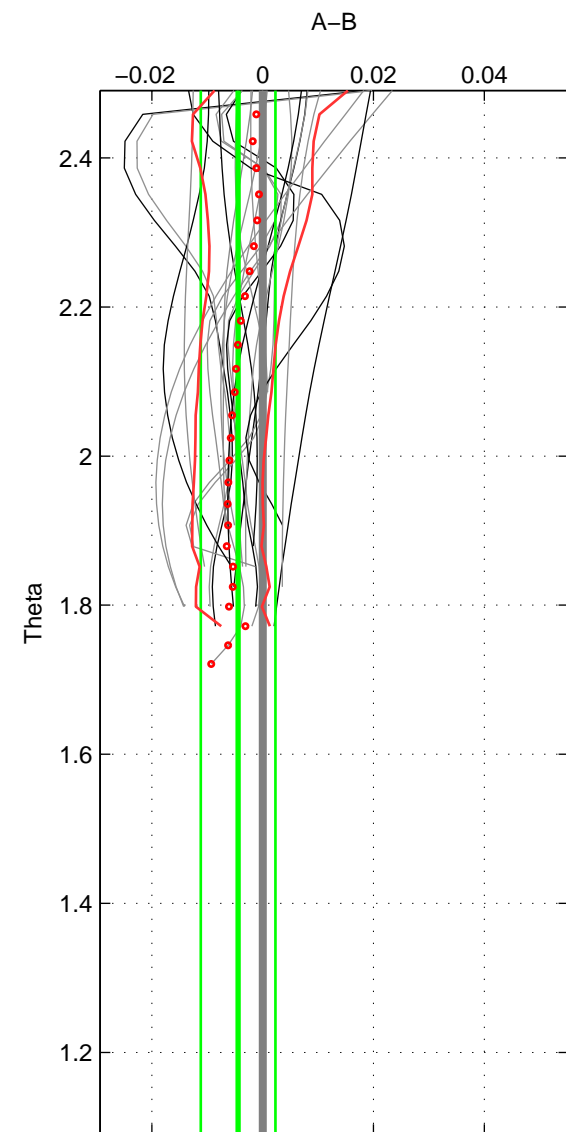

Cruise A (red). Date: Oct 1998 Cruisename: 686-49UP19980916

Cruise B (blue). Date: Jun 2003 Cruisename: 700-49UP20030620

*** "Favourite" values are means of spaces 1 2.

	Offset	O.StDev	Ratio	R.Stdev	Rating
SIGMA:	-0.002	0.004	1.000	0.000	4
THETA:	-0.004	0.007	1.000	0.000	4
DEPTH:	0.011	0.004	1.000	0.000	3
FAV. :	-0.003	0.005	1.000	0.000	4

Profiles of A: 16
 Profiles of B: 10
 Diff profs : 22
 WMoffset (A-B): -0.0017525
 WMoffset stdev: 0.0035036
 WMratio (A/B): 0.99995
 WMratio stdev: 0.00010136

Quality (1-5): 4

Profiles of A: 16
 Profiles of B: 10
 Diff profs : 22
 WMoffset (A-B): -0.0044407
 WMoffset stdev: 0.0067479
 WMratio (A/B): 0.99987
 WMratio stdev: 0.00019521

Quality (1-5): 4

Profiles of A: 15
 Profiles of B: 10
 Diff profs : 20
 WMoffset (A-B): 0.010817
 WMoffset stdev: 0.0037606
 WMratio (A/B): 1.0003
 WMratio stdev: 0.0001092

Quality (1-5): 3

Please note that statistics are bad.